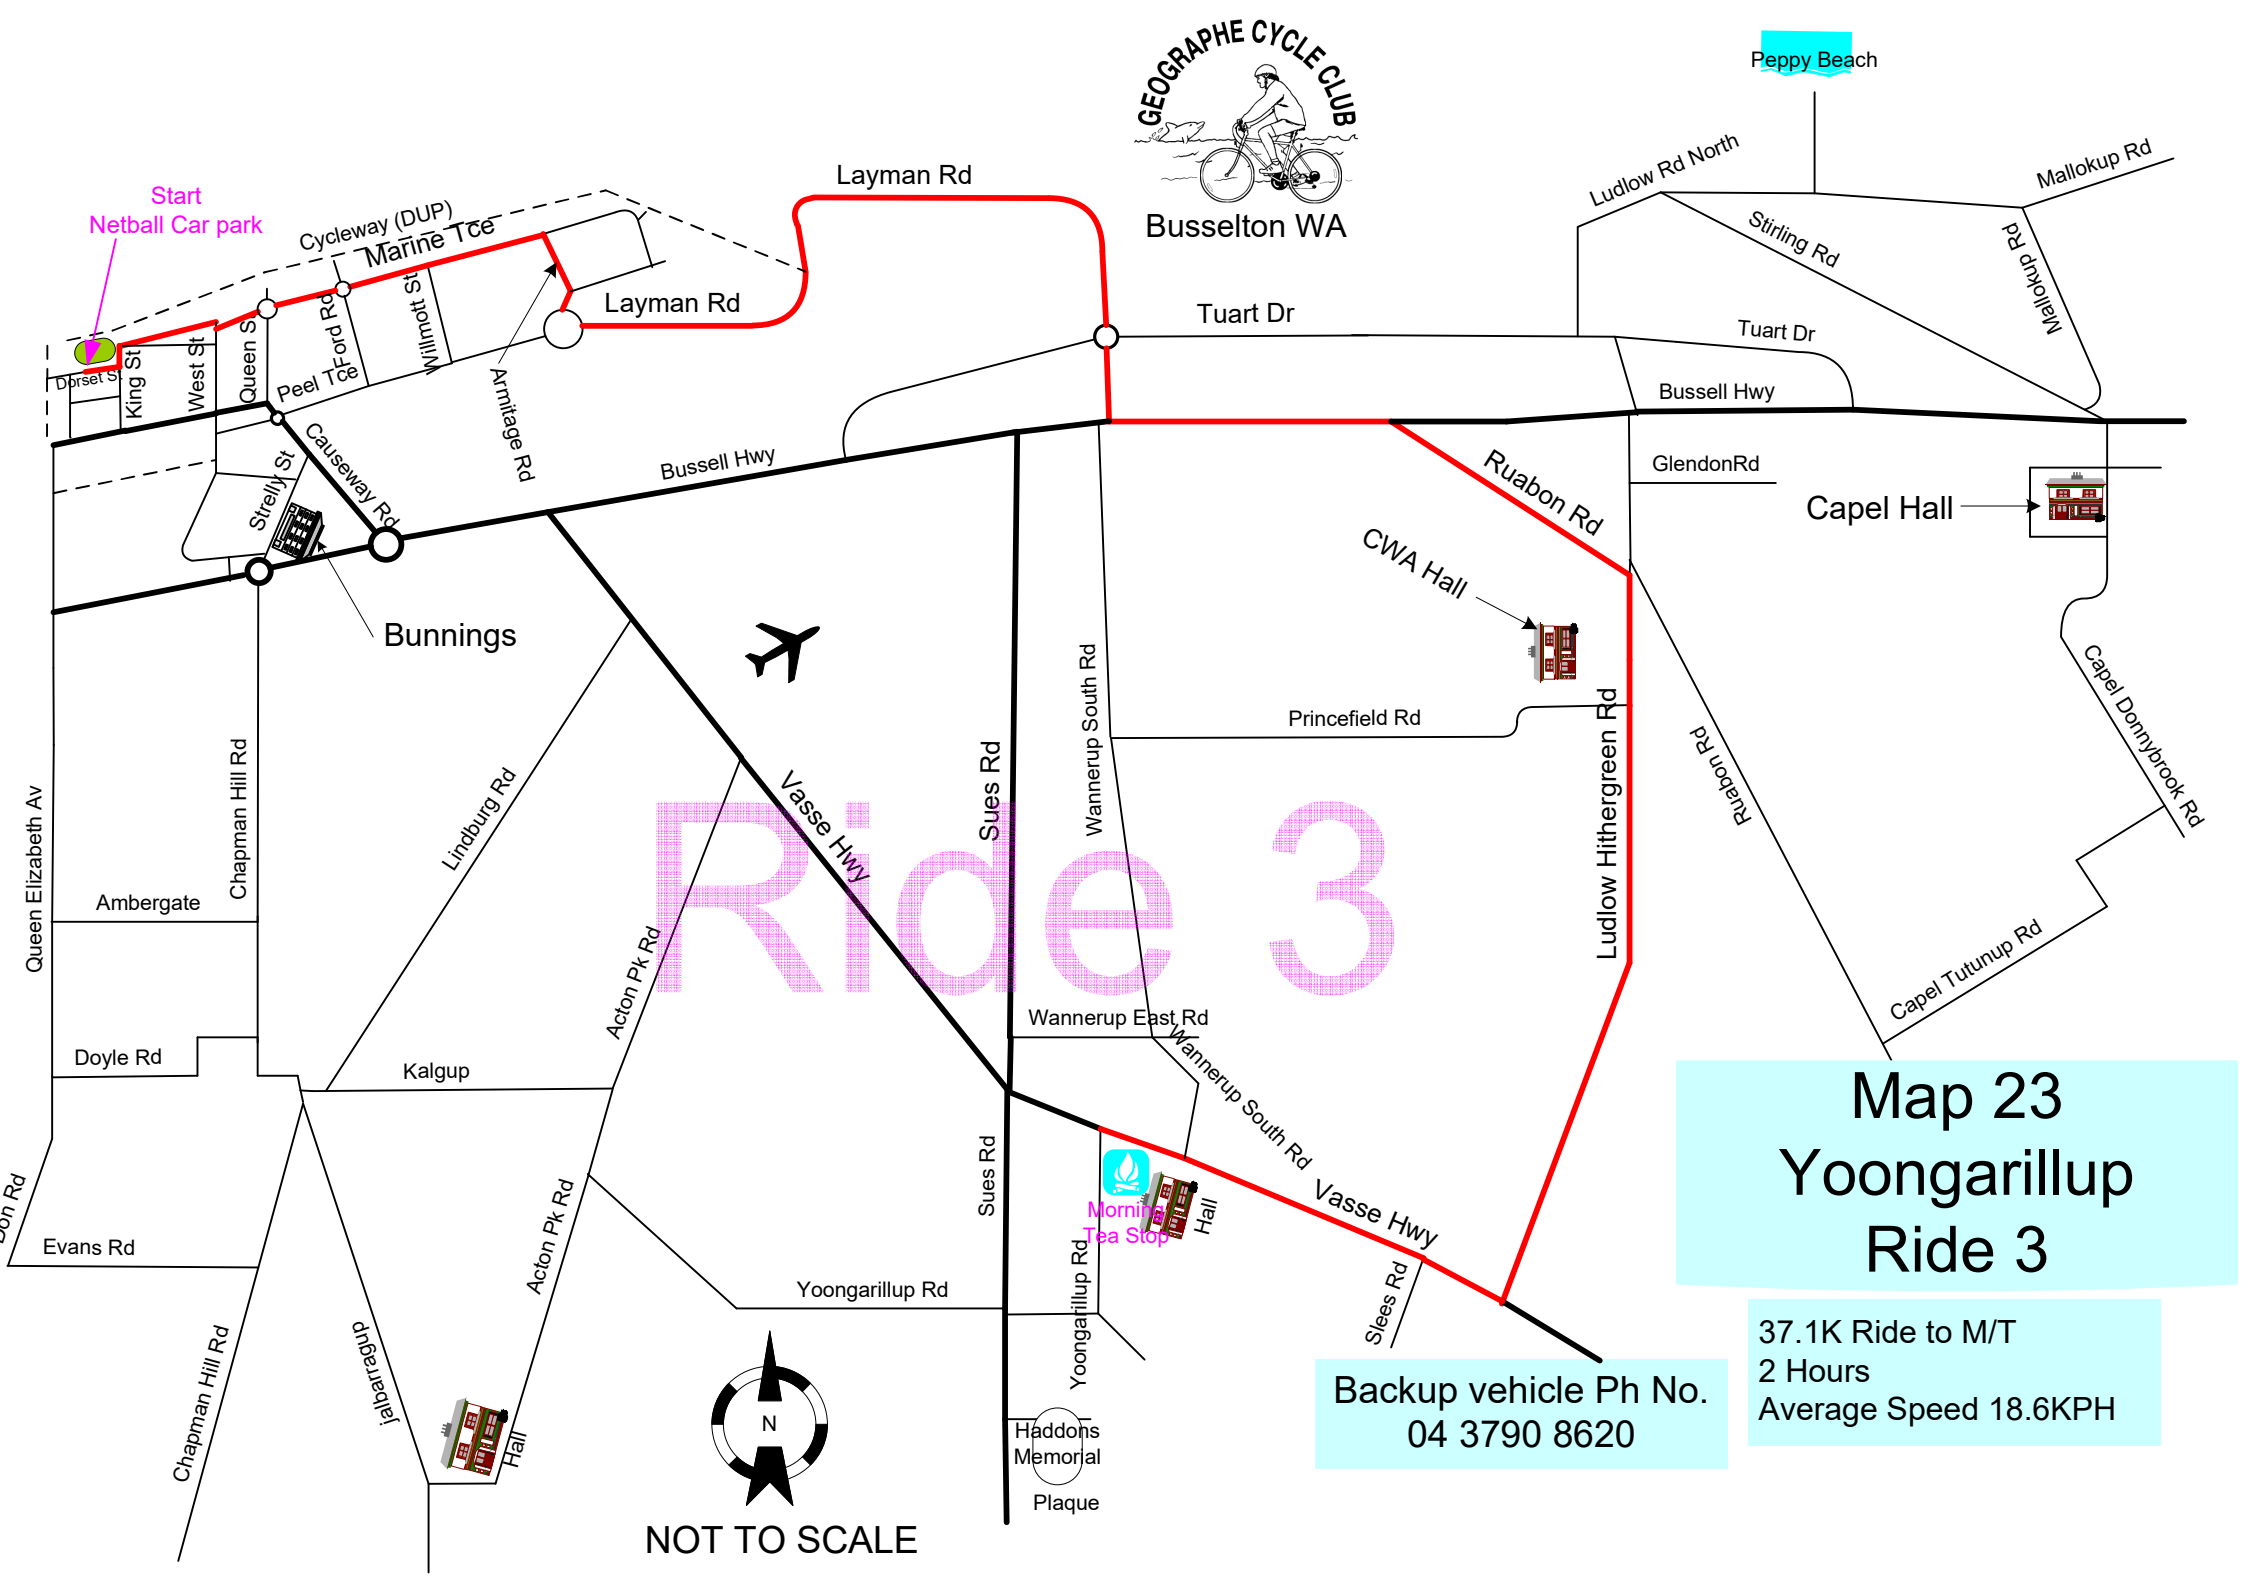

Start
Netball Car park

Peppy Beach

Busselton WA

Tuart Dr

Bussell Hwy

Bunnings

Ride 3

CWA Hall

Capel Hall

Princefield Rd

Ludlow Hithergreen Rd

Capel Tutunup Rd

Map 23

Yoongarillup

Ride 3

37.1K Ride to M/T
2 Hours
Average Speed 18.6KPH

Backup vehicle Ph No.
04 3790 8620

NOT TO SCALE

Haddons
Memorial
Plaque

Mornley
Tea Stop

Sues Rd

Wannarup South Rd

Wannarup East Rd

Wannarup South Rd

Vasse Hwy

Slees Rd

Yoongarillup Rd

Yoongarillup Rd

Acton Pk Rd

Yoongarillup Rd

Chapman Hill Rd

Queen Elizabeth Av

Ambergate

Chapman Hill Rd

Doyle Rd

Evans Rd

Kalgup

Lindburg Rd

Causeway Rd

Streilly St

Cycleway (DUP)
Marine Tce

Peel Tce

Willmott St

Ammitage Rd

Layman Rd

Layman Rd

Ludlow Rd North

Stirling Rd

Mallokup Rd

Mallokup Rd

Tuart Dr

Glendon Rd

Ruabon Rd

Glendon Rd

Ruabon Rd

Capel Donybrook Rd

Capel Tutunup Rd