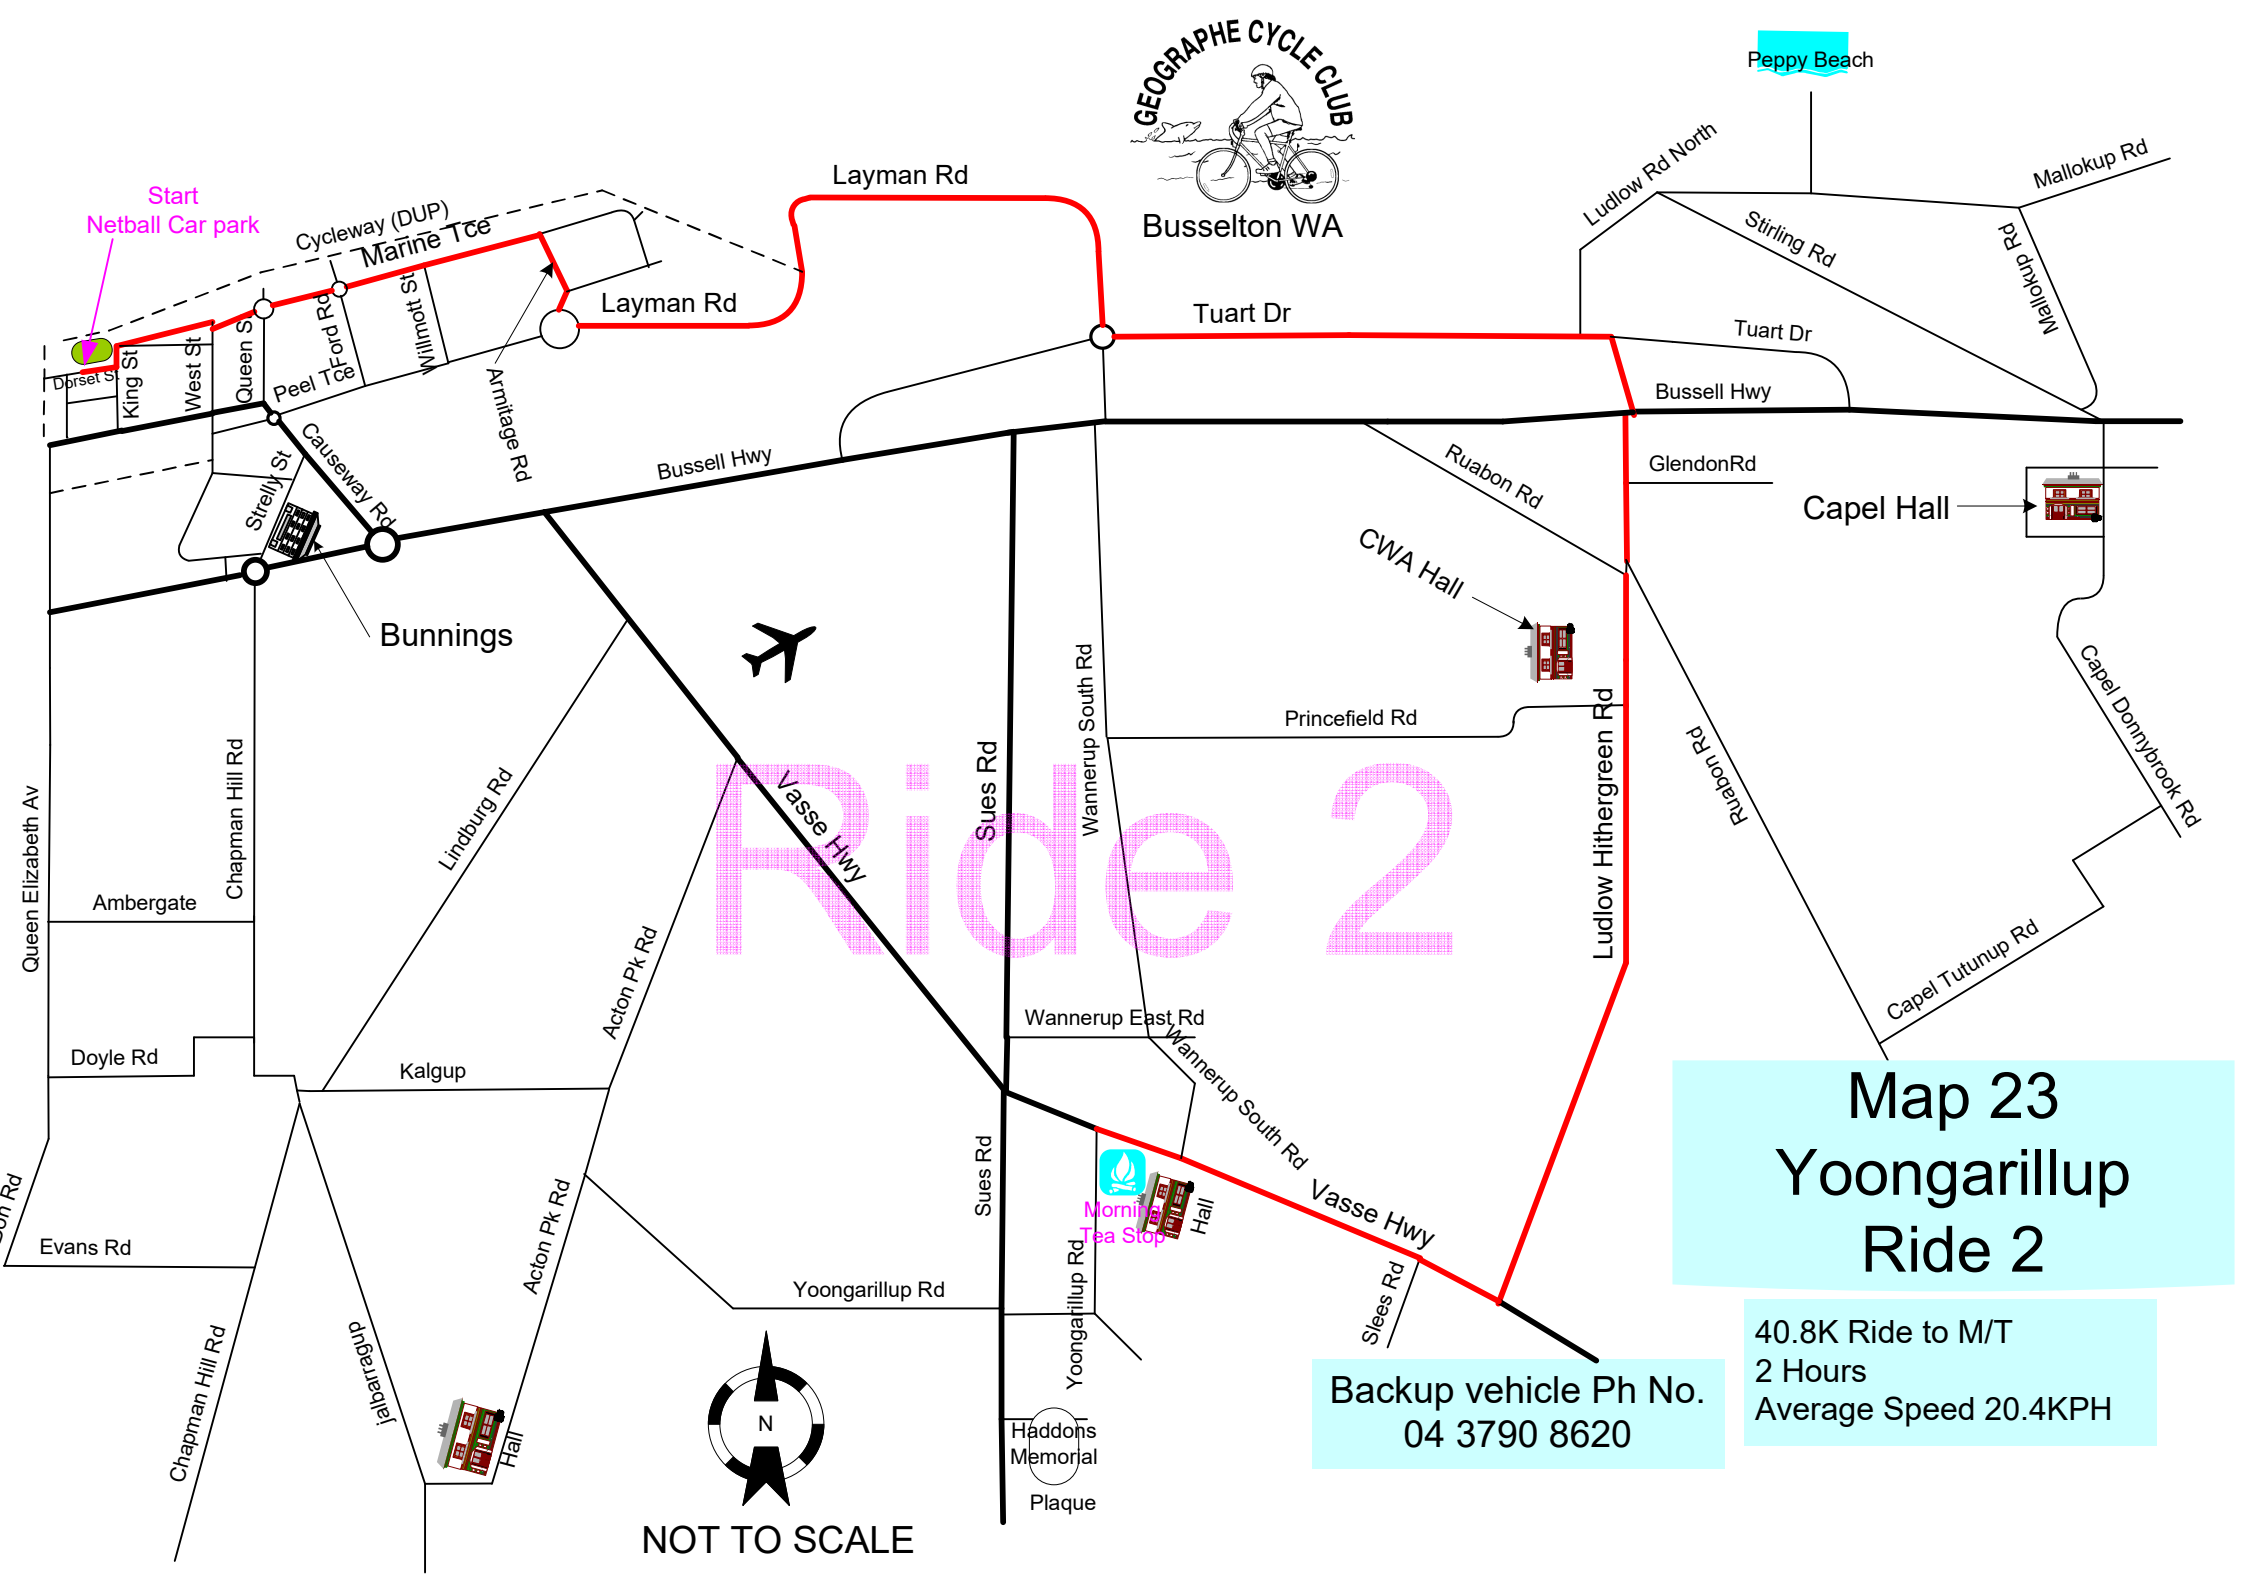

Start
Netball Car park

Map 23 Yoongarillup Ride 2

40.8K Ride to M/T
2 Hours
Average Speed 20.4KPH

Backup vehicle Ph No.
04 3790 8620

NOT TO SCALE

Ride 2