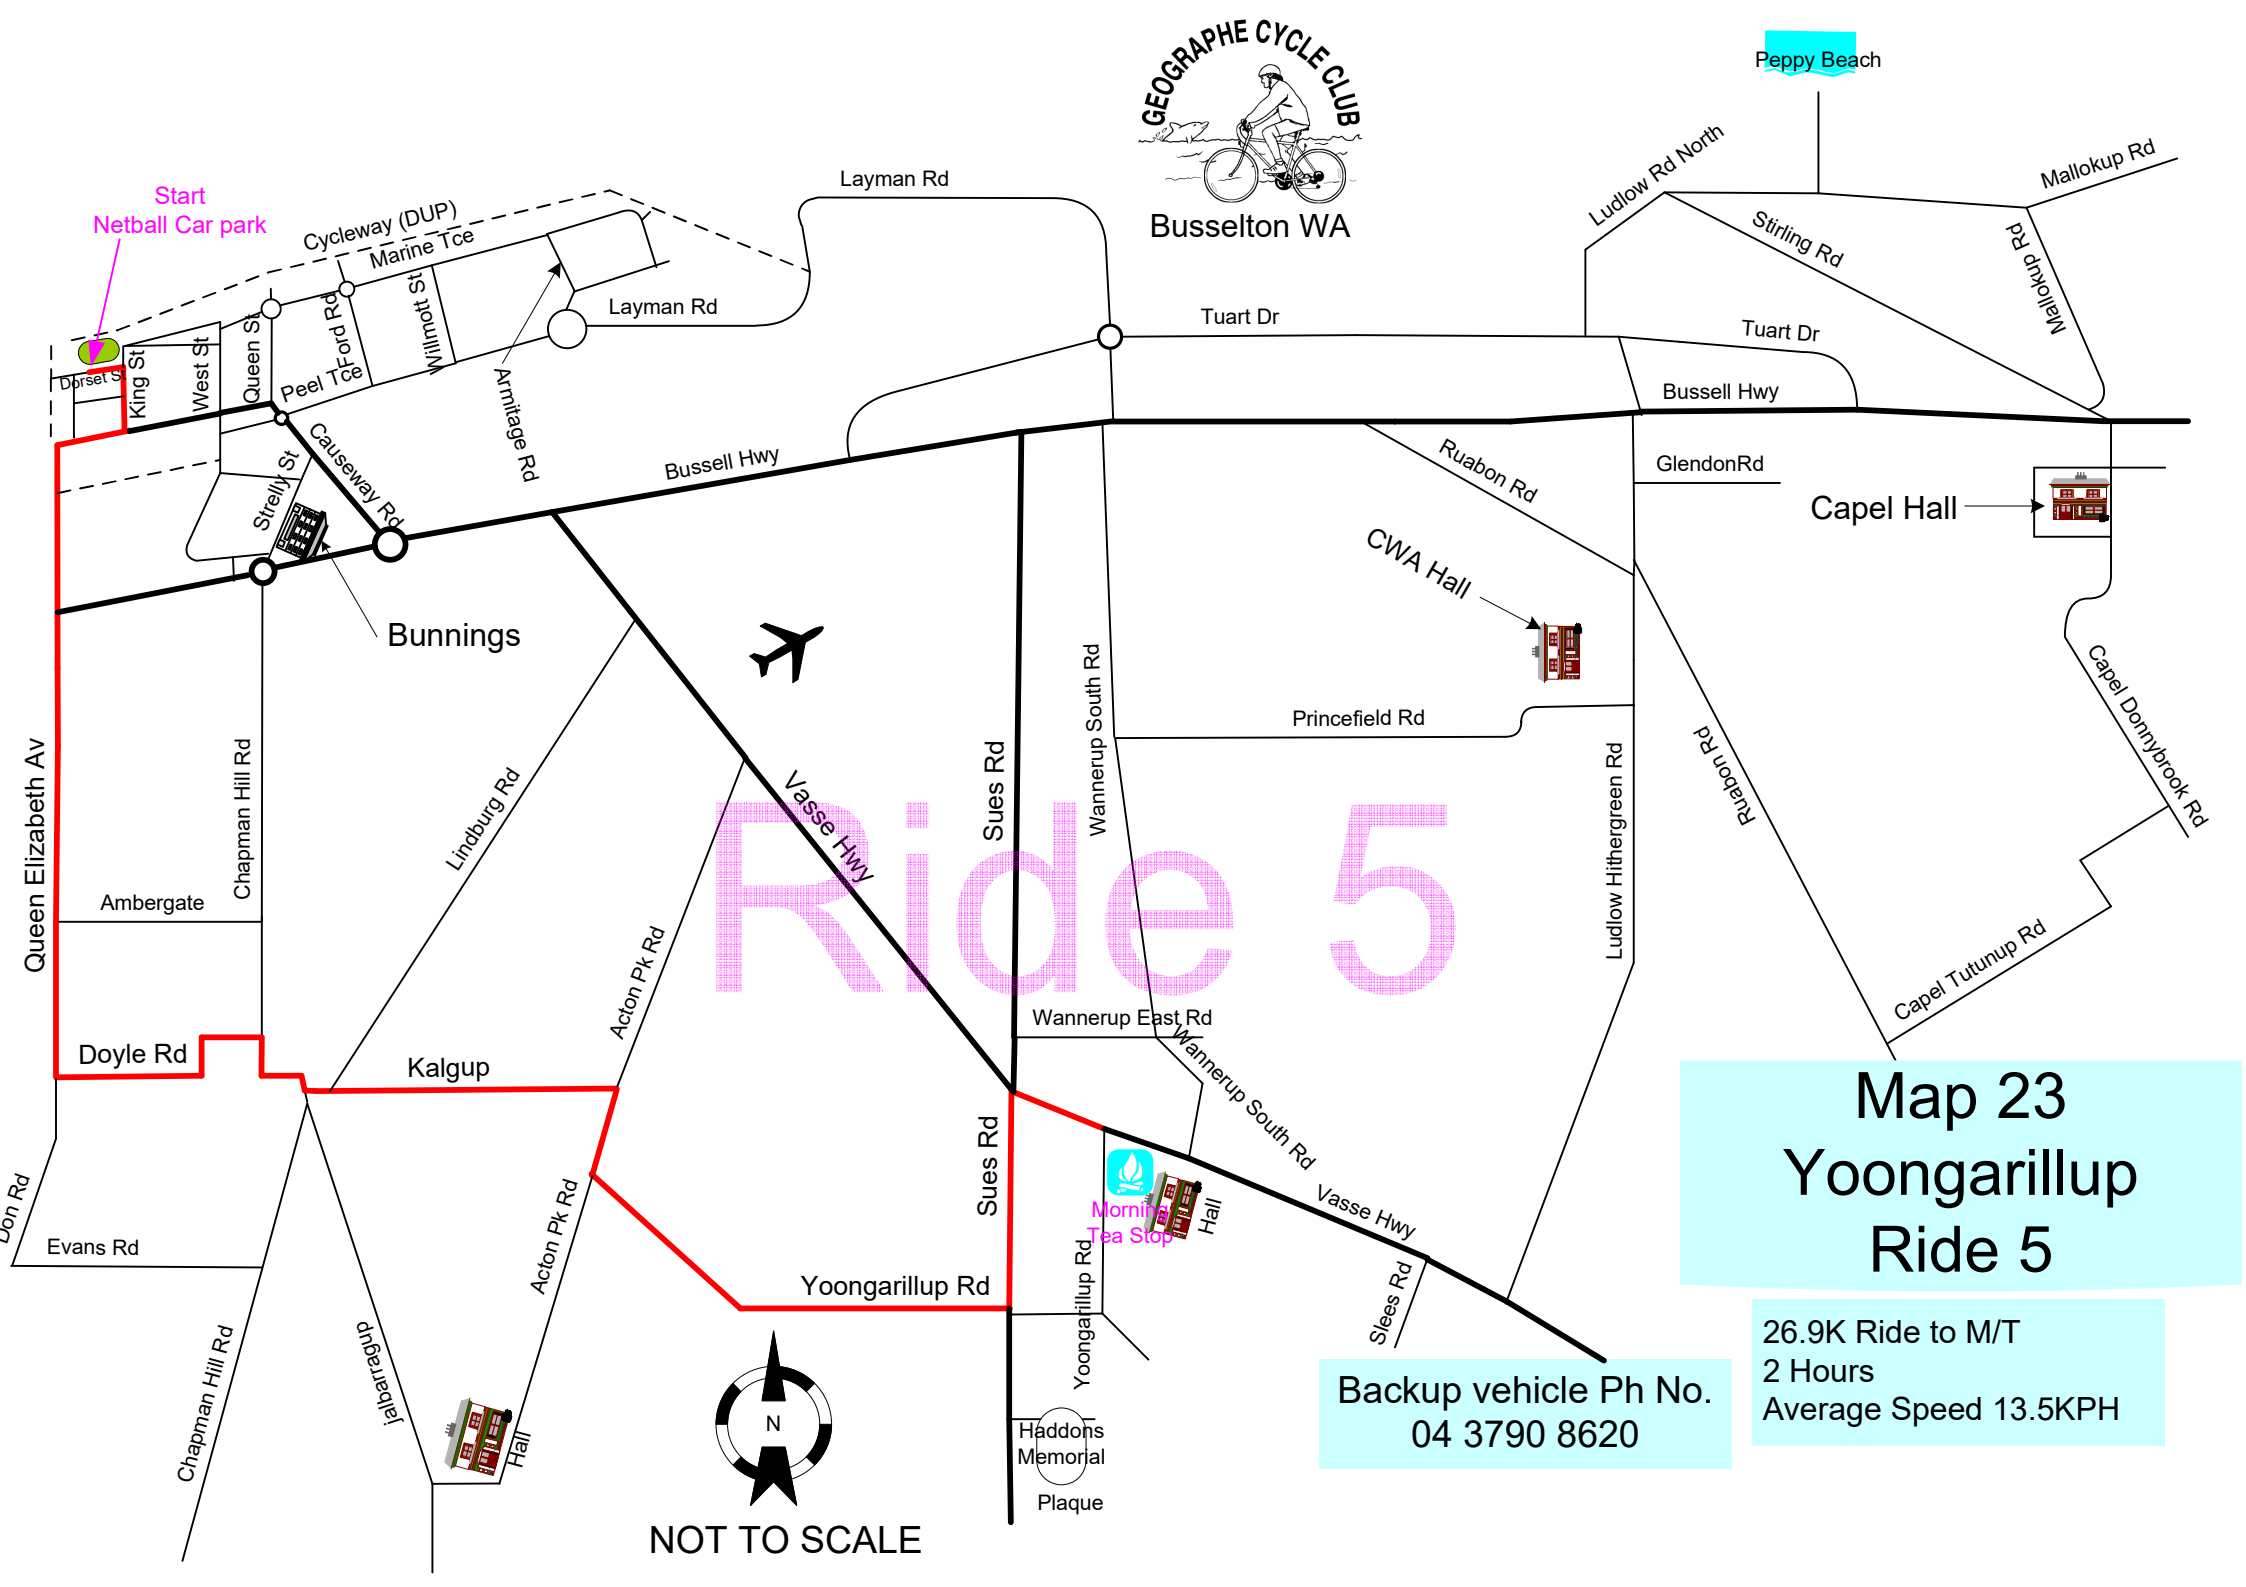

Busselton WA

Start
Netball Car park

Peppy Beach

Ride 6

Map 23
Yoongarillup
Ride 6

18.5K Ride to M/T
2 Hours
Average Speed 9.3KPH

Backup vehicle Ph No.
04 3790 8620

NOT TO SCALE

Busselton WA

Peppy Beach

Start
Netball Car park

Ride 5

Map 23
Yoongarillup
Ride 5

26.9K Ride to M/T
2 Hours
Average Speed 13.5KPH

Backup vehicle Ph No.
04 3790 8620

NOT TO SCALE

Queen Elizabeth Av
Ambergate
Chapman Hill Rd
Lindburg Rd
Doyle Rd
Kalgup
Evans Rd
Chapman Hill Rd
Yoongarillup Hall

Ride 4

Map 23
Yoongarillup
Ride 4

Backup vehicle Ph No.
04 3790 8620

32.4K Ride to M/T
2 Hours
Average Speed 16.2KPH

37.1K Ride to M/T
2 Hours
Average Speed 18.6KPH

Backup vehicle Ph No.
04 3790 8620

NOT TO SCALE

Haddons
Memorial
Plaque

Mornley
Tea Stop

Sues Rd

Wannarup South Rd

Wannarup East Rd