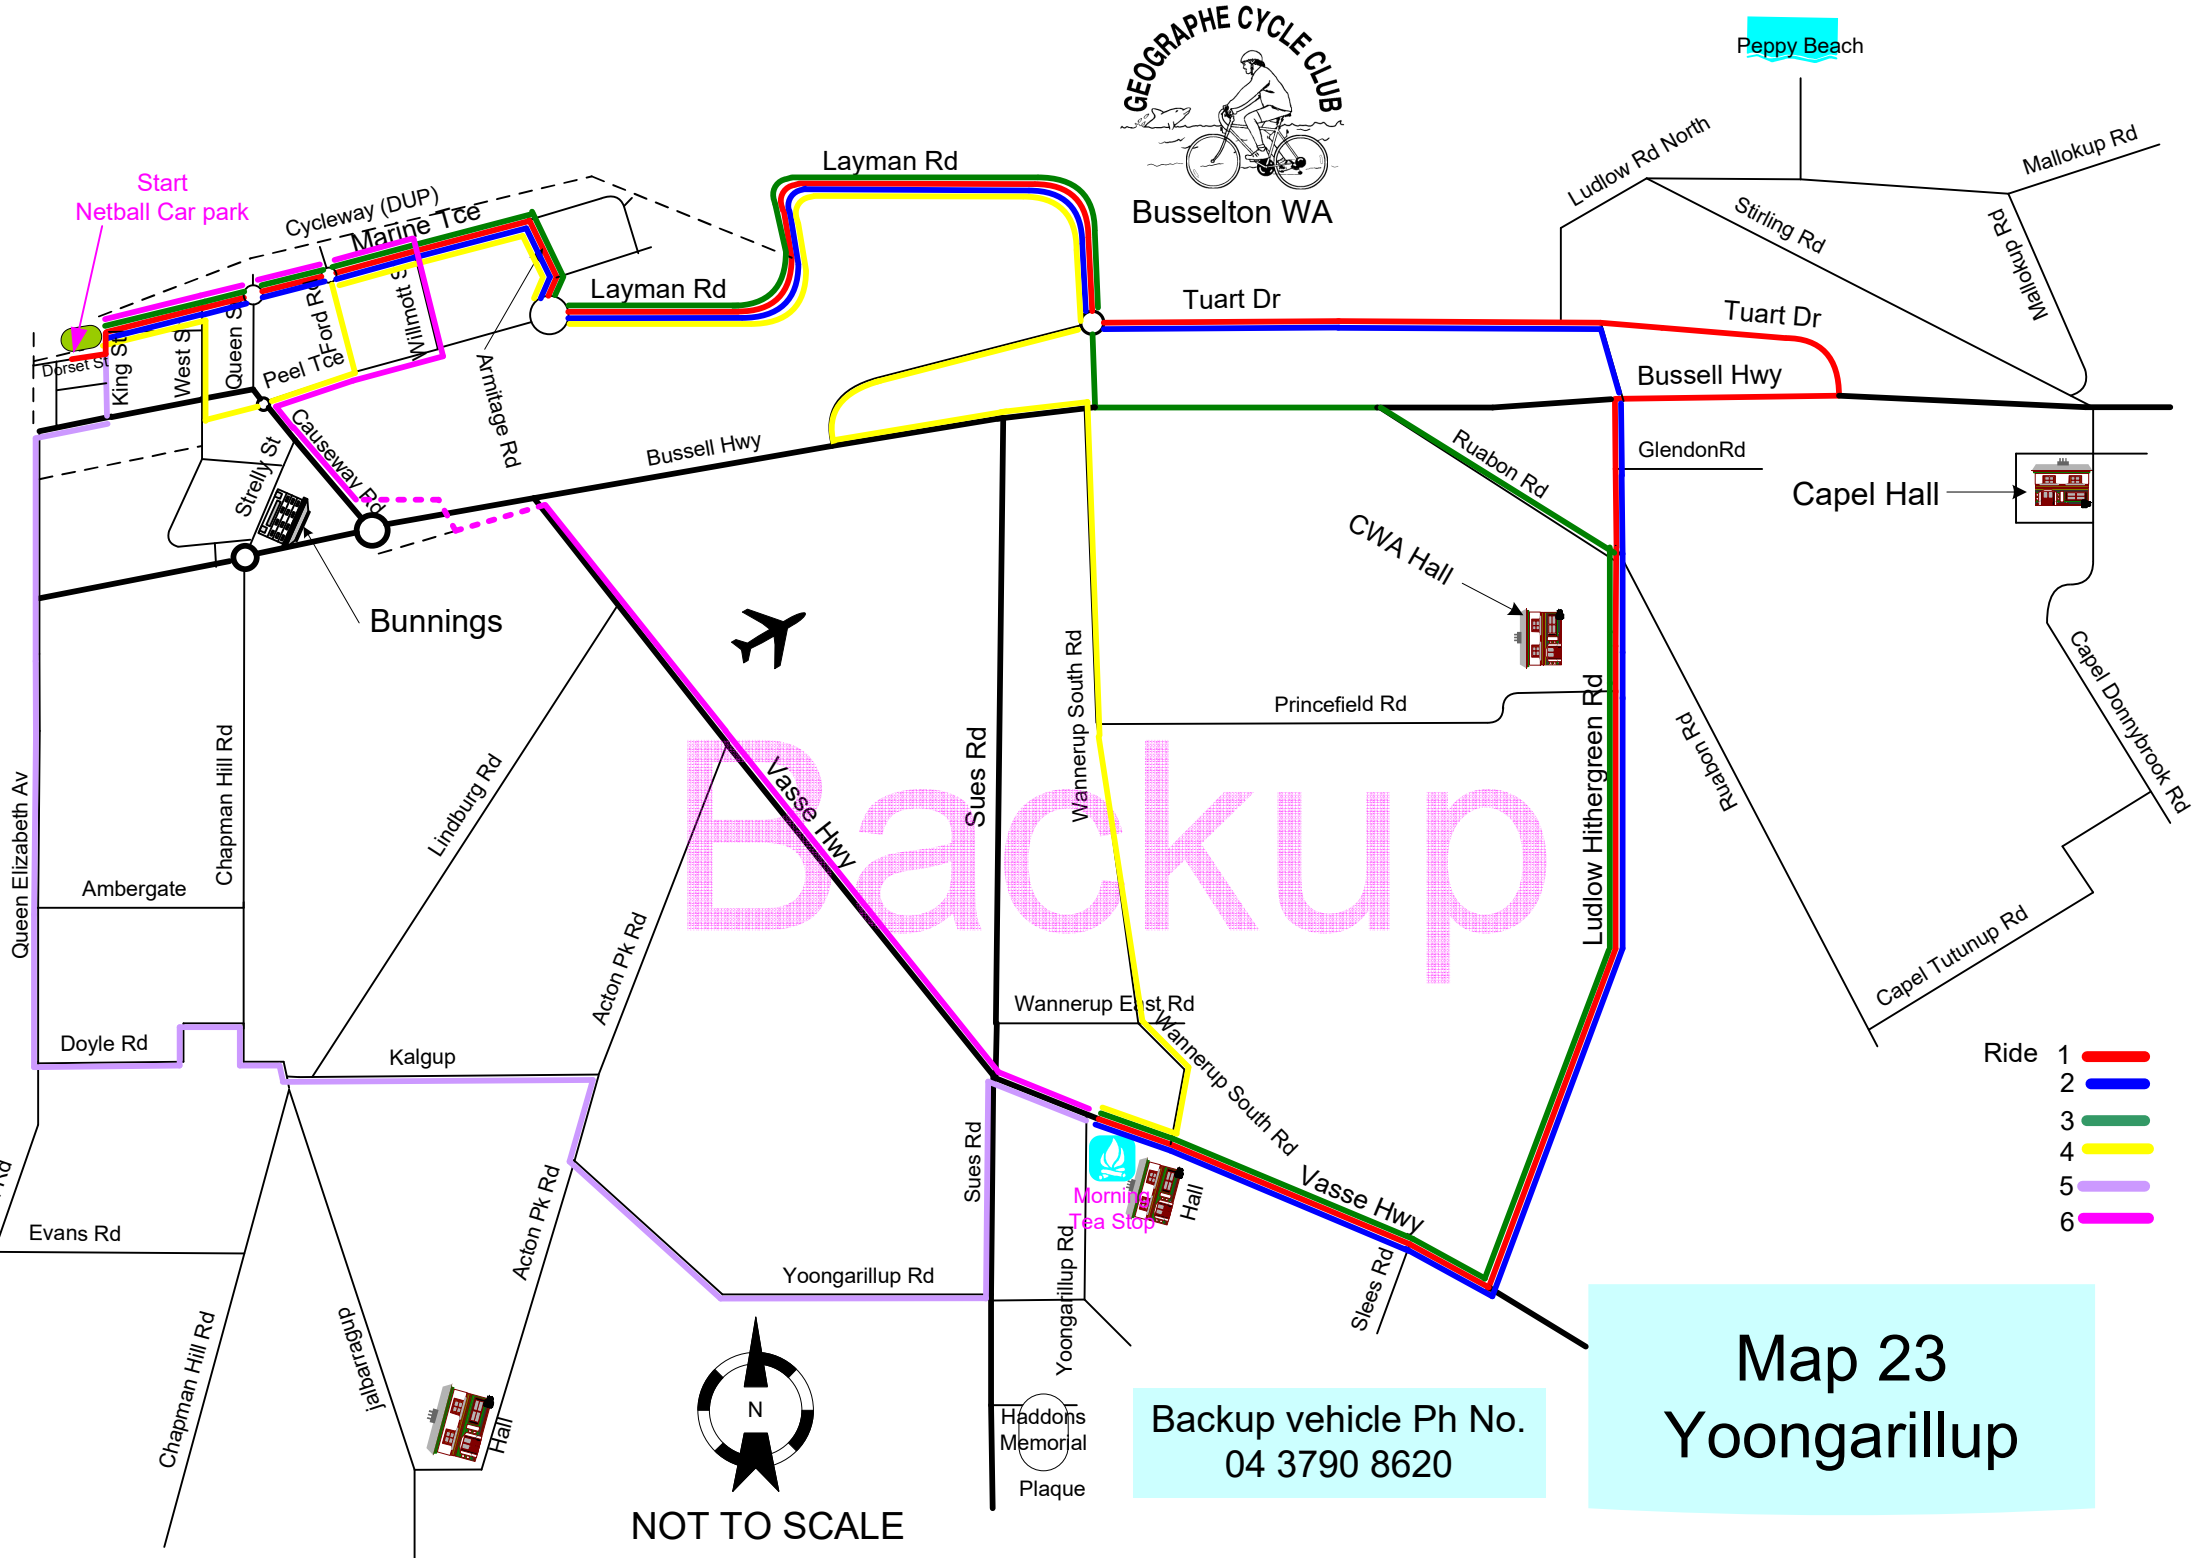

Busselton WA

Peppy Beach

Start
Netball Car park

- Ride 1
- Ride 2
- Ride 3
- Ride 4
- Ride 5
- Ride 6

Backup vehicle Ph No.
04 3790 8620

Map 23
Yoongarillup

NOT TO SCALE

Backup