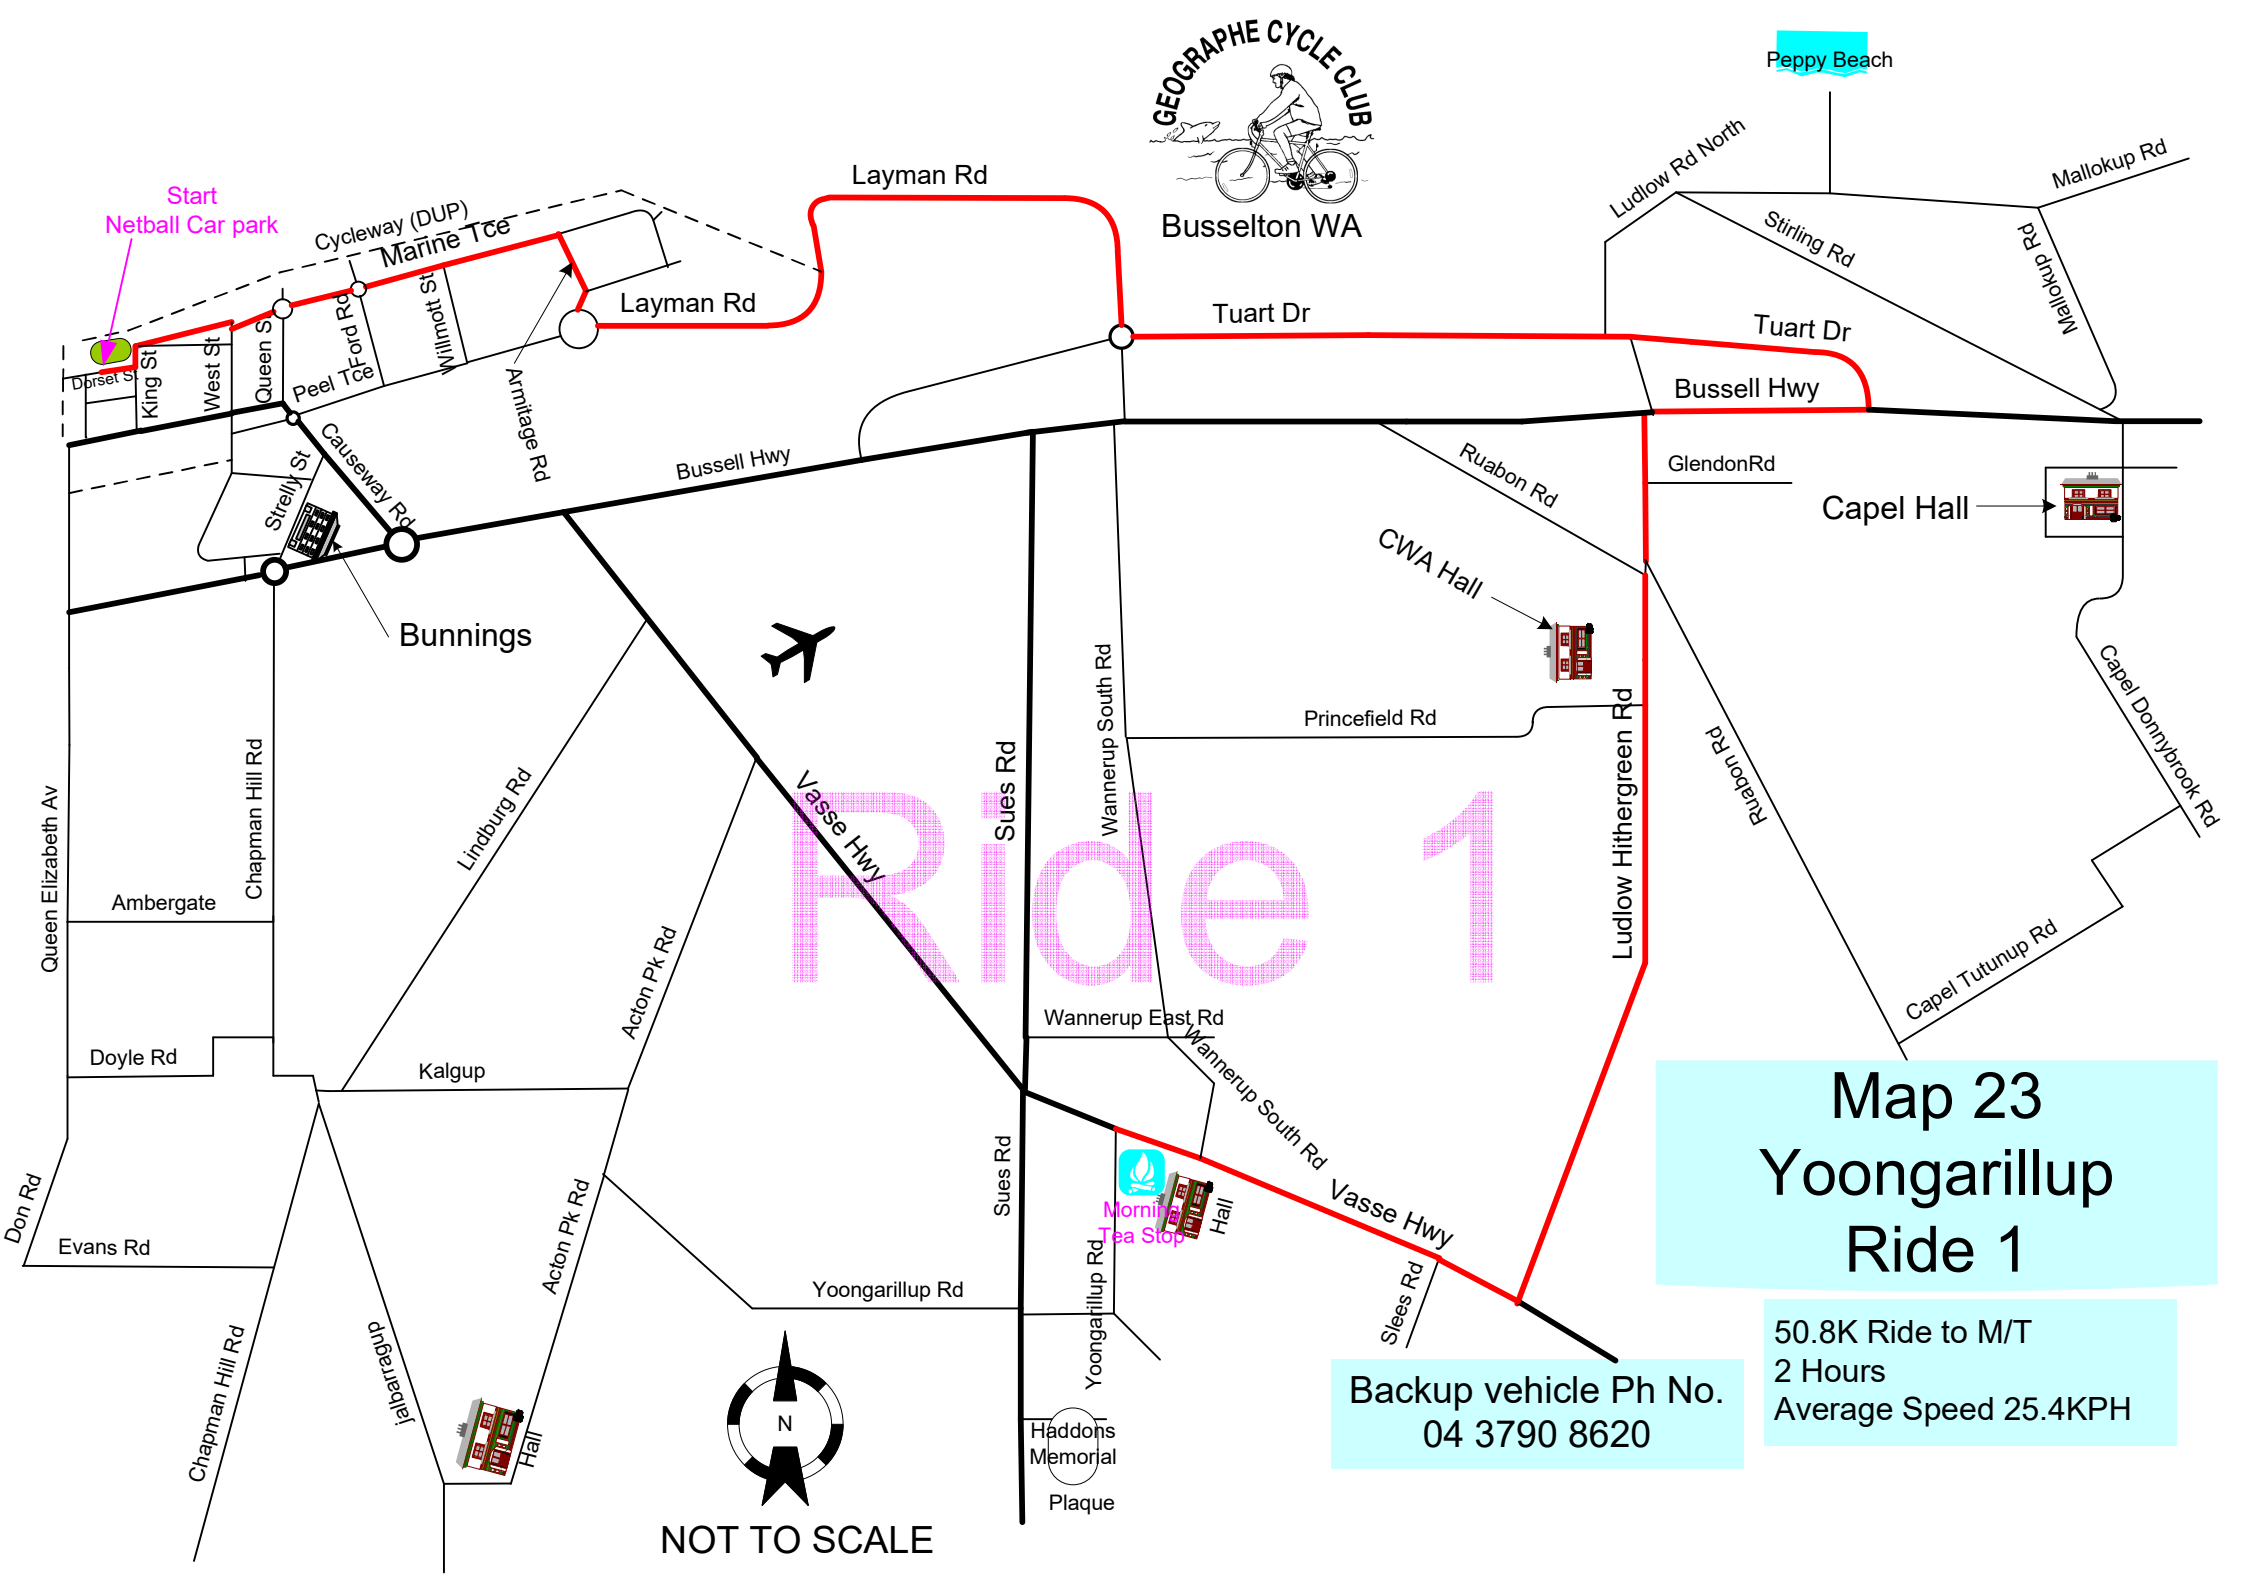

Busselton WA

Start
Netball Car park

Map 23 Yoongarillup Ride 1

Backup vehicle Ph No.
04 3790 8620

50.8K Ride to M/T
2 Hours
Average Speed 25.4KPH

NOT TO SCALE