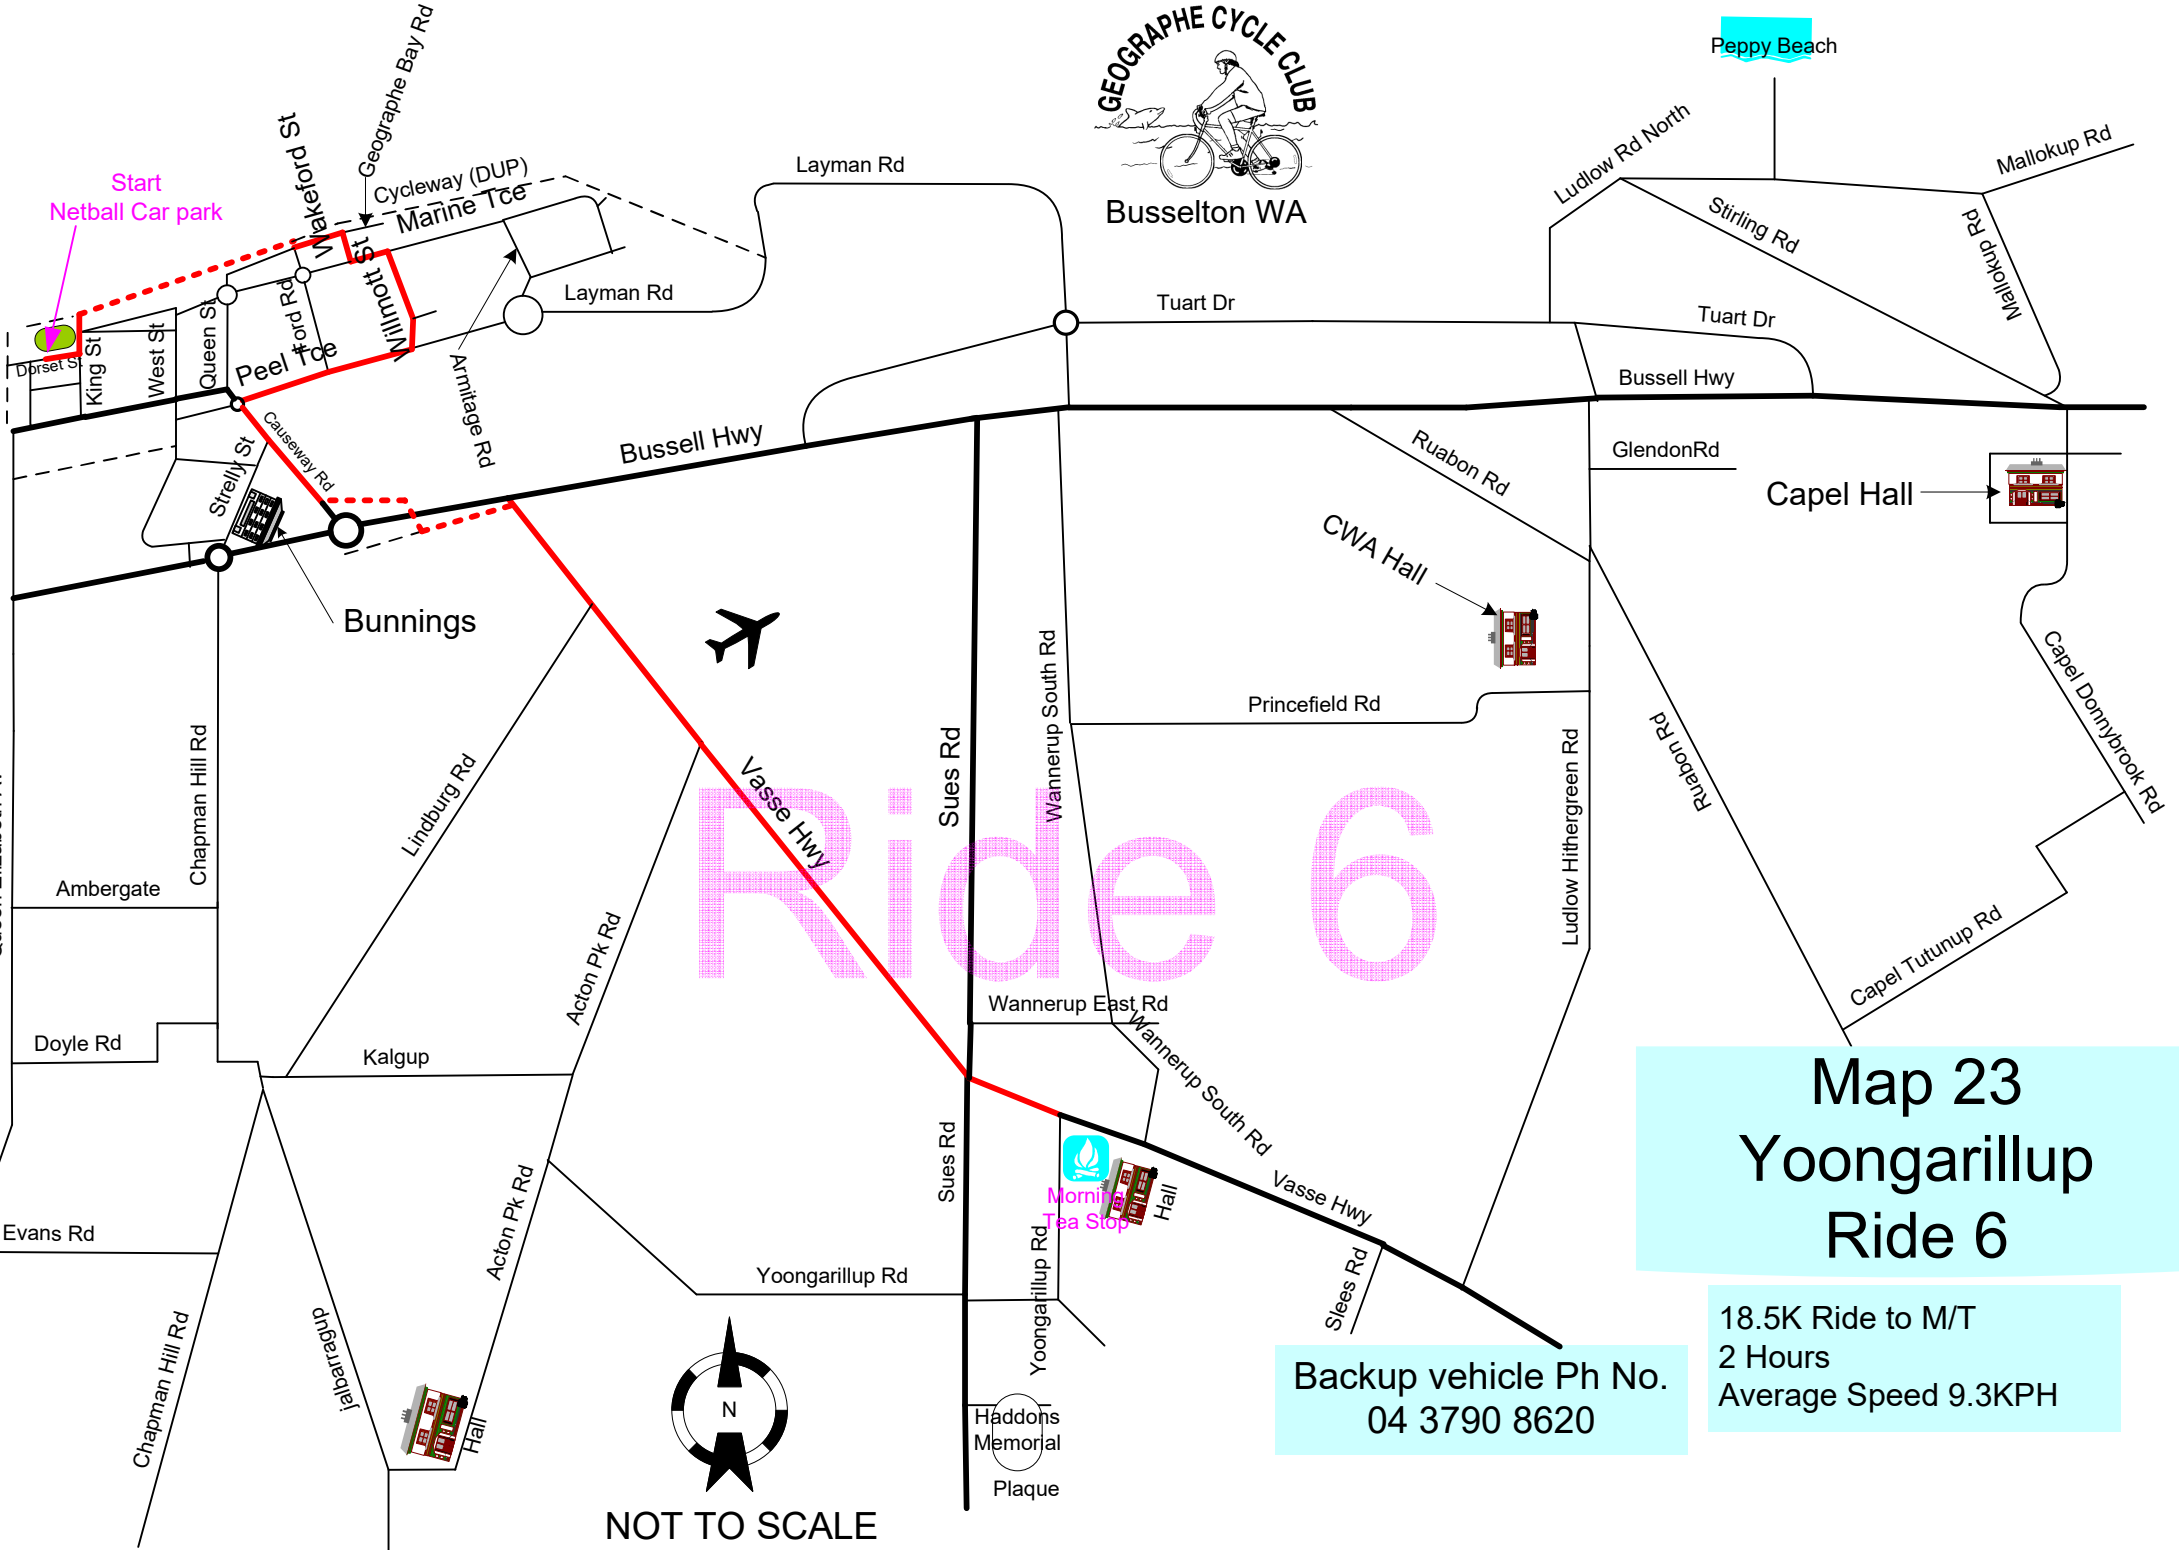

Busselton WA

Start
Netball Car park

Peppy Beach

Ride 6

Map 23
Yoongarillup
Ride 6

18.5K Ride to M/T
2 Hours
Average Speed 9.3KPH

Backup vehicle Ph No.
04 3790 8620

NOT TO SCALE

Busselton WA

Peppy Beach

Start
Netball Car park

Ride 5

Map 23
Yoongarillup
Ride 5

26.9K Ride to M/T
2 Hours
Average Speed 13.5KPH

Backup vehicle Ph No.
04 3790 8620

NOT TO SCALE

Queen Elizabeth Av
Ambergate
Chapman Hill Rd
Lindburg Rd
Doyle Rd
Kalgup
Evans Rd
Chapman Hill Rd
Yoongarillup Hall

Ride 4

Map 23
Yoongarillup
Ride 4

Backup vehicle Ph No.
04 3790 8620

32.4K Ride to M/T
2 Hours
Average Speed 16.2KPH

37.1K Ride to M/T
2 Hours
Average Speed 18.6KPH

Backup vehicle Ph No.
04 3790 8620

NOT TO SCALE

Haddons
Memorial
Plaque

Mornley
Tea Stop

Sues Rd

Wannarup South Rd

Wannarup East Rd