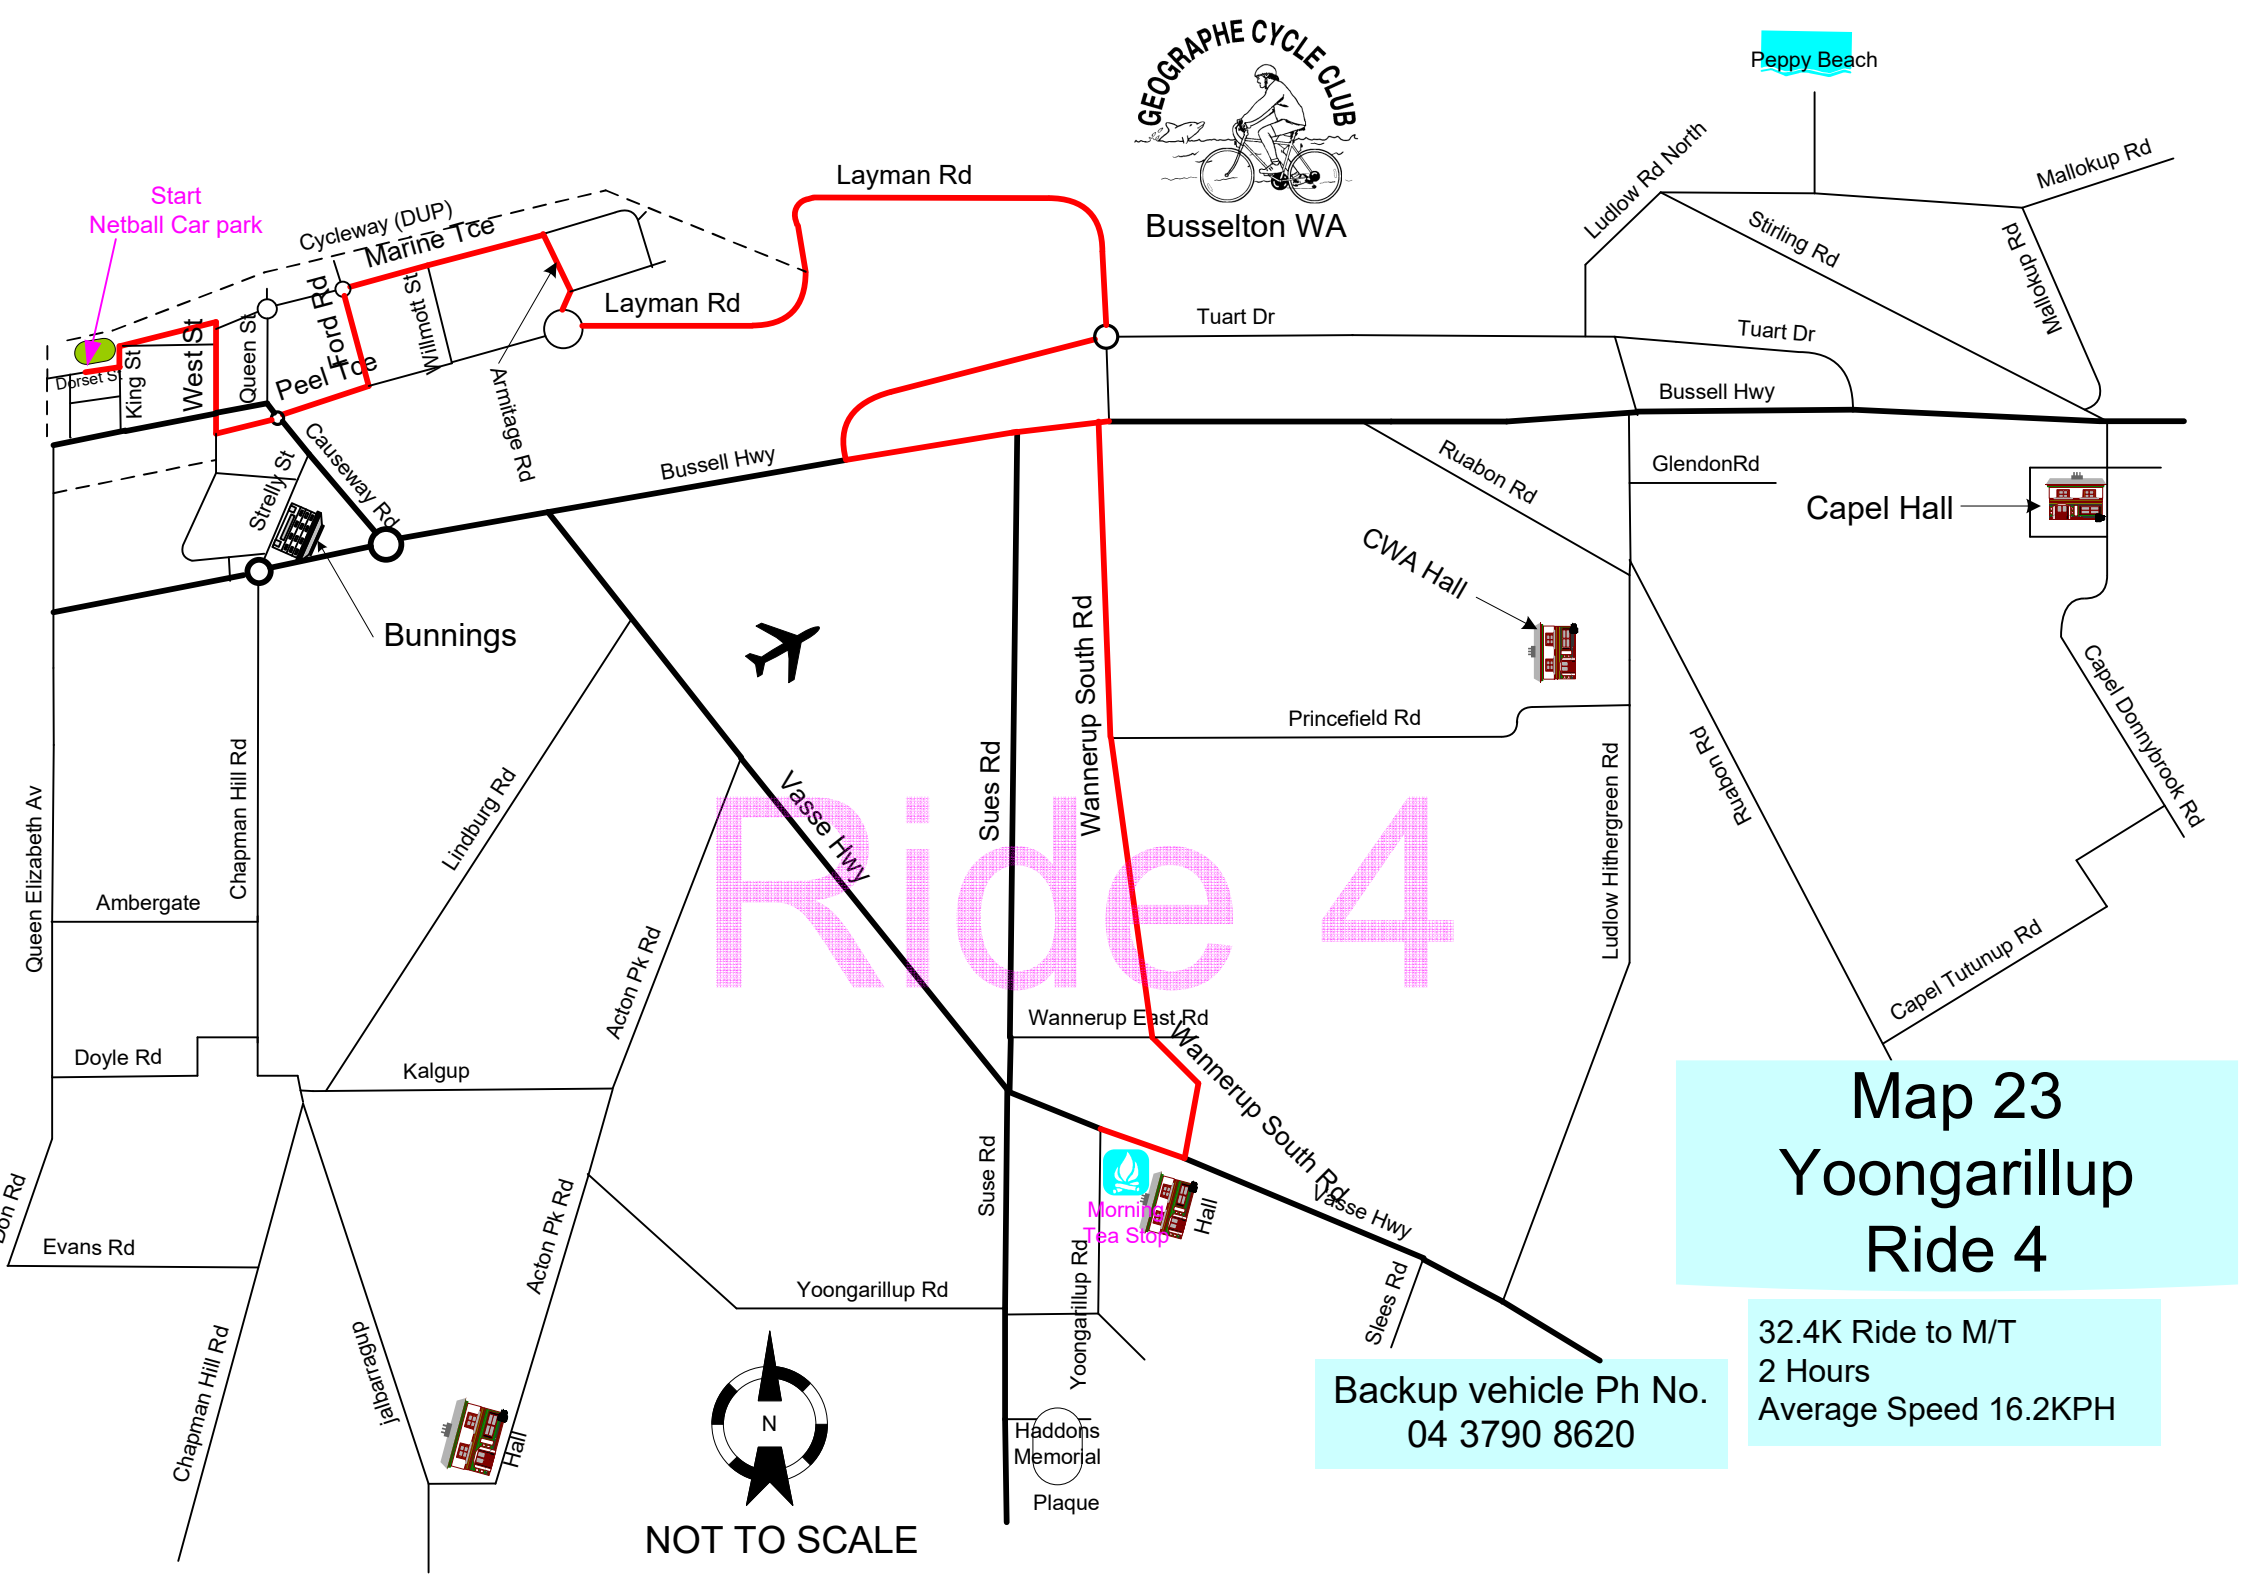

Start
Netball Car park

Peppy Beach

Busselton WA

West St
Queen St
Peel Tce
Marine Tce
Layman Rd
Ammitage Rd
Causeway Rd
Strelly St
Bunnings

Ludlow Rd North
Stirling Rd
Mallokup Rd
Tuart Dr
Bussell Hwy
Glendon Rd

Queen Elizabeth Av
Ambergate
Chapman Hill Rd
Lindburg Rd
Doyle Rd
Kalgup
Evans Rd
Chapman Hill Rd
Yoongarillup Hall

Ride 4

Map 23
Yoongarillup
Ride 4

Backup vehicle Ph No.
04 3790 8620

32.4K Ride to M/T
2 Hours
Average Speed 16.2KPH

NOT TO SCALE