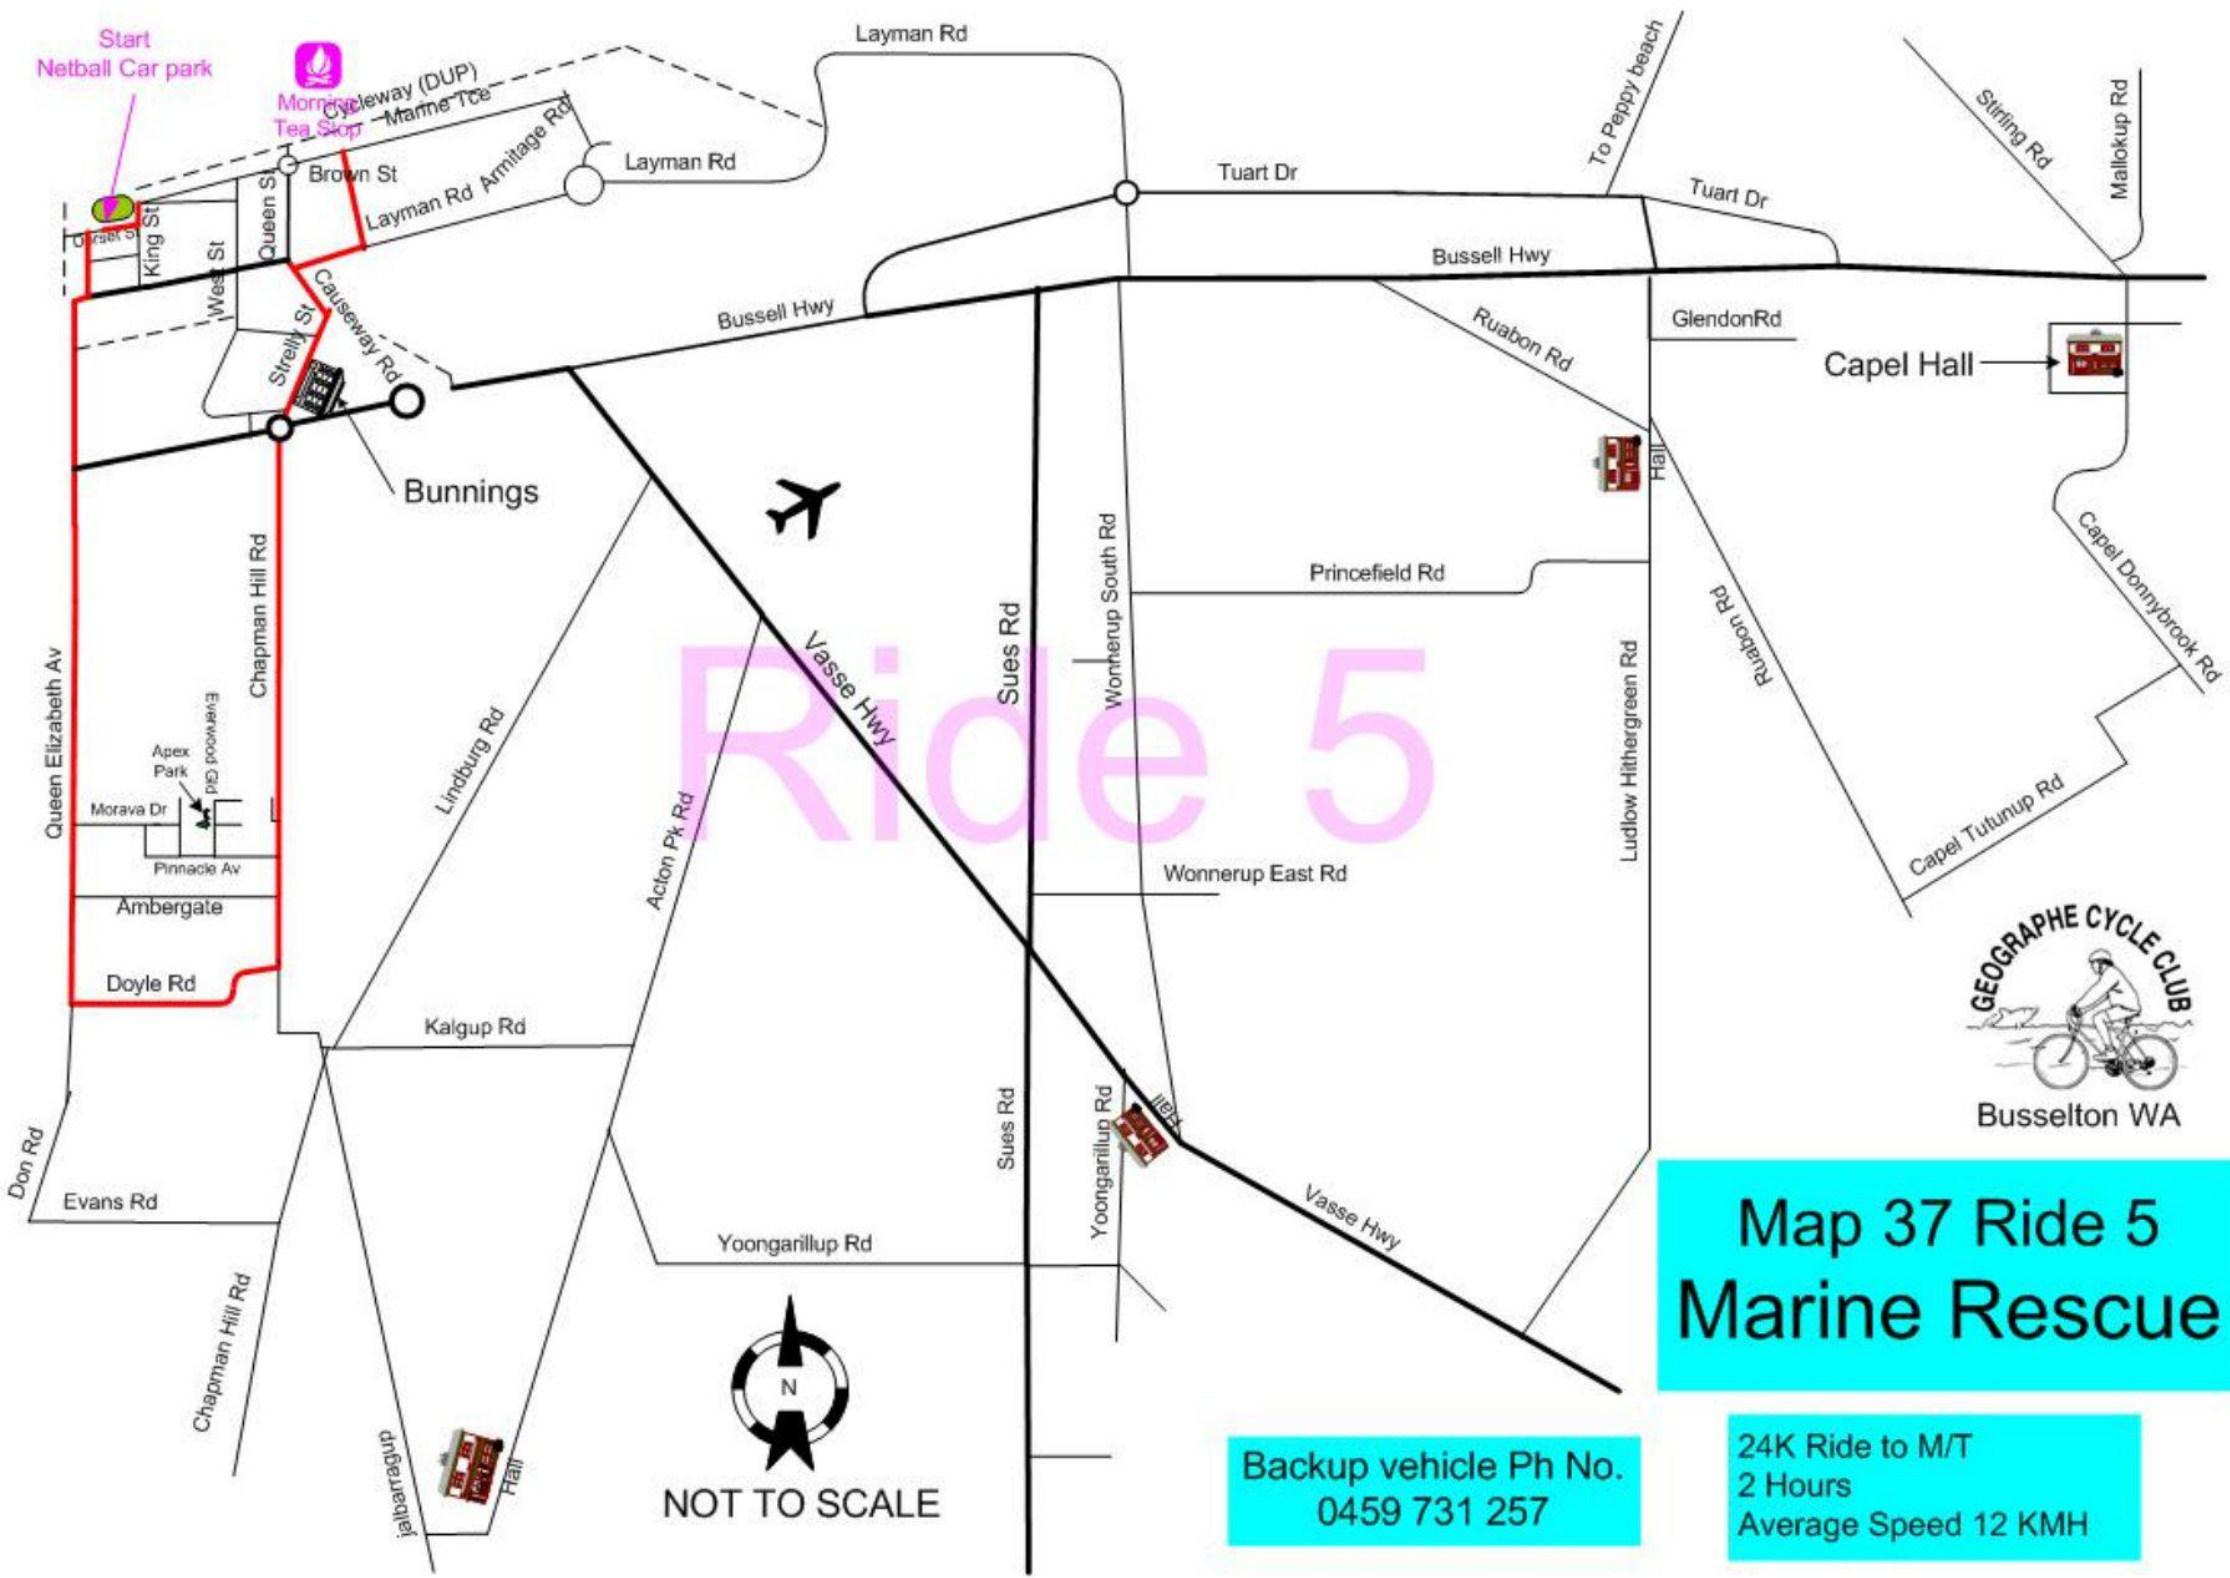

# Map 37 Ride 3 Marine Rescue

Backup vehicle Ph No.  
0459 731 257

35K Ride to M/T  
2 Hours  
Average Speed 18 KM/H

Start Netball Car park

Morrigan Tea Stop

Ride 4

# Map 37 Ride 4 Marine Rescue

Backup vehicle Ph No.  
0459 731 257

36K Ride to M/T  
2 Hours  
Average Speed 18 KM/H

NOT TO SCALE

Start  
Netball Car park

Morning  
Tea Stop

# Map 37 Ride 5 Marine Rescue

Backup vehicle Ph No.  
0459 731 257

24K Ride to M/T  
2 Hours  
Average Speed 12 KM/H

# Map31 Marine Rescue Ride 6

20K Ride to M/T  
2 Hours  
Average Speed 10KPH

Drain

Backup vehicle Ph No.  
04 3790 8620

Haddon's Memorial