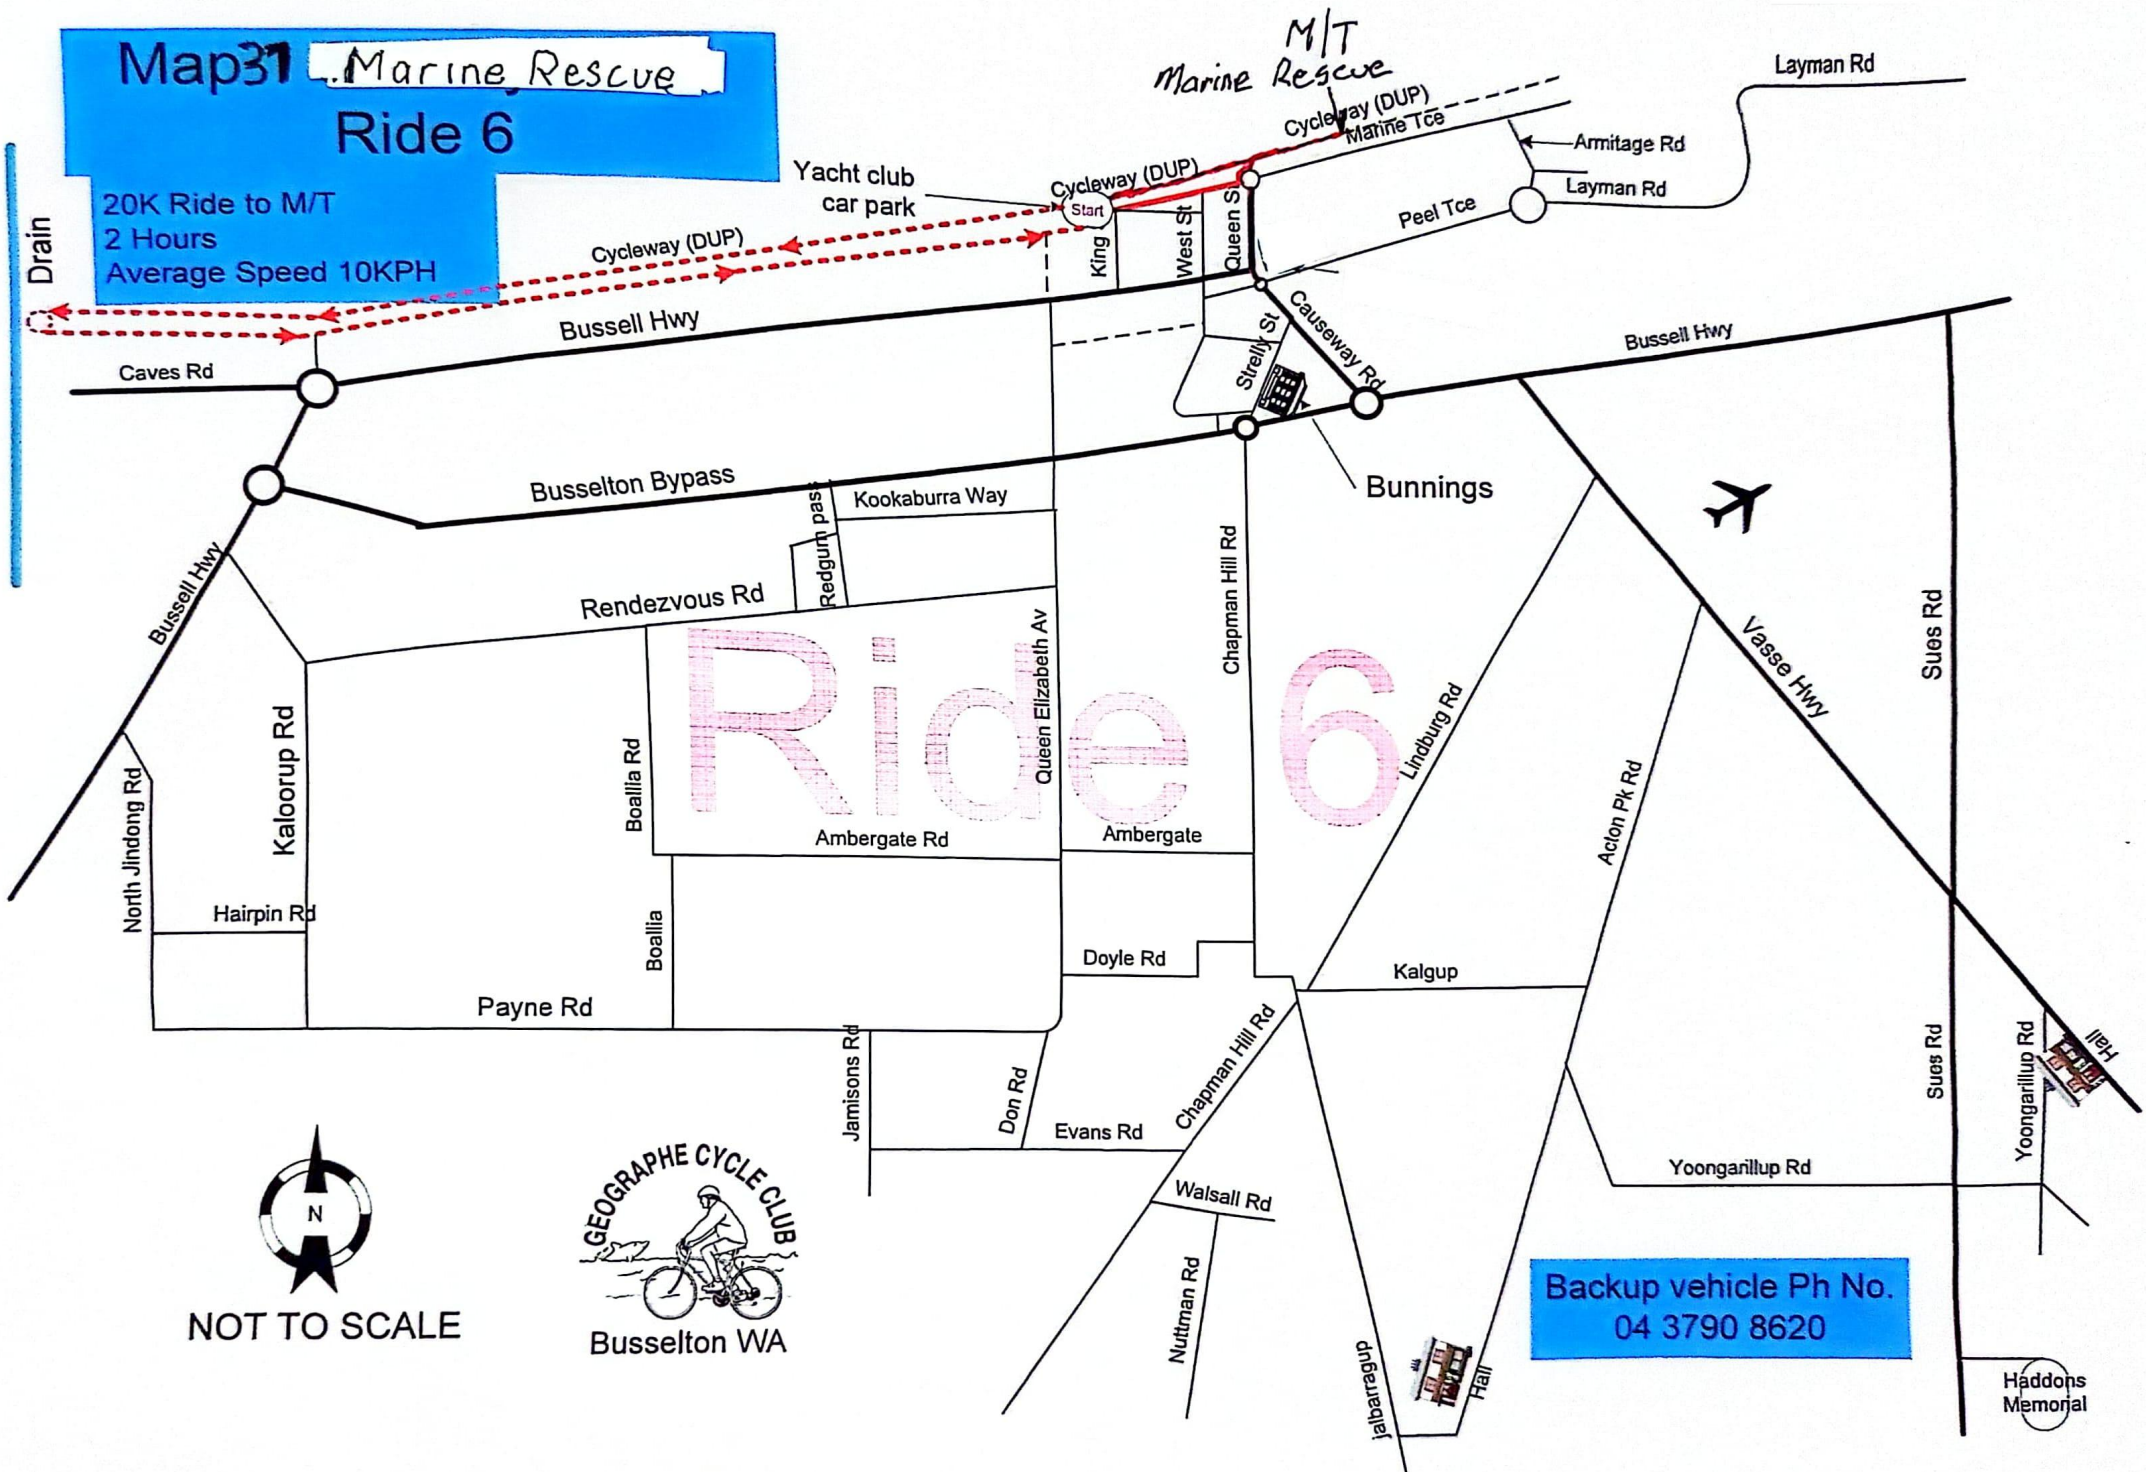

# Map 37 Ride 2 Marine Rescue

Backup vehicle Ph No.  
0459 731 257

45K Ride to M/T  
2 Hours  
Average Speed 22 KM/H

# Map 37 Ride 3 Marine Rescue

Backup vehicle Ph No.  
0459 731 257

35K Ride to M/T  
2 Hours  
Average Speed 18 KM/H

Start Netball Car park

Morrigan Tea Stop

Ride 4

# Map 37 Ride 5 Marine Rescue

Backup vehicle Ph No.  
0459 731 257

24K Ride to M/T  
2 Hours  
Average Speed 12 KM/H

# Map31 Marine Rescue Ride 6

20K Ride to M/T  
2 Hours  
Average Speed 10KPH

Drain

Backup vehicle Ph No.  
04 3790 8620

Haddon's Memorial