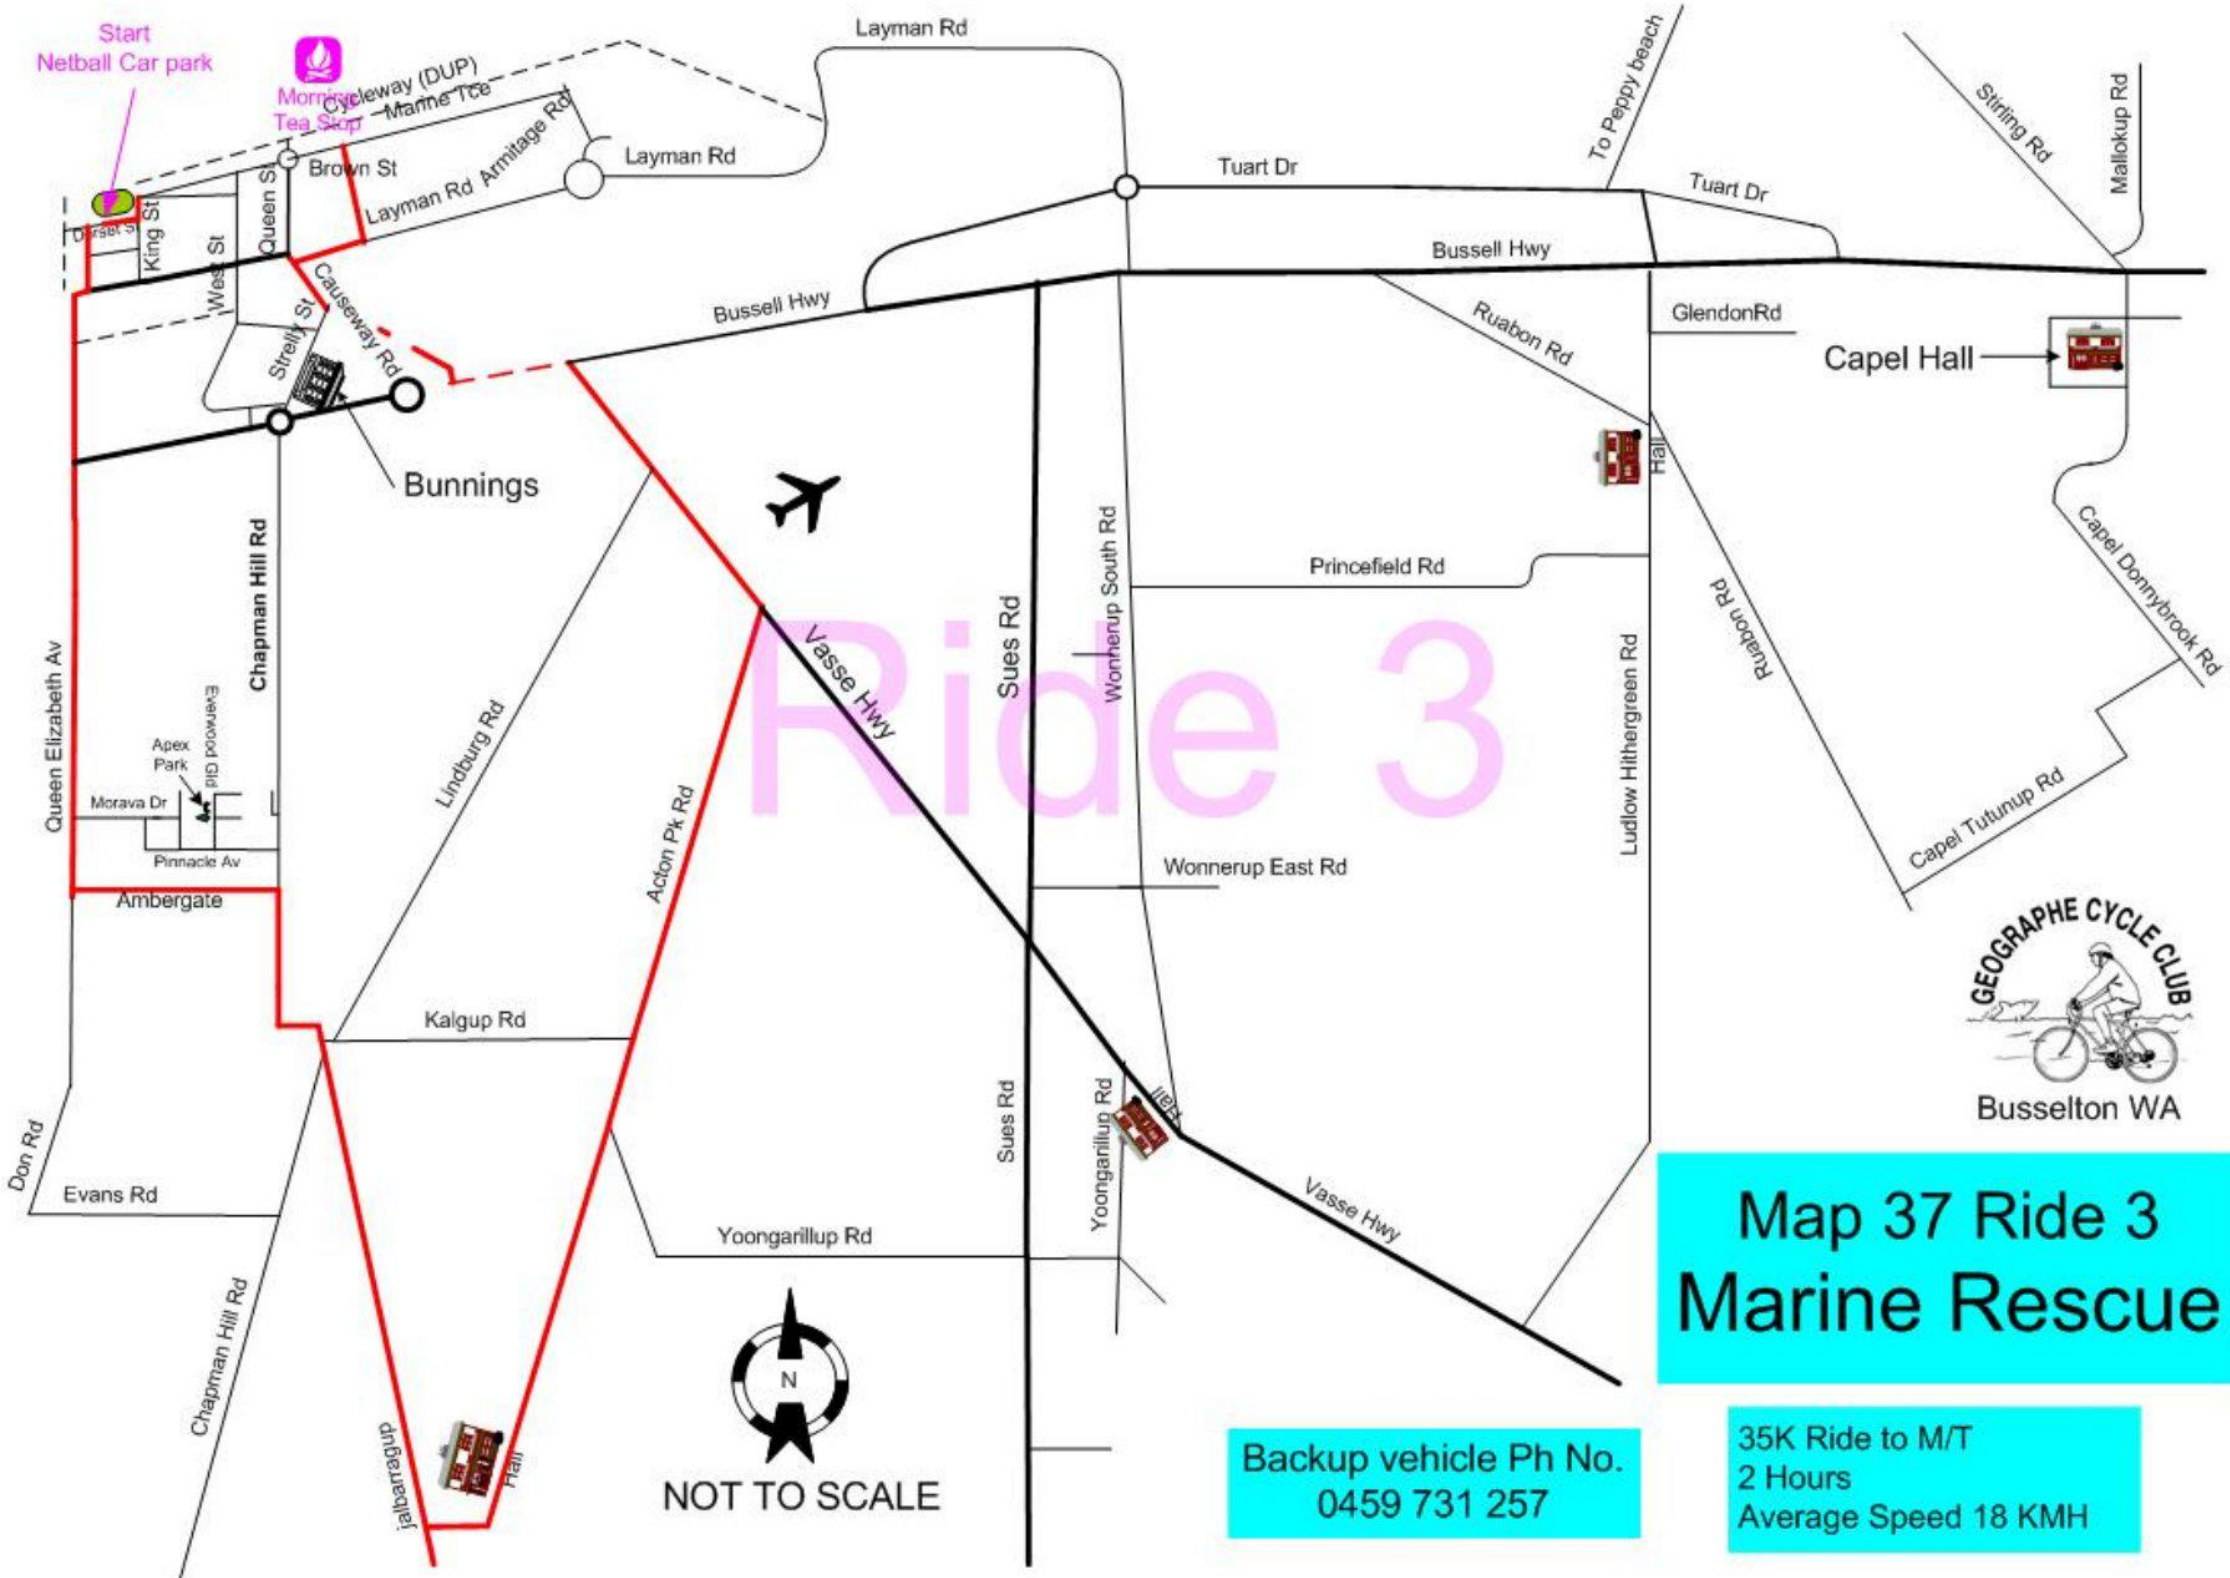

# Map 37 Ride 1 Marine Rescue

Backup vehicle Ph No.  
0459 731 257

50K Ride to M/T  
2 Hours  
Average Speed 25 KM/H

# Map 37 Ride 2 Marine Rescue

Backup vehicle Ph No.  
0459 731 257

45K Ride to M/T  
2 Hours  
Average Speed 22 KM/H

# Map 37 Ride 5 Marine Rescue

Backup vehicle Ph No.  
0459 731 257

24K Ride to M/T  
2 Hours  
Average Speed 12 KM/H

# Map31 Marine Rescue Ride 6

20K Ride to M/T  
2 Hours  
Average Speed 10KPH

Drain

Backup vehicle Ph No.  
04 3790 8620

Haddon's Memorial