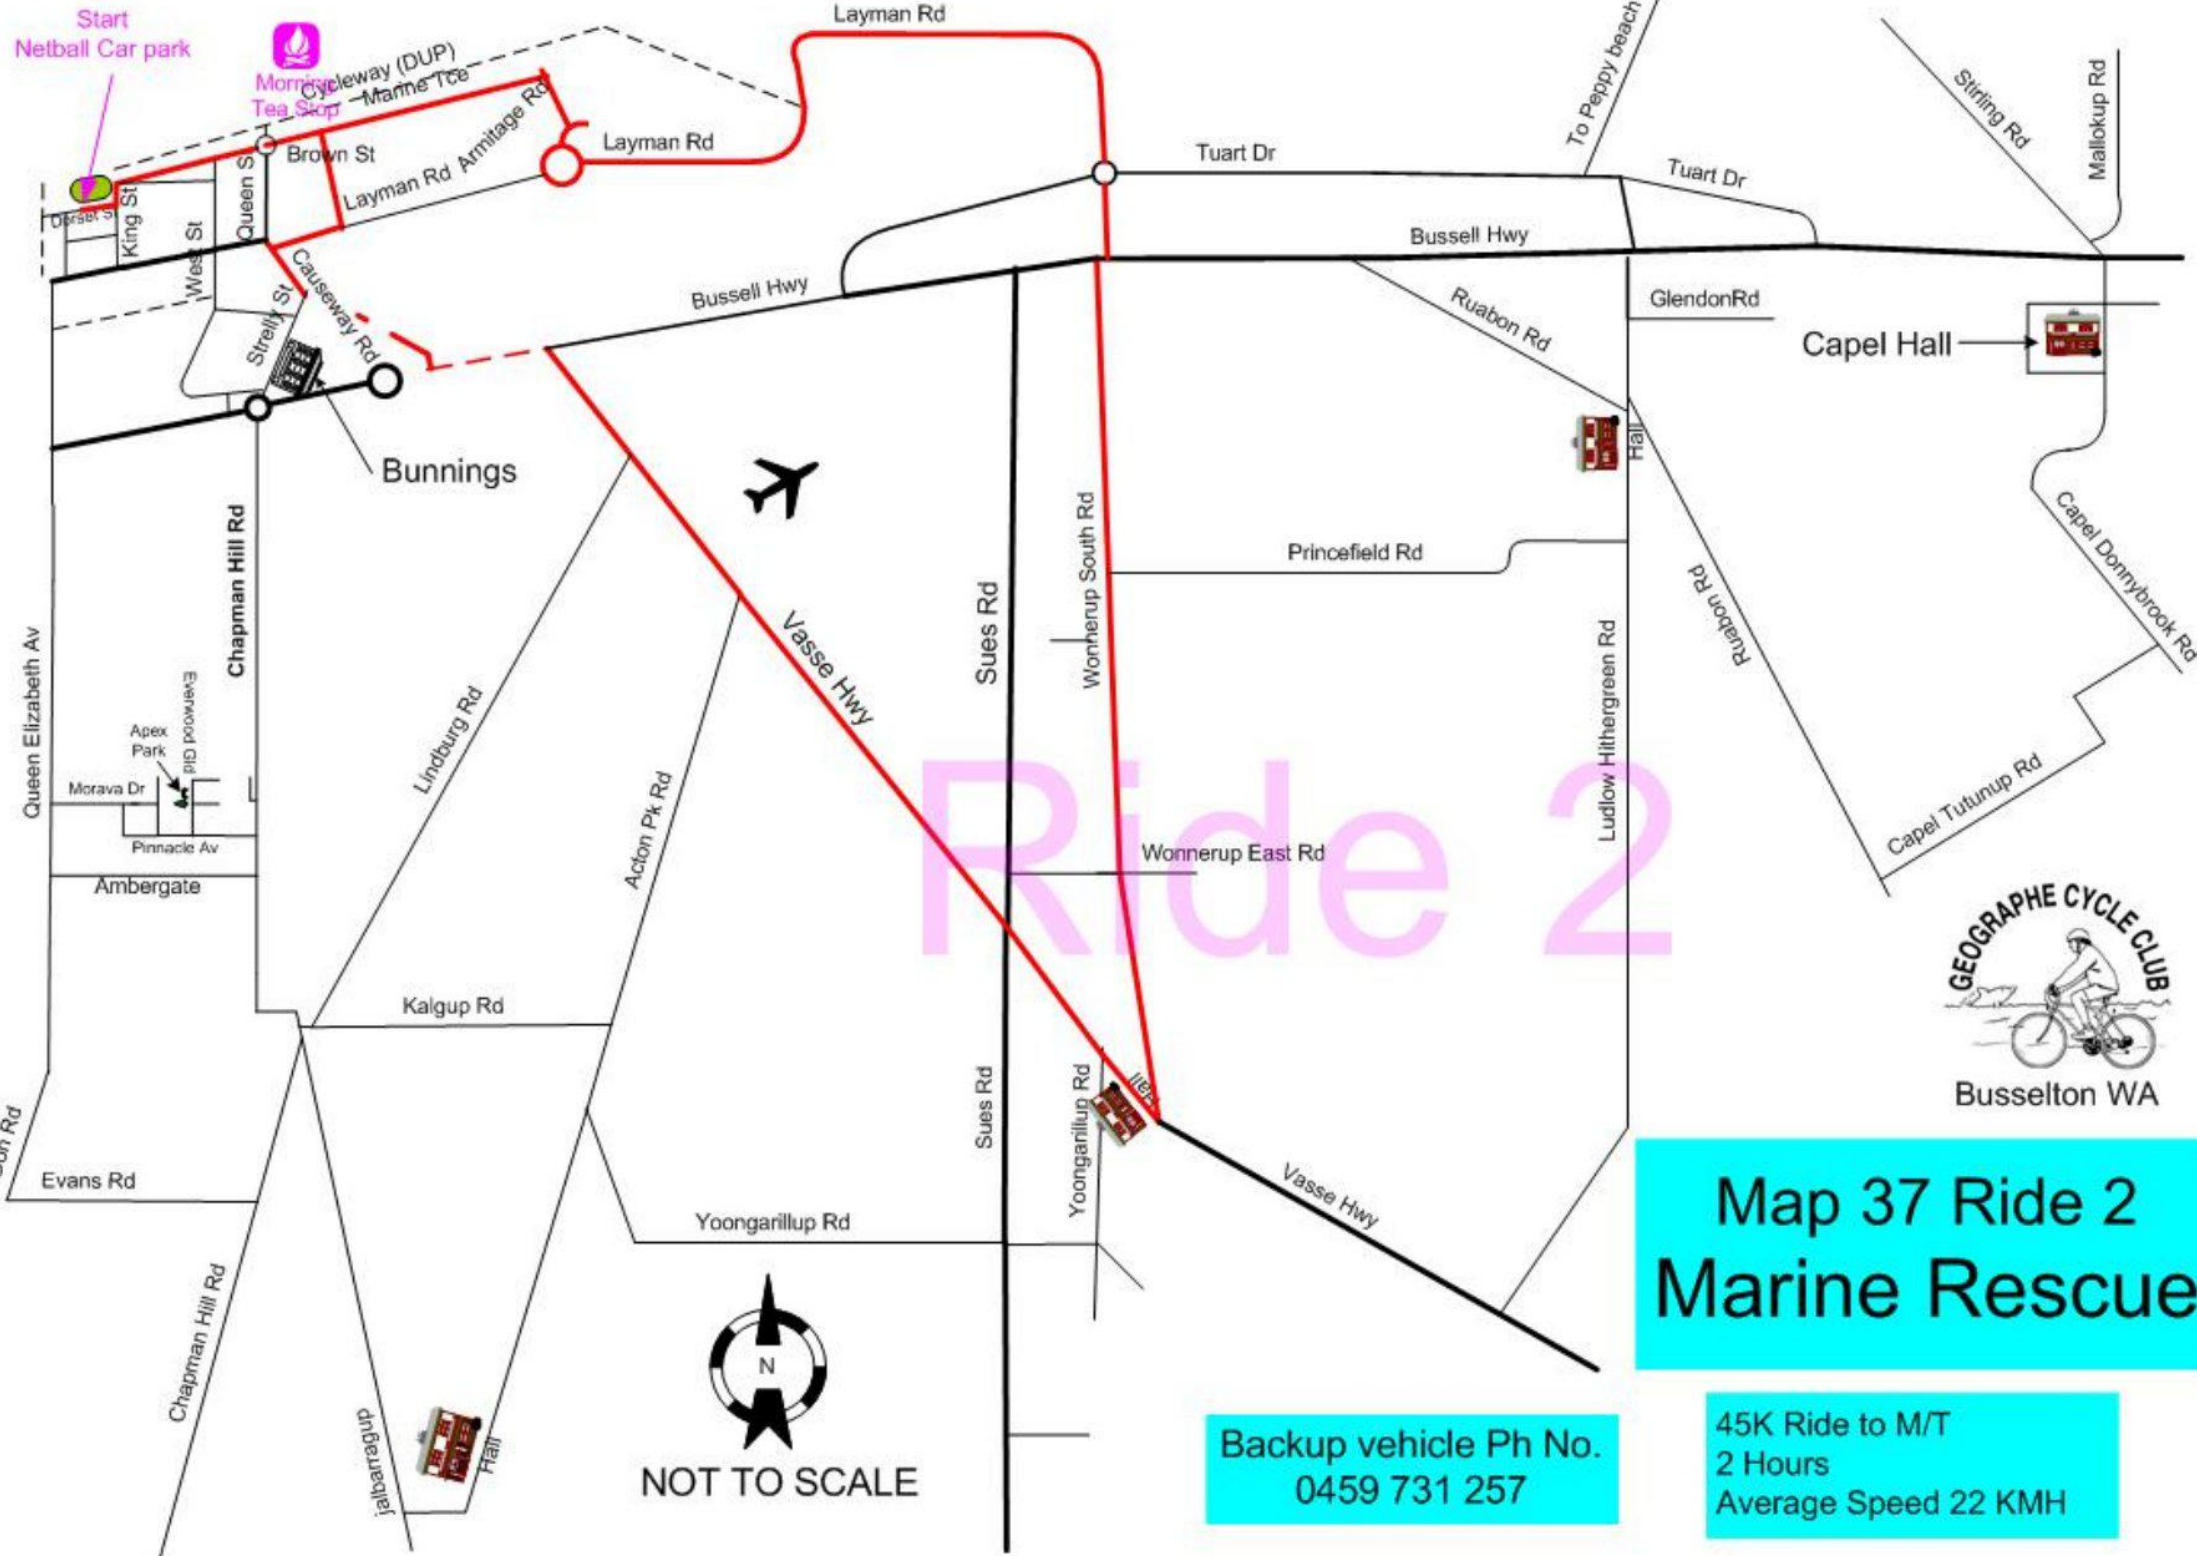

# Map 37 Ride 1 Marine Rescue

Backup vehicle Ph No.  
0459 731 257

50K Ride to M/T  
2 Hours  
Average Speed 25 KM/H

# Map 37 Ride 2 Marine Rescue

Backup vehicle Ph No.  
0459 731 257

45K Ride to M/T  
2 Hours  
Average Speed 22 KM/H

# Map 37 Ride 5 Marine Rescue

Backup vehicle Ph No.  
0459 731 257

24K Ride to M/T  
2 Hours  
Average Speed 12 KM/H

# Map31 Marine Rescue Ride 6

20K Ride to M/T  
2 Hours  
Average Speed 10KPH

Drain

Backup vehicle Ph No.  
04 3790 8620

Haddon's Memorial