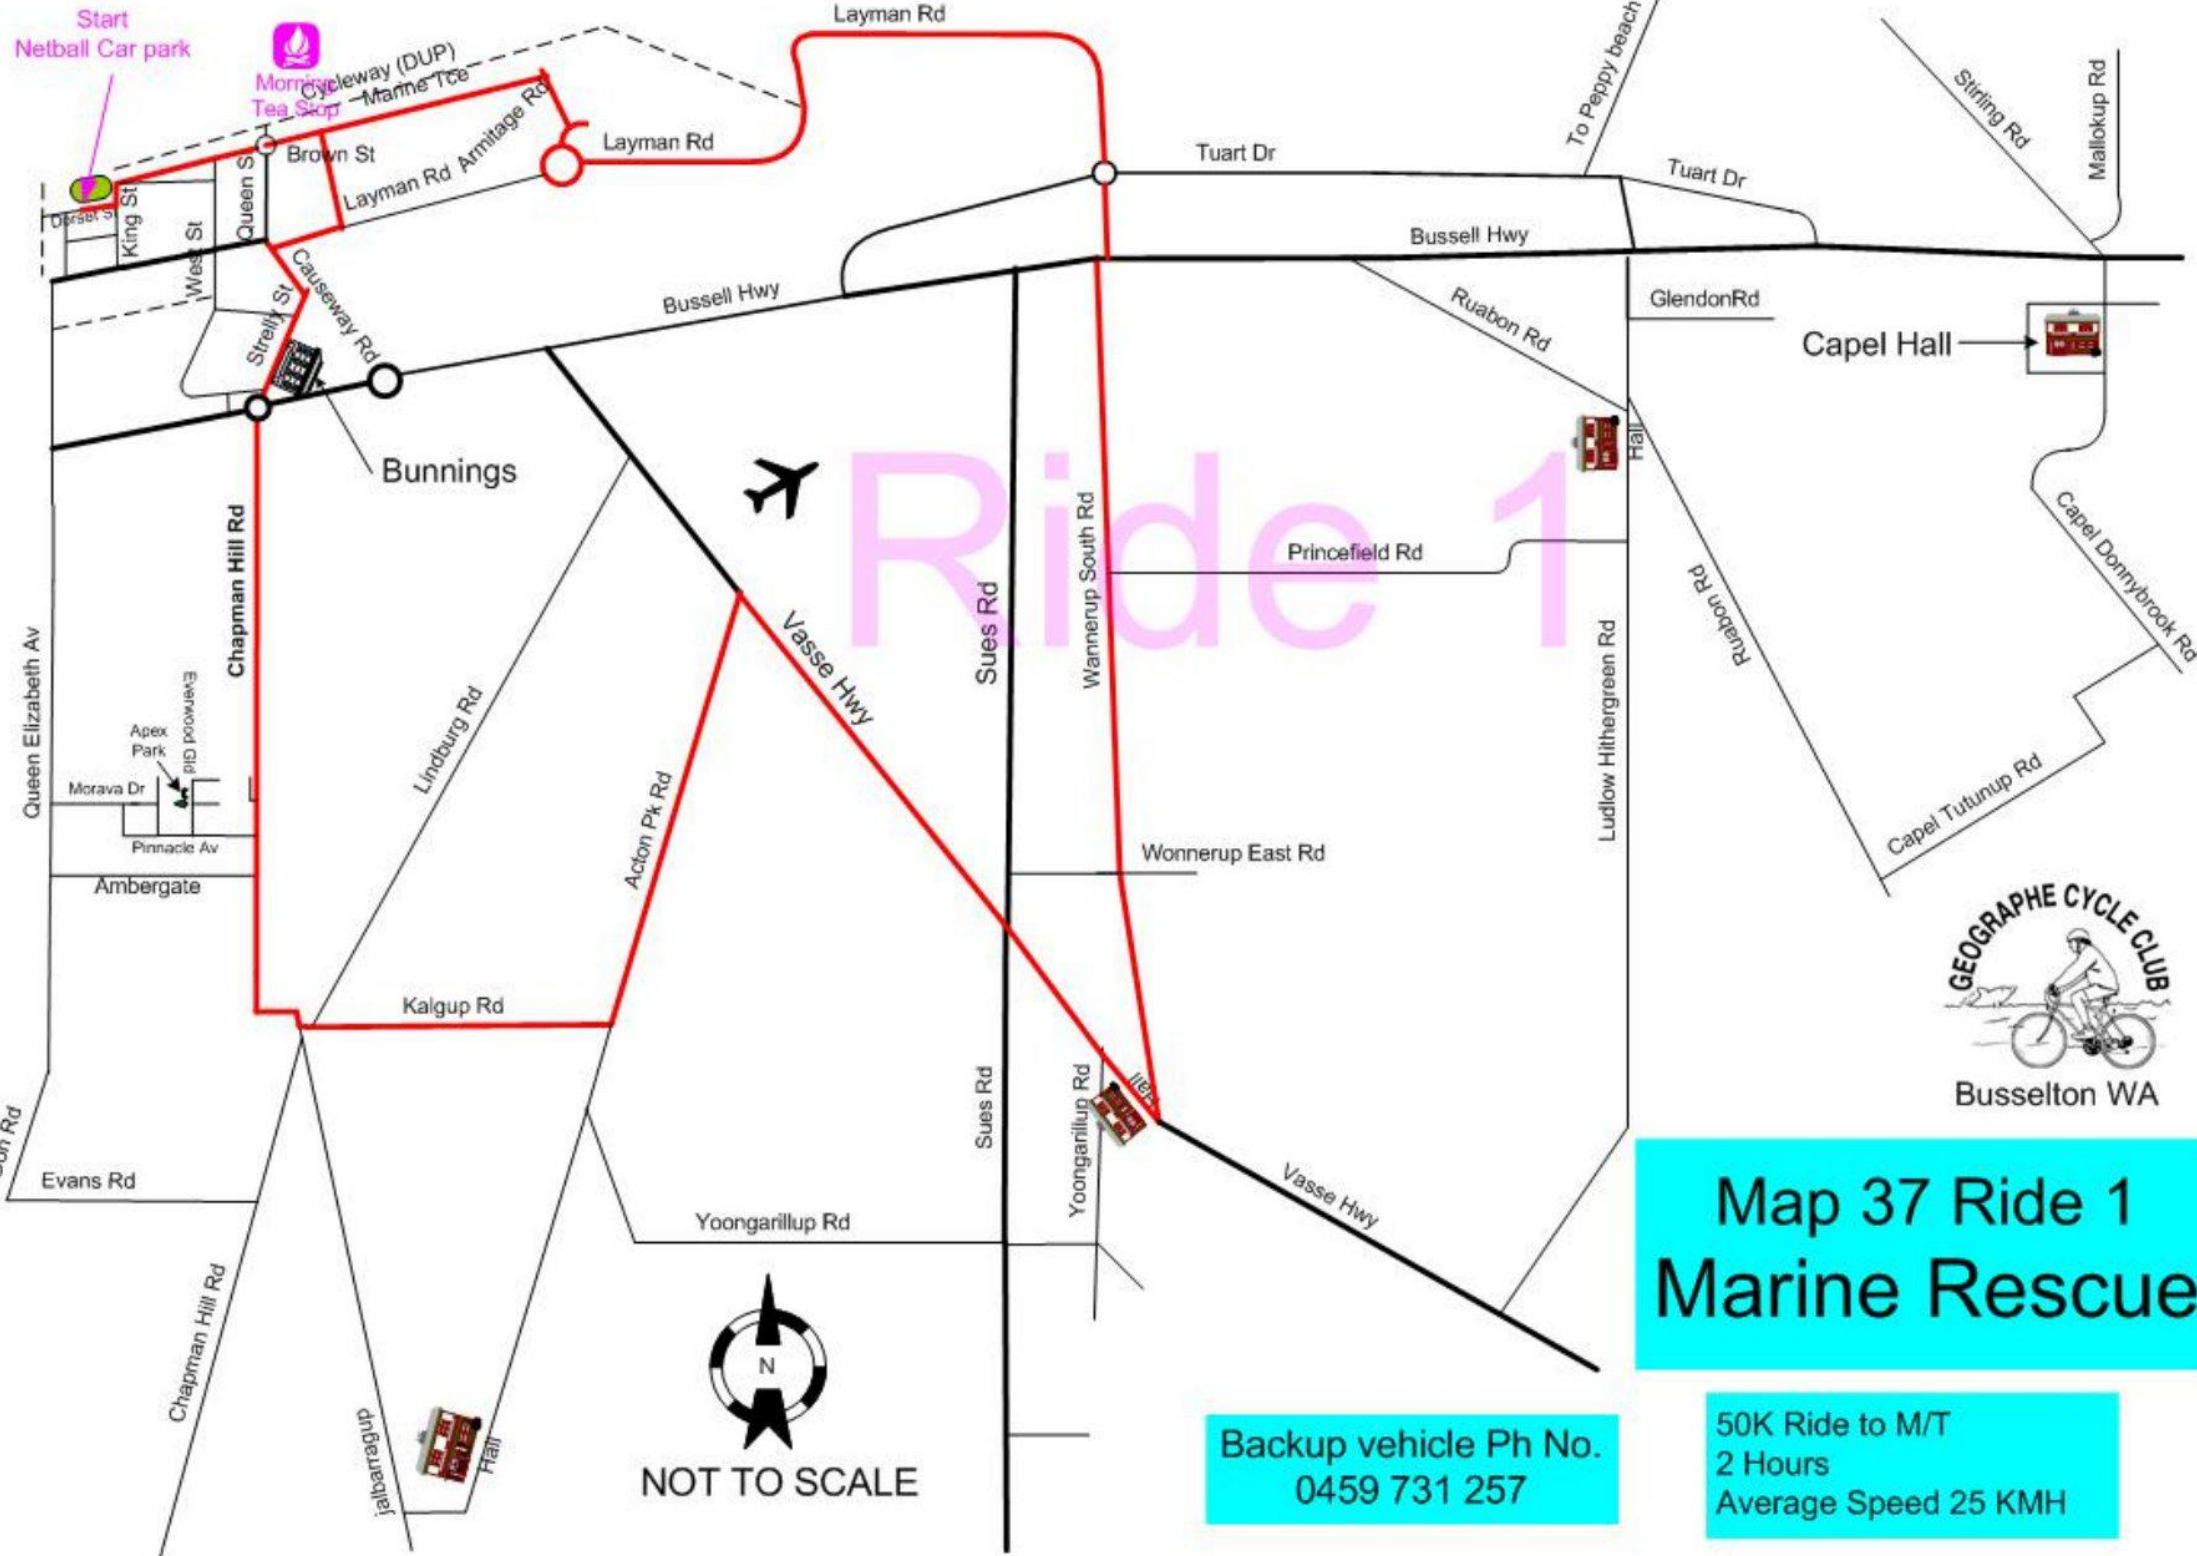

# Map 37 Ride 1 Marine Rescue

Backup vehicle Ph No.  
0459 731 257

50K Ride to M/T  
2 Hours  
Average Speed 25 KM/H

# Map 37 Ride 2 Marine Rescue

Backup vehicle Ph No.  
0459 731 257

45K Ride to M/T  
2 Hours  
Average Speed 22 KM/H

# Map 37 Ride 5 Marine Rescue

Backup vehicle Ph No.  
0459 731 257

24K Ride to M/T  
2 Hours  
Average Speed 12 KM/H

# Map31 Marine Rescue Ride 6

20K Ride to M/T  
2 Hours  
Average Speed 10KPH

Drain

Backup vehicle Ph No.  
04 3790 8620

Haddon's Memorial