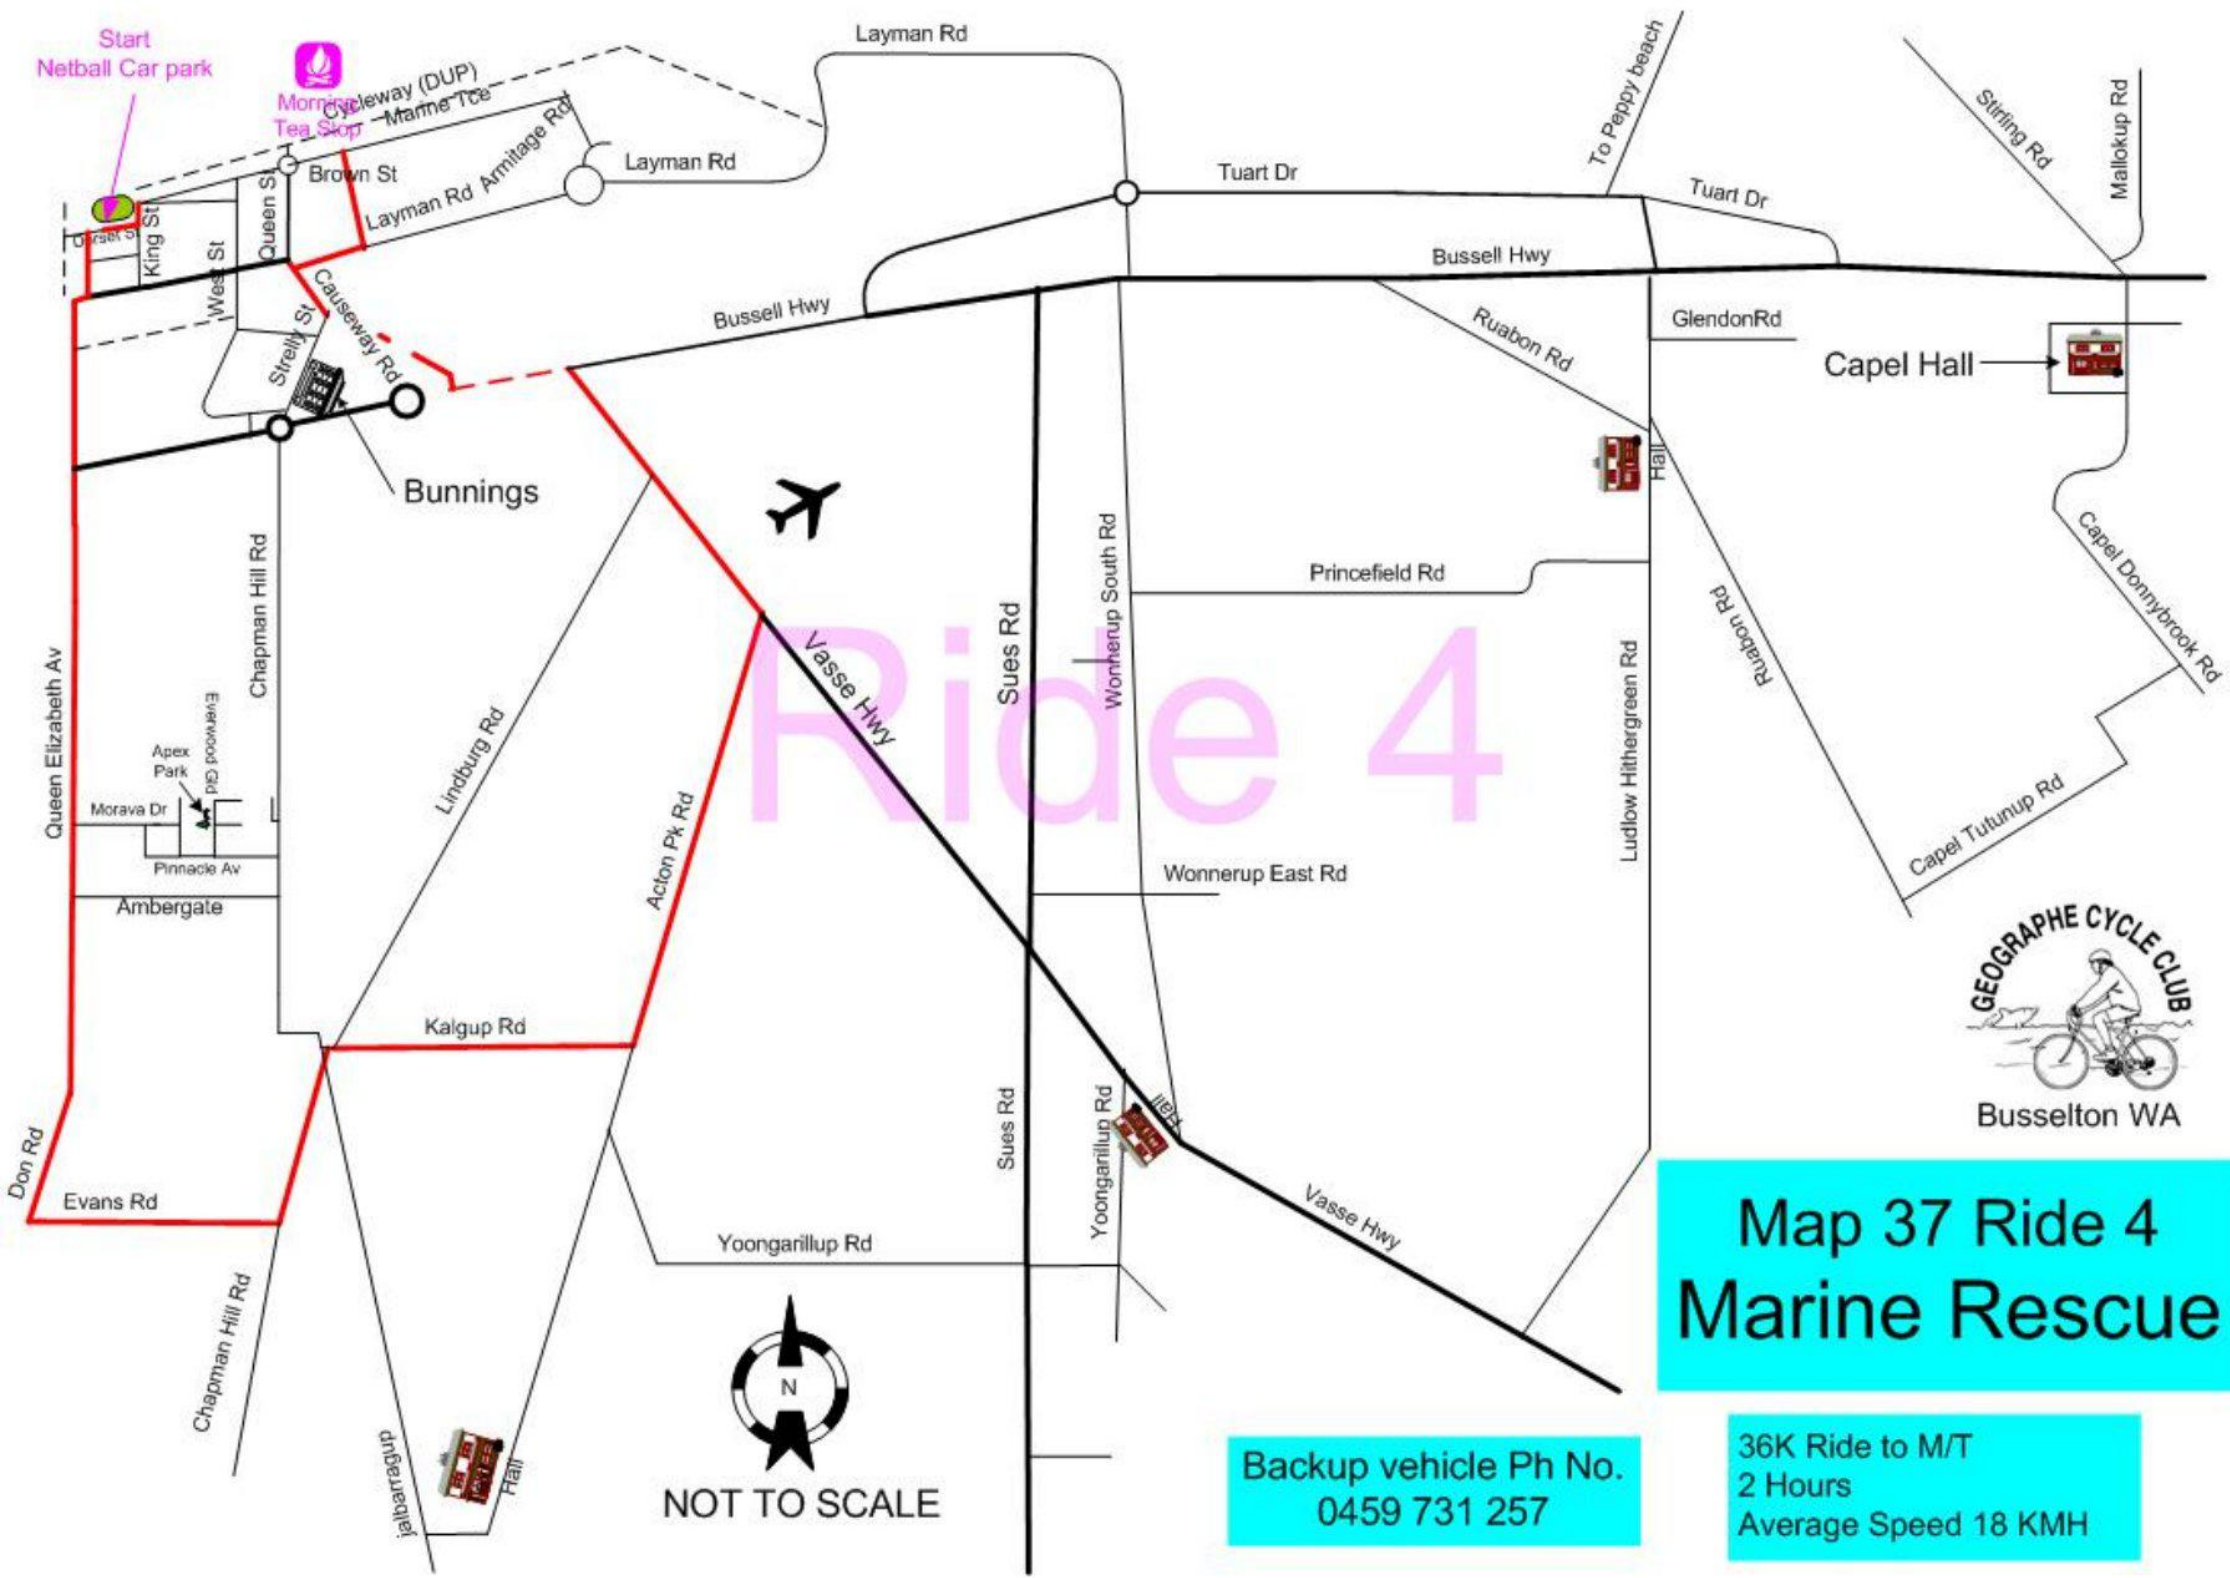

# Map 37 Ride 2 Marine Rescue

Backup vehicle Ph No.  
0459 731 257

45K Ride to M/T  
2 Hours  
Average Speed 22 KM/H

# Map 37 Ride 3 Marine Rescue

Backup vehicle Ph No.  
0459 731 257

35K Ride to M/T  
2 Hours  
Average Speed 18 KM/H

Start Netball Car park

Morrigan Tea Stop

Ride 4

# Map 37 Ride 5 Marine Rescue

Backup vehicle Ph No.  
0459 731 257

24K Ride to M/T  
2 Hours  
Average Speed 12 KM/H

# Map31 Marine Rescue Ride 6

20K Ride to M/T  
2 Hours  
Average Speed 10KPH

Drain

Backup vehicle Ph No.  
04 3790 8620

Haddon's Memorial