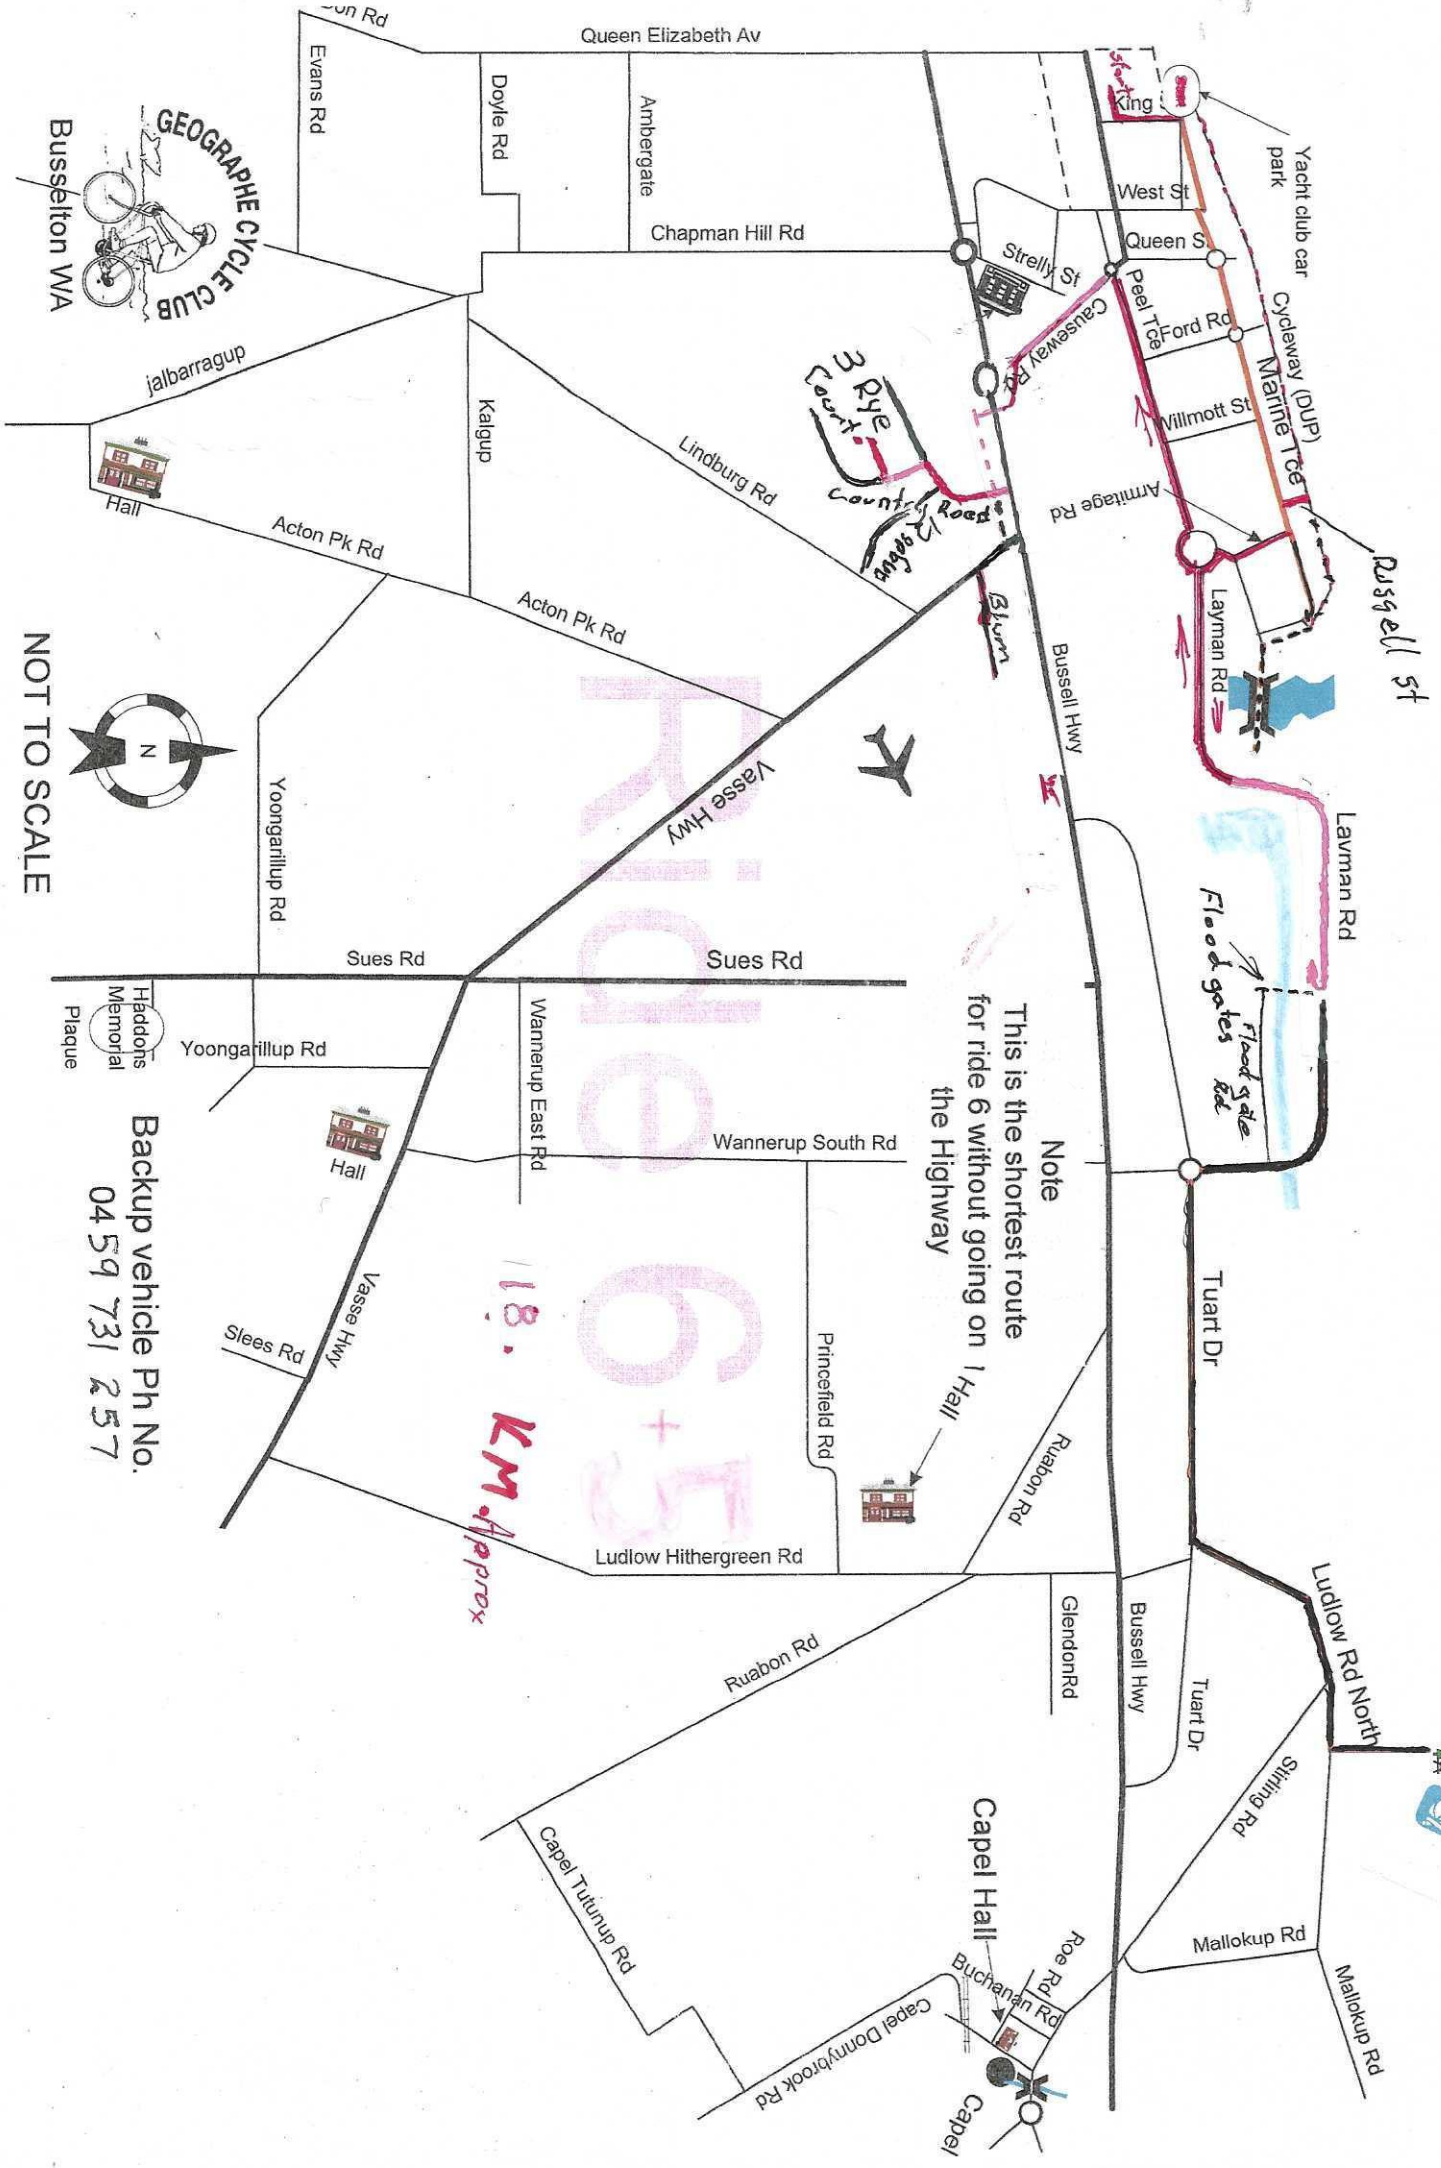

M/T at 3 Rye Court

Note
This is the shortest route
for ride 6 without going on
the Highway

18. KM Approx