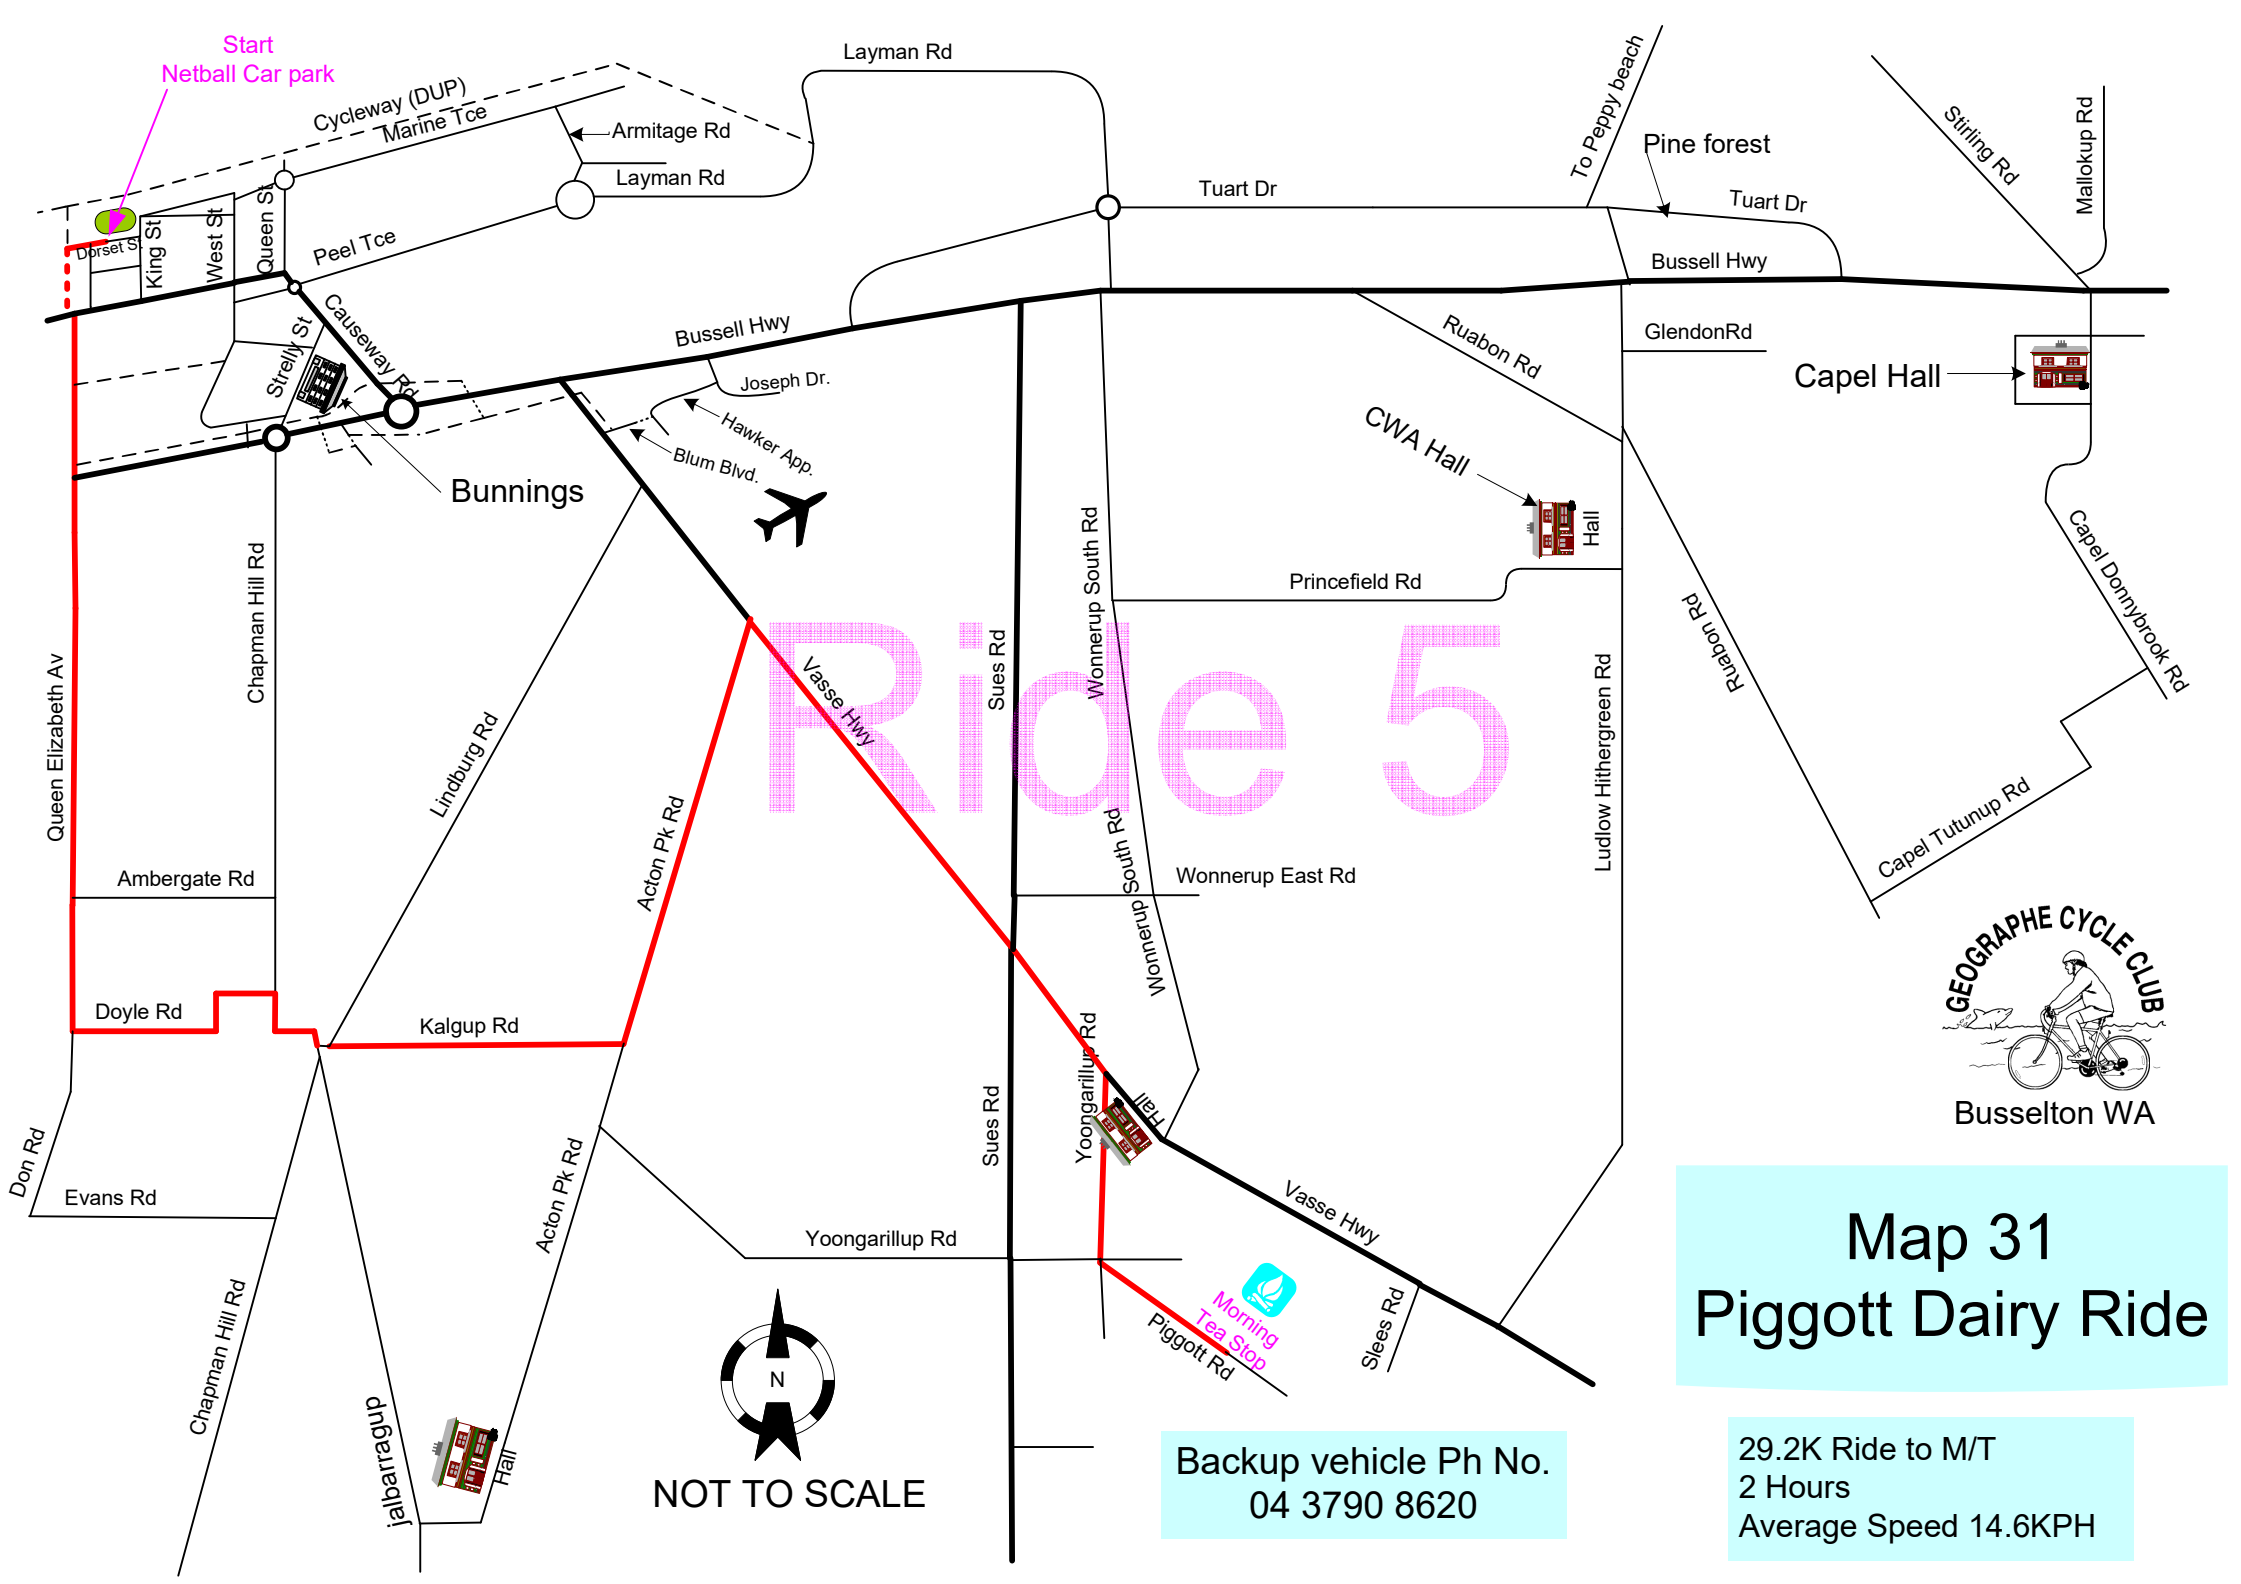

Map 31 Piggott Dairy Ride

Backup vehicle Ph No.
04 3790 8620

38.7K Ride to M/T
2 Hours
Average Speed 19.4KPH

NOT TO SCALE

Start
Netball Car park

Ride 5

Busselton WA

Map 31 Piggott Dairy Ride

Backup vehicle Ph No.
04 3790 8620

29.2K Ride to M/T
2 Hours
Average Speed 14.6KPH

NOT TO SCALE

Map 31 Piggott Dairy Ride

Backup vehicle Ph No.
04 3790 8620

21.8K Ride to M/T
2 Hours
Average Speed 10.9KPH