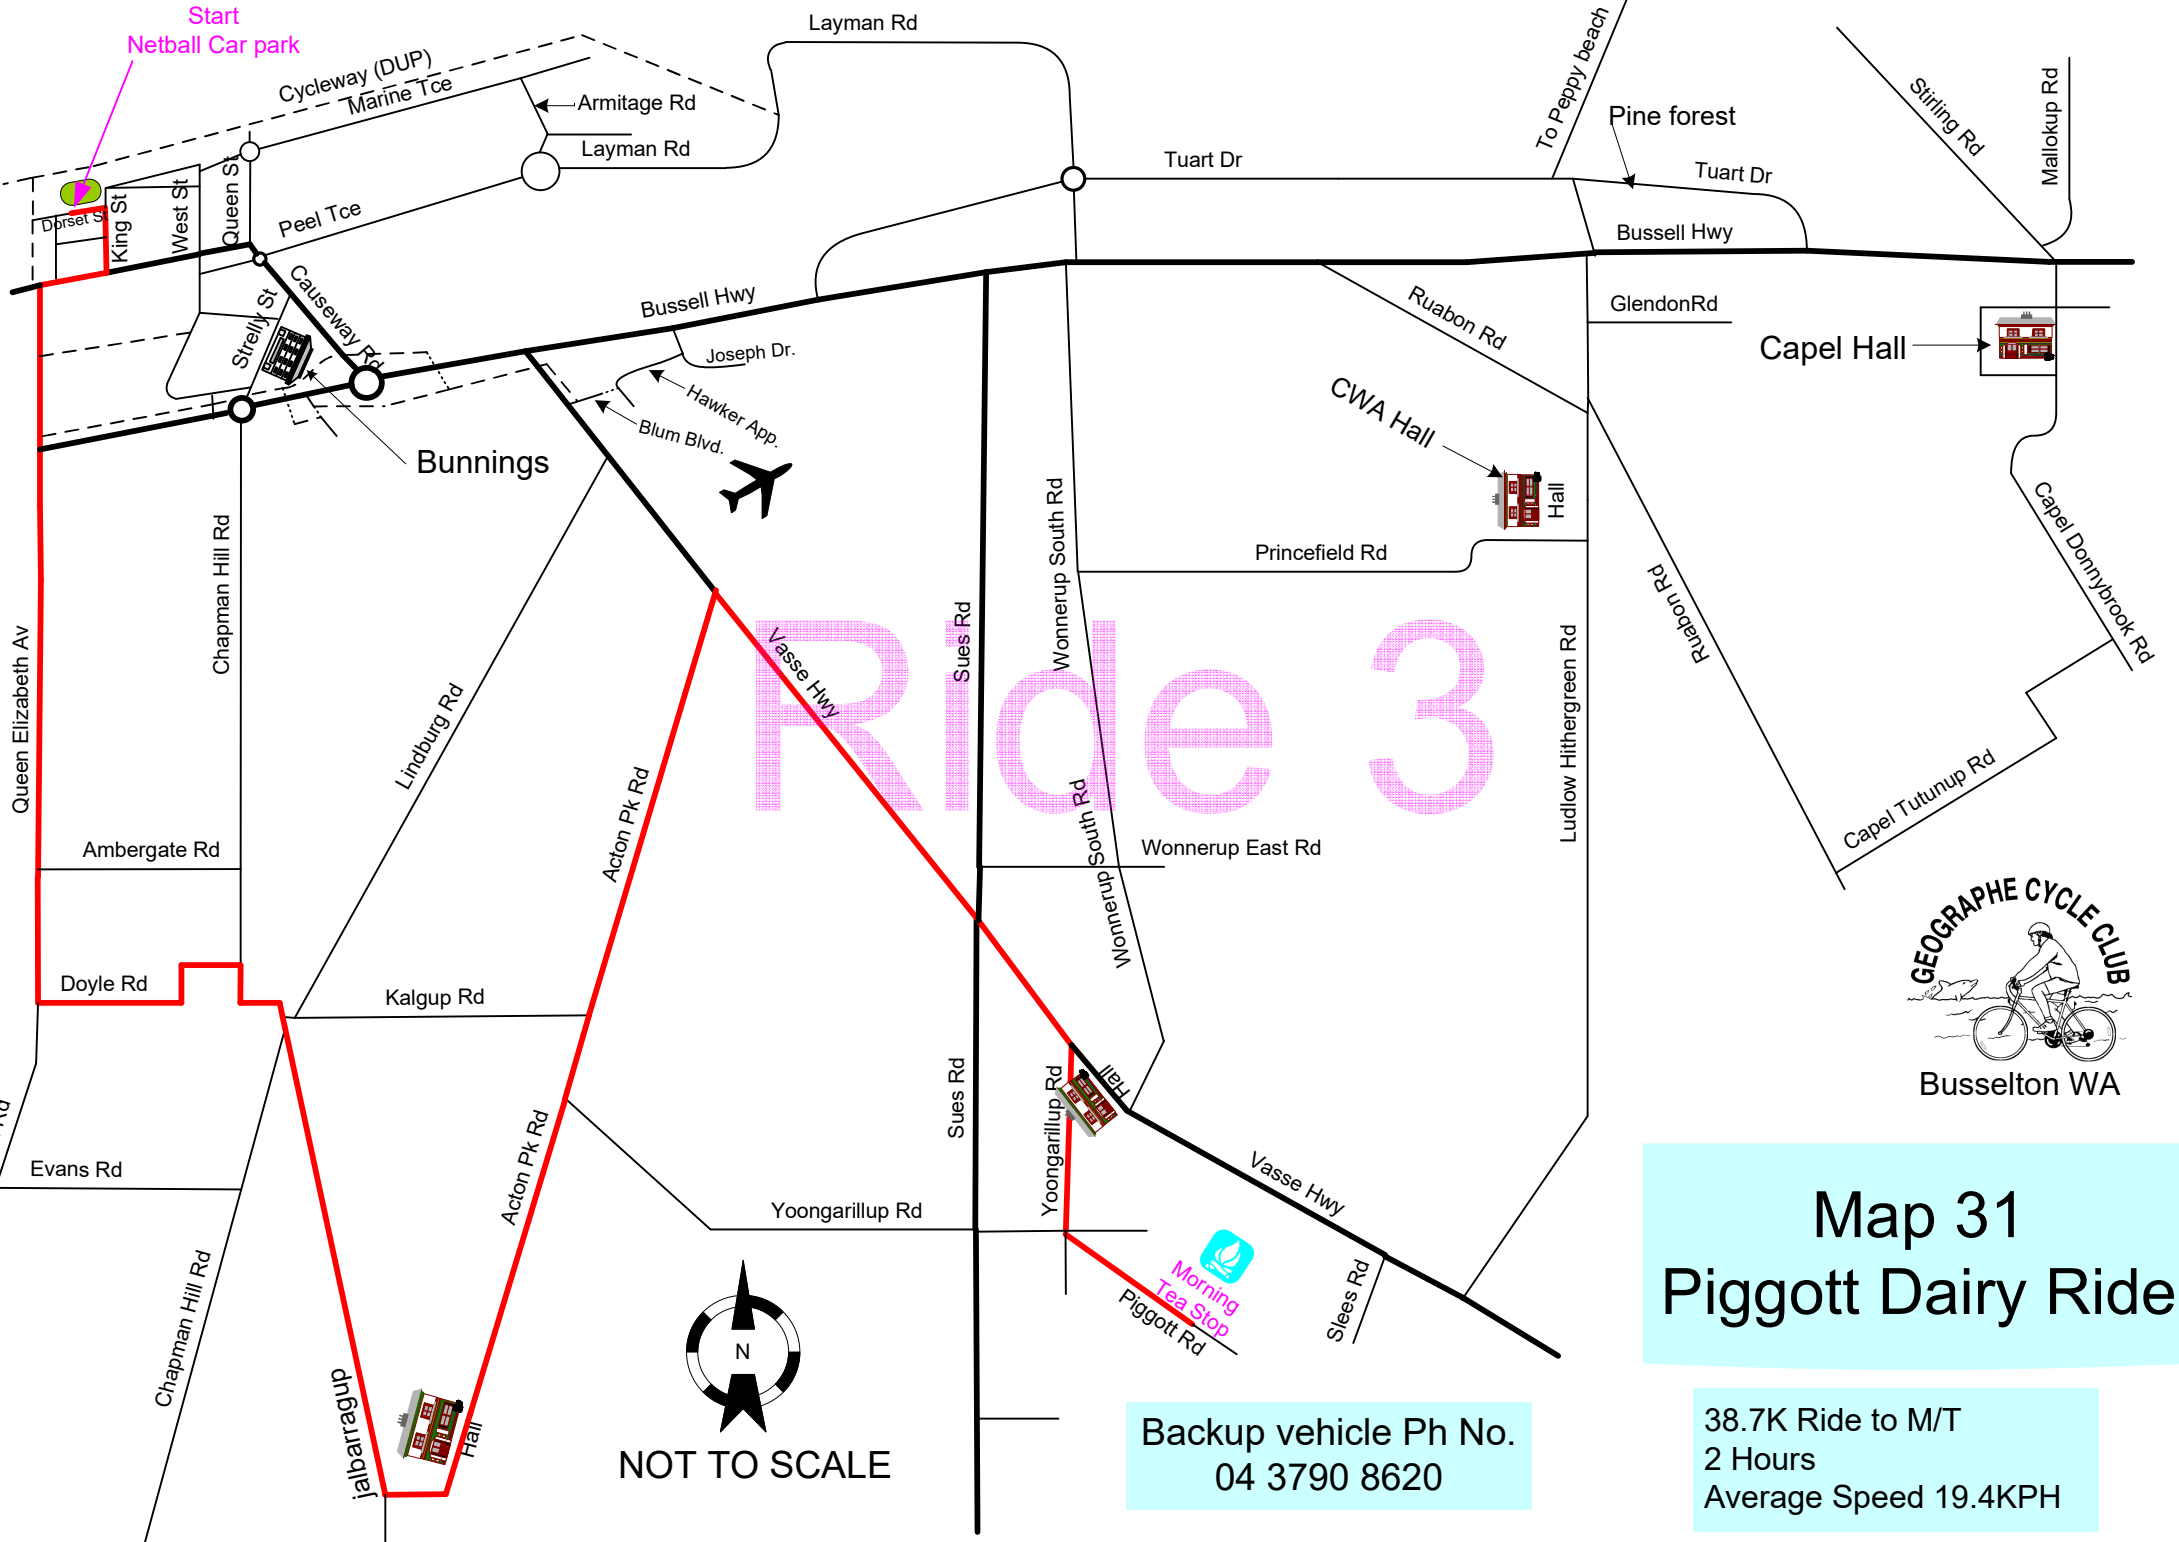

Start
Netball Car park

- Ride 1 —
- Ride 2 —
- Ride 3 —
- Ride 4 —
- Ride 5 —
- Ride 6 —

NOT TO SCALE

Backup vehicle Ph No.
04 3790 8620

Map 31
Piggott Dairy Ride

Backup

Start
Netball Car park

Ride 3

Map 31 Piggott Dairy Ride

Backup vehicle Ph No.
04 3790 8620

38.7K Ride to M/T
2 Hours
Average Speed 19.4KPH

NOT TO SCALE

Start
Netball Car park

Ride 5

Busselton WA

Map 31 Piggott Dairy Ride

Backup vehicle Ph No.
04 3790 8620

29.2K Ride to M/T
2 Hours
Average Speed 14.6KPH

NOT TO SCALE

Map 31 Piggott Dairy Ride

Backup vehicle Ph No.
04 3790 8620

21.8K Ride to M/T
2 Hours
Average Speed 10.9KPH