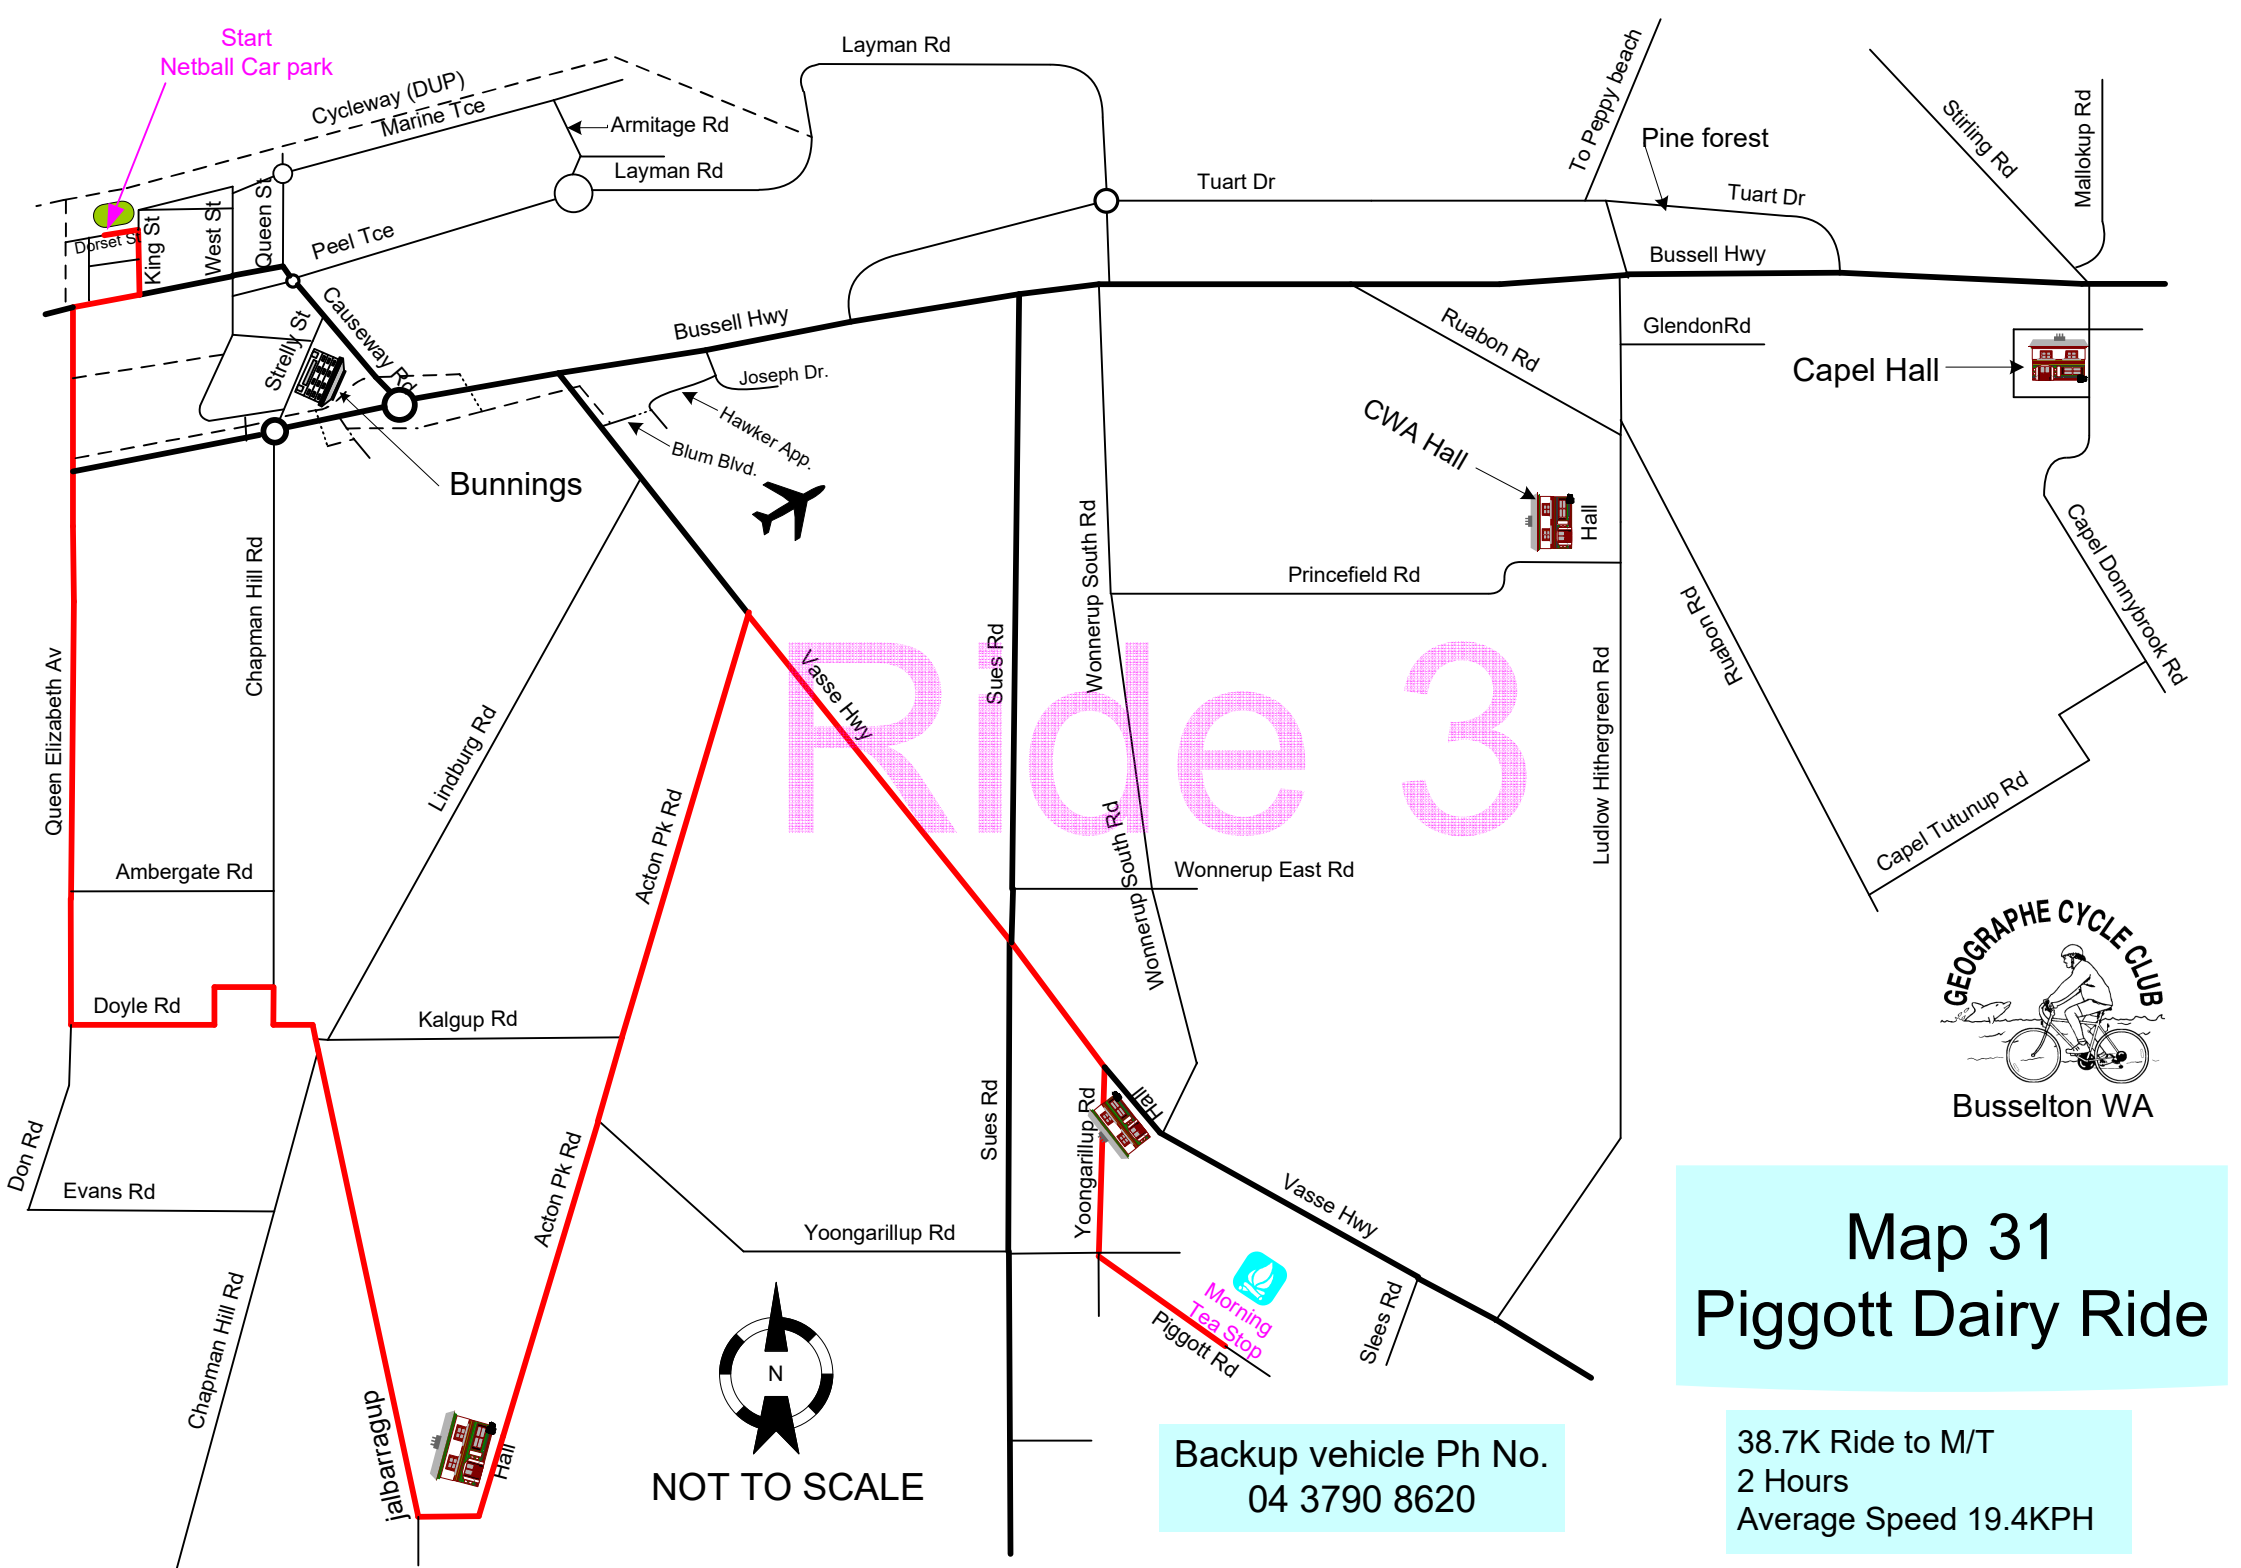

Start
Netball Car park

- Ride 1 —
- Ride 2 —
- Ride 3 —
- Ride 4 —
- Ride 5 —
- Ride 6 —

NOT TO SCALE

Backup vehicle Ph No.
04 3790 8620

Map 31
Piggott Dairy Ride

Backup

Start
Netball Car park

Ride 3

Map 31 Piggott Dairy Ride

Backup vehicle Ph No.
04 3790 8620

38.7K Ride to M/T
2 Hours
Average Speed 19.4KPH

NOT TO SCALE

Start
Netball Car park

Ride 5

Busselton WA

Map 31 Piggott Dairy Ride

Backup vehicle Ph No.
04 3790 8620

29.2K Ride to M/T
2 Hours
Average Speed 14.6KPH

NOT TO SCALE

Map 31 Piggott Dairy Ride

Backup vehicle Ph No.
04 3790 8620

21.8K Ride to M/T
2 Hours
Average Speed 10.9KPH