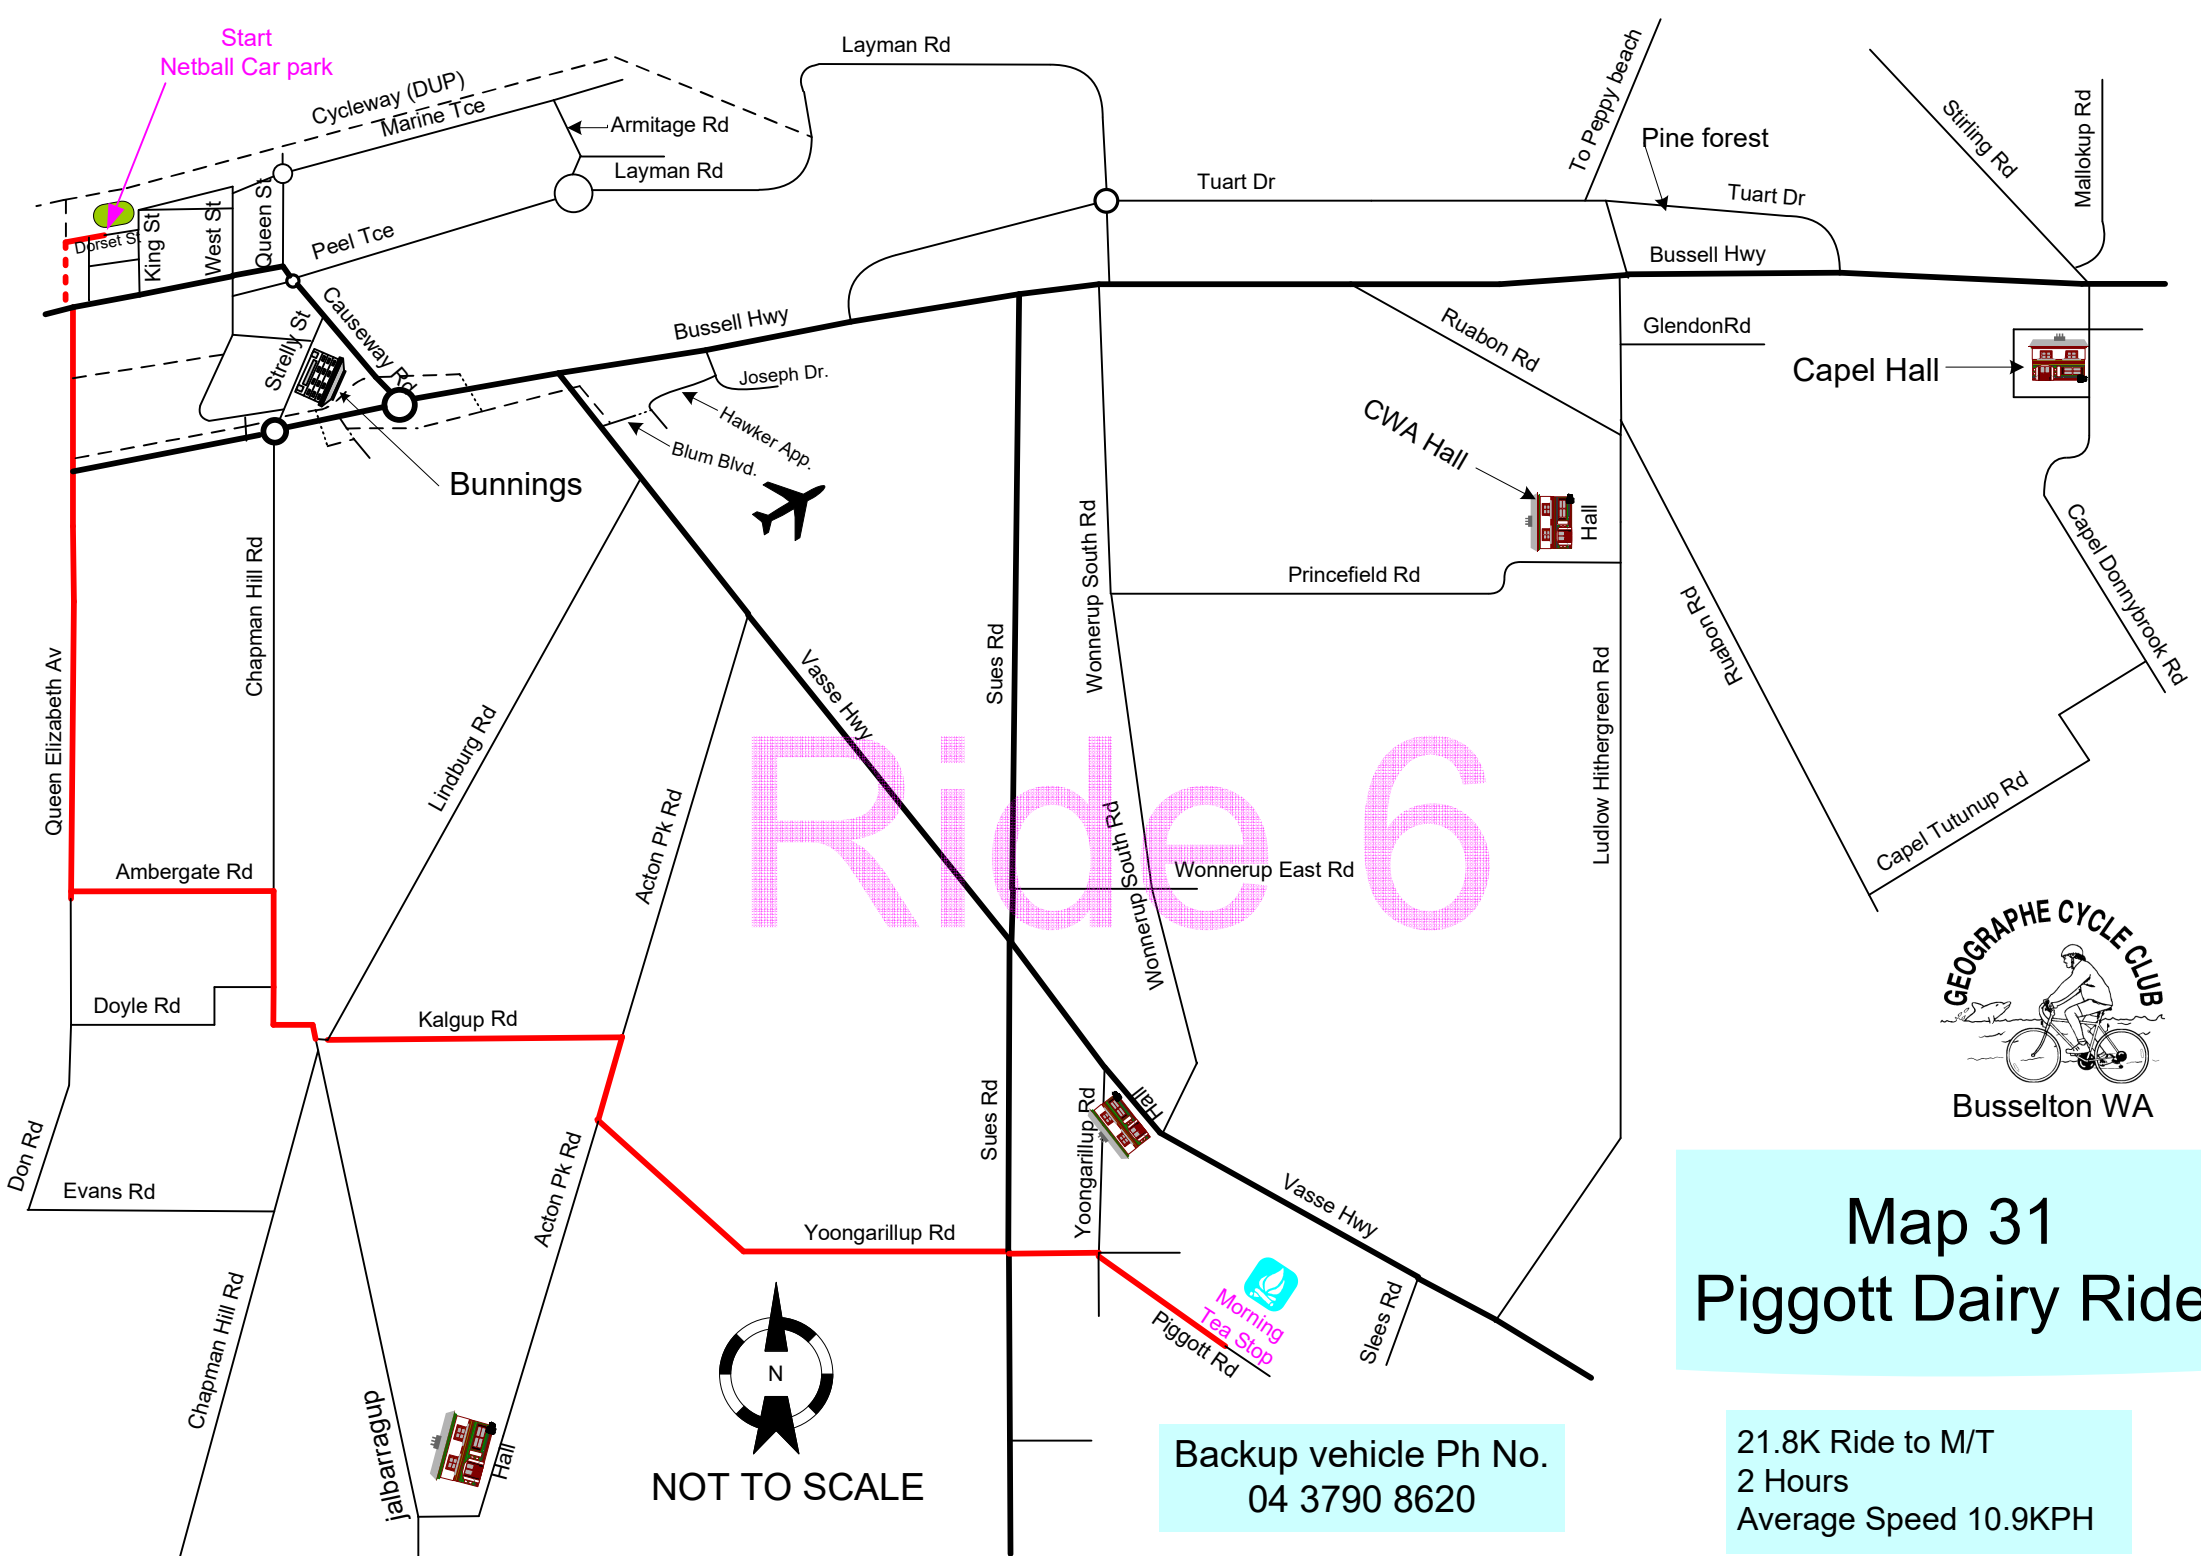

Map 31 Piggott Dairy Ride

Backup vehicle Ph No.
04 3790 8620

38.7K Ride to M/T
2 Hours
Average Speed 19.4KPH

NOT TO SCALE

Start
Netball Car park

Ride 5

Busselton WA

Map 31 Piggott Dairy Ride

Backup vehicle Ph No.
04 3790 8620

29.2K Ride to M/T
2 Hours
Average Speed 14.6KPH

NOT TO SCALE

Map 31 Piggott Dairy Ride

Backup vehicle Ph No.
04 3790 8620

21.8K Ride to M/T
2 Hours
Average Speed 10.9KPH