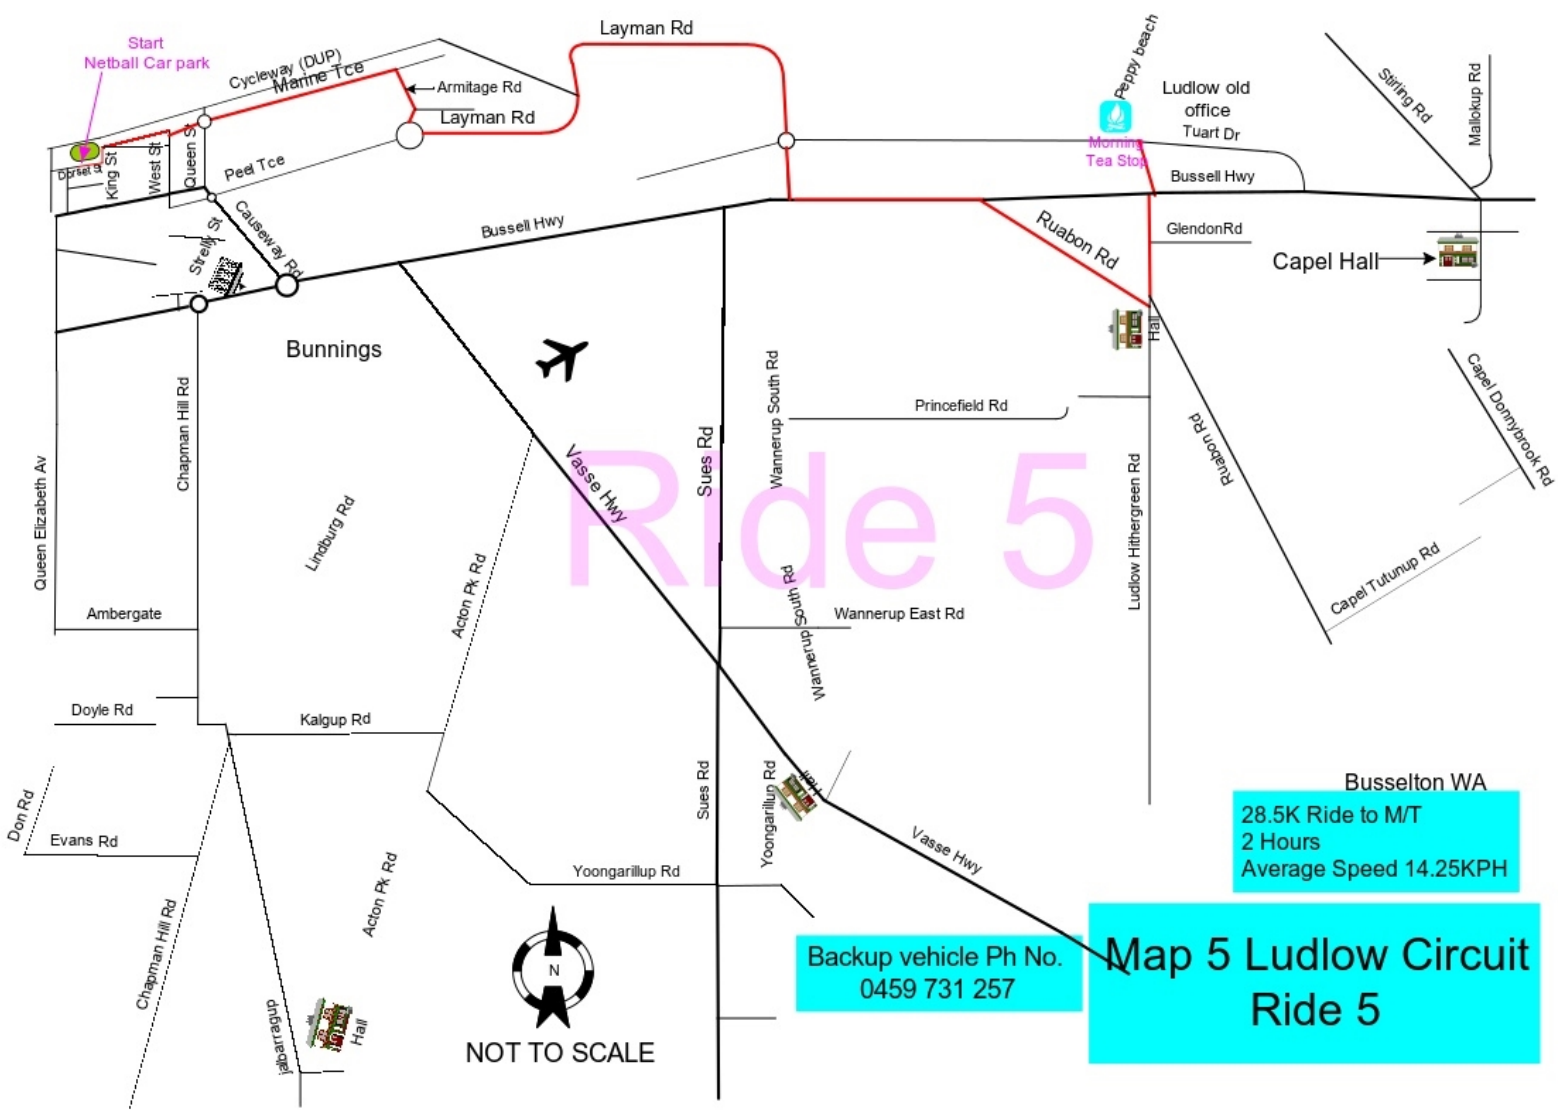

Ride 1

NOT TO SCALE

Busselton WA
 41K Ride to M/T
 2 Hours
 Average Speed 20.5KPH

Backup vehicle Ph No.
 0459 731 257

**Map 4 Ludlow Circuit
 Ride 2**

Backup vehicle Ph No.
0459 731 257

**Map 4 Ludlow Circuit
Ride 4**

32.4K Ride to M/T
2 Hours
Average Speed 16.2KPH

Busselton WA

NOT TO SCALE

Busselton WA
 28.5K Ride to M/T
 2 Hours
 Average Speed 14.25KPH

Backup vehicle Ph No.
 0459 731 257

**Map 5 Ludlow Circuit
 Ride 5**