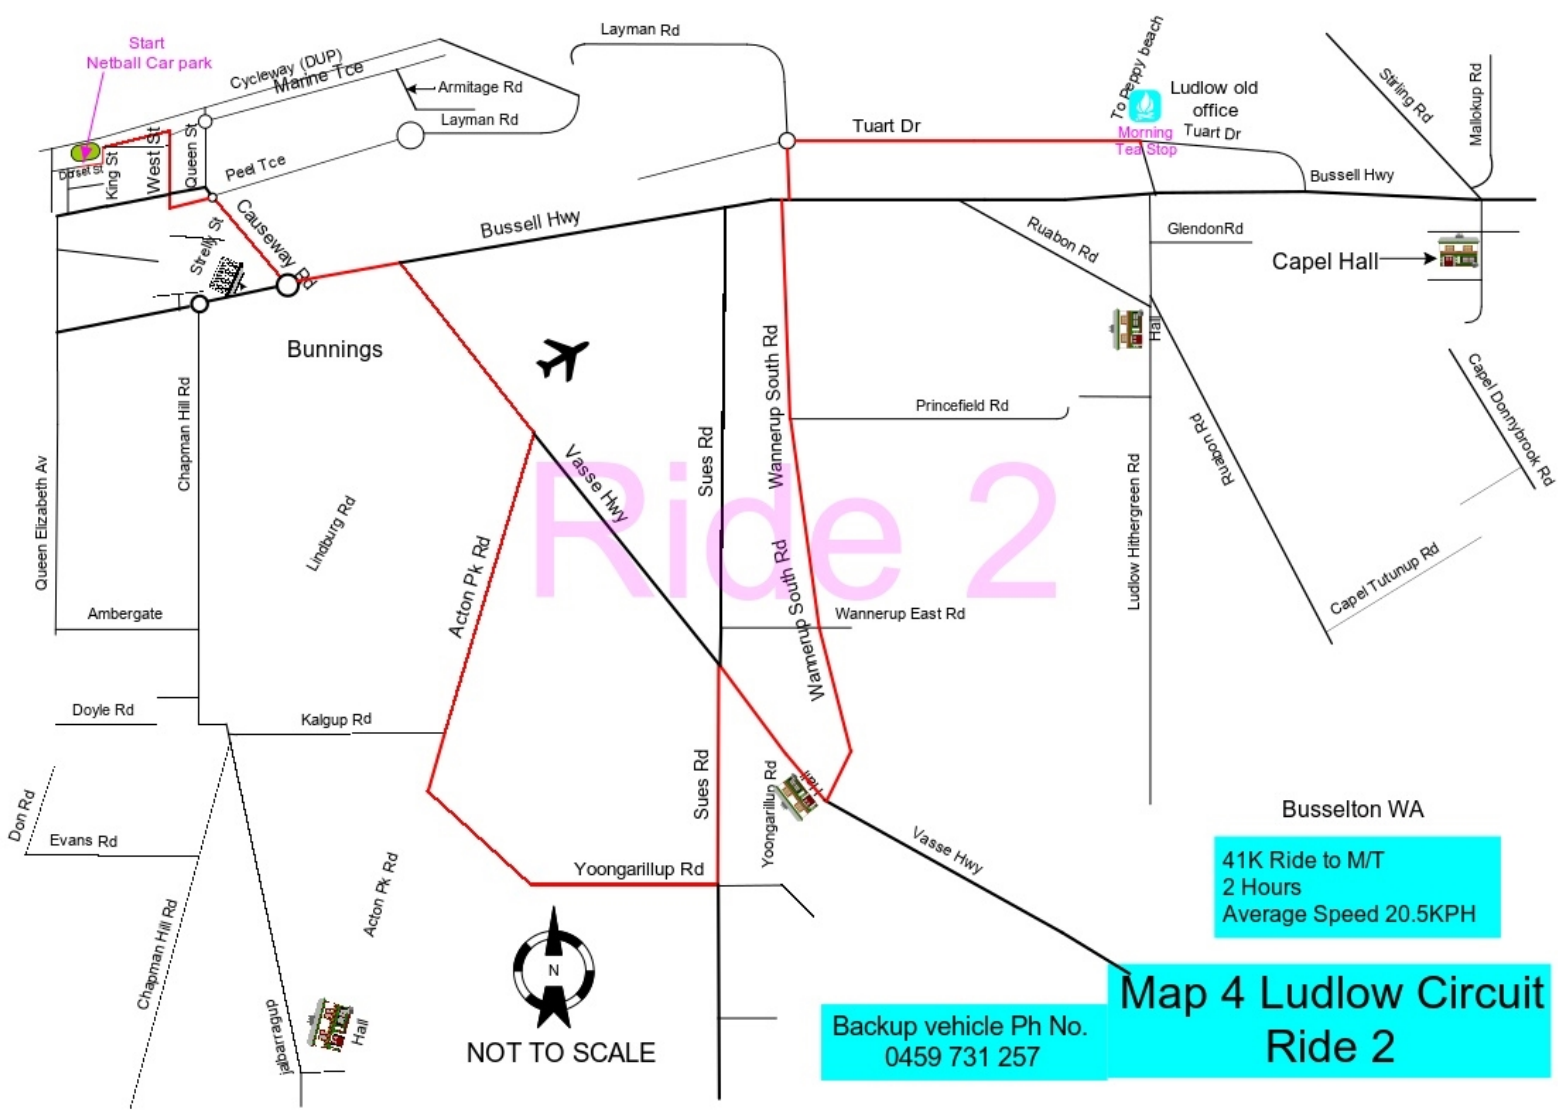

Ride 1

NOT TO SCALE

Busselton WA
 41K Ride to M/T
 2 Hours
 Average Speed 20.5KPH

Backup vehicle Ph No.
 0459 731 257

**Map 4 Ludlow Circuit
 Ride 2**

Backup vehicle Ph No.
0459 731 257

**Map 4 Ludlow Circuit
Ride 4**

32.4K Ride to M/T
2 Hours
Average Speed 16.2KPH

Busselton WA

NOT TO SCALE

Busselton WA
 28.5K Ride to M/T
 2 Hours
 Average Speed 14.25KPH

Backup vehicle Ph No.
 0459 731 257

**Map 5 Ludlow Circuit
 Ride 5**