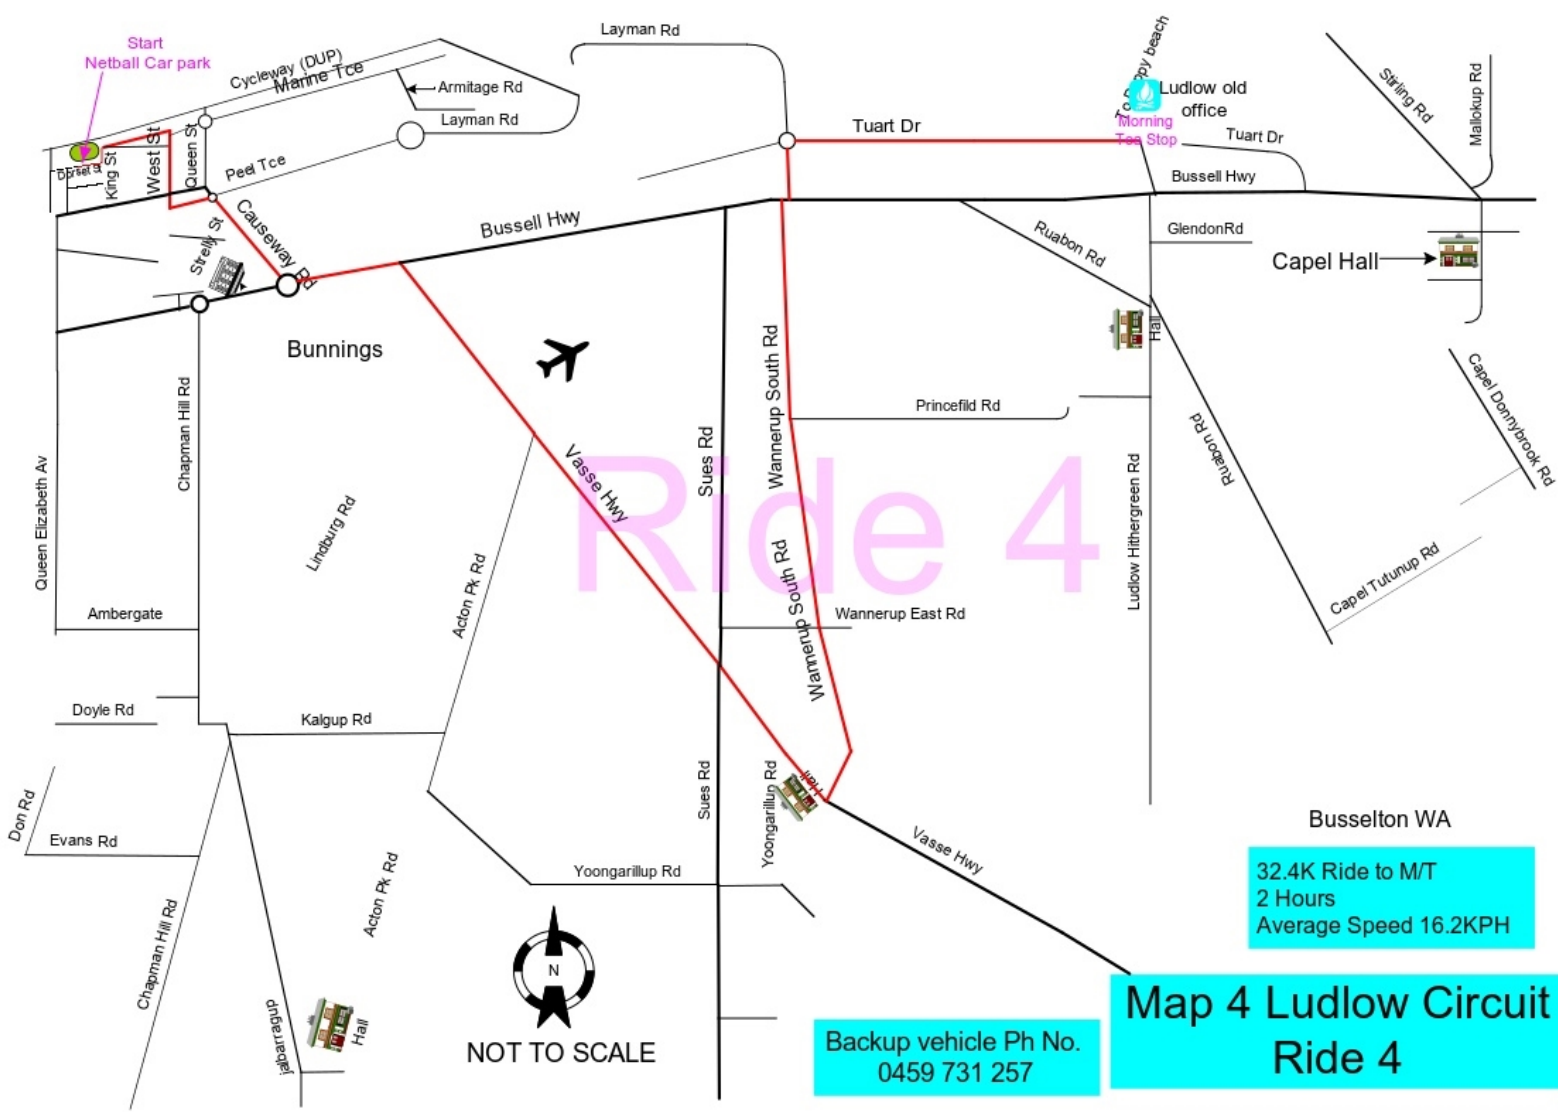

Ride 1

NOT TO SCALE

Busselton WA
 41K Ride to M/T
 2 Hours
 Average Speed 20.5KPH

Backup vehicle Ph No.
 0459 731 257

**Map 4 Ludlow Circuit
 Ride 2**

Backup vehicle Ph No.
0459 731 257

**Map 4 Ludlow Circuit
Ride 4**

32.4K Ride to M/T
2 Hours
Average Speed 16.2KPH

Busselton WA

NOT TO SCALE

Busselton WA
 28.5K Ride to M/T
 2 Hours
 Average Speed 14.25KPH

Backup vehicle Ph No.
 0459 731 257

**Map 5 Ludlow Circuit
 Ride 5**