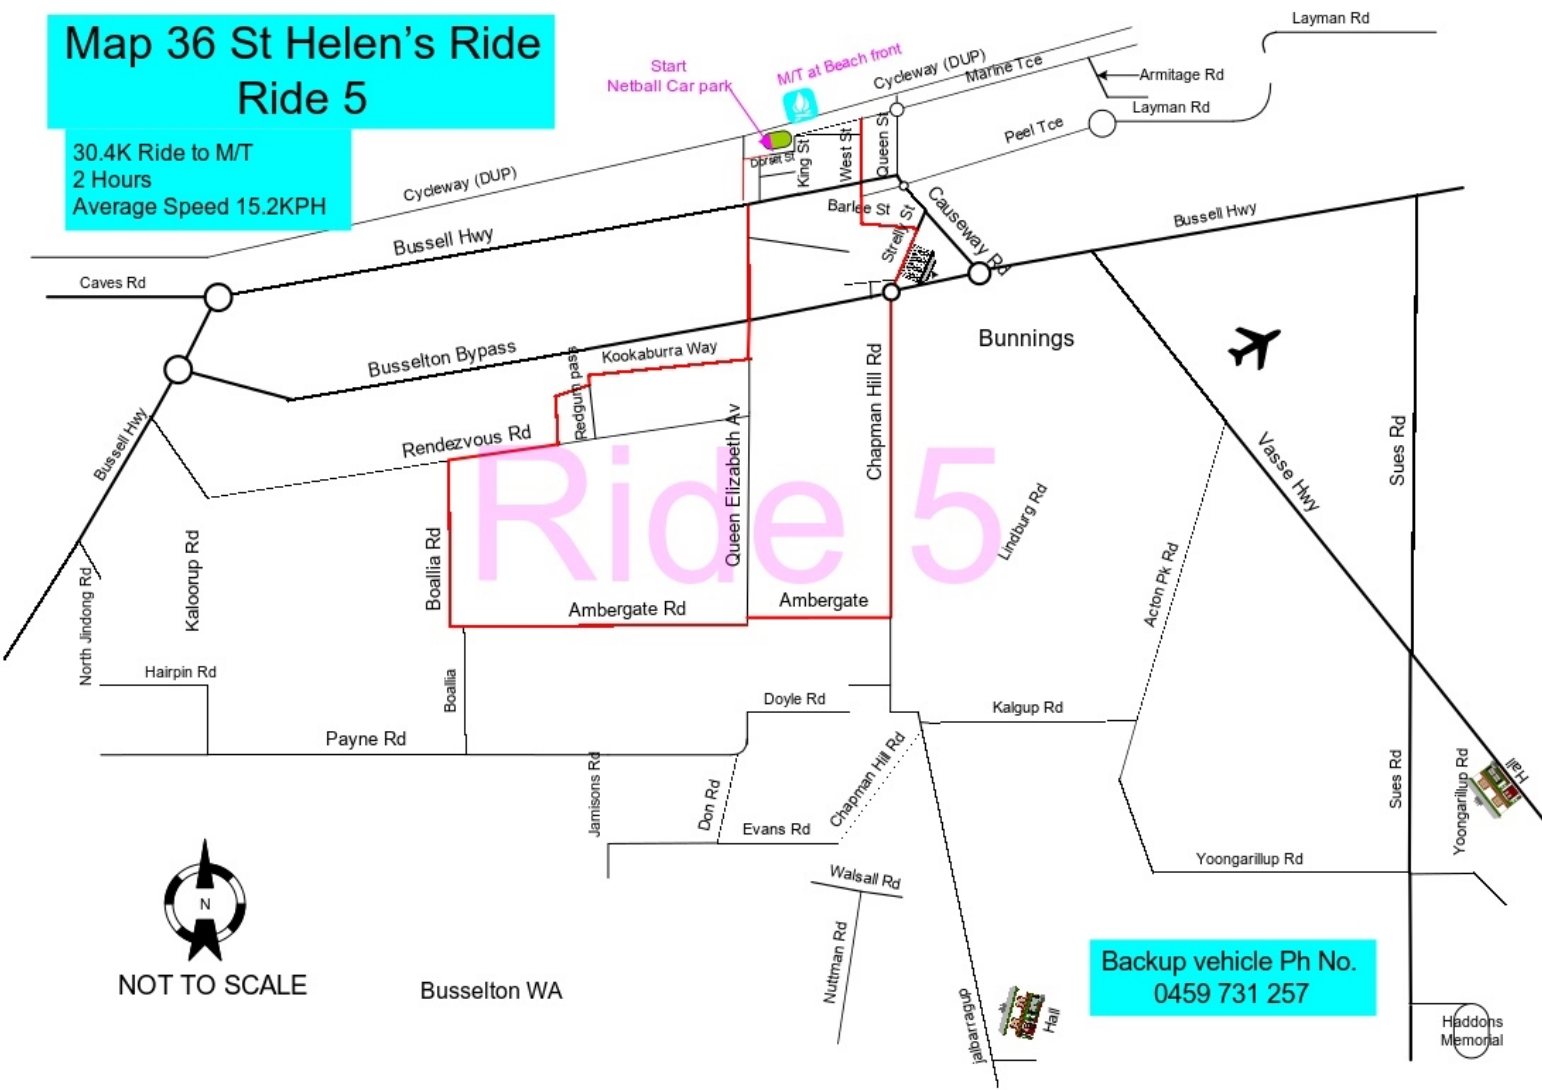

Busselton WA

St Helen's Ride 36

Backup vehicle Ph No.
0459 731 257

43.3K Ride to M/T
2 Hours
Average Speed 21.7KPH

Busselton WA

St Helen's Ride 36

Backup vehicle Ph No.
0459 731 257

43.3K Ride to M/T
2 Hours
Average Speed 21.7KPH

St Helen's Ride 36

Backup vehicle Ph No.
0459 731 257

36.6K Ride to M/T
2 Hours
Average Speed 18.3KPH

Busselton WA
 30K Ride to M/T
 2 Hours
 Average Speed 15.0

Map 36 St Helen's Ride

Backup vehicle Ph No.
 0459 731 257

Map 36 St Helen's Ride Ride 5

30.4K Ride to M/T
2 Hours
Average Speed 15.2KPH

NOT TO SCALE

Busselton WA

Backup vehicle Ph No.
0459 731 257