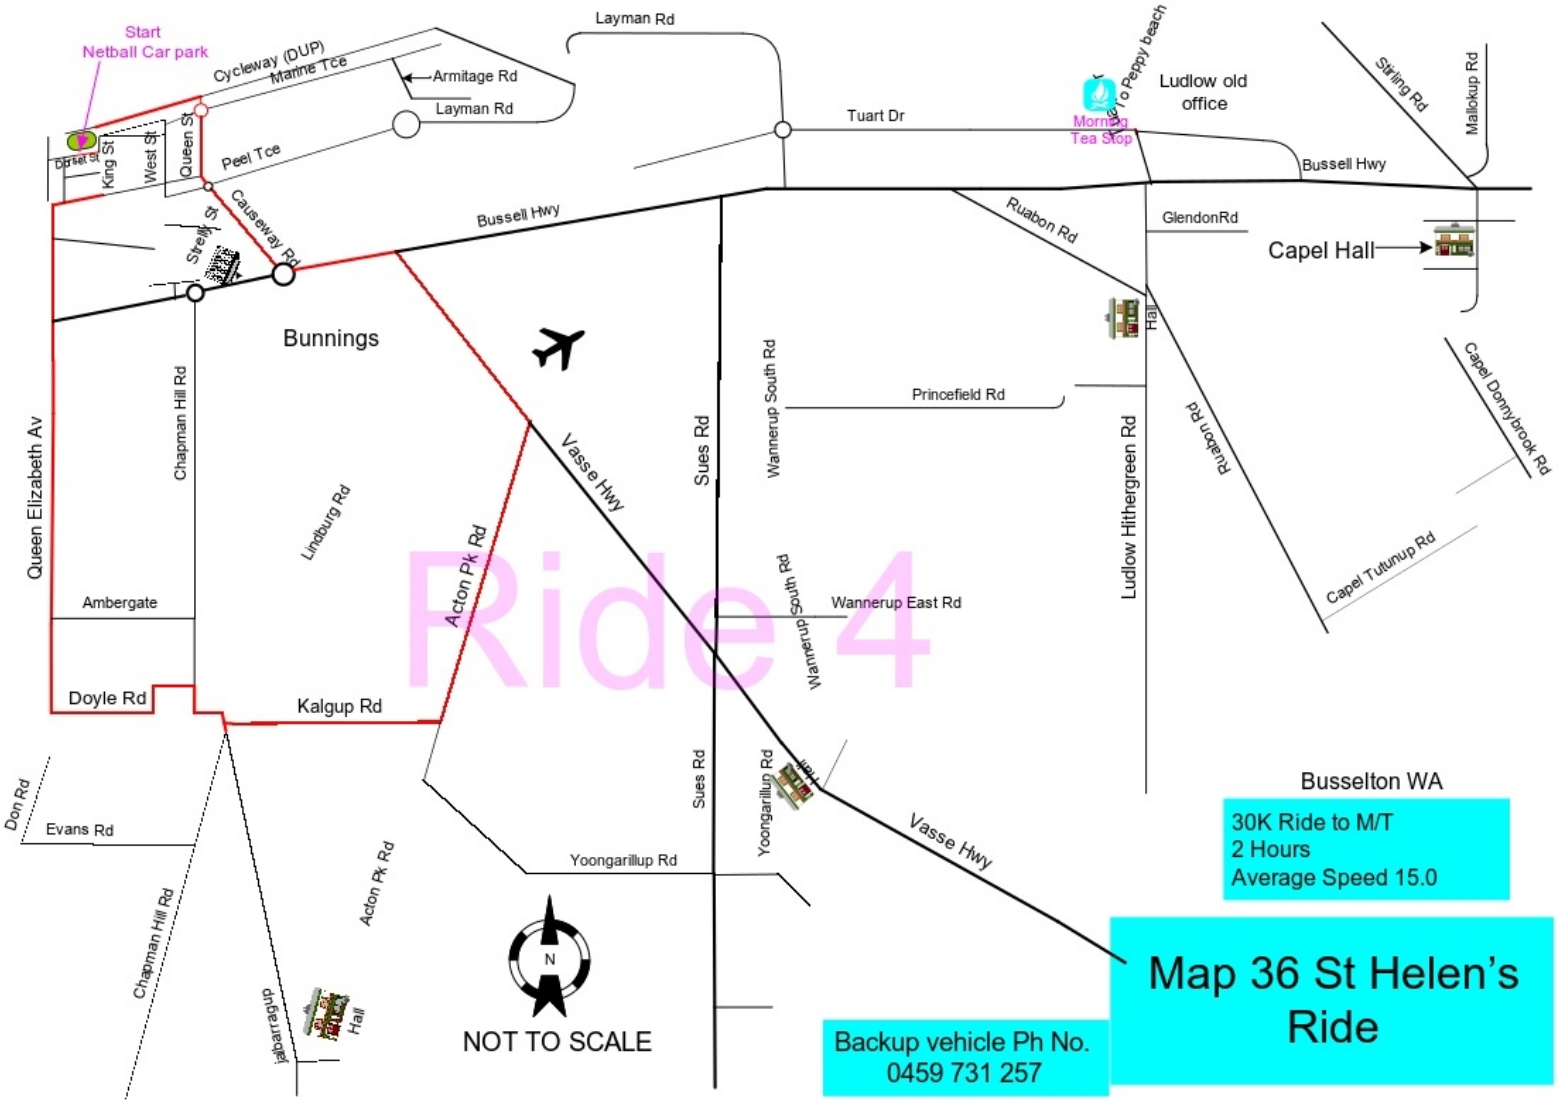

Busselton WA

St Helen's Ride 36

Backup vehicle Ph No.
0459 731 257

43.3K Ride to M/T
2 Hours
Average Speed 21.7KPH

Busselton WA

St Helen's Ride 36

Backup vehicle Ph No.
0459 731 257

43.3K Ride to M/T
2 Hours
Average Speed 21.7KPH

St Helen's Ride 36

Backup vehicle Ph No.
0459 731 257

36.6K Ride to M/T
2 Hours
Average Speed 18.3KPH

Busselton WA
 30K Ride to M/T
 2 Hours
 Average Speed 15.0

Map 36 St Helen's Ride

Backup vehicle Ph No.
 0459 731 257

Map 36 St Helen's Ride Ride 5

30.4K Ride to M/T
2 Hours
Average Speed 15.2KPH

NOT TO SCALE

Busselton WA

Backup vehicle Ph No.
0459 731 257