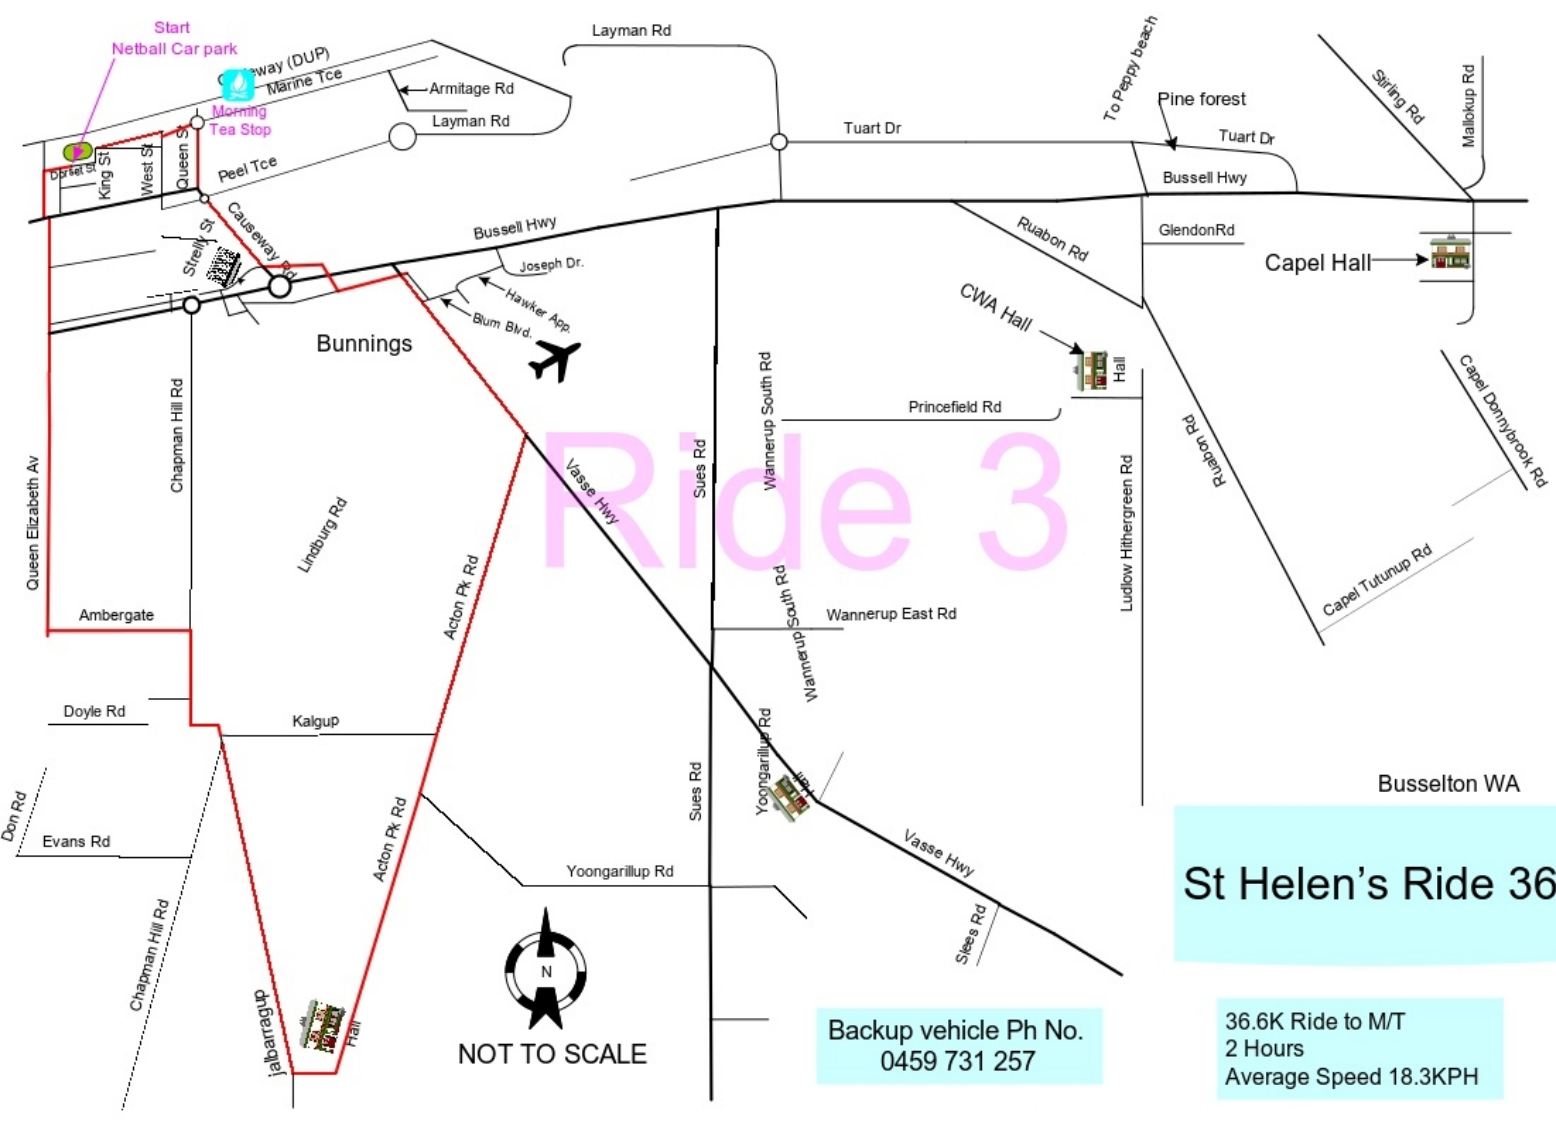

Busselton WA

St Helen's Ride 36

Backup vehicle Ph No.
0459 731 257

43.3K Ride to M/T
2 Hours
Average Speed 21.7KPH

Busselton WA

St Helen's Ride 36

Backup vehicle Ph No.
0459 731 257

43.3K Ride to M/T
2 Hours
Average Speed 21.7KPH

St Helen's Ride 36

Backup vehicle Ph No.
0459 731 257

36.6K Ride to M/T
2 Hours
Average Speed 18.3KPH

Busselton WA
 30K Ride to M/T
 2 Hours
 Average Speed 15.0

Map 36 St Helen's Ride

Backup vehicle Ph No.
 0459 731 257

Map 36 St Helen's Ride Ride 5

30.4K Ride to M/T
2 Hours
Average Speed 15.2KPH

NOT TO SCALE

Busselton WA

Backup vehicle Ph No.
0459 731 257