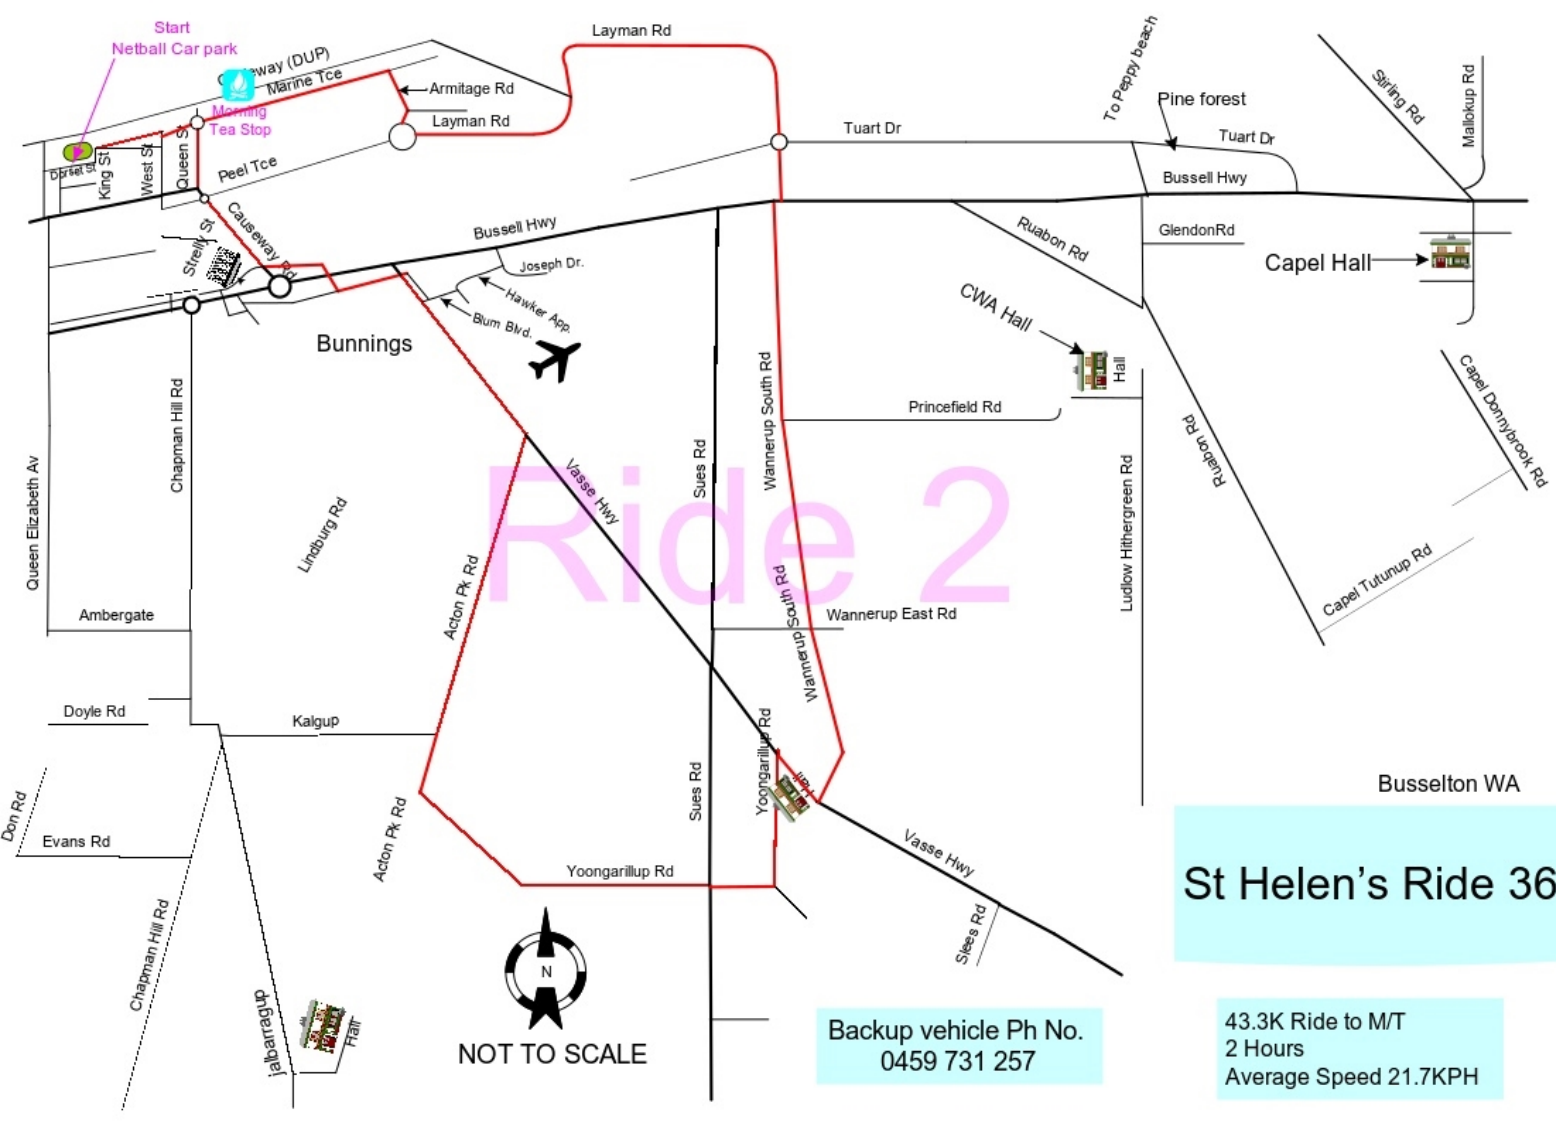

Busselton WA

St Helen's Ride 36

Backup vehicle Ph No.
0459 731 257

43.3K Ride to M/T
2 Hours
Average Speed 21.7KPH

Busselton WA

St Helen's Ride 36

Backup vehicle Ph No.
0459 731 257

43.3K Ride to M/T
2 Hours
Average Speed 21.7KPH

St Helen's Ride 36

Backup vehicle Ph No.
0459 731 257

36.6K Ride to M/T
2 Hours
Average Speed 18.3KPH

Busselton WA
 30K Ride to M/T
 2 Hours
 Average Speed 15.0

Map 36 St Helen's Ride

Backup vehicle Ph No.
 0459 731 257

Map 36 St Helen's Ride Ride 5

30.4K Ride to M/T
2 Hours
Average Speed 15.2KPH

NOT TO SCALE

Busselton WA

Backup vehicle Ph No.
0459 731 257