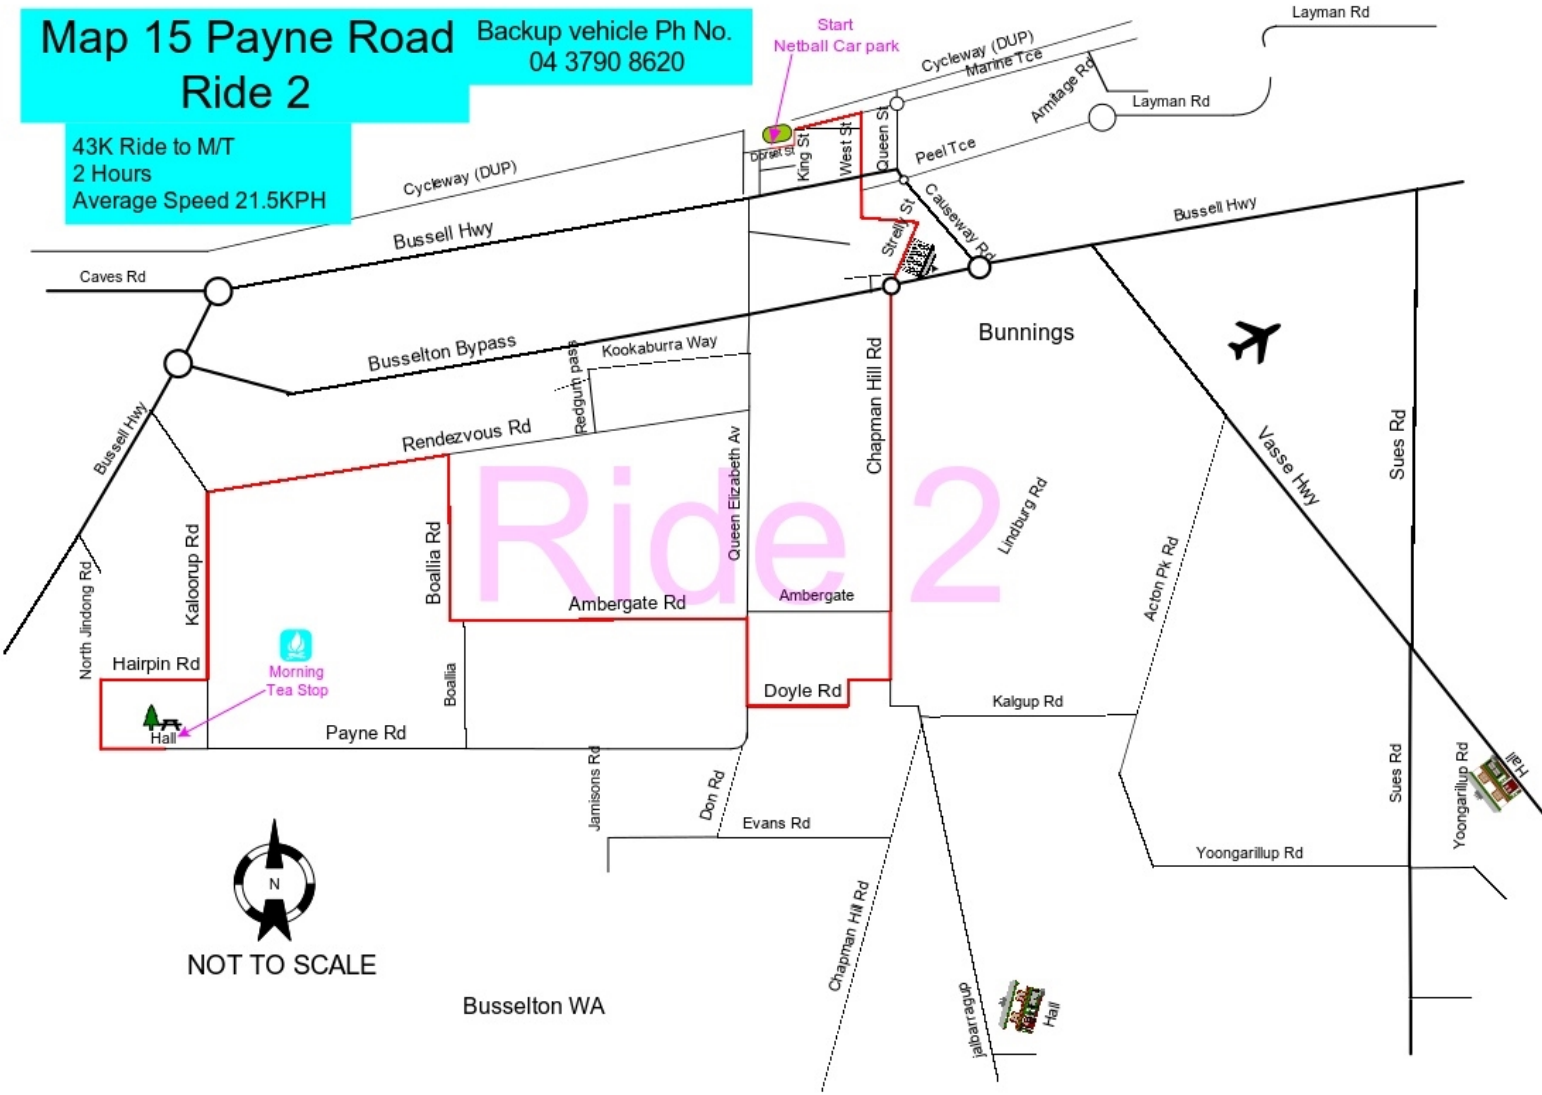

# Map 15 Payne Road Ride 1

Backup vehicle Ph No.  
04 3790 8620

50K Ride to M/T  
2 Hours  
Average Speed 25KPH

NOT TO SCALE

Busselton WA

# Map 15 Payne Road Ride 2

Backup vehicle Ph No. 04 3790 8620

43K Ride to M/T  
2 Hours  
Average Speed 21.5KPH

# Map 15 Payne Road Ride 6

Backup vehicle Ph No. 0459 731 257

21.7K Ride to M/T  
2 Hours  
Average Speed 10.8KPH