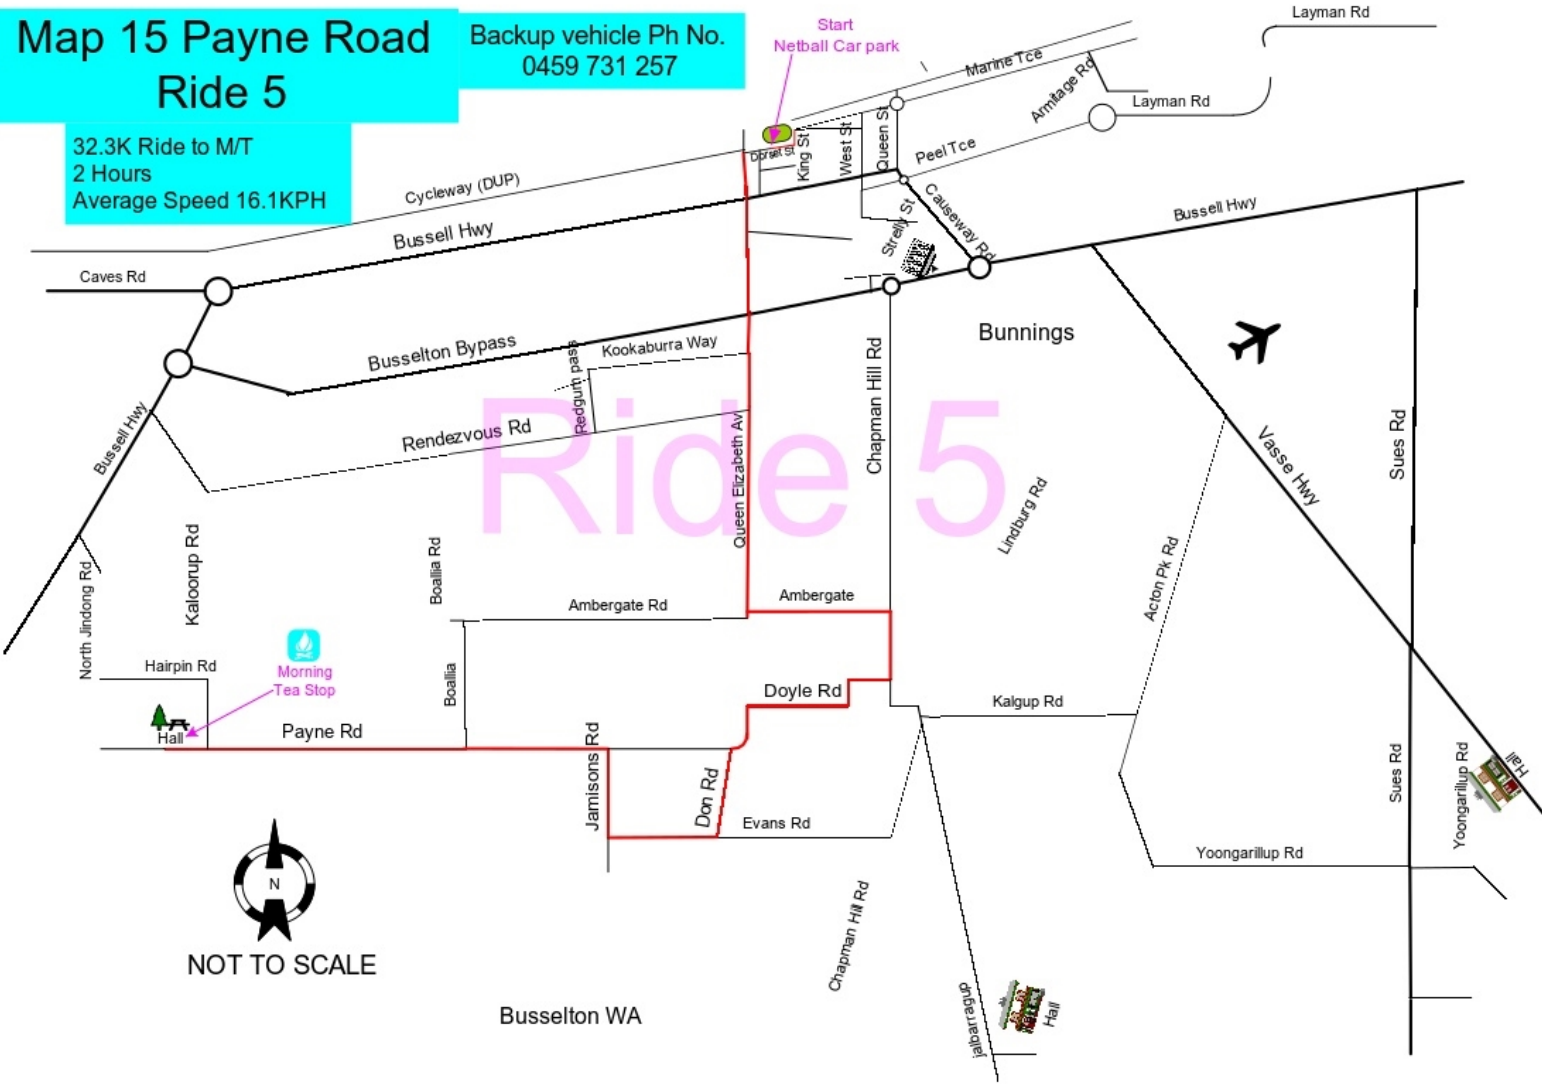

Map 15 Payne Road Ride 5

Backup vehicle Ph No. 0459 731 257

32.3K Ride to M/T
2 Hours
Average Speed 16.1KPH

NOT TO SCALE

Bussellton WA