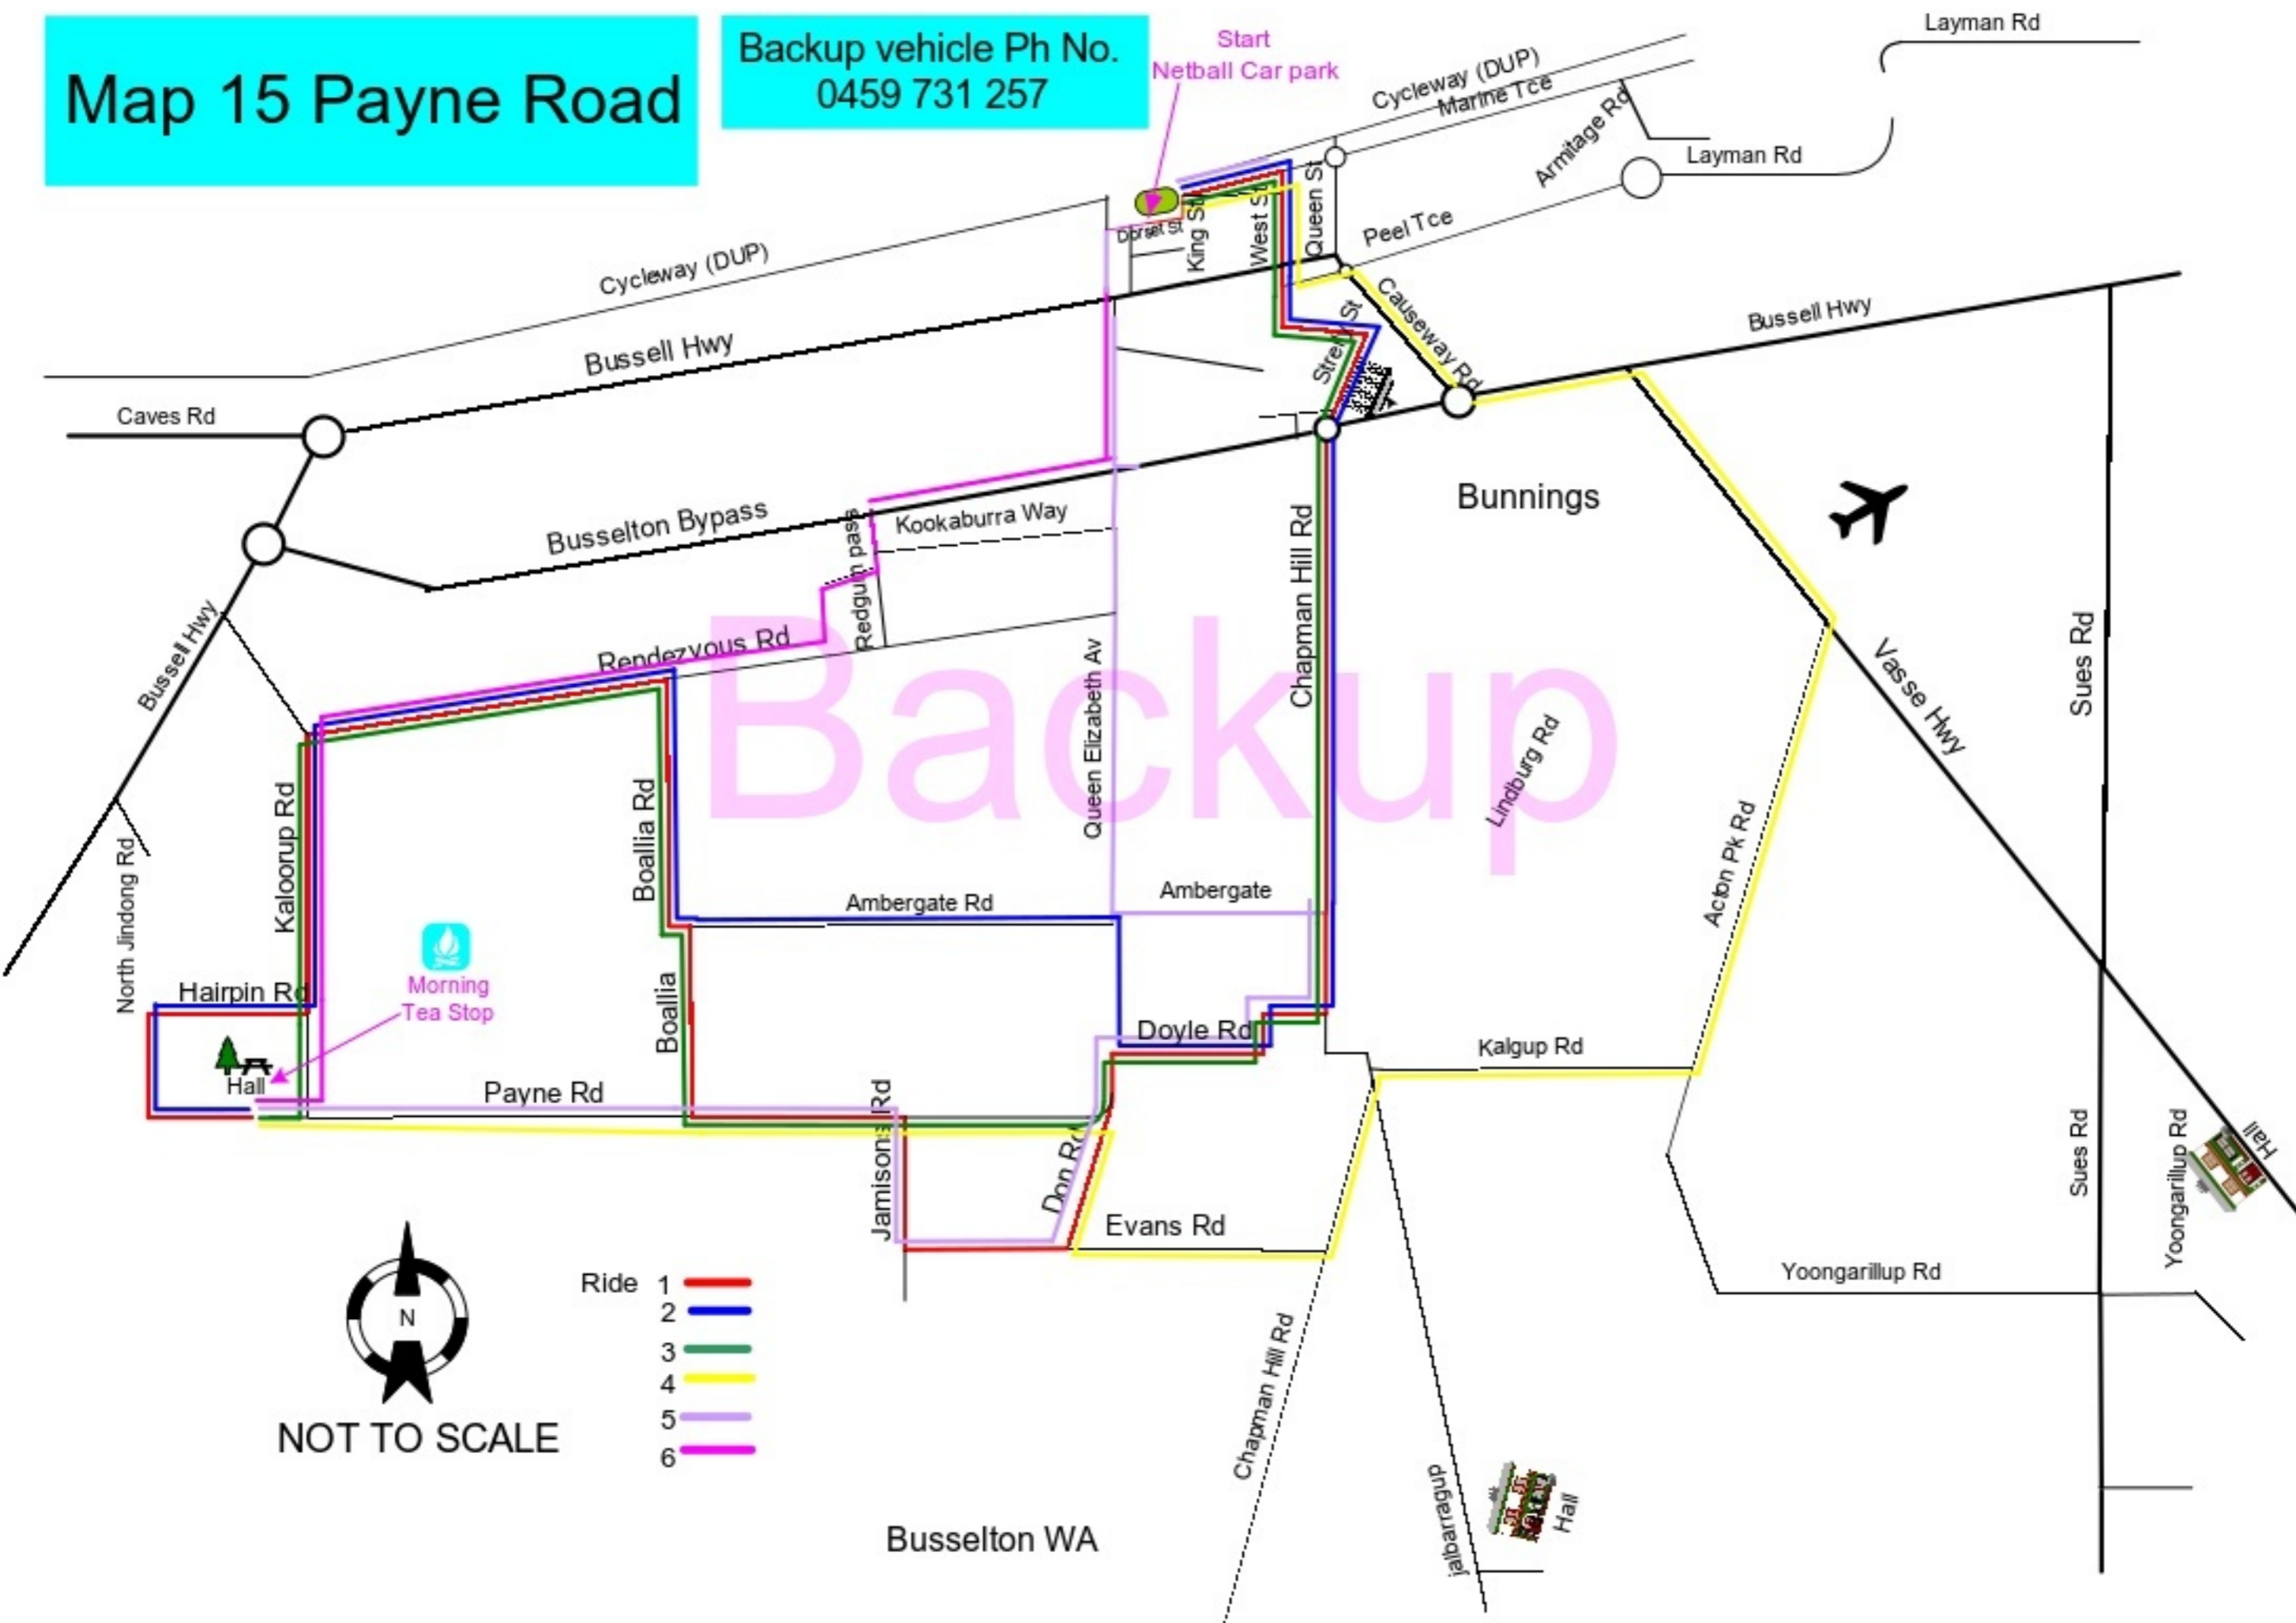

Map 15 Payne Road

Backup vehicle Ph No.
0459 731 257

NOT TO SCALE

1. Ride
2. 1 —
   - 2 —
   - 3 —
   - 4 —
   - 5 —
   - 6 —

Busselton WA