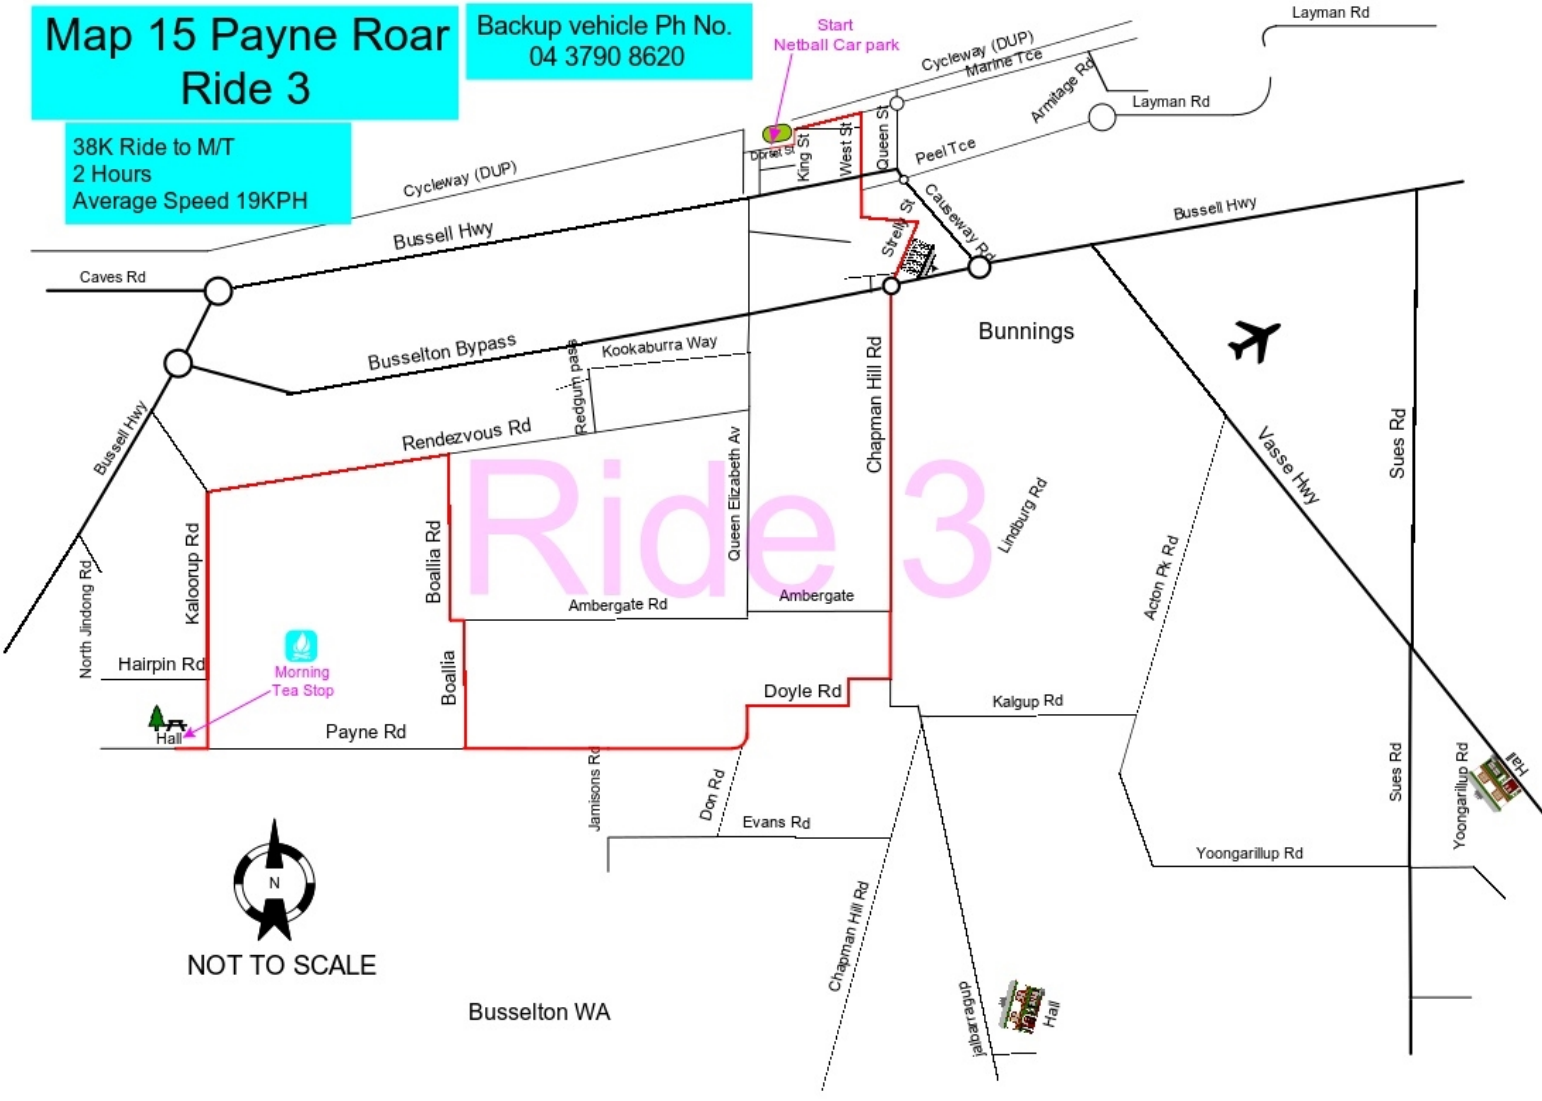

# Map 15 Payne Road Ride 1

Backup vehicle Ph No.  
04 3790 8620

50K Ride to M/T  
2 Hours  
Average Speed 25KPH

NOT TO SCALE

Busselton WA

# Map 15 Payne Road Ride 2

Backup vehicle Ph No. 04 3790 8620

43K Ride to M/T  
2 Hours  
Average Speed 21.5KPH

# Map 15 Payne Roar Ride 3

Backup vehicle Ph No. 04 3790 8620

38K Ride to M/T  
2 Hours  
Average Speed 19KPH

NOT TO SCALE

Bussellton WA

# Map 15 Payne Road Ride 6

Backup vehicle Ph No. 0459 731 257

21.7K Ride to M/T  
2 Hours  
Average Speed 10.8KPH