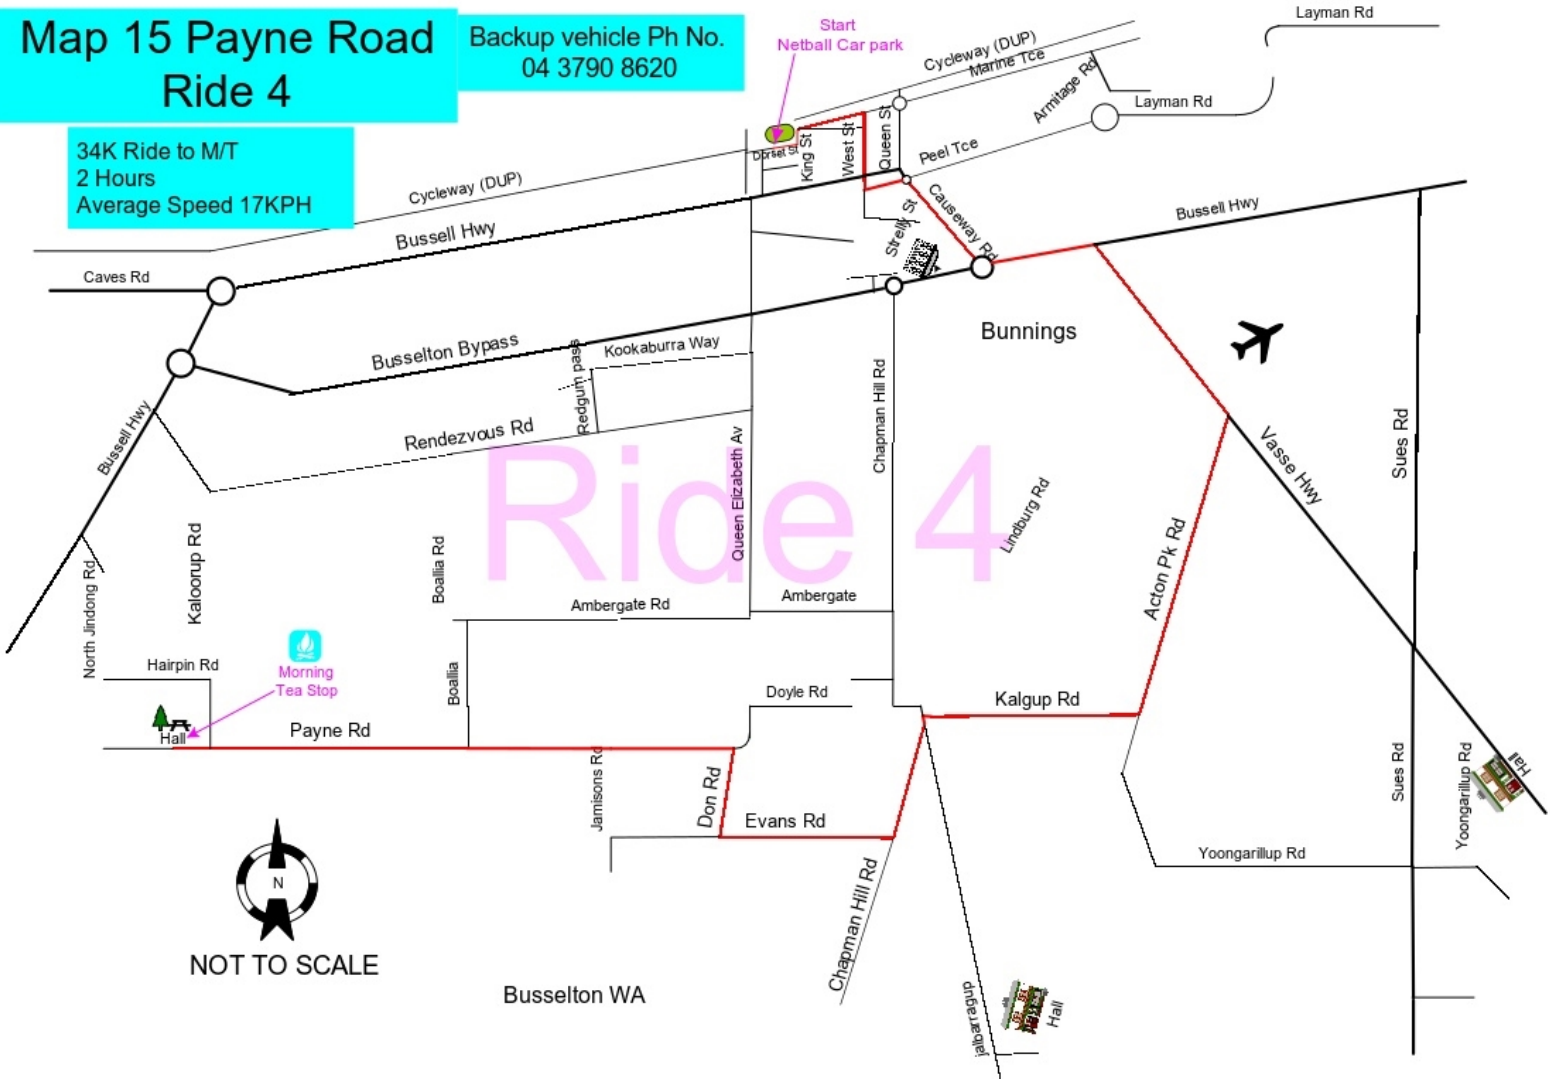

Map 15 Payne Road Ride 4

Backup vehicle Ph No. 04 3790 8620

34K Ride to M/T
2 Hours
Average Speed 17KPH

Start
Netball Car park

NOT TO SCALE

Busselton WA