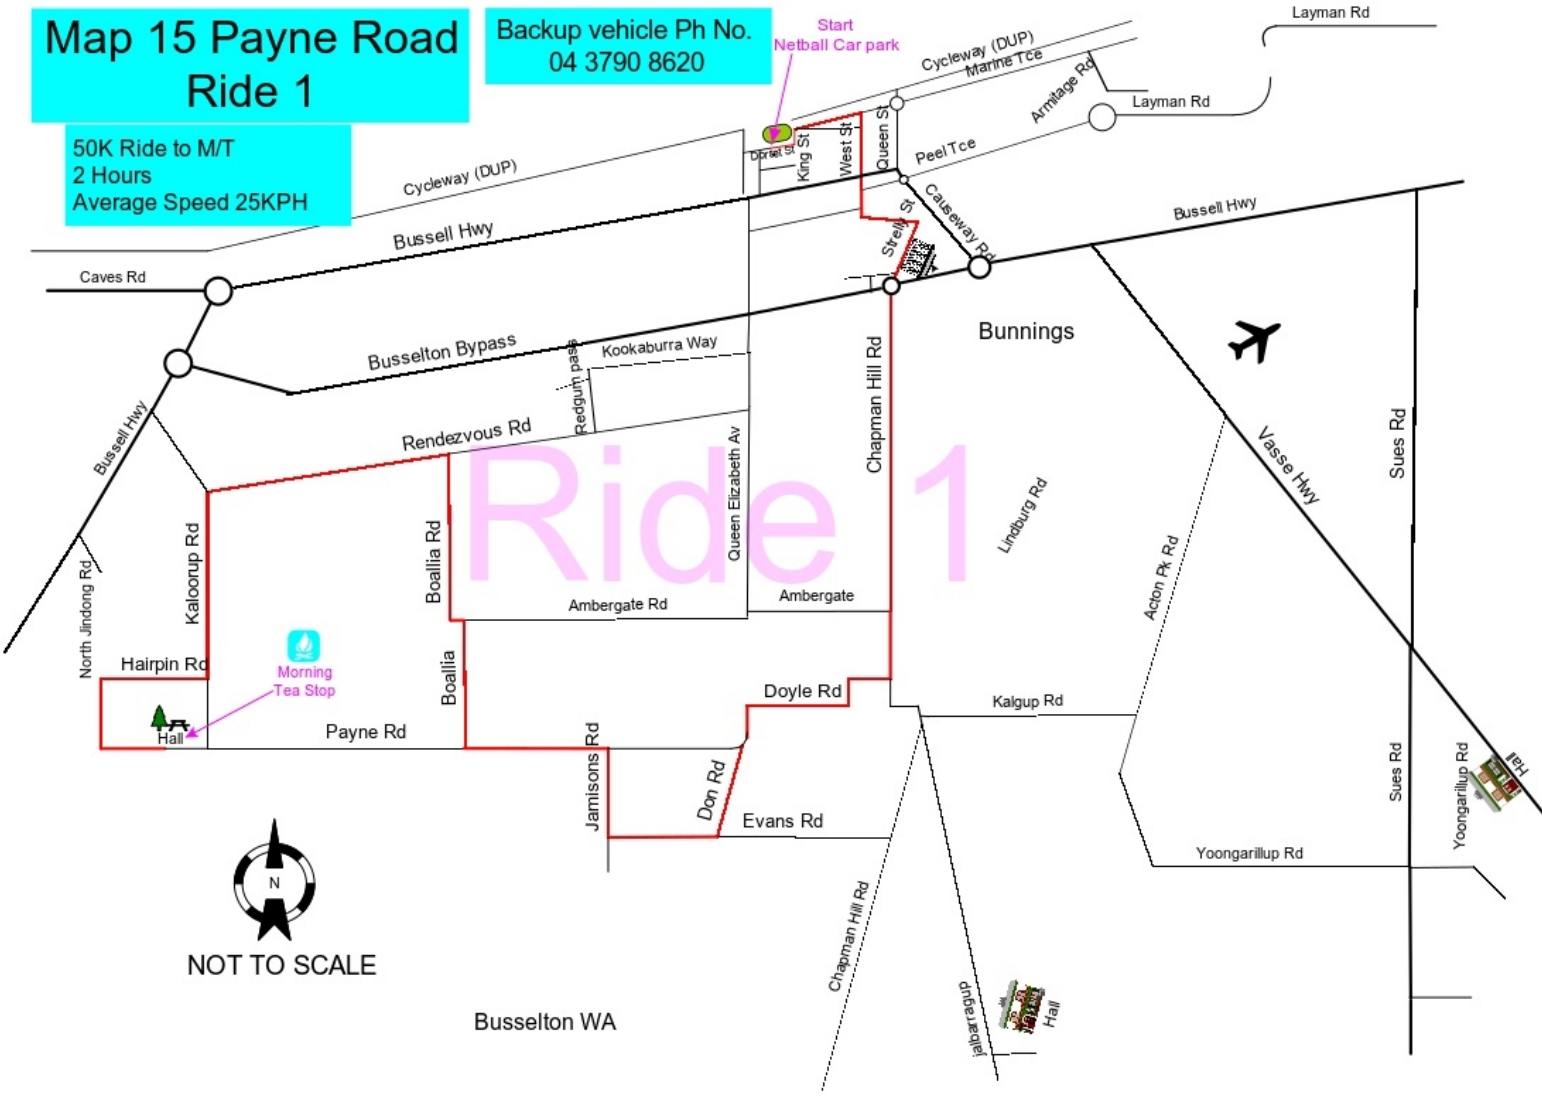

# Map 15 Payne Road Ride 1

Backup vehicle Ph No.  
04 3790 8620

50K Ride to M/T  
2 Hours  
Average Speed 25KPH

NOT TO SCALE

Busselton WA

# Map 15 Payne Road Ride 2

Backup vehicle Ph No. 04 3790 8620

43K Ride to M/T  
2 Hours  
Average Speed 21.5KPH

# Map 15 Payne Roar Ride 3

Backup vehicle Ph No. 04 3790 8620

38K Ride to M/T  
2 Hours  
Average Speed 19KPH

NOT TO SCALE

Bussellton WA

# Map 15 Payne Road Ride 6

Backup vehicle Ph No. 0459 731 257

21.7K Ride to M/T  
2 Hours  
Average Speed 10.8KPH