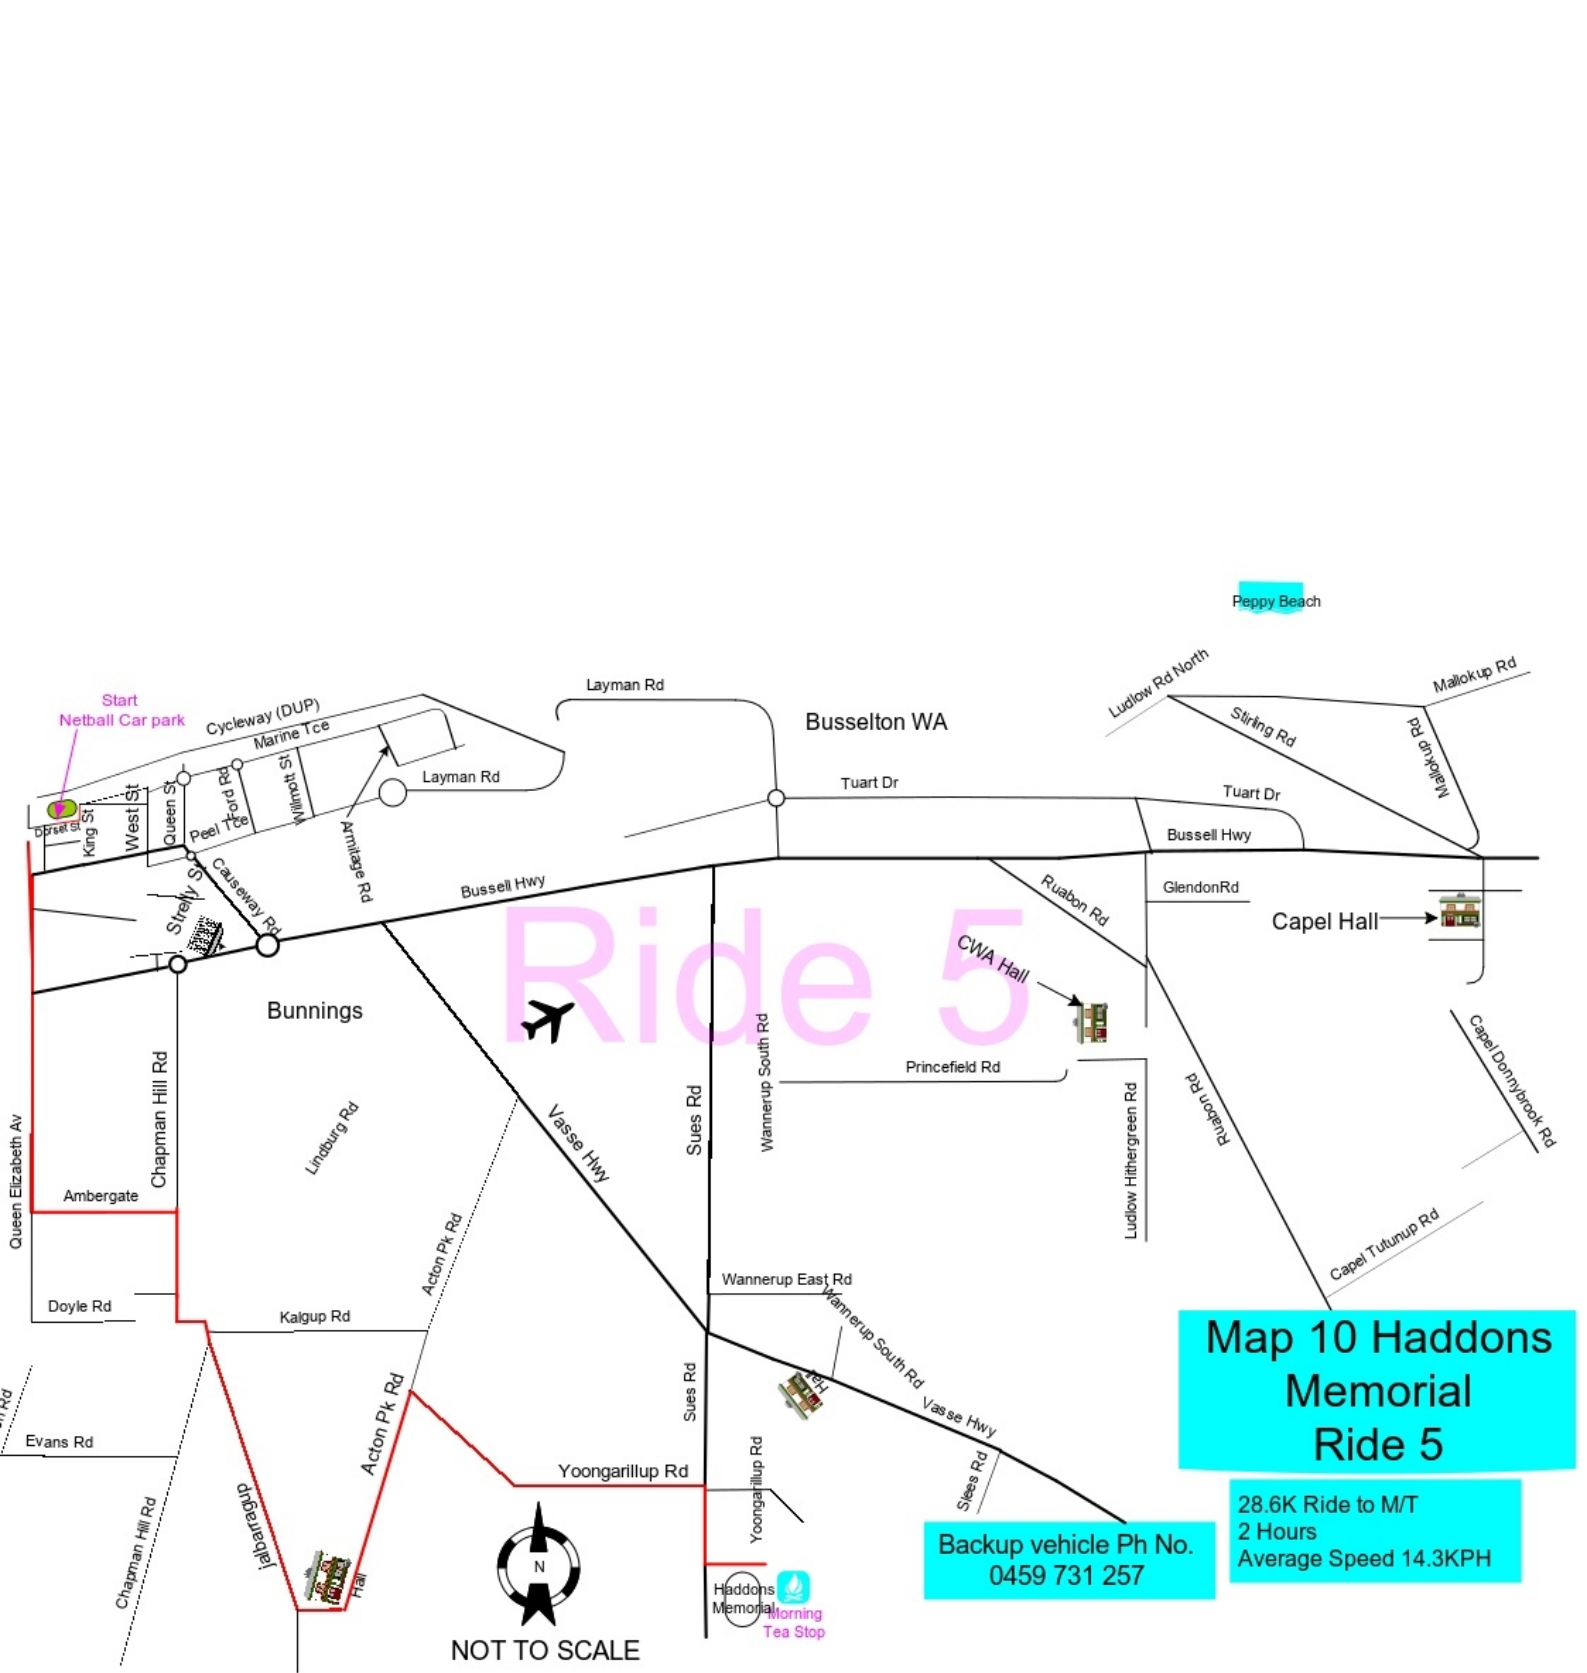

Start Netball Car park

Ride 2

Map 10 Haddons Memorial Ride 2

41.4K Ride to M/T
2 Hours
Average Speed 20.7KPH

Backup vehicle Ph No. 0459 731 257

Map 10 Haddons Memorial Ride 3

38.3K Ride to M/T
 2 Hours
 Average Speed 19.3KPH

31.3K Ride to M/T
2 Hours
Average Speed 15.7KPH

NOT TO SCALE

Ride 4

Start Netball Car park

Ride 5

Map 10 Haddons Memorial Ride 5

28.6K Ride to M/T
2 Hours
Average Speed 14.3KPH

Backup vehicle Ph No. 0459 731 257

Ride 6

Map 10 Haddons Memorial Ride 6

28.6K Ride to M/T
2 Hours
Average Speed 14.3KPH

Backup vehicle Ph No.
0459 731 257

NOT TO SCALE