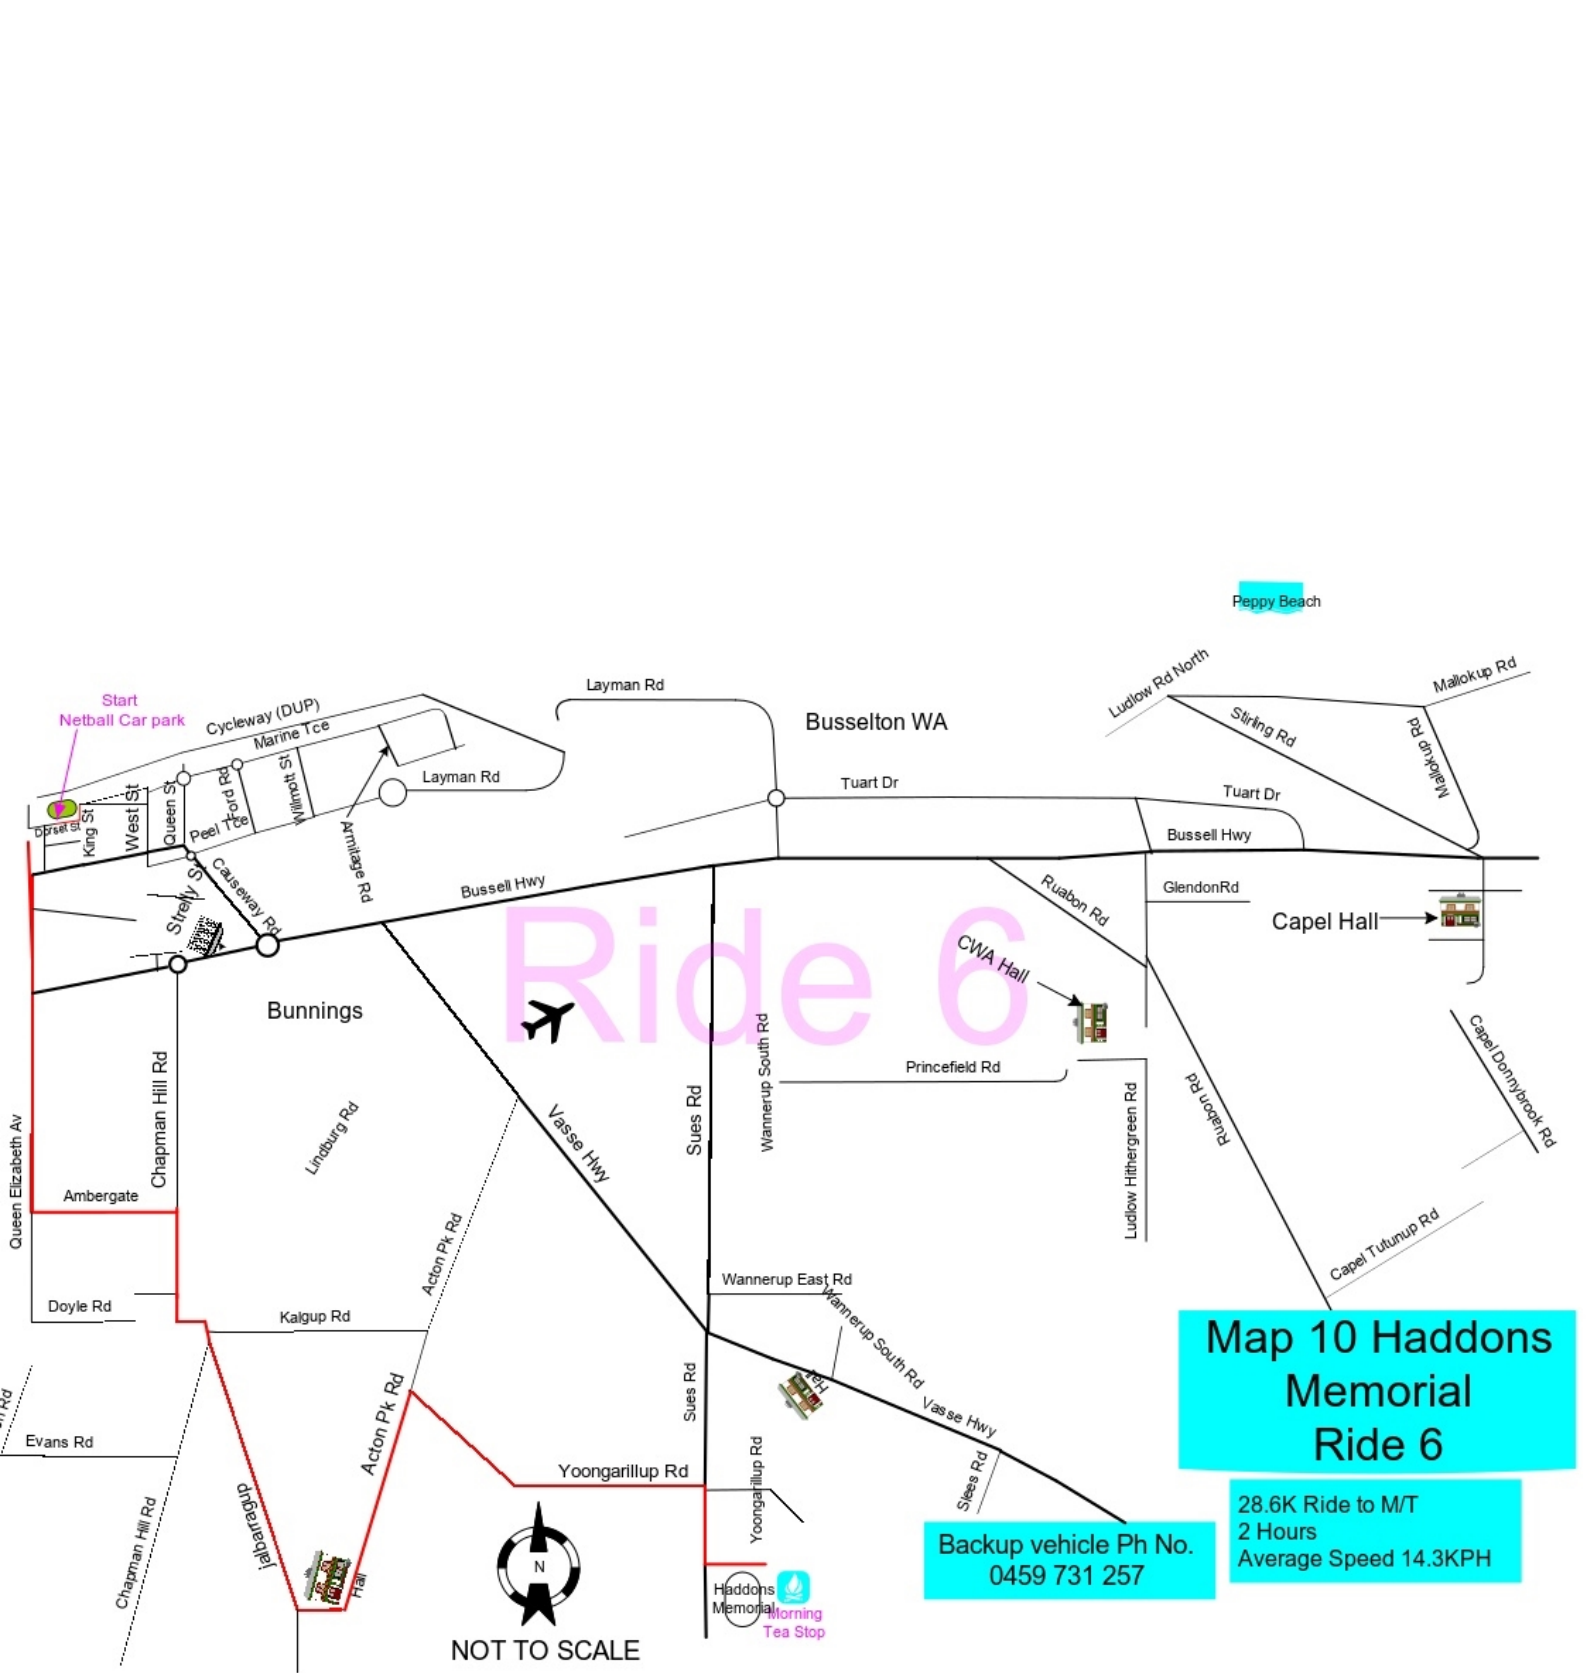

Map 10 Haddons Memorial

Backup vehicle Ph No. 0459 731 257

NOT TO SCALE

Start
Netball Car park

Ride 1

Map 10 Haddons Memorial Ride 1

49.1K Ride to M/T
2 Hours
Average Speed 24.5KPH

Backup vehicle Ph No. 0459 731 257

Start Netball Car park

Ride 2

Map 10 Haddons Memorial Ride 2

41.4K Ride to M/T
2 Hours
Average Speed 20.7KPH

Backup vehicle Ph No. 0459 731 257

Map 10 Haddons Memorial Ride 3

38.3K Ride to M/T
 2 Hours
 Average Speed 19.3KPH

31.3K Ride to M/T
2 Hours
Average Speed 15.7KPH

NOT TO SCALE

Ride 4

Start Netball Car park

Ride 5

Map 10 Haddons Memorial Ride 5

28.6K Ride to M/T
2 Hours
Average Speed 14.3KPH

Backup vehicle Ph No. 0459 731 257

Ride 6

Map 10 Haddons Memorial Ride 6

28.6K Ride to M/T
2 Hours
Average Speed 14.3KPH

Backup vehicle Ph No.
0459 731 257

NOT TO SCALE