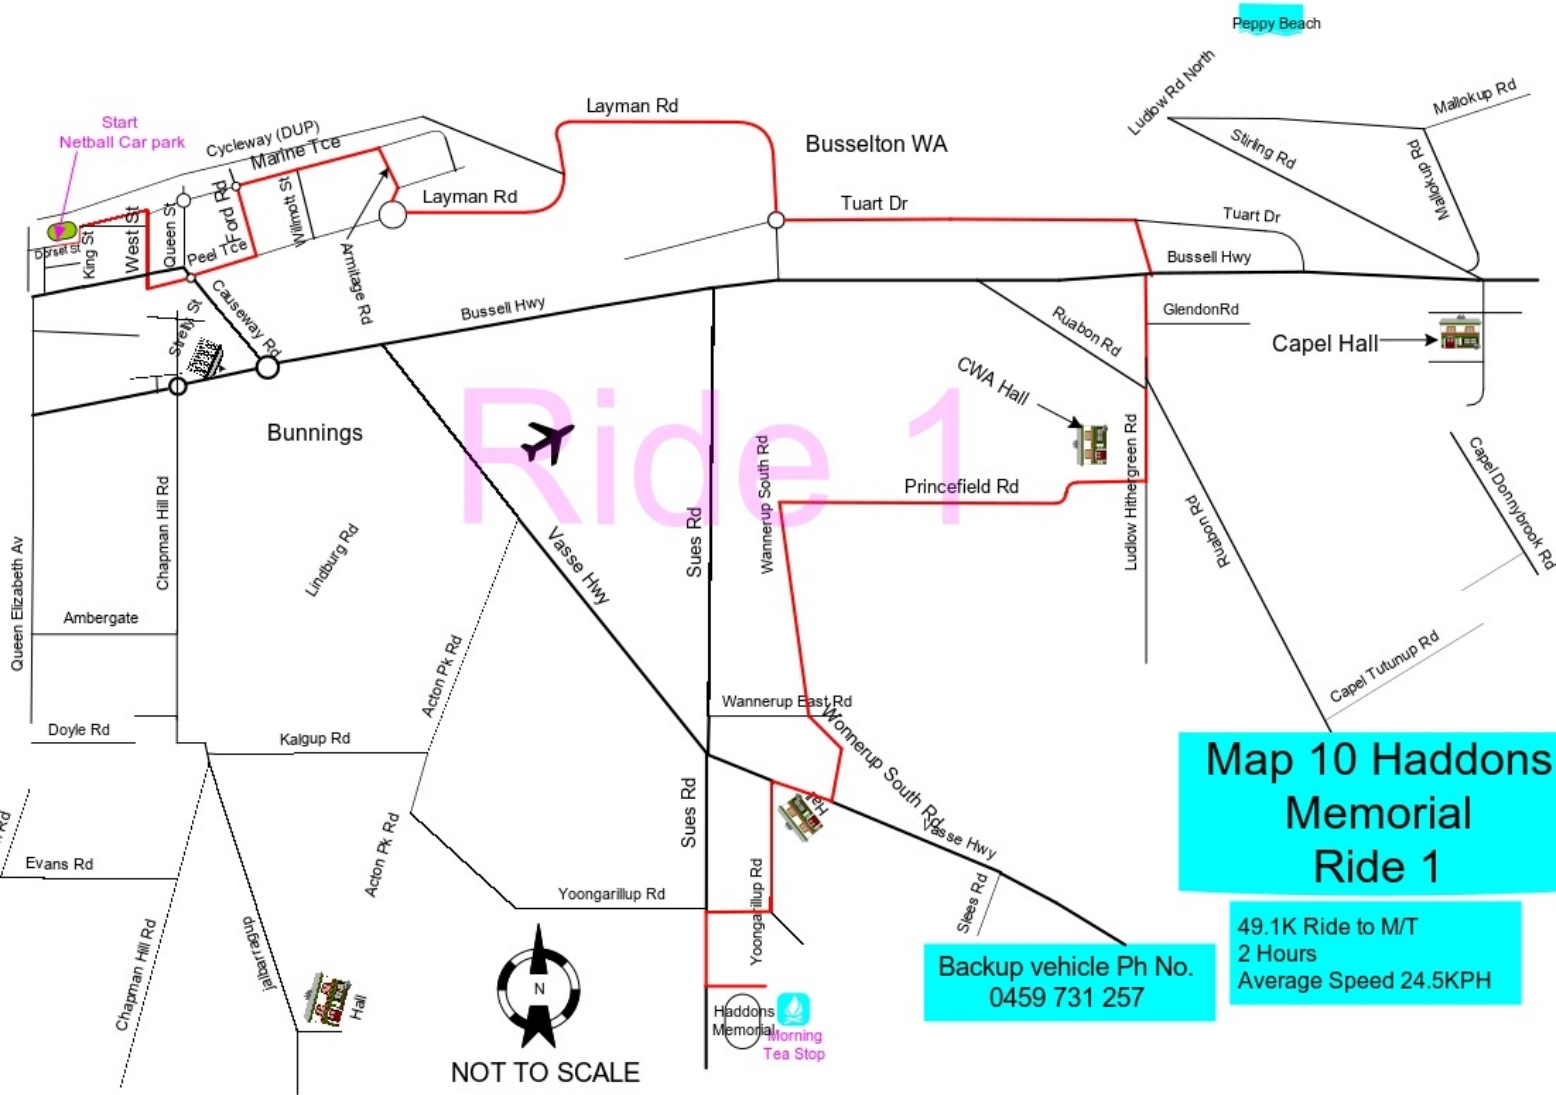

Map 10 Haddons Memorial

Backup vehicle Ph No. 0459 731 257

NOT TO SCALE

Start
Netball Car park

Ride 1

Map 10 Haddons Memorial Ride 1

49.1K Ride to M/T
2 Hours
Average Speed 24.5KPH

Backup vehicle Ph No. 0459 731 257

Start Netball Car park

Ride 2

Map 10 Haddons Memorial Ride 2

41.4K Ride to M/T
2 Hours
Average Speed 20.7KPH

Backup vehicle Ph No. 0459 731 257

Map 10 Haddons Memorial Ride 3

38.3K Ride to M/T
 2 Hours
 Average Speed 19.3KPH

31.3K Ride to M/T
2 Hours
Average Speed 15.7KPH

NOT TO SCALE

Ride 4

Start Netball Car park

Ride 5

Map 10 Haddons Memorial Ride 5

28.6K Ride to M/T
2 Hours
Average Speed 14.3KPH

Backup vehicle Ph No. 0459 731 257

Ride 6

Map 10 Haddons Memorial Ride 6

28.6K Ride to M/T
2 Hours
Average Speed 14.3KPH

Backup vehicle Ph No.
0459 731 257

NOT TO SCALE