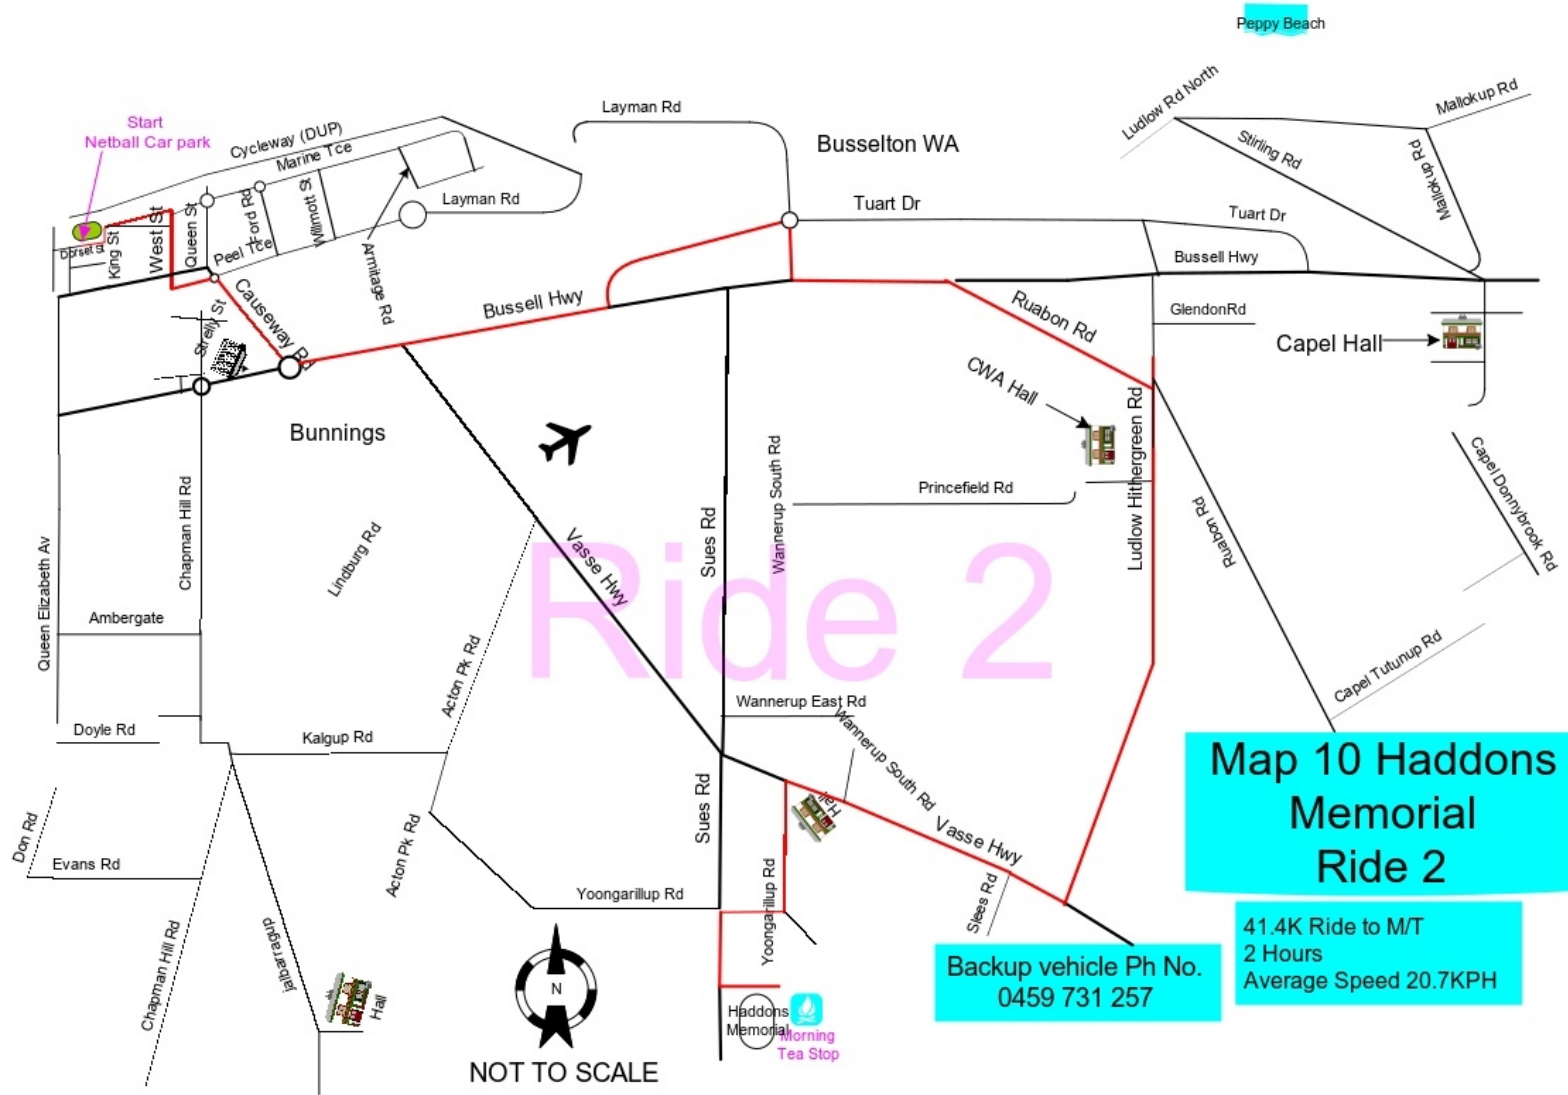

Map 10 Haddons Memorial

Backup vehicle Ph No. 0459 731 257

NOT TO SCALE

Start
Netball Car park

Ride 1

Map 10 Haddons Memorial Ride 1

49.1K Ride to M/T
2 Hours
Average Speed 24.5KPH

Backup vehicle Ph No. 0459 731 257

Start Netball Car park

Ride 2

Map 10 Haddons Memorial Ride 2

41.4K Ride to M/T
2 Hours
Average Speed 20.7KPH

Backup vehicle Ph No. 0459 731 257

Map 10 Haddons Memorial Ride 3

38.3K Ride to M/T
 2 Hours
 Average Speed 19.3KPH

31.3K Ride to M/T
2 Hours
Average Speed 15.7KPH

NOT TO SCALE

Ride 4

Start Netball Car park

Ride 5

Map 10 Haddons Memorial Ride 5

28.6K Ride to M/T
2 Hours
Average Speed 14.3KPH

Backup vehicle Ph No. 0459 731 257

Ride 6

Map 10 Haddons Memorial Ride 6

28.6K Ride to M/T
2 Hours
Average Speed 14.3KPH

Backup vehicle Ph No.
0459 731 257

NOT TO SCALE