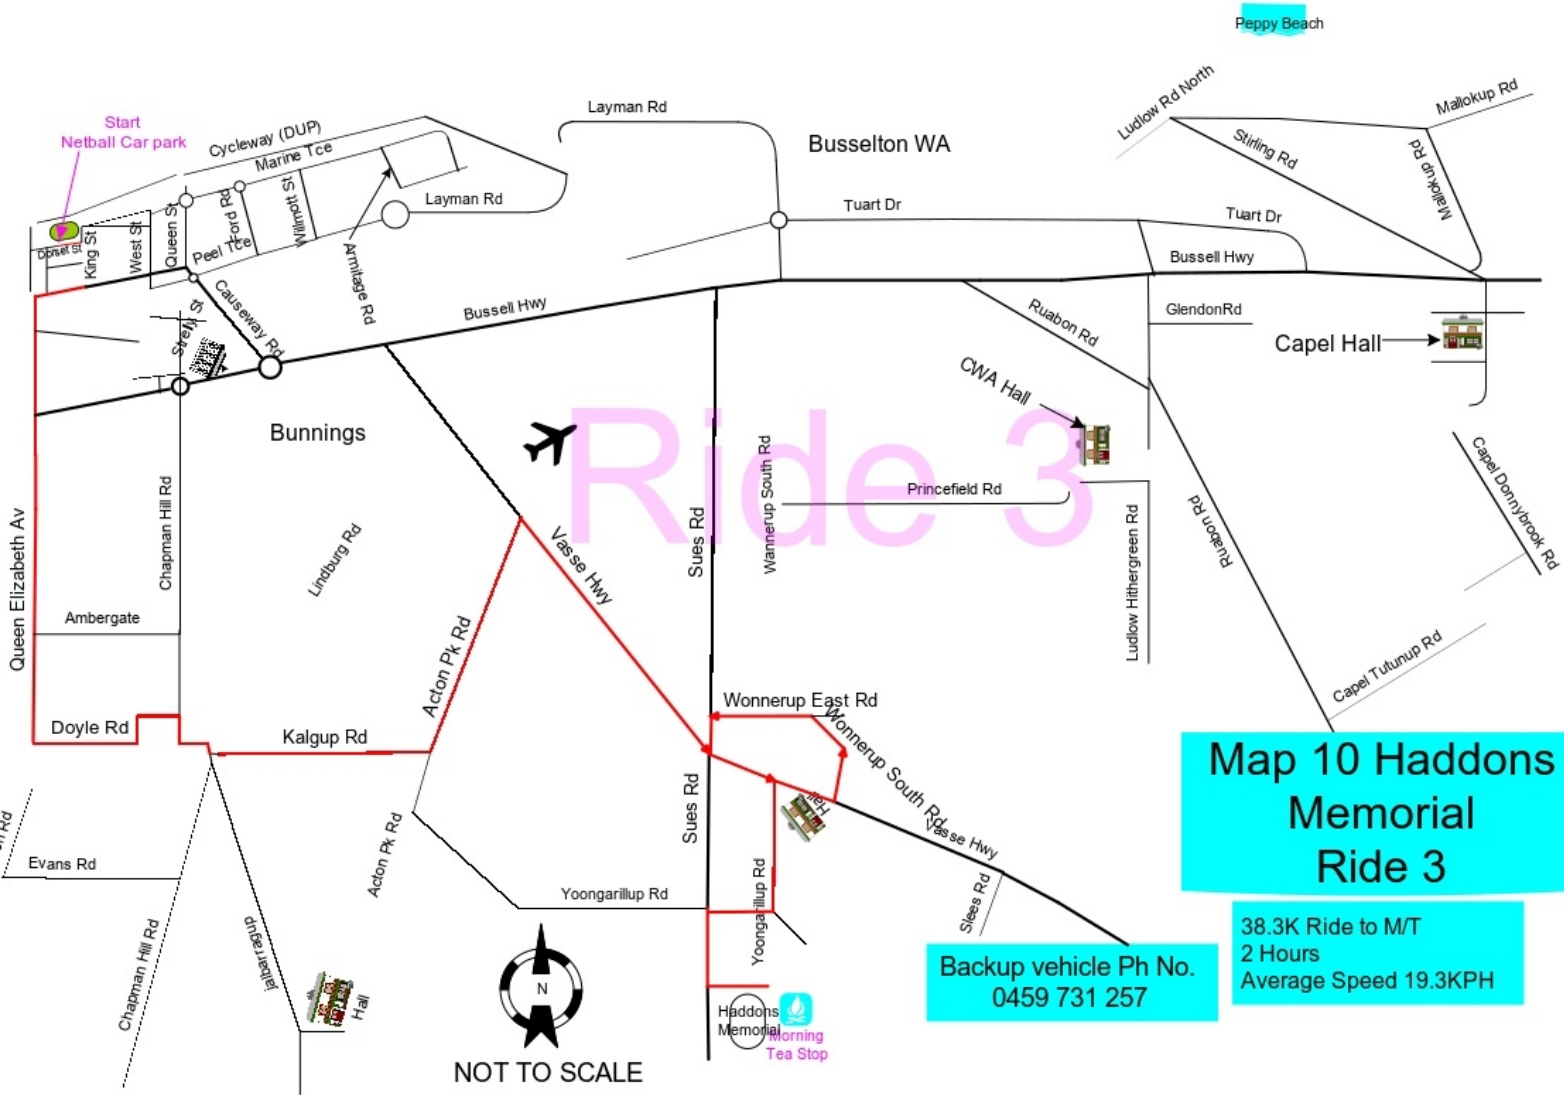

Map 10 Haddons Memorial

Backup vehicle Ph No. 0459 731 257

NOT TO SCALE

Start
Netball Car park

Ride 1

Map 10 Haddons Memorial Ride 1

49.1K Ride to M/T
2 Hours
Average Speed 24.5KPH

Backup vehicle Ph No. 0459 731 257

Start Netball Car park

Ride 2

Map 10 Haddons Memorial Ride 2

41.4K Ride to M/T
2 Hours
Average Speed 20.7KPH

Backup vehicle Ph No. 0459 731 257

Map 10 Haddons Memorial Ride 3

38.3K Ride to M/T
 2 Hours
 Average Speed 19.3KPH

31.3K Ride to M/T
2 Hours
Average Speed 15.7KPH

NOT TO SCALE

Ride 4

Start Netball Car park

Ride 5

Map 10 Haddons Memorial Ride 5

28.6K Ride to M/T
2 Hours
Average Speed 14.3KPH

Backup vehicle Ph No. 0459 731 257

Ride 6

Map 10 Haddons Memorial Ride 6

28.6K Ride to M/T
2 Hours
Average Speed 14.3KPH

Backup vehicle Ph No.
0459 731 257

NOT TO SCALE