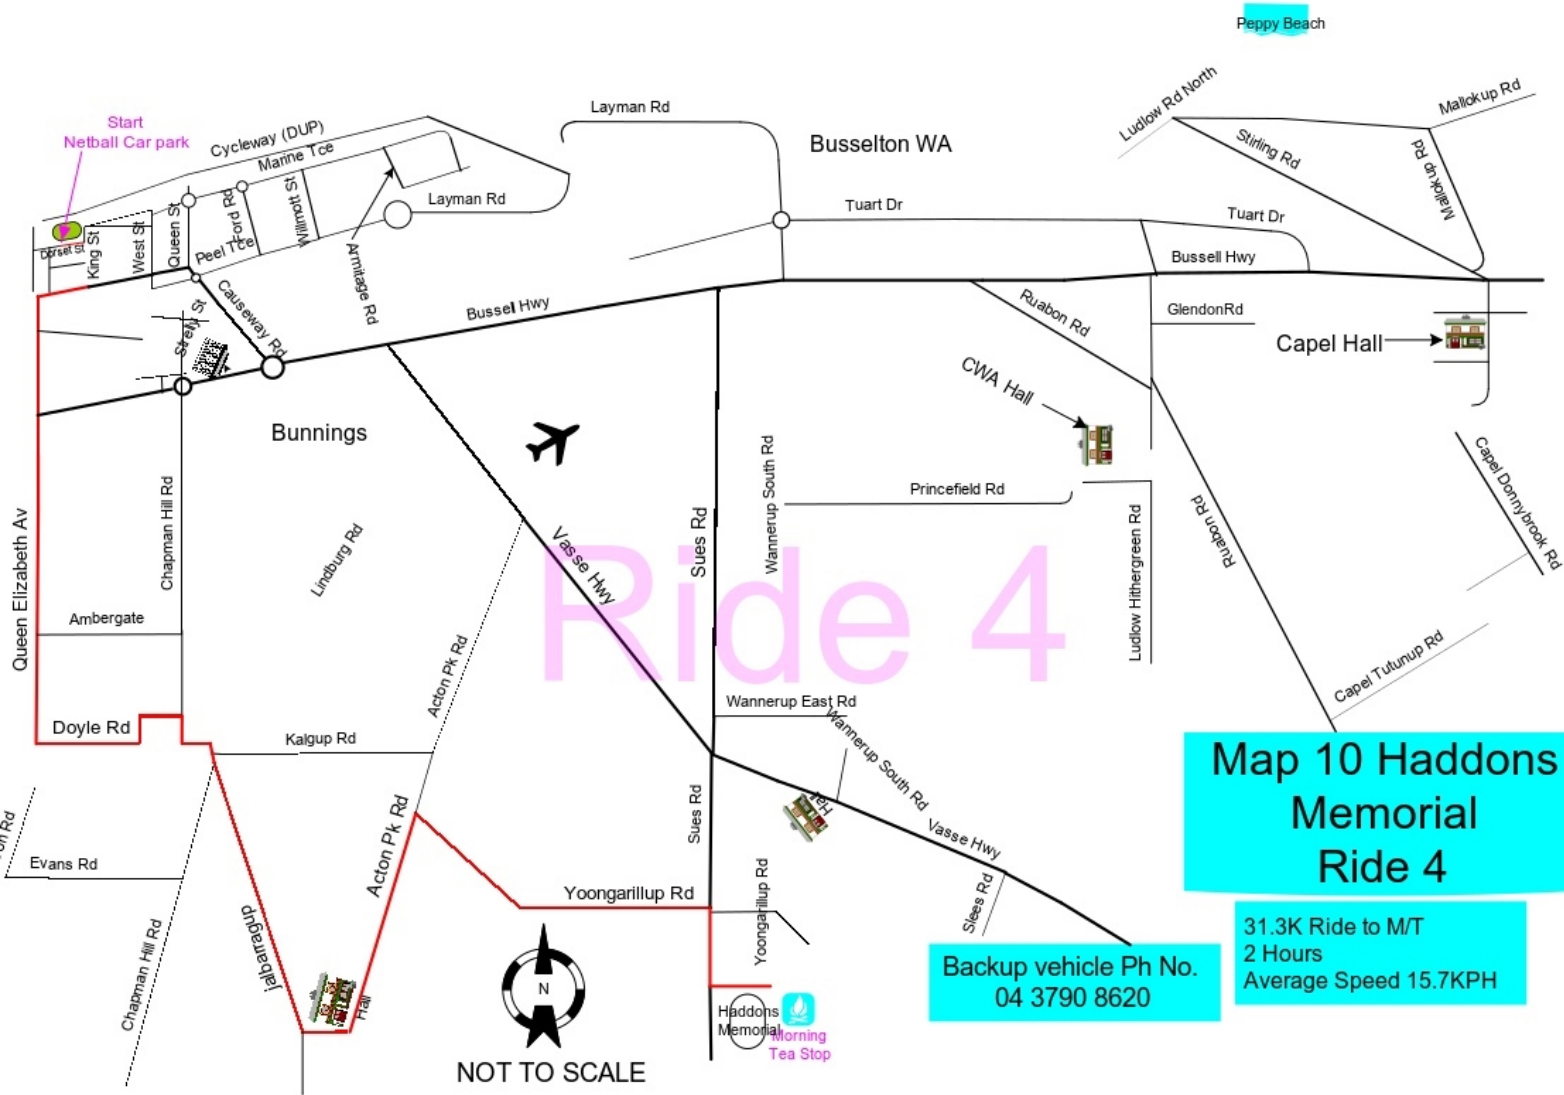

Start Netball Car park

Peppy Beach

Busselton WA

Bunnings

Map 10 Haddons Memorial Ride 4

Backup vehicle Ph No. 04 3790 8620

31.3K Ride to M/T
2 Hours
Average Speed 15.7KPH

NOT TO SCALE

Ride 4