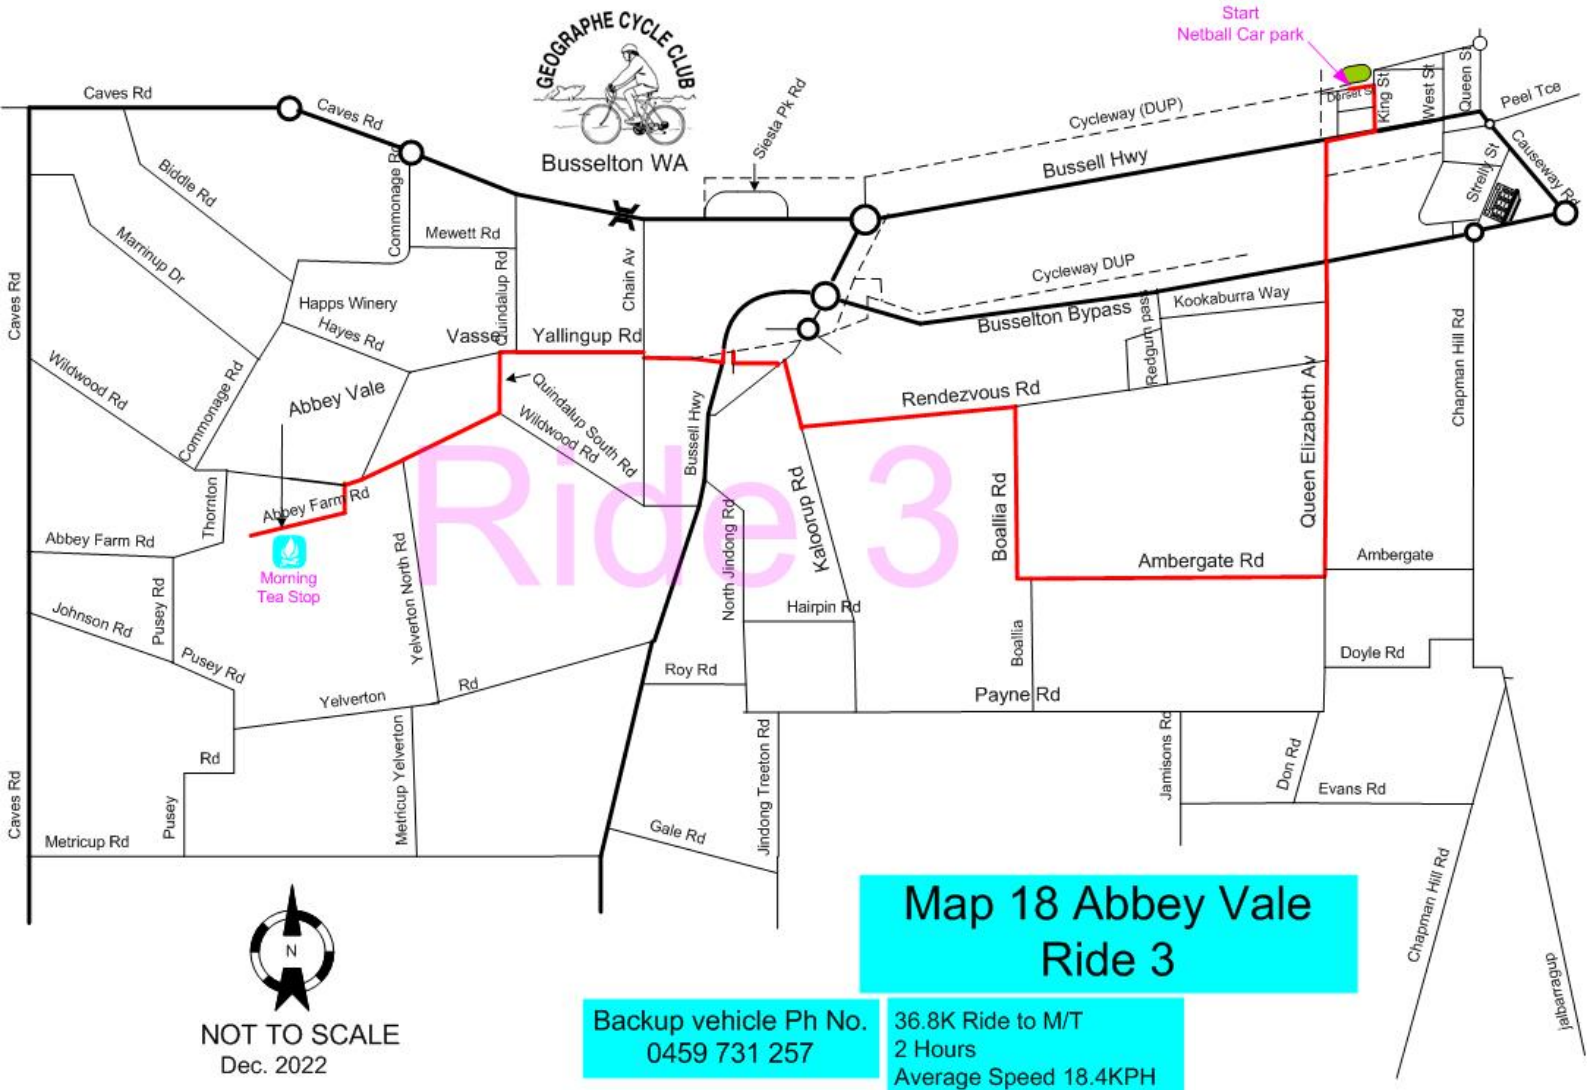

- Ride 1 —
- Ride 2 —
- Ride 3 —
- Ride 4 —
- Ride 5 —
- Ride 6 —

Start
Netball Car park

Morning
Tea Stop

**Map 18 Abbey Vale
Ride 1**

Backup vehicle Ph No.
0459 731 257

50.4K Ride to M/T
2 Hours
Average Speed 25.2KPH

NOT TO SCALE
Dec. 2022

NOT TO SCALE
Dec. 2022

Backup vehicle Ph No. 0459 731 257

40.2K Ride to M/T
2 Hours
Average Speed 20KPH

Ride 2

**Map 18 Abbey Vale
Ride 4**

Backup vehicle Ph No.
0459 731 257

31K Ride to M/T
2 Hours
Average Speed 15.5

NOT TO SCALE
Dec. 2022

Ride 6 starts at Vasse store Rendezvous Rd

Map 18 Abbey Vale Ride 6

Backup vehicle Ph No. 0459 731 257

17.8K Ride to M/T
1 3/4 Hours
Average Speed 10.2KPH

NOT TO SCALE
Dec. 2022