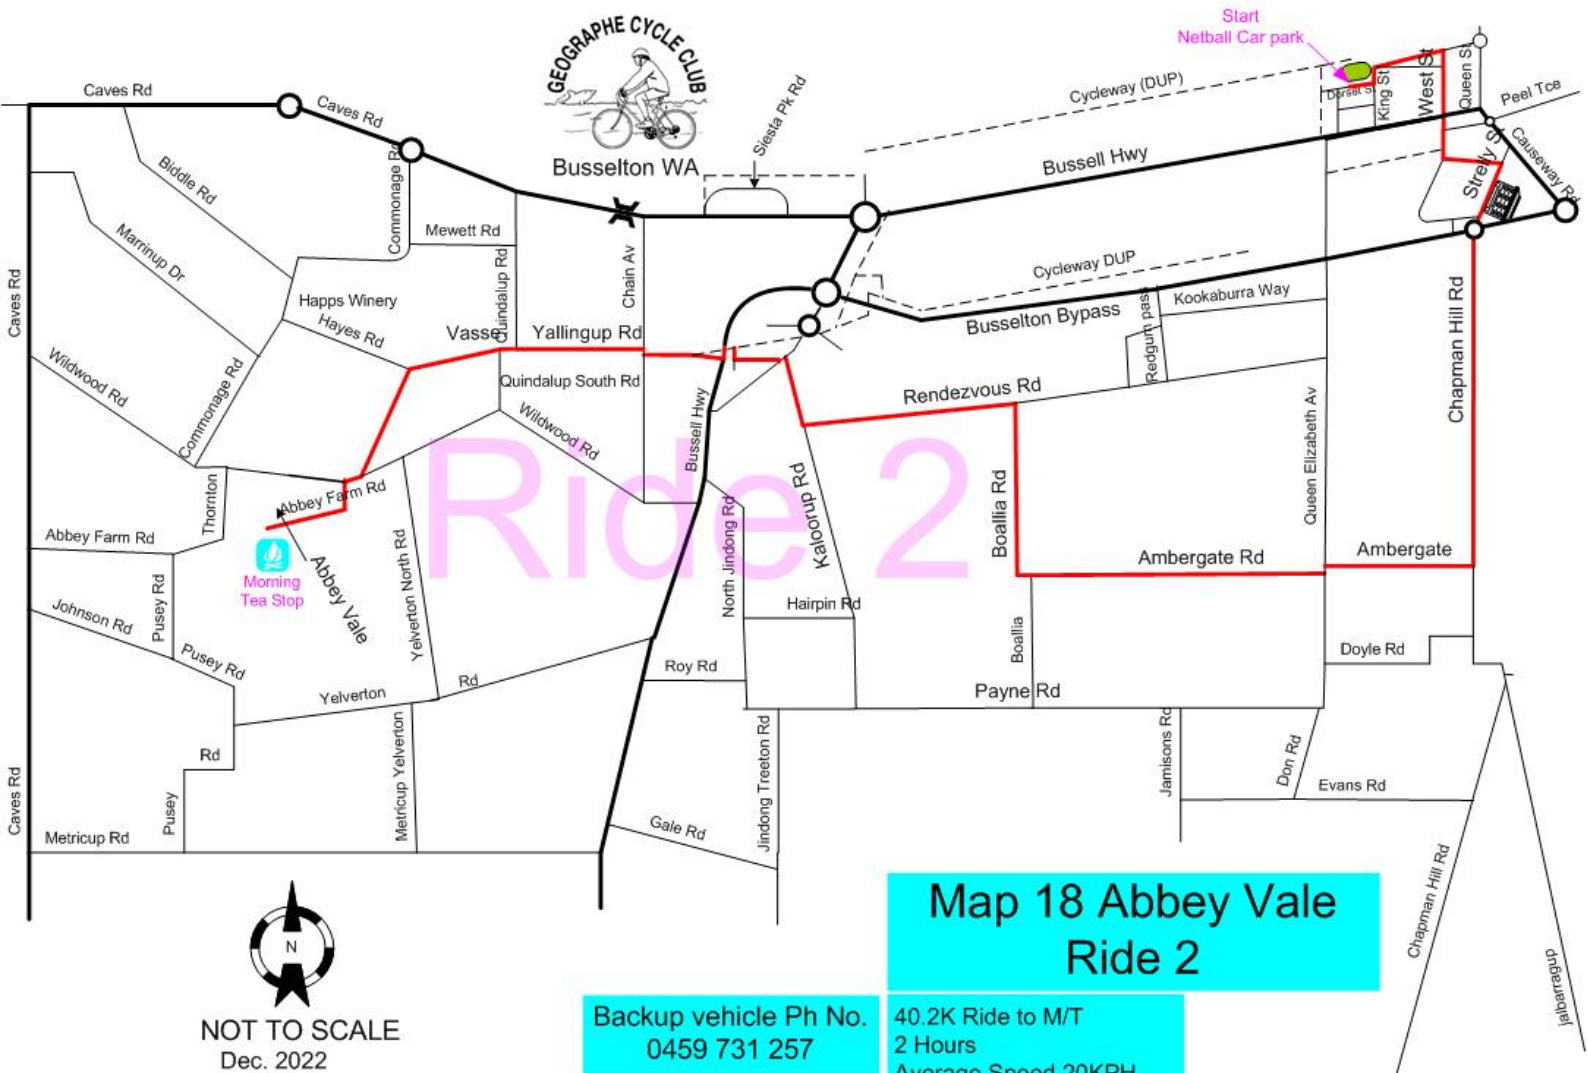

- Ride 1 —
- Ride 2 —
- Ride 3 —
- Ride 4 —
- Ride 5 —
- Ride 6 —

Start
Netball Car park

Morning
Tea Stop

**Map 18 Abbey Vale
Ride 1**

Backup vehicle Ph No.
0459 731 257

50.4K Ride to M/T
2 Hours
Average Speed 25.2KPH

NOT TO SCALE
Dec. 2022

NOT TO SCALE
Dec. 2022

Backup vehicle Ph No. 0459 731 257

40.2K Ride to M/T
2 Hours
Average Speed 20KPH

Ride 2

**Map 18 Abbey Vale
Ride 4**

Backup vehicle Ph No.
0459 731 257

31K Ride to M/T
2 Hours
Average Speed 15.5

NOT TO SCALE
Dec. 2022

Ride 6 starts at Vasse store Rendezvous Rd

Map 18 Abbey Vale Ride 6

Backup vehicle Ph No. 0459 731 257

17.8K Ride to M/T
1 3/4 Hours
Average Speed 10.2KPH

NOT TO SCALE
Dec. 2022