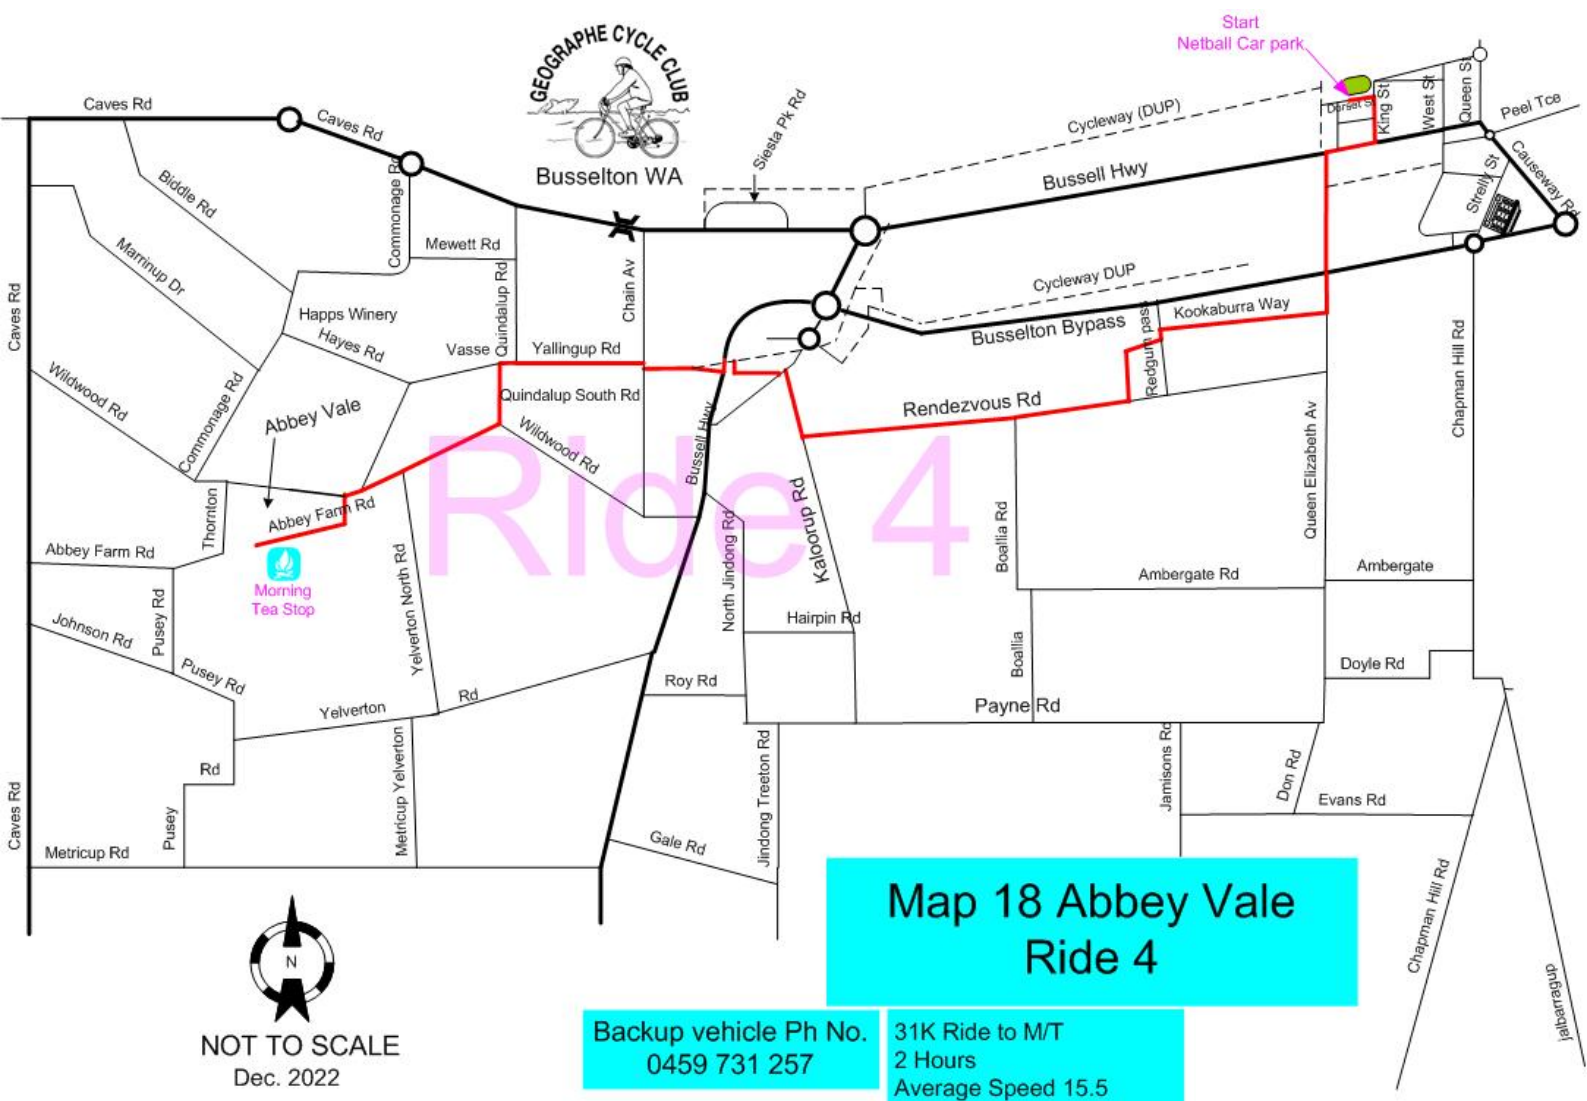

- Ride 1 —
- Ride 2 —
- Ride 3 —
- Ride 4 —
- Ride 5 —
- Ride 6 —

Start
Netball Car park

Morning
Tea Stop

**Map 18 Abbey Vale
Ride 1**

Backup vehicle Ph No.
0459 731 257

50.4K Ride to M/T
2 Hours
Average Speed 25.2KPH

NOT TO SCALE
Dec. 2022

NOT TO SCALE
Dec. 2022

Backup vehicle Ph No. 0459 731 257

40.2K Ride to M/T
2 Hours
Average Speed 20KPH

Ride 2

**Map 18 Abbey Vale
Ride 4**

Backup vehicle Ph No.
0459 731 257

31K Ride to M/T
2 Hours
Average Speed 15.5

NOT TO SCALE
Dec. 2022

Ride 6 starts at Vasse store Rendezvous Rd

Map 18 Abbey Vale Ride 6

Backup vehicle Ph No. 0459 731 257

17.8K Ride to M/T
1 3/4 Hours
Average Speed 10.2KPH

NOT TO SCALE
Dec. 2022