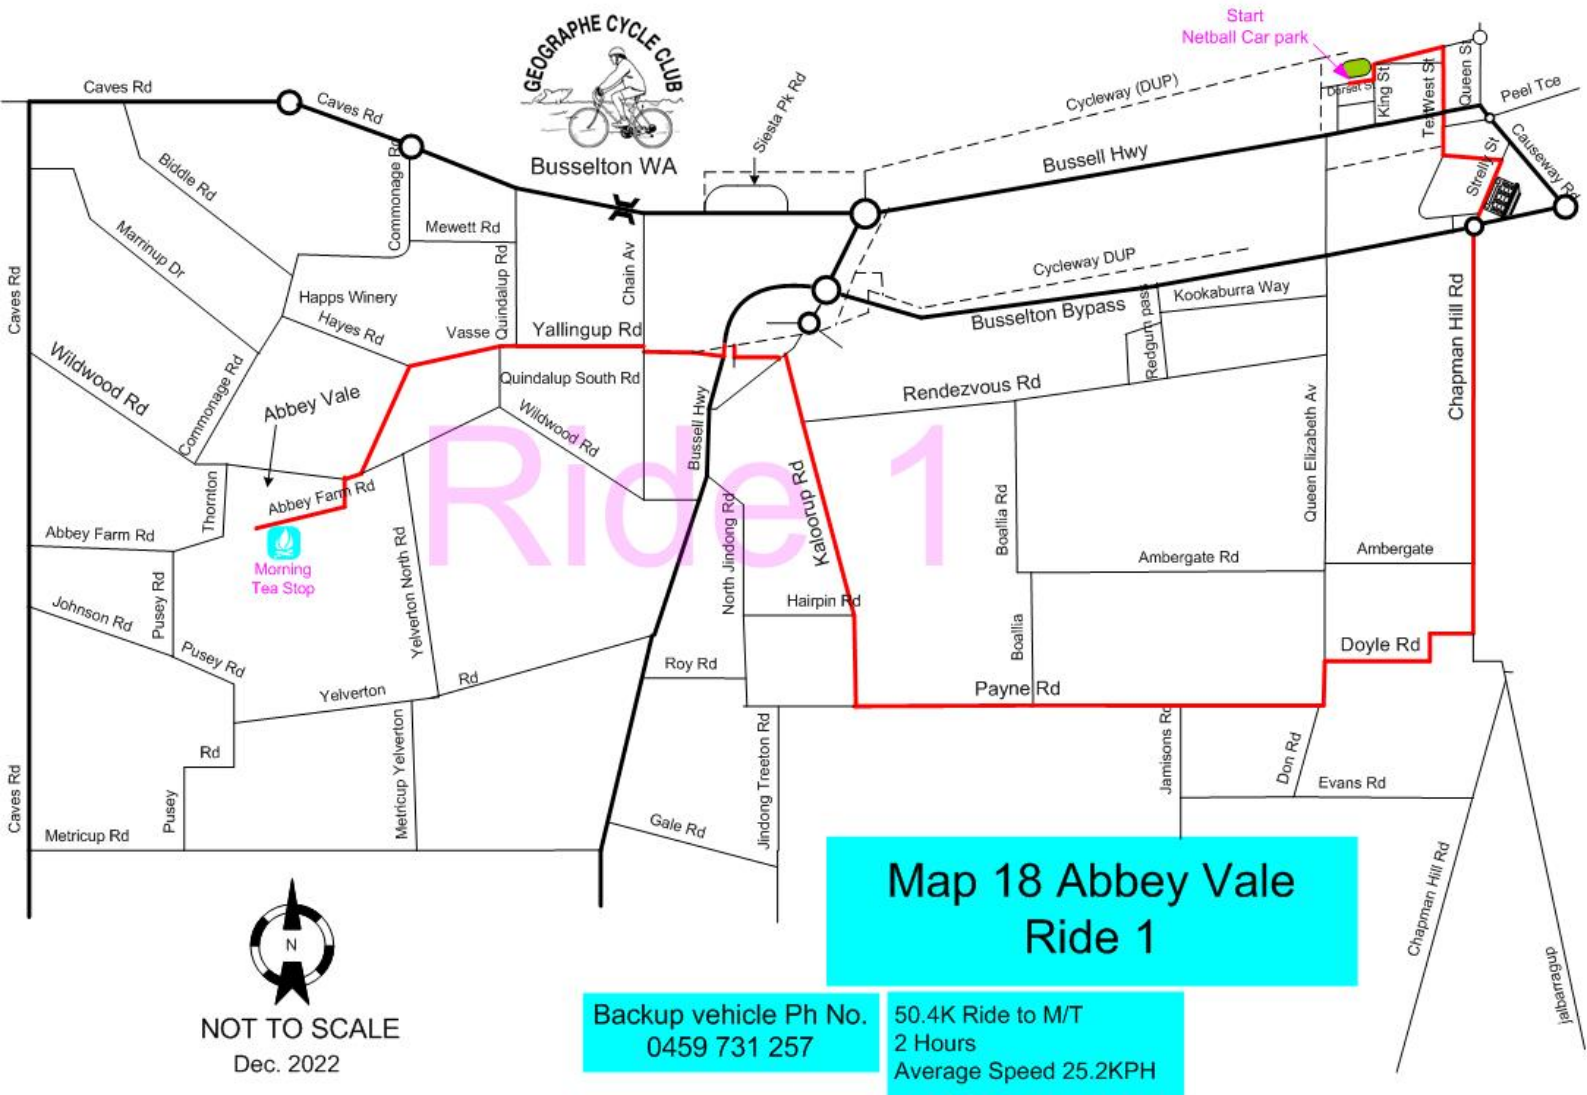

Busselton WA

Start Netball Car park

Ride 6 starts at Vasse store

Morning Tea Stop

Backup

Map 18 Abbey Vale

Backup vehicle Ph No. 0459 731 257

NOT TO SCALE
Dec. 2022

- Ride 1 —
- Ride 2 —
- Ride 3 —
- Ride 4 —
- Ride 5 —
- Ride 6 —

Start
Netball Car park

Morning
Tea Stop

**Map 18 Abbey Vale
Ride 1**

Backup vehicle Ph No.
0459 731 257

50.4K Ride to M/T
2 Hours
Average Speed 25.2KPH

NOT TO SCALE
Dec. 2022

NOT TO SCALE
Dec. 2022

Backup vehicle Ph No. 0459 731 257

40.2K Ride to M/T
2 Hours
Average Speed 20KPH

Ride 2

**Map 18 Abbey Vale
Ride 4**

Backup vehicle Ph No.
0459 731 257

31K Ride to M/T
2 Hours
Average Speed 15.5

NOT TO SCALE
Dec. 2022

Ride 6 starts at Vasse store Rendezvous Rd

Map 18 Abbey Vale Ride 6

Backup vehicle Ph No. 0459 731 257

17.8K Ride to M/T
1 3/4 Hours
Average Speed 10.2KPH

NOT TO SCALE
Dec. 2022