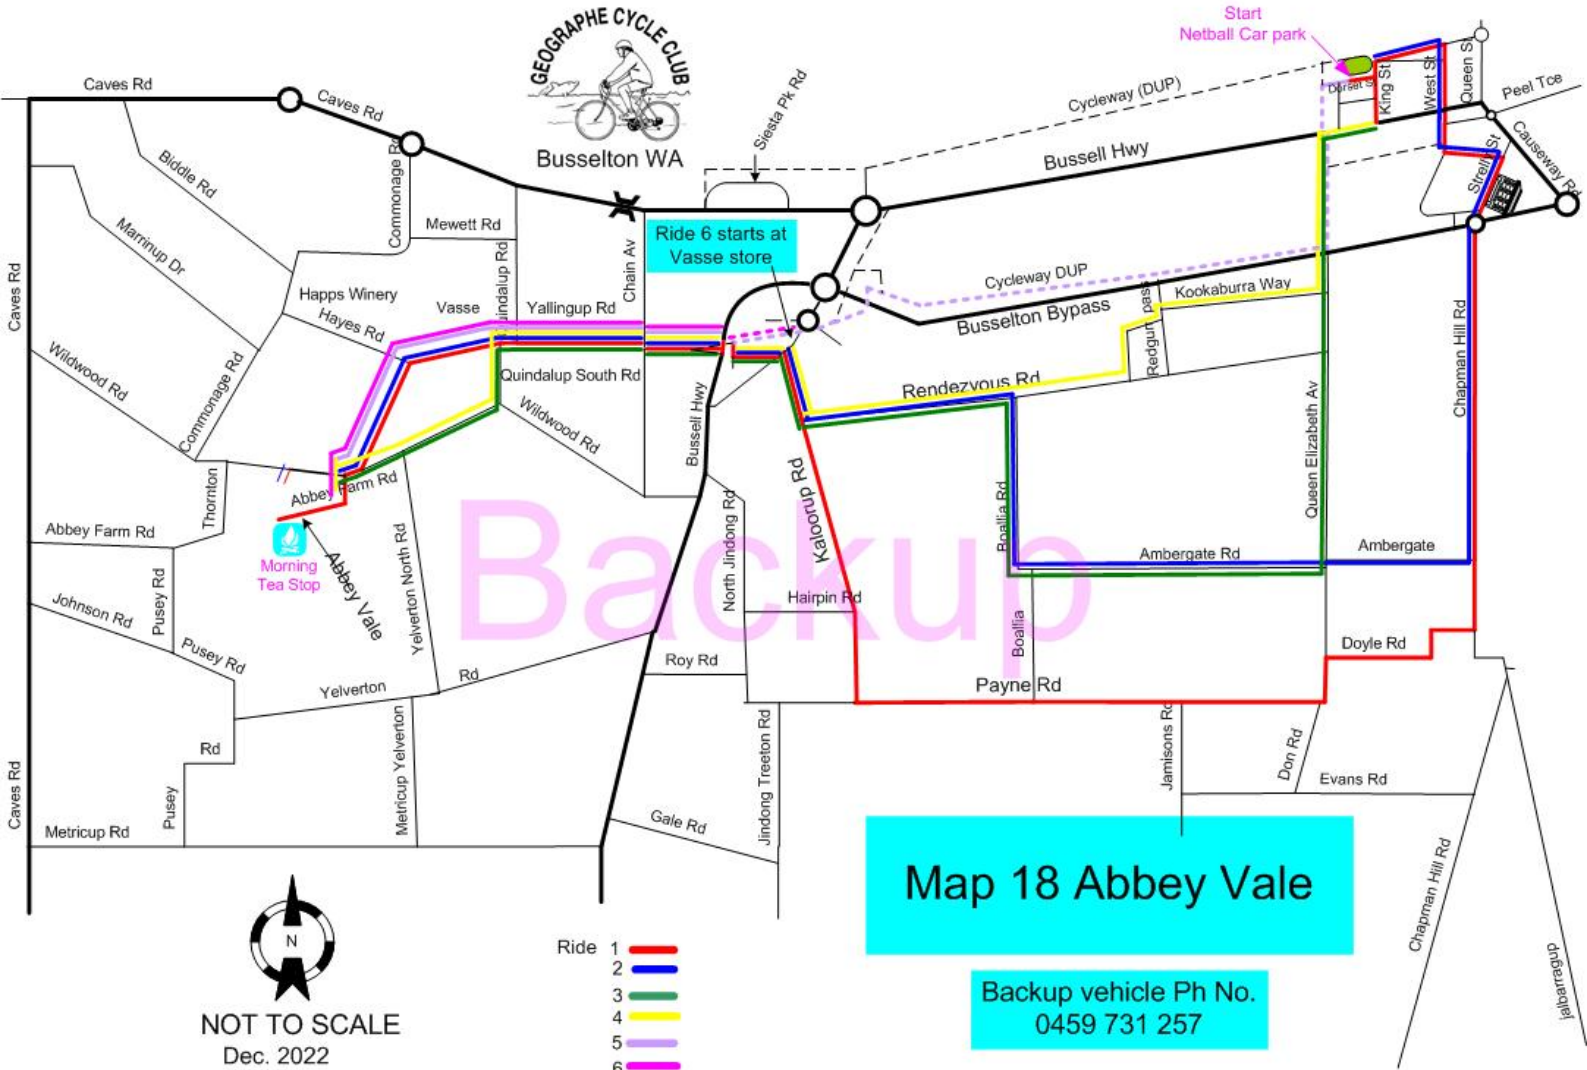

Busselton WA

Start Netball Car park

Ride 6 starts at Vasse store

Morning Tea Stop

Backup

Map 18 Abbey Vale

Backup vehicle Ph No. 0459 731 257

NOT TO SCALE
Dec. 2022

- Ride 1 —
- Ride 2 —
- Ride 3 —
- Ride 4 —
- Ride 5 —
- Ride 6 —

Start
Netball Car park

Morning
Tea Stop

**Map 18 Abbey Vale
Ride 1**

Backup vehicle Ph No.
0459 731 257

50.4K Ride to M/T
2 Hours
Average Speed 25.2KPH

NOT TO SCALE
Dec. 2022

NOT TO SCALE
Dec. 2022

Backup vehicle Ph No. 0459 731 257

40.2K Ride to M/T
2 Hours
Average Speed 20KPH

Ride 2

**Map 18 Abbey Vale
Ride 4**

Backup vehicle Ph No.
0459 731 257

31K Ride to M/T
2 Hours
Average Speed 15.5

NOT TO SCALE
Dec. 2022

Ride 6 starts at Vasse store Rendezvous Rd

Map 18 Abbey Vale Ride 6

Backup vehicle Ph No. 0459 731 257

17.8K Ride to M/T
1 3/4 Hours
Average Speed 10.2KPH

NOT TO SCALE
Dec. 2022