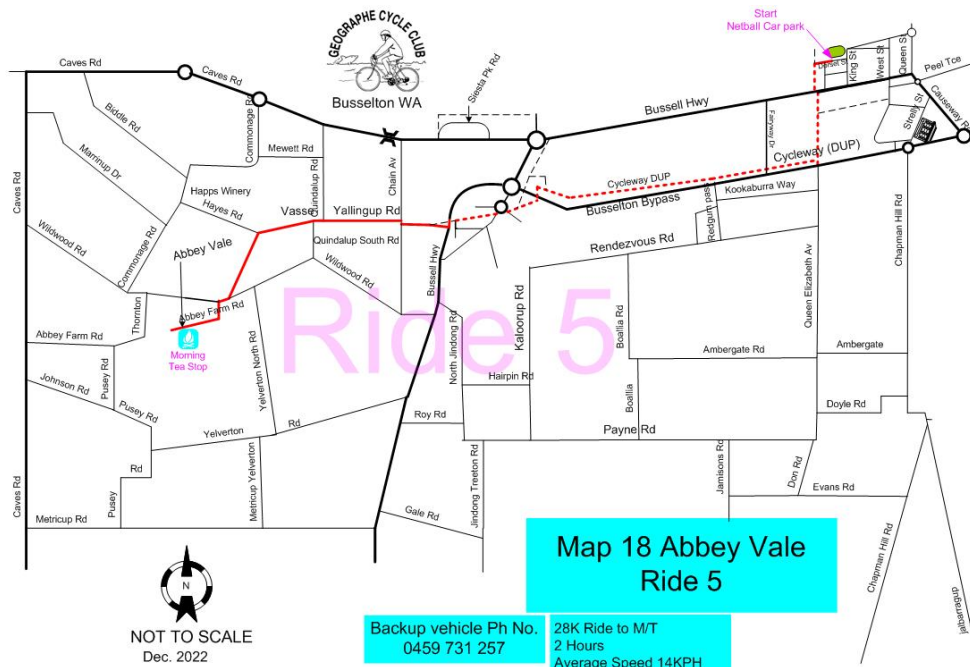

- Ride 1 —
- Ride 2 —
- Ride 3 —
- Ride 4 —
- Ride 5 —
- Ride 6 —

Start
Netball Car park

Morning
Tea Stop

**Map 18 Abbey Vale
Ride 1**

Backup vehicle Ph No.
0459 731 257

50.4K Ride to M/T
2 Hours
Average Speed 25.2KPH

NOT TO SCALE
Dec. 2022

NOT TO SCALE
Dec. 2022

Backup vehicle Ph No. 0459 731 257

40.2K Ride to M/T
2 Hours
Average Speed 20KPH

Ride 2

**Map 18 Abbey Vale
Ride 4**

Backup vehicle Ph No.
0459 731 257

31K Ride to M/T
2 Hours
Average Speed 15.5

NOT TO SCALE
Dec. 2022

Ride 6 starts at Vasse store Rendezvous Rd

Map 18 Abbey Vale Ride 6

Backup vehicle Ph No. 0459 731 257

17.8K Ride to M/T
1 3/4 Hours
Average Speed 10.2KPH

NOT TO SCALE
Dec. 2022