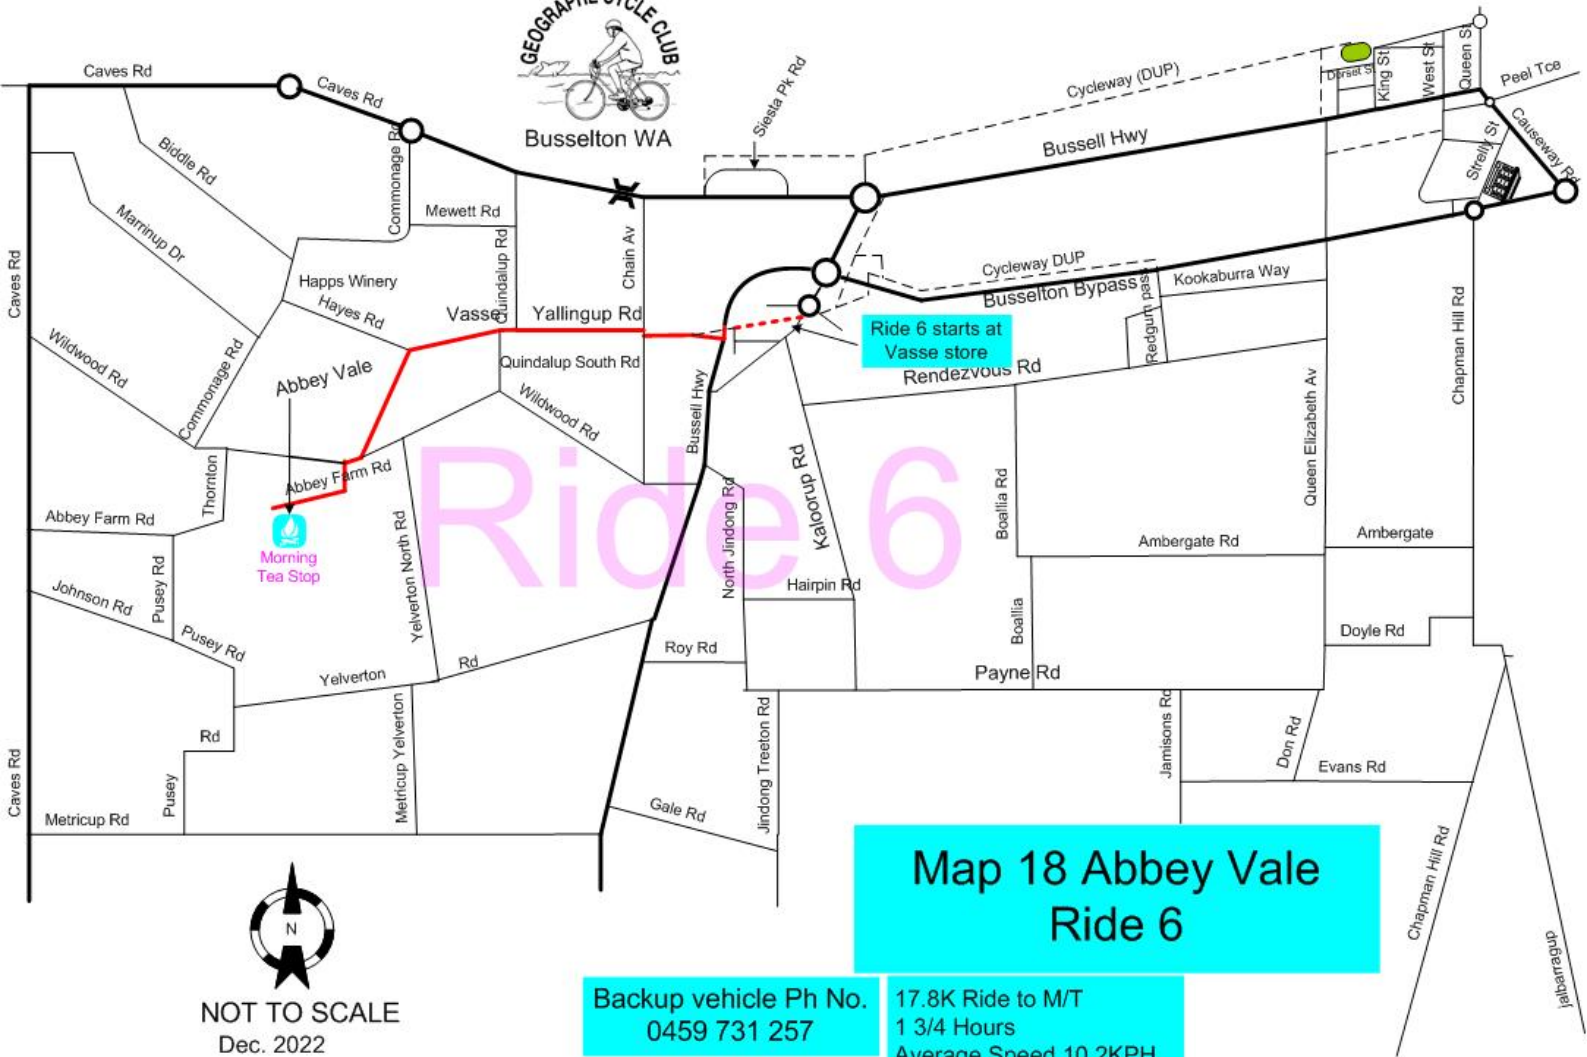

- Ride 1 —
- Ride 2 —
- Ride 3 —
- Ride 4 —
- Ride 5 —
- Ride 6 —

Start
Netball Car park

Morning
Tea Stop

**Map 18 Abbey Vale
Ride 1**

Backup vehicle Ph No.
0459 731 257

50.4K Ride to M/T
2 Hours
Average Speed 25.2KPH

NOT TO SCALE
Dec. 2022

NOT TO SCALE
Dec. 2022

Backup vehicle Ph No. 0459 731 257

40.2K Ride to M/T
2 Hours
Average Speed 20KPH

Ride 2

**Map 18 Abbey Vale
Ride 4**

Backup vehicle Ph No.
0459 731 257

31K Ride to M/T
2 Hours
Average Speed 15.5

NOT TO SCALE
Dec. 2022

Ride 6 starts at Vasse store Rendezvous Rd

Map 18 Abbey Vale Ride 6

Backup vehicle Ph No. 0459 731 257

17.8K Ride to M/T
1 3/4 Hours
Average Speed 10.2KPH

NOT TO SCALE
Dec. 2022