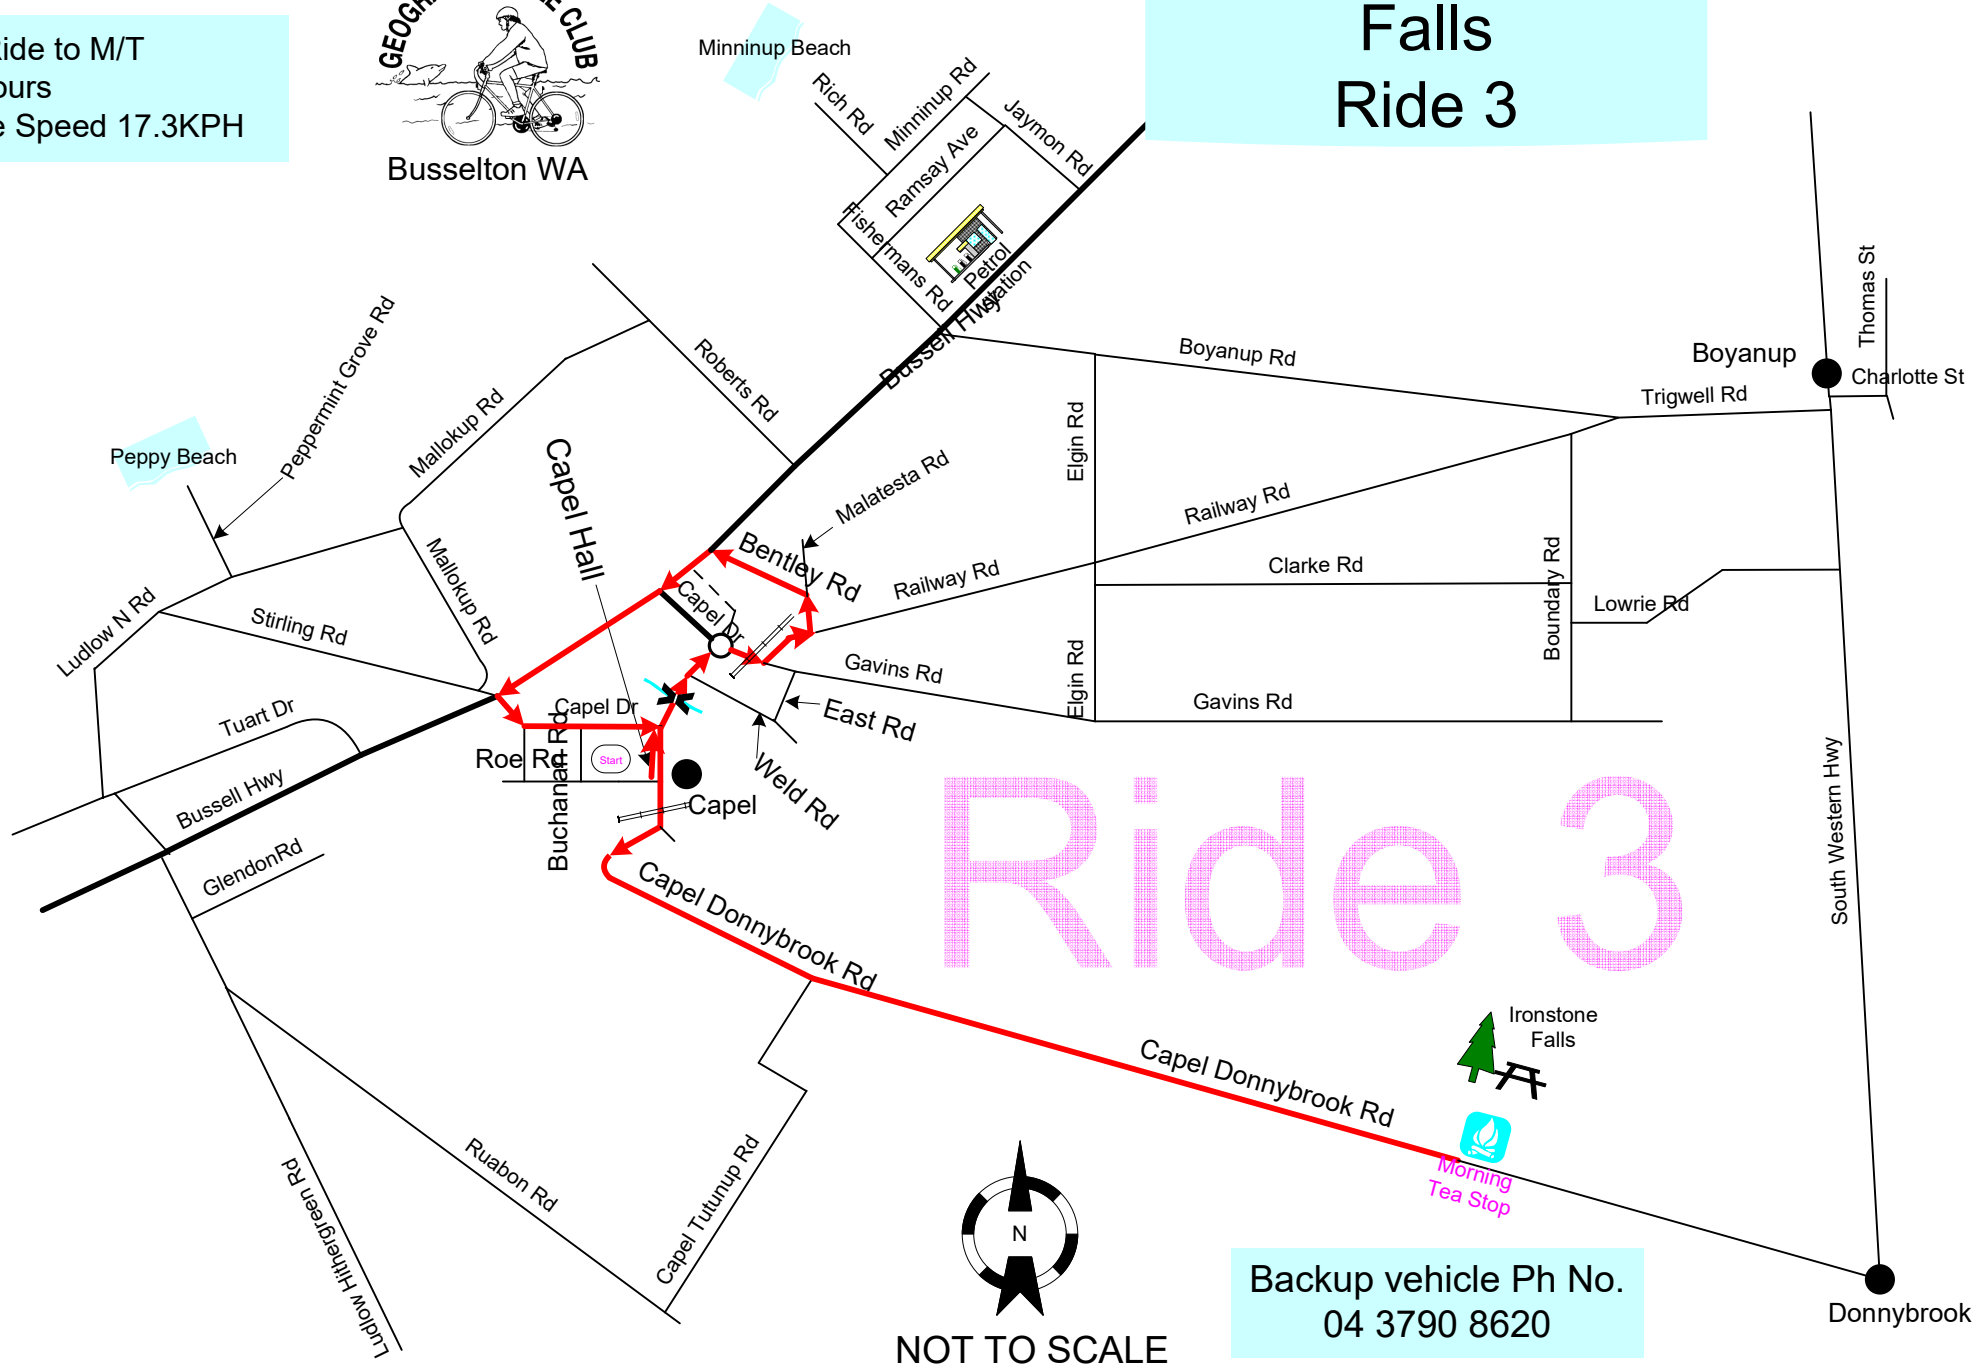

18.7K Ride to M/T
1 3/4 Hours
Average Speed 10.8KPH

Map 28 Ironstone Falls Ride 6

Backup vehicle Ph No.
04 3790 8620

22.4K Ride to M/T
1 3/4 Hours
Average Speed 13.9KPH

Map 28 Ironstone Falls Ride 5

Backup vehicle Ph No.
04 3790 8620

24.3K Ride to M/T
1 3/4 Hours
Average Speed 13.9KPH

Map 28 Ironstone Falls Ride 4

Backup vehicle Ph No.
04 3790 8620

30.2K Ride to M/T
1 3/4 Hours
Average Speed 17.3KPH

Map 28 Ironstone Falls Ride 3

Ride 3

Backup vehicle Ph No.
04 3790 8620

35.7K Ride to M/T
1 3/4 Hours
Average Speed 20.4KPH

Map 28 Ironstone Falls Ride 2

Ride 2

NOT TO SCALE

Backup vehicle Ph No.
04 3790 8620

44.2K Ride to M/T
1 3/4 Hours
Average Speed 25.3KPH

Map 28 Ironstone Falls Ride 1

Ride 1

NOT TO SCALE

Backup vehicle Ph No.
04 3790 8620

Map 28 Ironstone Falls

- Ride 1
- Ride 2
- Ride 3
- Ride 4
- Ride 5
- Ride 6

NOT TO SCALE

Backup vehicle Ph No.
04 3790 8620