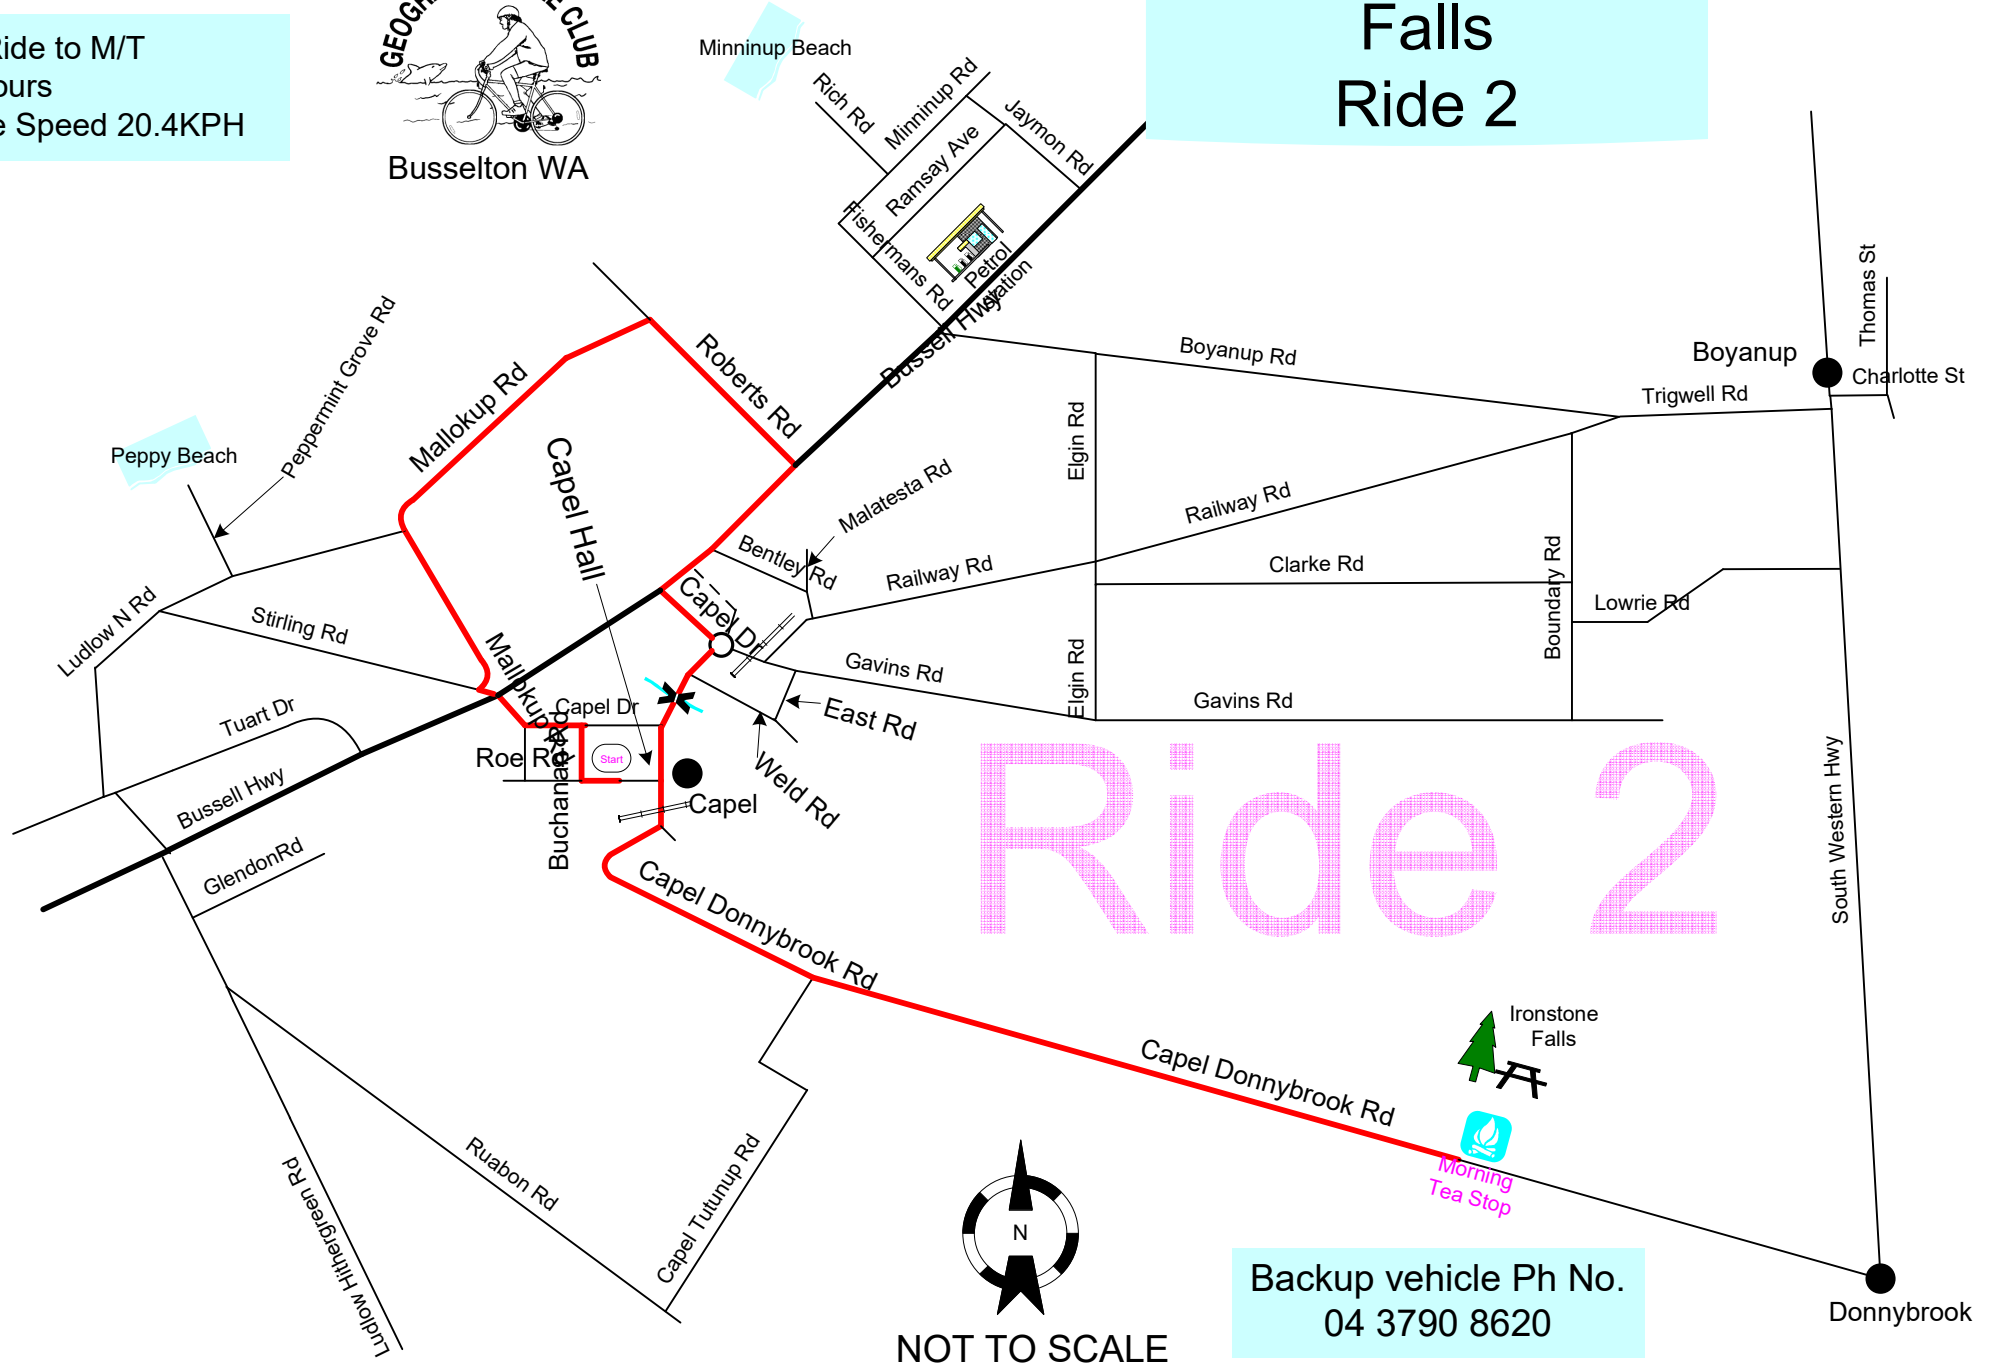

18.7K Ride to M/T
1 3/4 Hours
Average Speed 10.8KPH

Map 28 Ironstone Falls Ride 6

Backup vehicle Ph No.
04 3790 8620

22.4K Ride to M/T
1 3/4 Hours
Average Speed 13.9KPH

Map 28 Ironstone Falls Ride 5

Backup vehicle Ph No.
04 3790 8620

24.3K Ride to M/T
1 3/4 Hours
Average Speed 13.9KPH

Map 28 Ironstone Falls Ride 4

Backup vehicle Ph No.
04 3790 8620

30.2K Ride to M/T
1 3/4 Hours
Average Speed 17.3KPH

Map 28 Ironstone Falls Ride 3

Ride 3

Backup vehicle Ph No.
04 3790 8620

35.7K Ride to M/T
1 3/4 Hours
Average Speed 20.4KPH

Map 28 Ironstone Falls Ride 2

Ride 2

NOT TO SCALE

Backup vehicle Ph No.
04 3790 8620

44.2K Ride to M/T
1 3/4 Hours
Average Speed 25.3KPH

Map 28 Ironstone Falls Ride 1

Ride 1

NOT TO SCALE

Backup vehicle Ph No.
04 3790 8620

Map 28 Ironstone Falls

- Ride 1
- Ride 2
- Ride 3
- Ride 4
- Ride 5
- Ride 6

NOT TO SCALE

Backup vehicle Ph No.
04 3790 8620