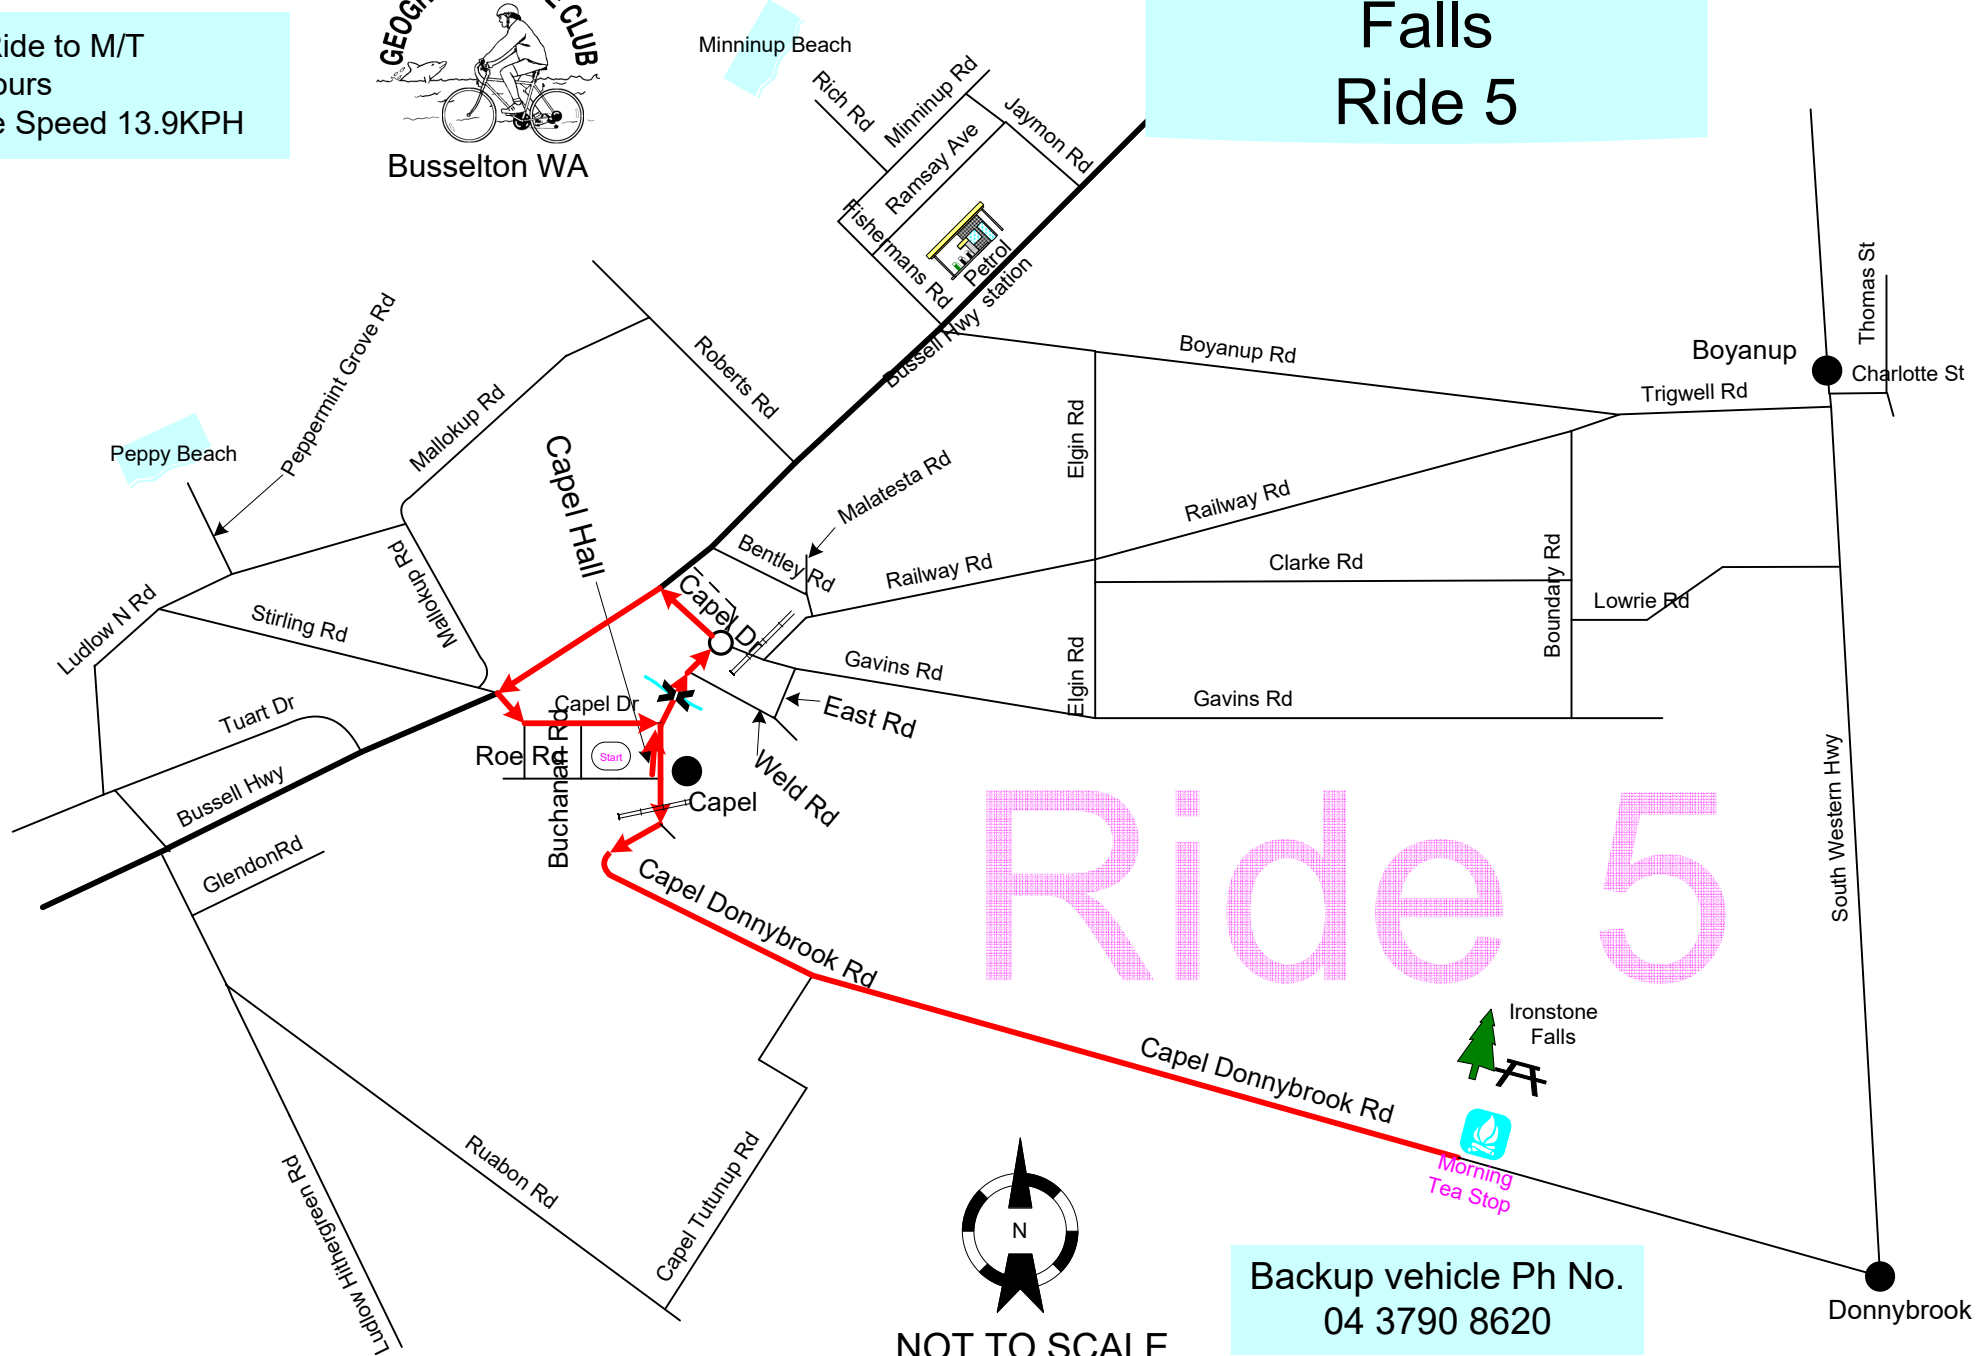

18.7K Ride to M/T
1 3/4 Hours
Average Speed 10.8KPH

Map 28 Ironstone Falls Ride 6

Backup vehicle Ph No.
04 3790 8620

22.4K Ride to M/T
1 3/4 Hours
Average Speed 13.9KPH

Map 28 Ironstone Falls Ride 5

Backup vehicle Ph No.
04 3790 8620

24.3K Ride to M/T
1 3/4 Hours
Average Speed 13.9KPH

Map 28 Ironstone Falls Ride 4

Backup vehicle Ph No.
04 3790 8620

30.2K Ride to M/T
1 3/4 Hours
Average Speed 17.3KPH

Map 28 Ironstone Falls Ride 3

Ride 3

Backup vehicle Ph No.
04 3790 8620

35.7K Ride to M/T
1 3/4 Hours
Average Speed 20.4KPH

Map 28 Ironstone Falls Ride 2

Ride 2

NOT TO SCALE

Backup vehicle Ph No.
04 3790 8620

44.2K Ride to M/T
1 3/4 Hours
Average Speed 25.3KPH

Map 28 Ironstone Falls Ride 1

Ride 1

NOT TO SCALE

Backup vehicle Ph No.
04 3790 8620

Map 28 Ironstone Falls

- Ride 1
- Ride 2
- Ride 3
- Ride 4
- Ride 5
- Ride 6

NOT TO SCALE

Backup vehicle Ph No.
04 3790 8620