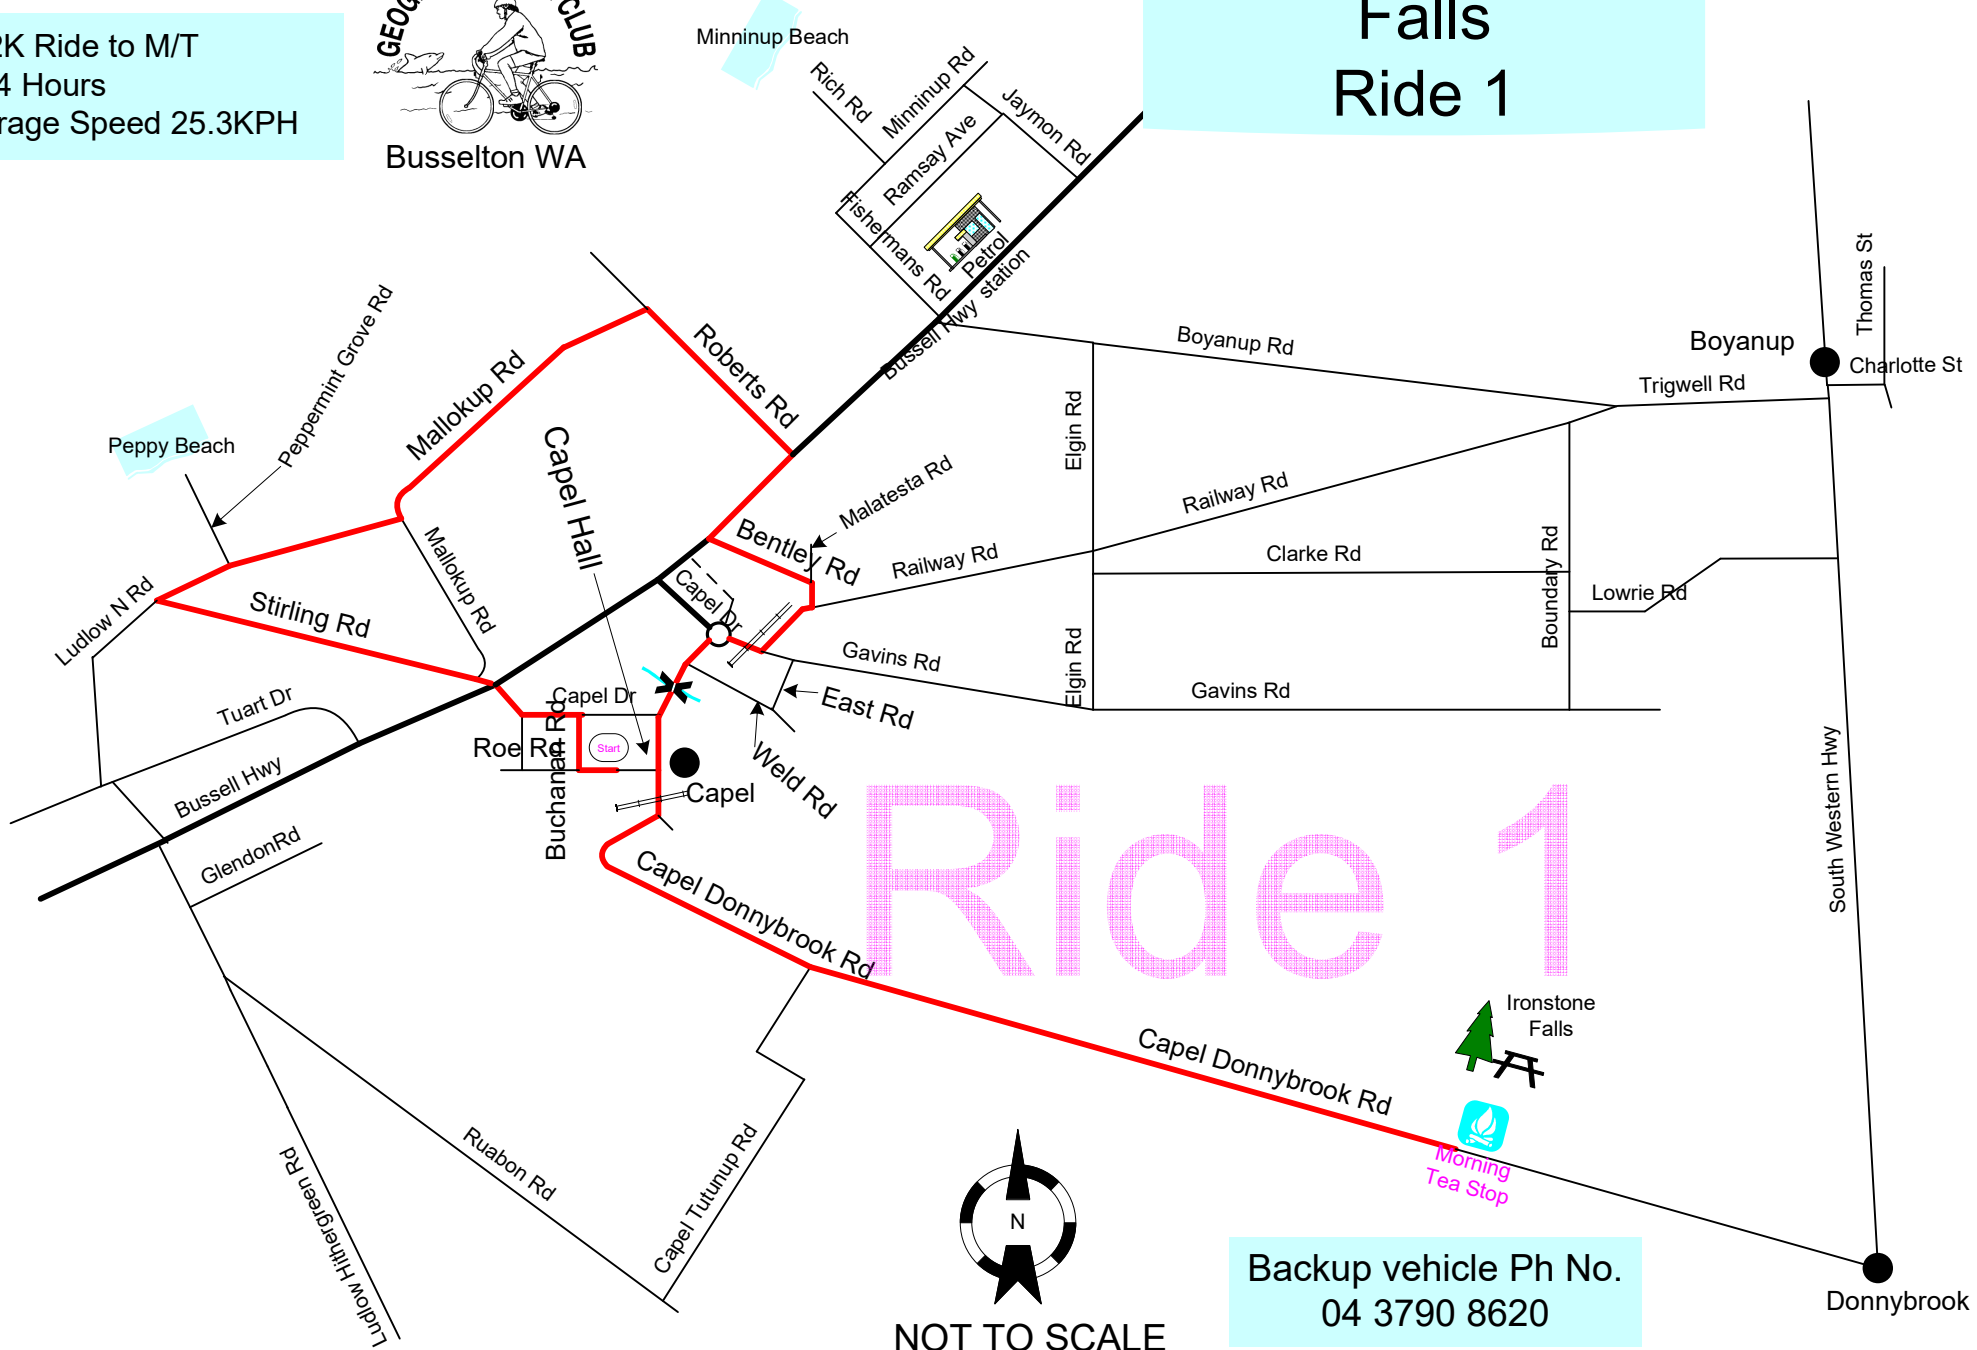

18.7K Ride to M/T
1 3/4 Hours
Average Speed 10.8KPH

Map 28 Ironstone Falls Ride 6

Backup vehicle Ph No.
04 3790 8620

22.4K Ride to M/T
1 3/4 Hours
Average Speed 13.9KPH

Map 28 Ironstone Falls Ride 5

Backup vehicle Ph No.
04 3790 8620

24.3K Ride to M/T
1 3/4 Hours
Average Speed 13.9KPH

Map 28 Ironstone Falls Ride 4

Backup vehicle Ph No.
04 3790 8620

30.2K Ride to M/T
1 3/4 Hours
Average Speed 17.3KPH

Map 28 Ironstone Falls Ride 3

Ride 3

Backup vehicle Ph No.
04 3790 8620

35.7K Ride to M/T
1 3/4 Hours
Average Speed 20.4KPH

Map 28 Ironstone Falls Ride 2

Ride 2

NOT TO SCALE

Backup vehicle Ph No.
04 3790 8620

44.2K Ride to M/T
1 3/4 Hours
Average Speed 25.3KPH

Map 28 Ironstone Falls Ride 1

Ride 1

NOT TO SCALE

Backup vehicle Ph No.
04 3790 8620

Map 28 Ironstone Falls

- Ride 1
- Ride 2
- Ride 3
- Ride 4
- Ride 5
- Ride 6

NOT TO SCALE

Backup vehicle Ph No.
04 3790 8620