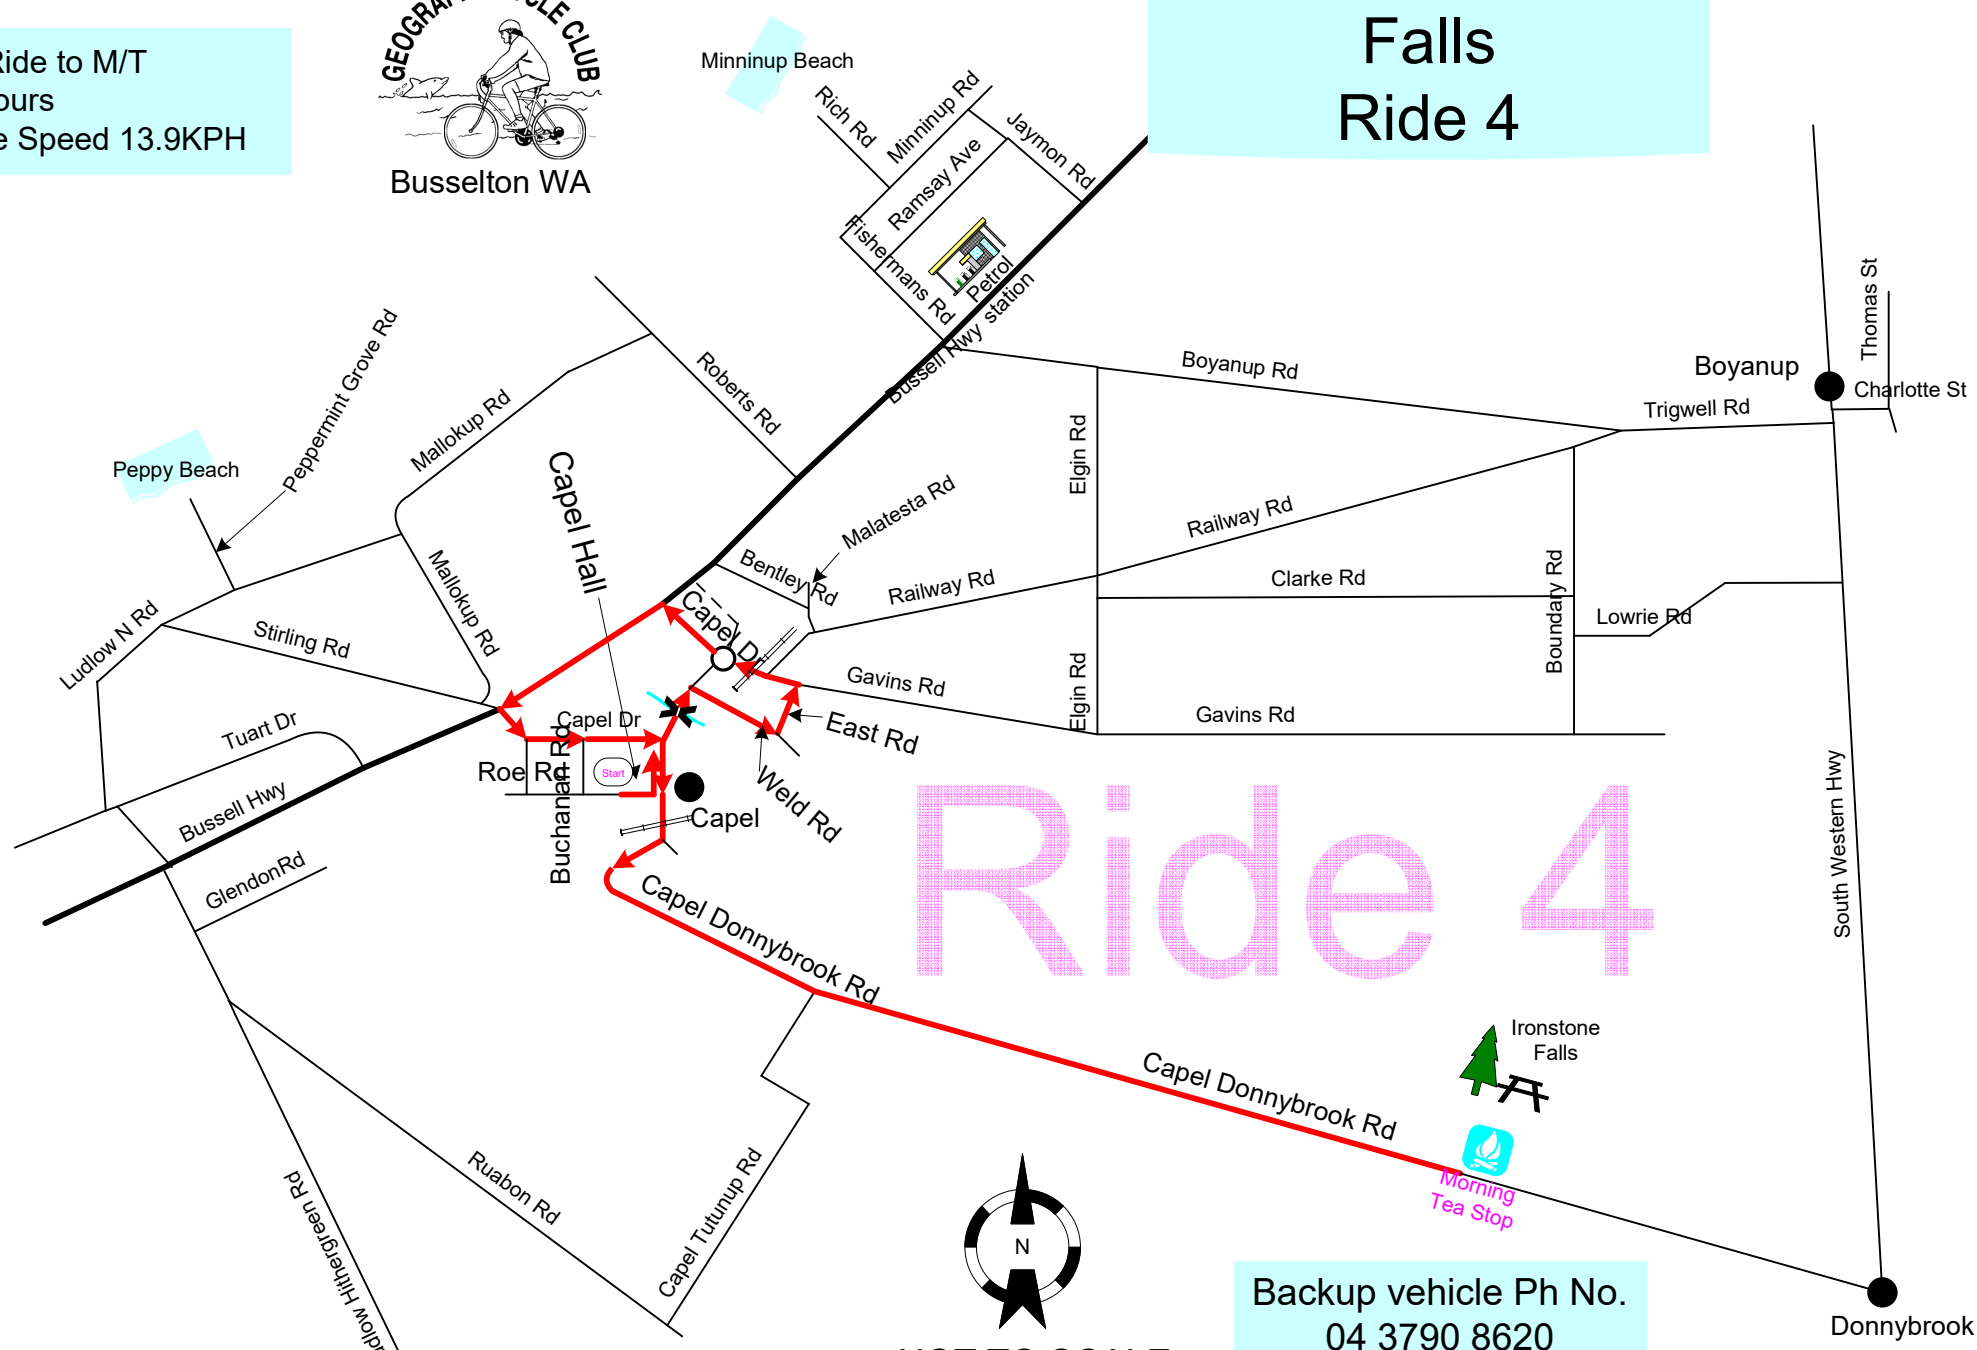

18.7K Ride to M/T
1 3/4 Hours
Average Speed 10.8KPH

Map 28 Ironstone Falls Ride 6

Backup vehicle Ph No.
04 3790 8620

22.4K Ride to M/T
1 3/4 Hours
Average Speed 13.9KPH

Map 28 Ironstone Falls Ride 5

Backup vehicle Ph No.
04 3790 8620

24.3K Ride to M/T
1 3/4 Hours
Average Speed 13.9KPH

Map 28 Ironstone Falls Ride 4

Backup vehicle Ph No.
04 3790 8620

30.2K Ride to M/T
1 3/4 Hours
Average Speed 17.3KPH

Map 28 Ironstone Falls Ride 3

Ride 3

Backup vehicle Ph No.
04 3790 8620

35.7K Ride to M/T
1 3/4 Hours
Average Speed 20.4KPH

Map 28 Ironstone Falls Ride 2

Ride 2

NOT TO SCALE

Backup vehicle Ph No.
04 3790 8620

44.2K Ride to M/T
1 3/4 Hours
Average Speed 25.3KPH

Map 28 Ironstone Falls Ride 1

Ride 1

NOT TO SCALE

Backup vehicle Ph No.
04 3790 8620

Map 28 Ironstone Falls

- Ride 1
- Ride 2
- Ride 3
- Ride 4
- Ride 5
- Ride 6

NOT TO SCALE

Backup vehicle Ph No.
04 3790 8620