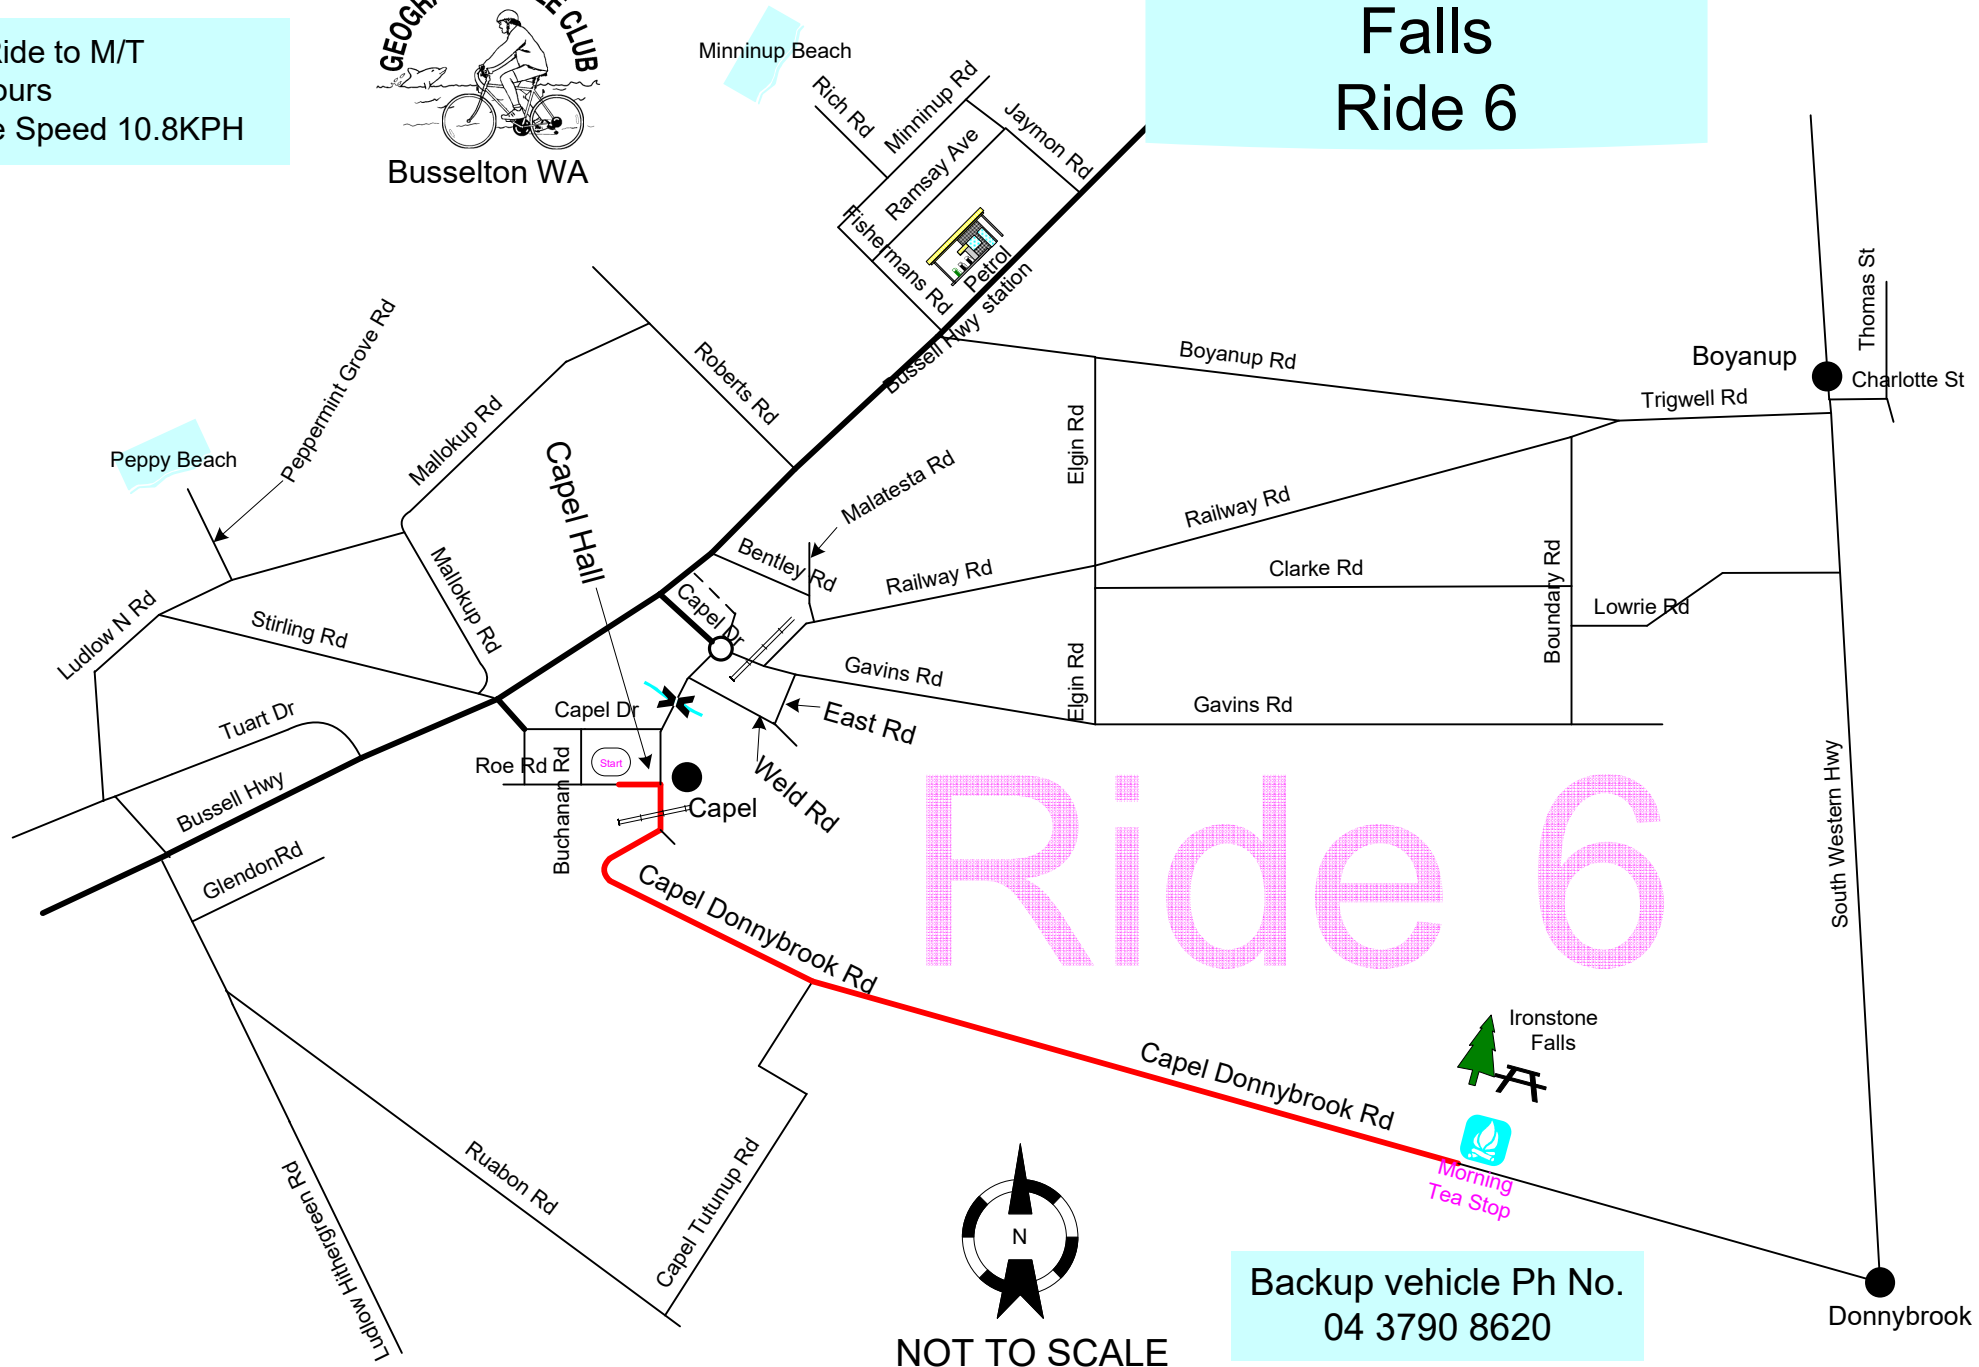

18.7K Ride to M/T
1 3/4 Hours
Average Speed 10.8KPH

Map 28 Ironstone Falls Ride 6

Backup vehicle Ph No.
04 3790 8620

22.4K Ride to M/T
1 3/4 Hours
Average Speed 13.9KPH

Map 28 Ironstone Falls Ride 5

Backup vehicle Ph No.
04 3790 8620

24.3K Ride to M/T
1 3/4 Hours
Average Speed 13.9KPH

Map 28 Ironstone Falls Ride 4

Backup vehicle Ph No.
04 3790 8620

30.2K Ride to M/T
1 3/4 Hours
Average Speed 17.3KPH

Map 28 Ironstone Falls Ride 3

Ride 3

Backup vehicle Ph No.
04 3790 8620

35.7K Ride to M/T
1 3/4 Hours
Average Speed 20.4KPH

Map 28 Ironstone Falls Ride 2

Ride 2

NOT TO SCALE

Backup vehicle Ph No.
04 3790 8620

44.2K Ride to M/T
1 3/4 Hours
Average Speed 25.3KPH

Map 28 Ironstone Falls Ride 1

Ride 1

NOT TO SCALE

Backup vehicle Ph No.
04 3790 8620

Map 28 Ironstone Falls

- Ride 1
- Ride 2
- Ride 3
- Ride 4
- Ride 5
- Ride 6

NOT TO SCALE

Backup vehicle Ph No.
04 3790 8620