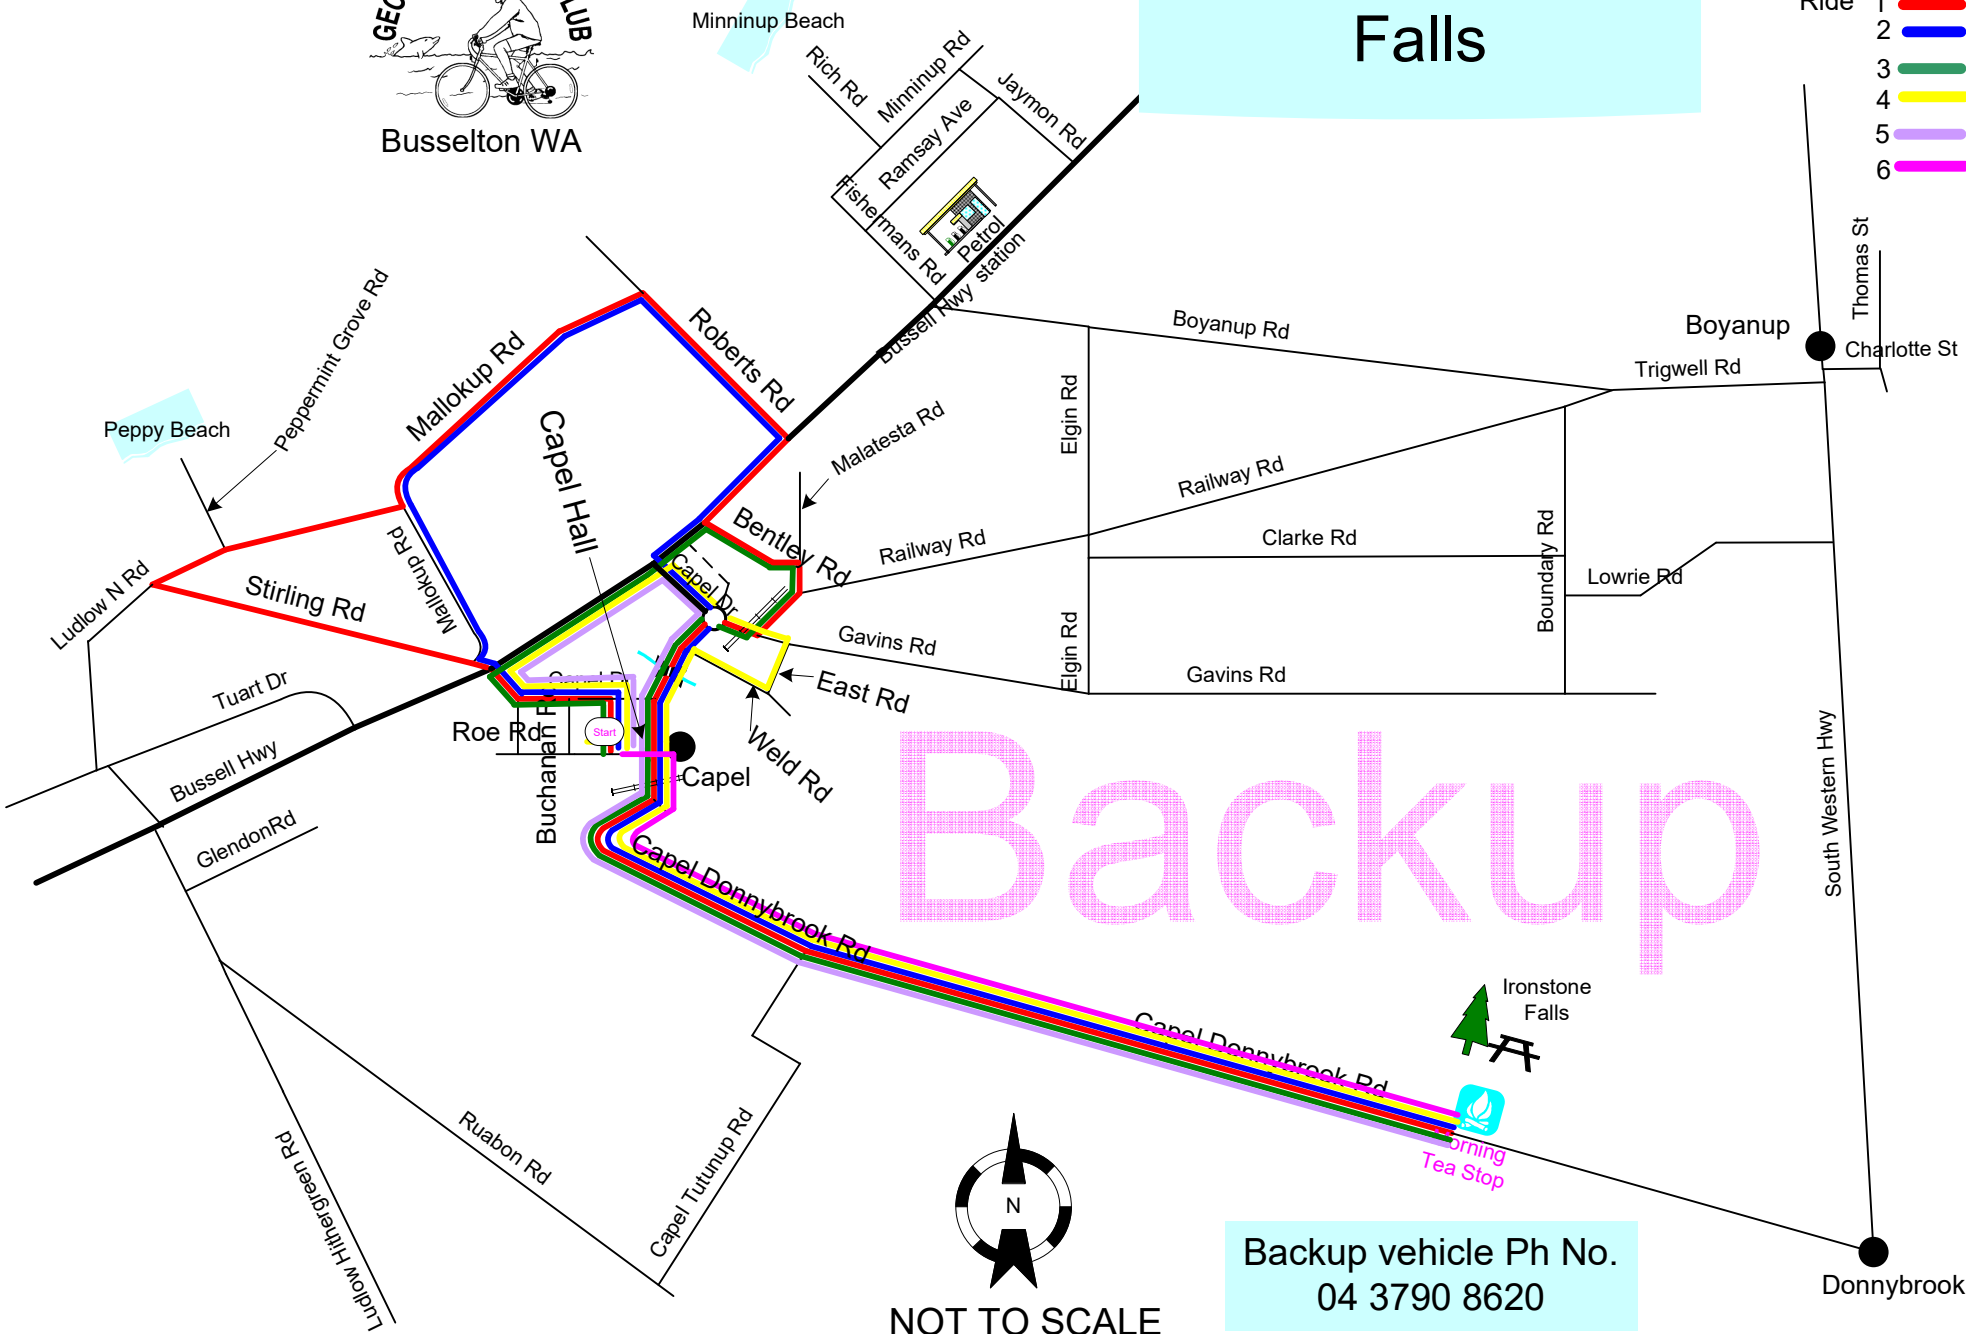

Backup vehicle Ph No.
04 3790 8620

35.7K Ride to M/T
1 3/4 Hours
Average Speed 20.4KPH

Map 28 Ironstone Falls Ride 2

Ride 2

NOT TO SCALE

Backup vehicle Ph No.
04 3790 8620

44.2K Ride to M/T
1 3/4 Hours
Average Speed 25.3KPH

Map 28 Ironstone Falls Ride 1

Ride 1

NOT TO SCALE

Backup vehicle Ph No.
04 3790 8620

Map 28 Ironstone Falls

- Ride 1
- Ride 2
- Ride 3
- Ride 4
- Ride 5
- Ride 6

NOT TO SCALE

Backup vehicle Ph No.
04 3790 8620