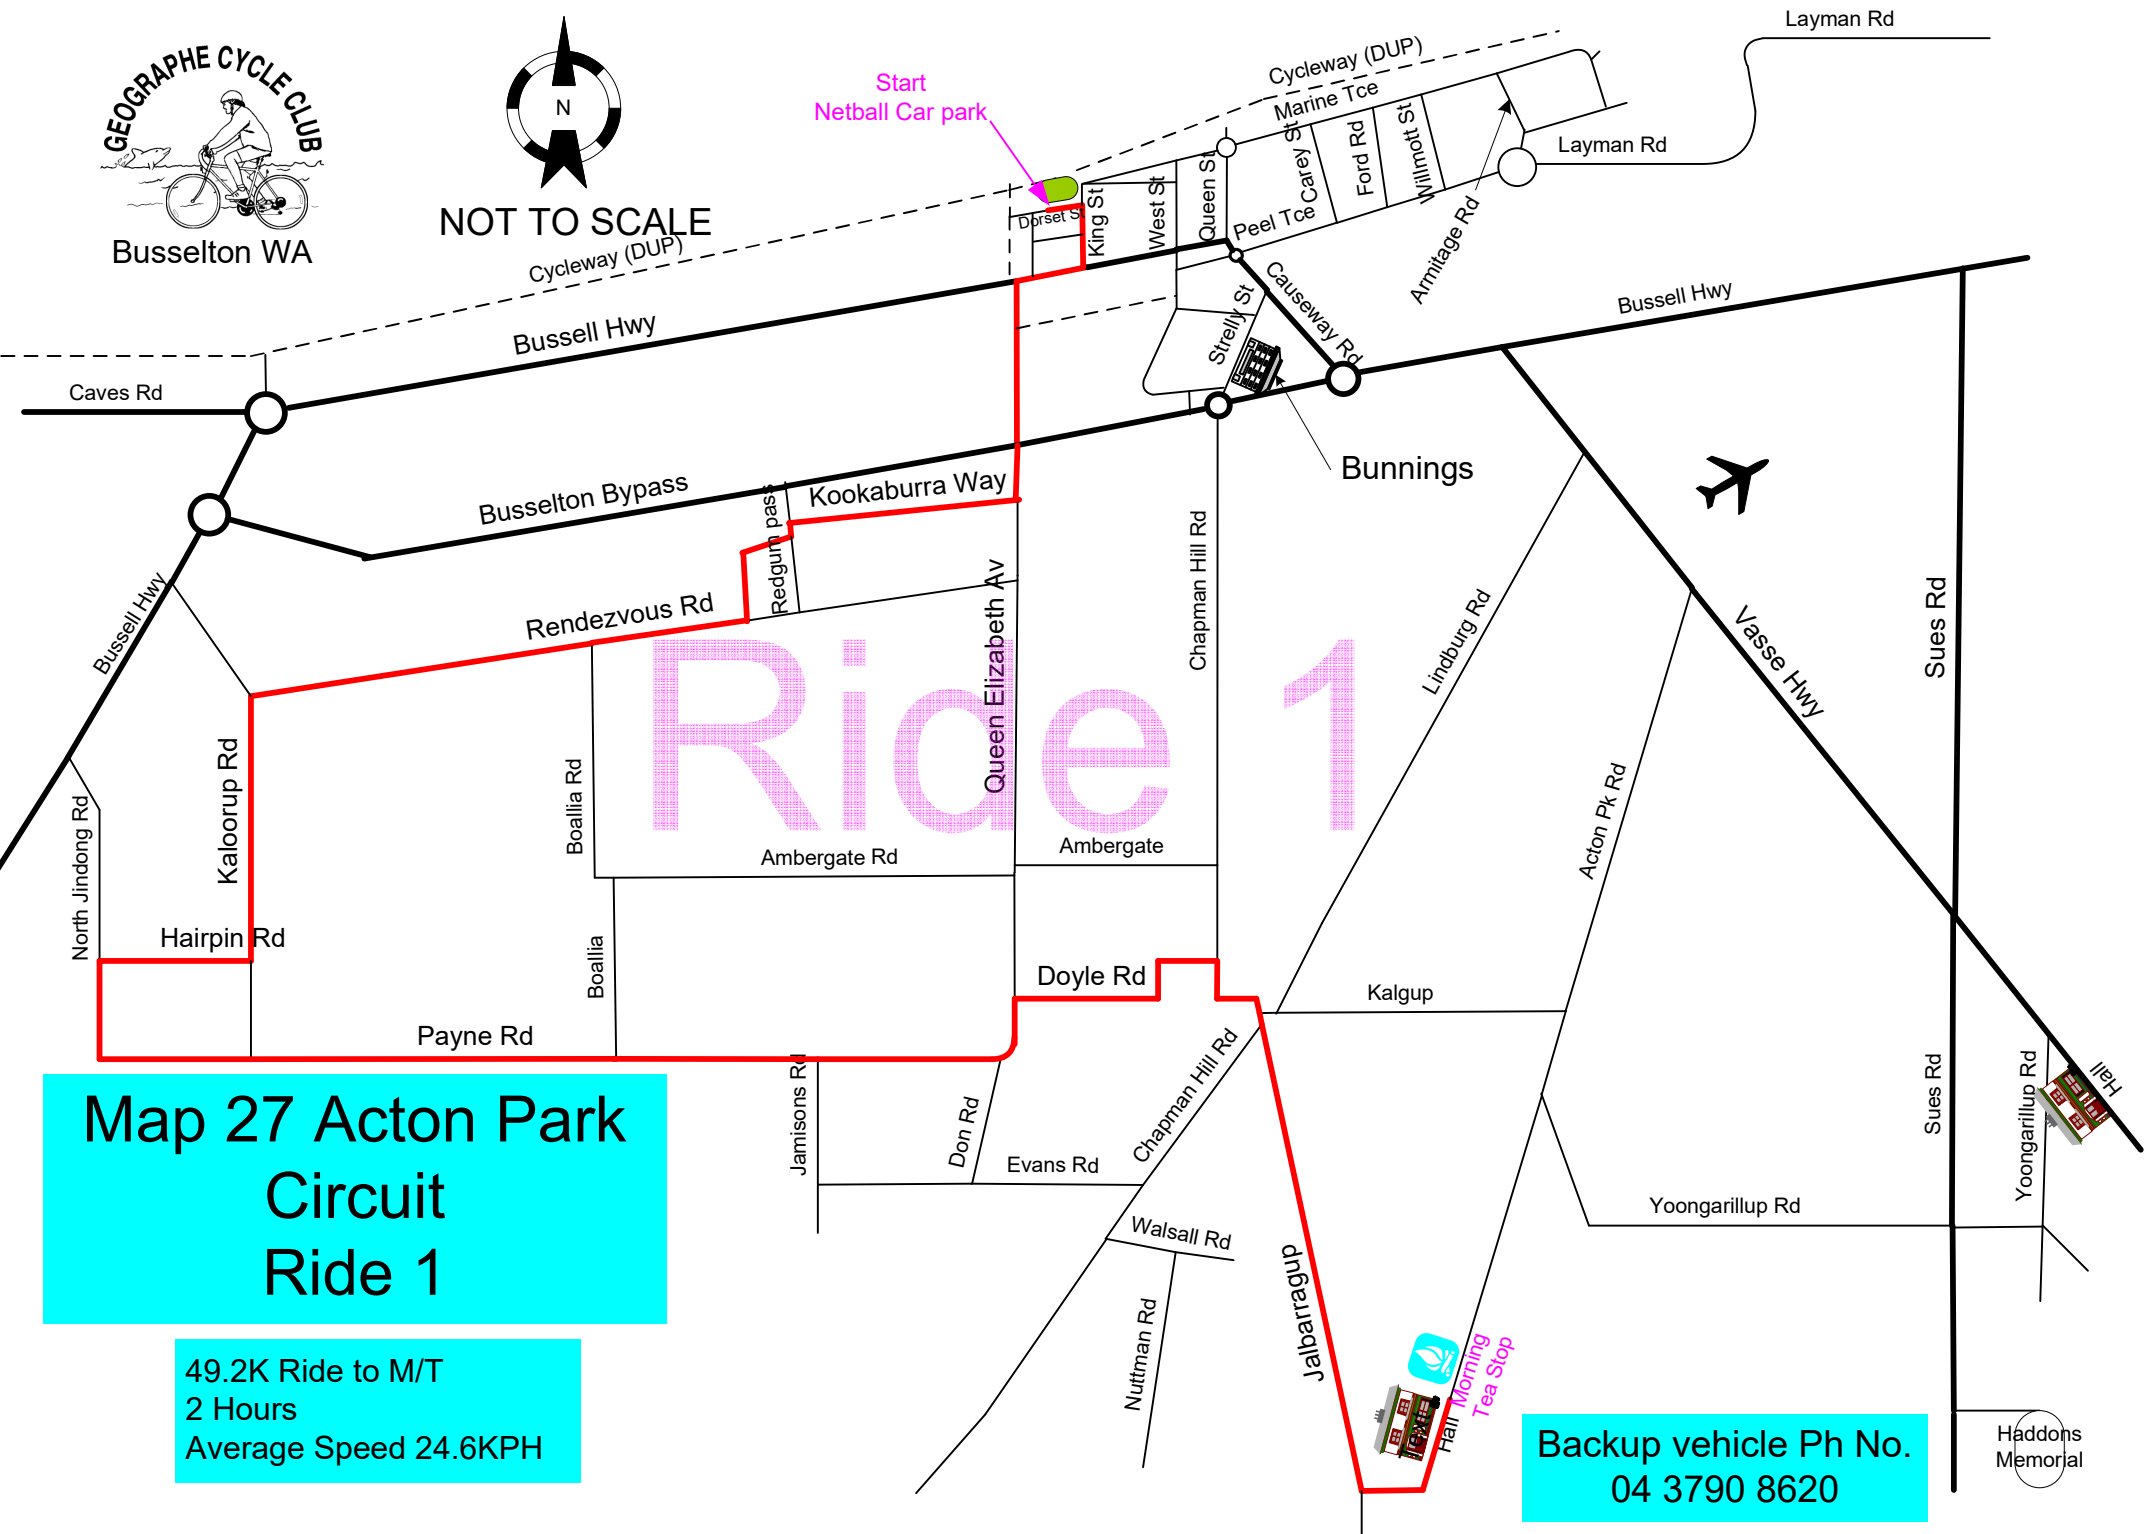

Busselton WA

NOT TO SCALE

Start
Netball Car park

**Map 27 Acton Park
Circuit
Ride 5**

28.8K Ride to M/T
2 Hours
Average Speed 14.4KPH

**Backup vehicle Ph No.
04 3790 8620**

Haddons
Memorial

NOT TO SCALE

Start
Netball Car park

Map 27 Acton Park Circuit Ride 4

32K Ride to M/T
2 Hours
Average Speed 16KPH

Backup vehicle Ph No.
04 3790 8620

NOT TO SCALE

Start
Netball Car park

Map 27 Acton Park Circuit Ride 3

38.2K Ride to M/T
2 Hours
Average Speed 19.1KPH

Ride 2

Haddons Memorial

NOT TO SCALE

Start
Netball Car park

Busselton WA

Map 27 Acton Park Circuit Ride 1

49.2K Ride to M/T
2 Hours
Average Speed 24.6KPH

Backup vehicle Ph No.
04 3790 8620