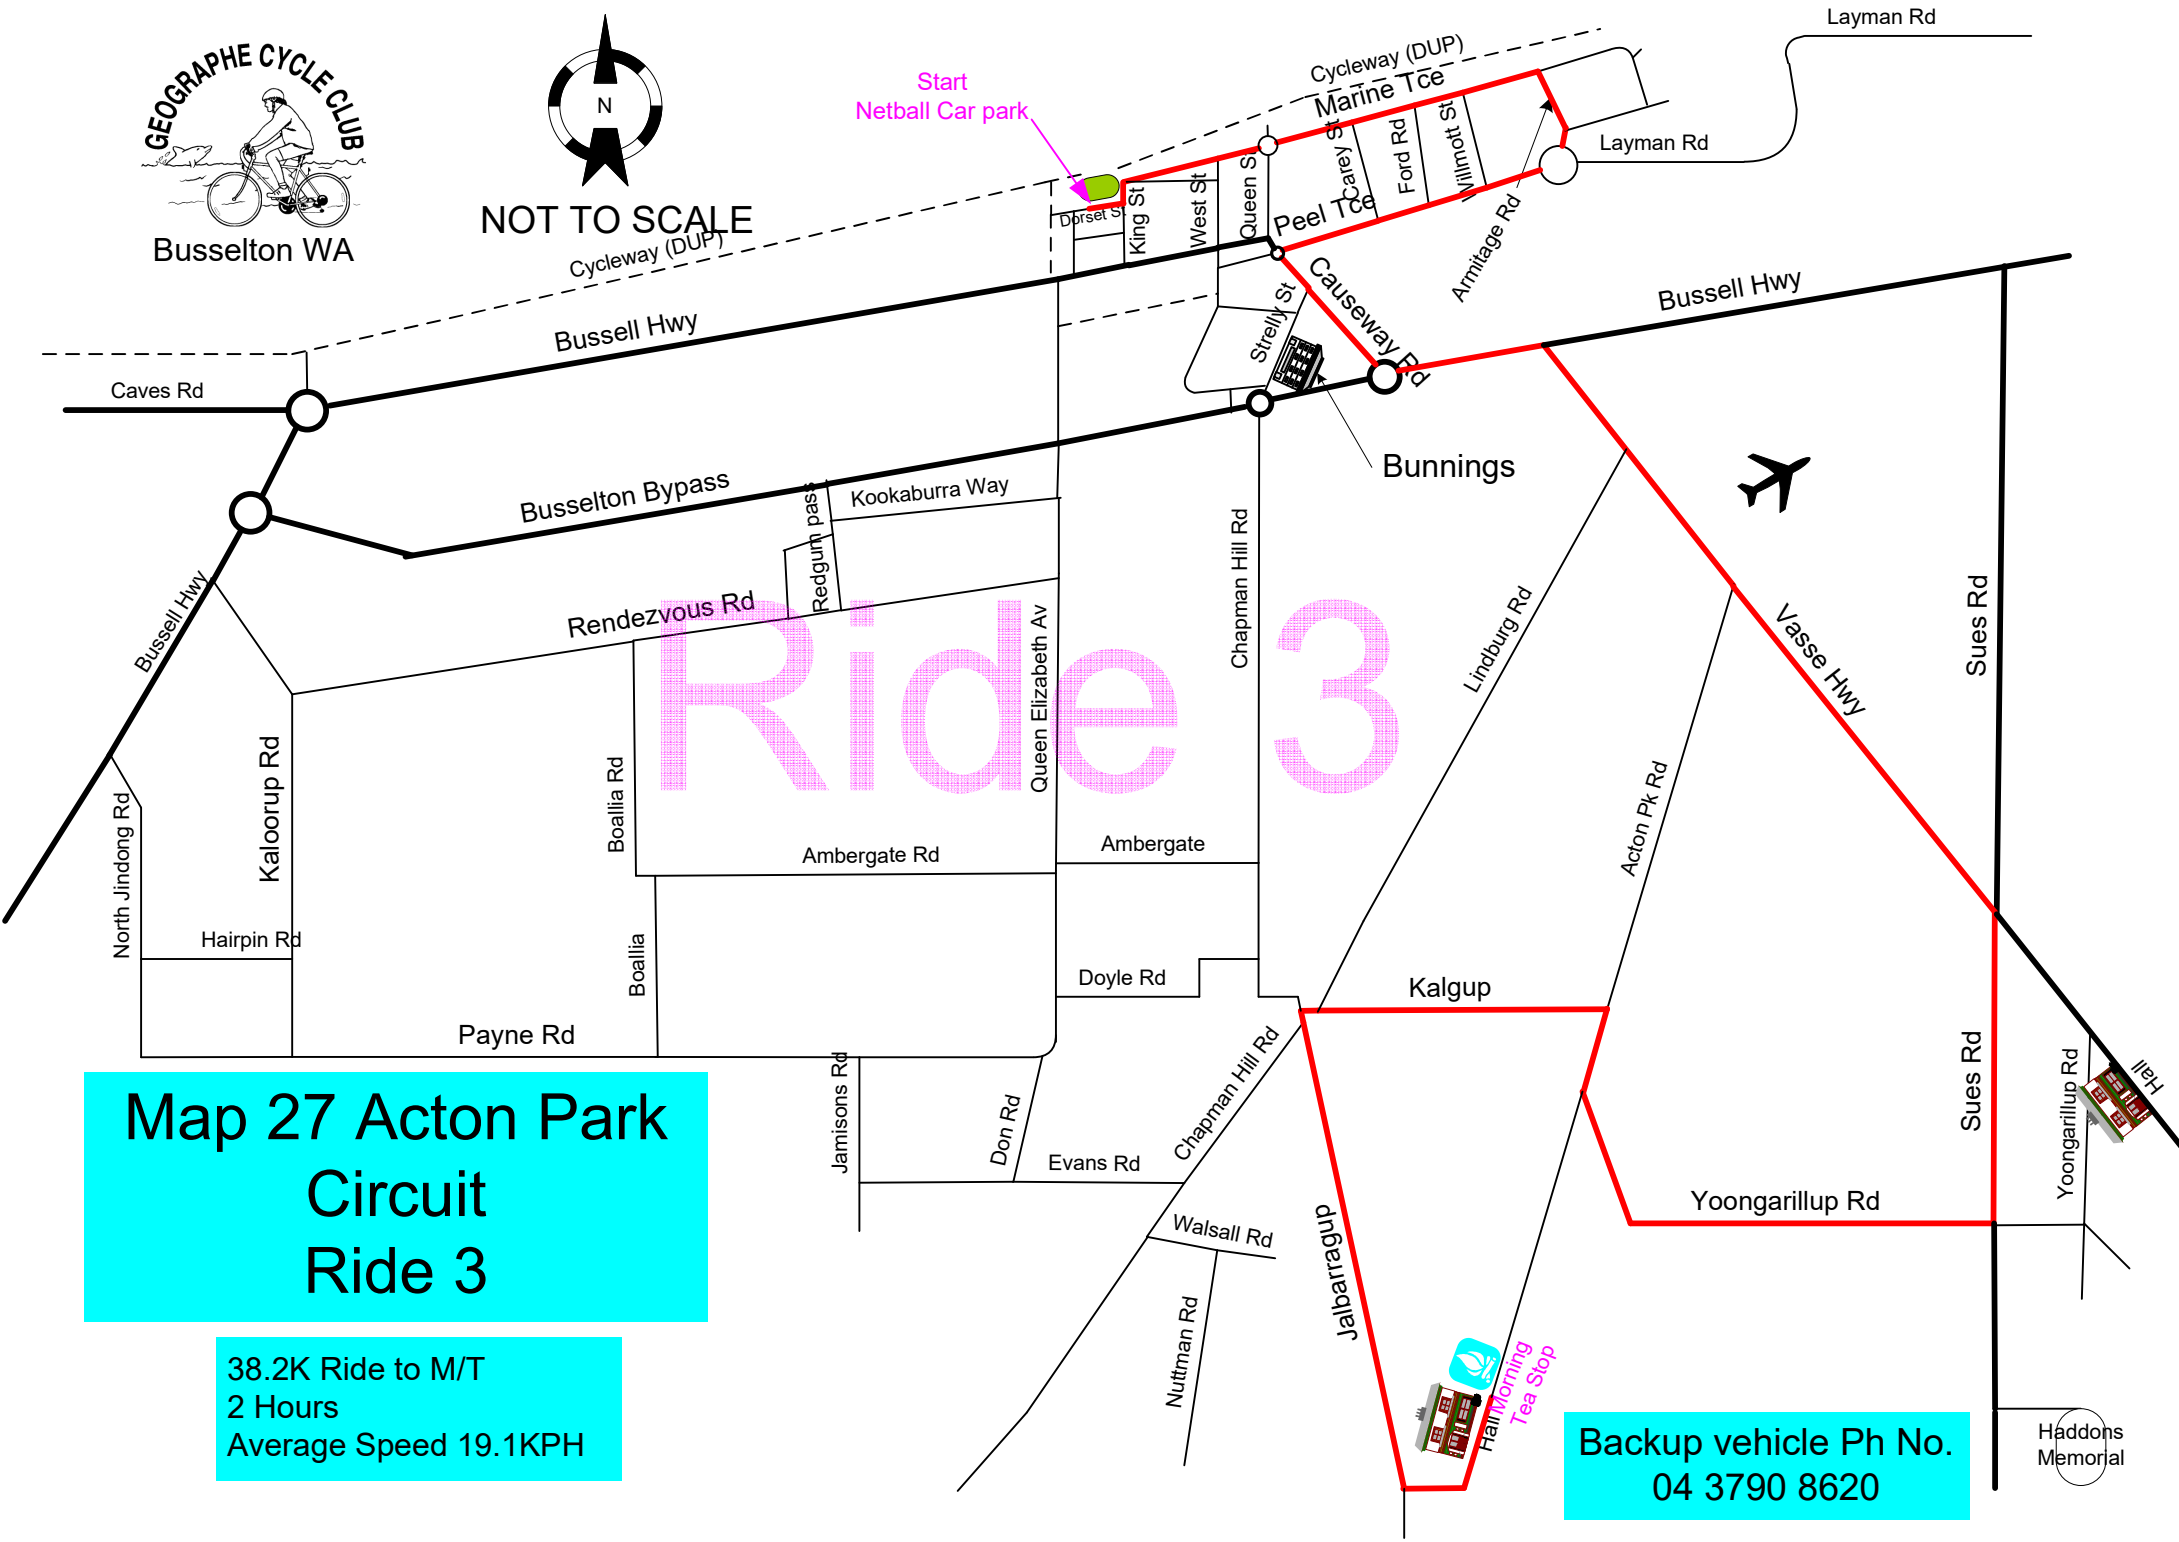

Busselton WA

NOT TO SCALE

Start
Netball Car park

**Map 27 Acton Park
Circuit
Ride 5**

28.8K Ride to M/T
2 Hours
Average Speed 14.4KPH

**Backup vehicle Ph No.
04 3790 8620**

Haddons
Memorial

NOT TO SCALE

Start
Netball Car park

Map 27 Acton Park Circuit Ride 4

32K Ride to M/T
2 Hours
Average Speed 16KPH

Backup vehicle Ph No.
04 3790 8620

NOT TO SCALE

Start
Netball Car park

Map 27 Acton Park Circuit Ride 3

38.2K Ride to M/T
2 Hours
Average Speed 19.1KPH

Backup vehicle Ph No.
04 3790 8620

Haddons Memorial

Busselton WA

NOT TO SCALE

Start
Netball Car park

Map 27 Acton Park Circuit Ride 2

41.1K Ride to M/T
2 Hours
Average Speed 20.5KPH

Backup vehicle Ph No.
04 3790 8620

Ride 2

Haddons Memorial

NOT TO SCALE

Start
Netball Car park

Busselton WA

Map 27 Acton Park Circuit Ride 1

49.2K Ride to M/T
2 Hours
Average Speed 24.6KPH

Backup vehicle Ph No.
04 3790 8620