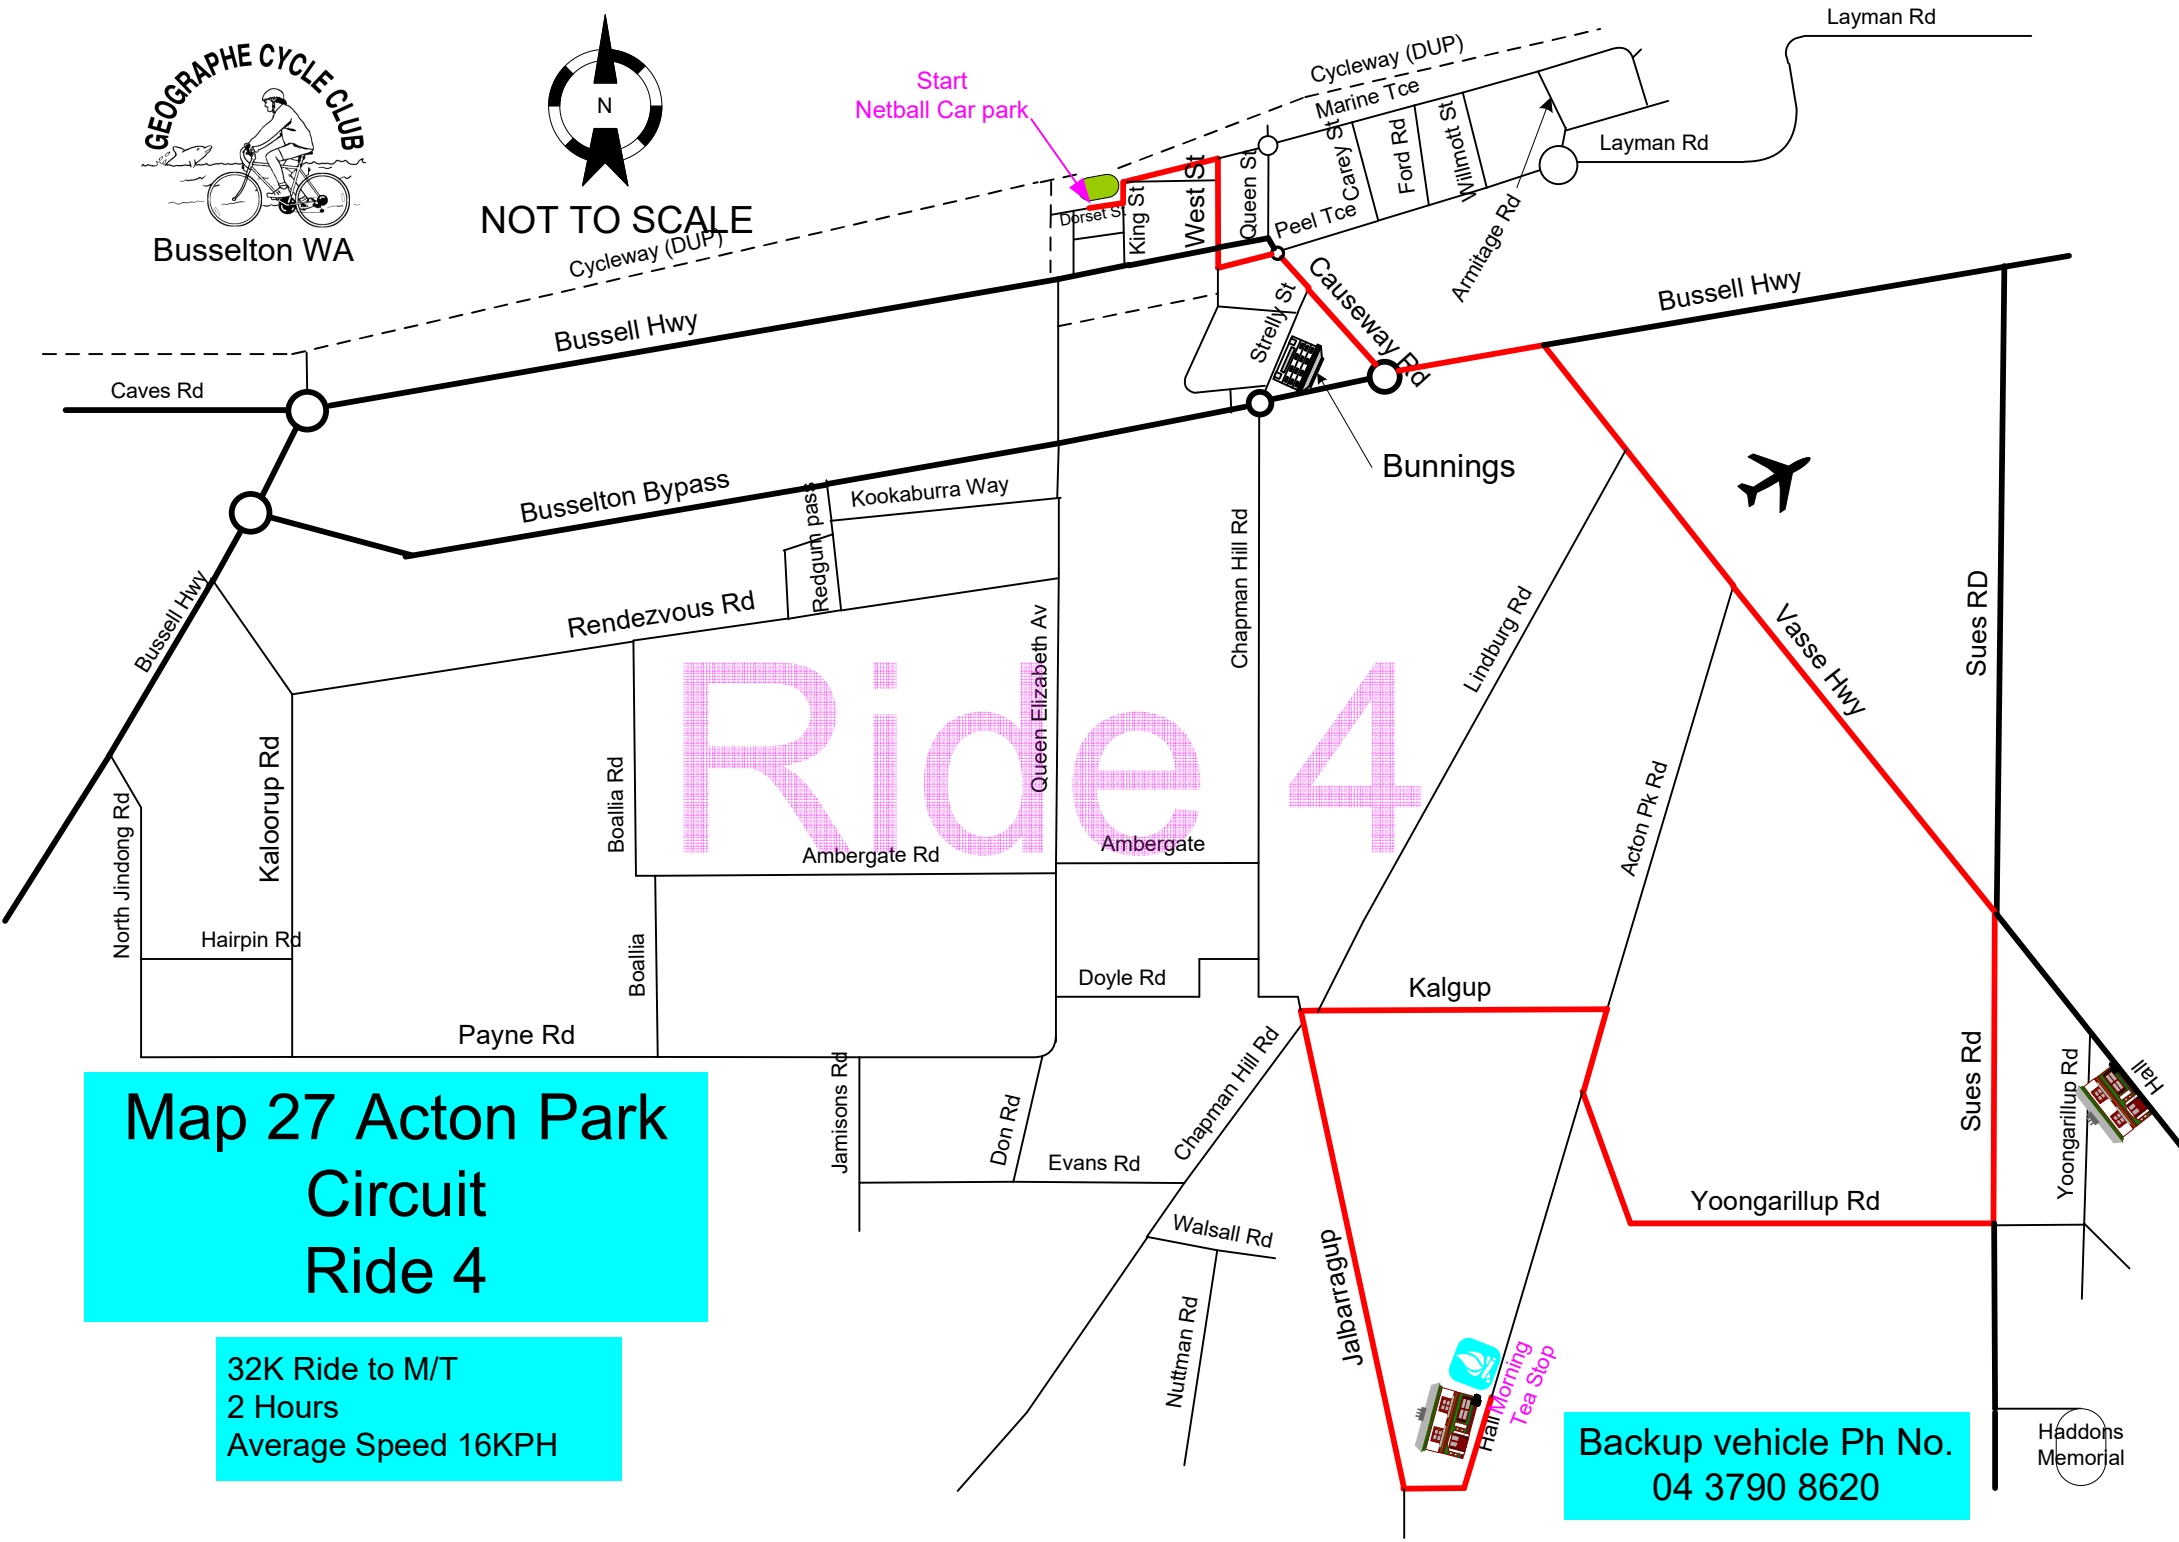

Busselton WA

NOT TO SCALE

Start
Netball Car park

**Map 27 Acton Park
Circuit
Ride 5**

28.8K Ride to M/T
2 Hours
Average Speed 14.4KPH

**Backup vehicle Ph No.
04 3790 8620**

Haddons
Memorial

NOT TO SCALE

Start
Netball Car park

Map 27 Acton Park Circuit Ride 4

32K Ride to M/T
2 Hours
Average Speed 16KPH

Backup vehicle Ph No.
04 3790 8620

NOT TO SCALE

Start
Netball Car park

Map 27 Acton Park Circuit Ride 3

38.2K Ride to M/T
2 Hours
Average Speed 19.1KPH

Backup vehicle Ph No.
04 3790 8620

Haddons Memorial

Busselton WA

NOT TO SCALE

Start
Netball Car park

Map 27 Acton Park Circuit Ride 2

41.1K Ride to M/T
2 Hours
Average Speed 20.5KPH

Backup vehicle Ph No.
04 3790 8620

Ride 2

Haddons Memorial

NOT TO SCALE

Start
Netball Car park

Busselton WA

Map 27 Acton Park Circuit Ride 1

49.2K Ride to M/T
2 Hours
Average Speed 24.6KPH

Backup vehicle Ph No.
04 3790 8620