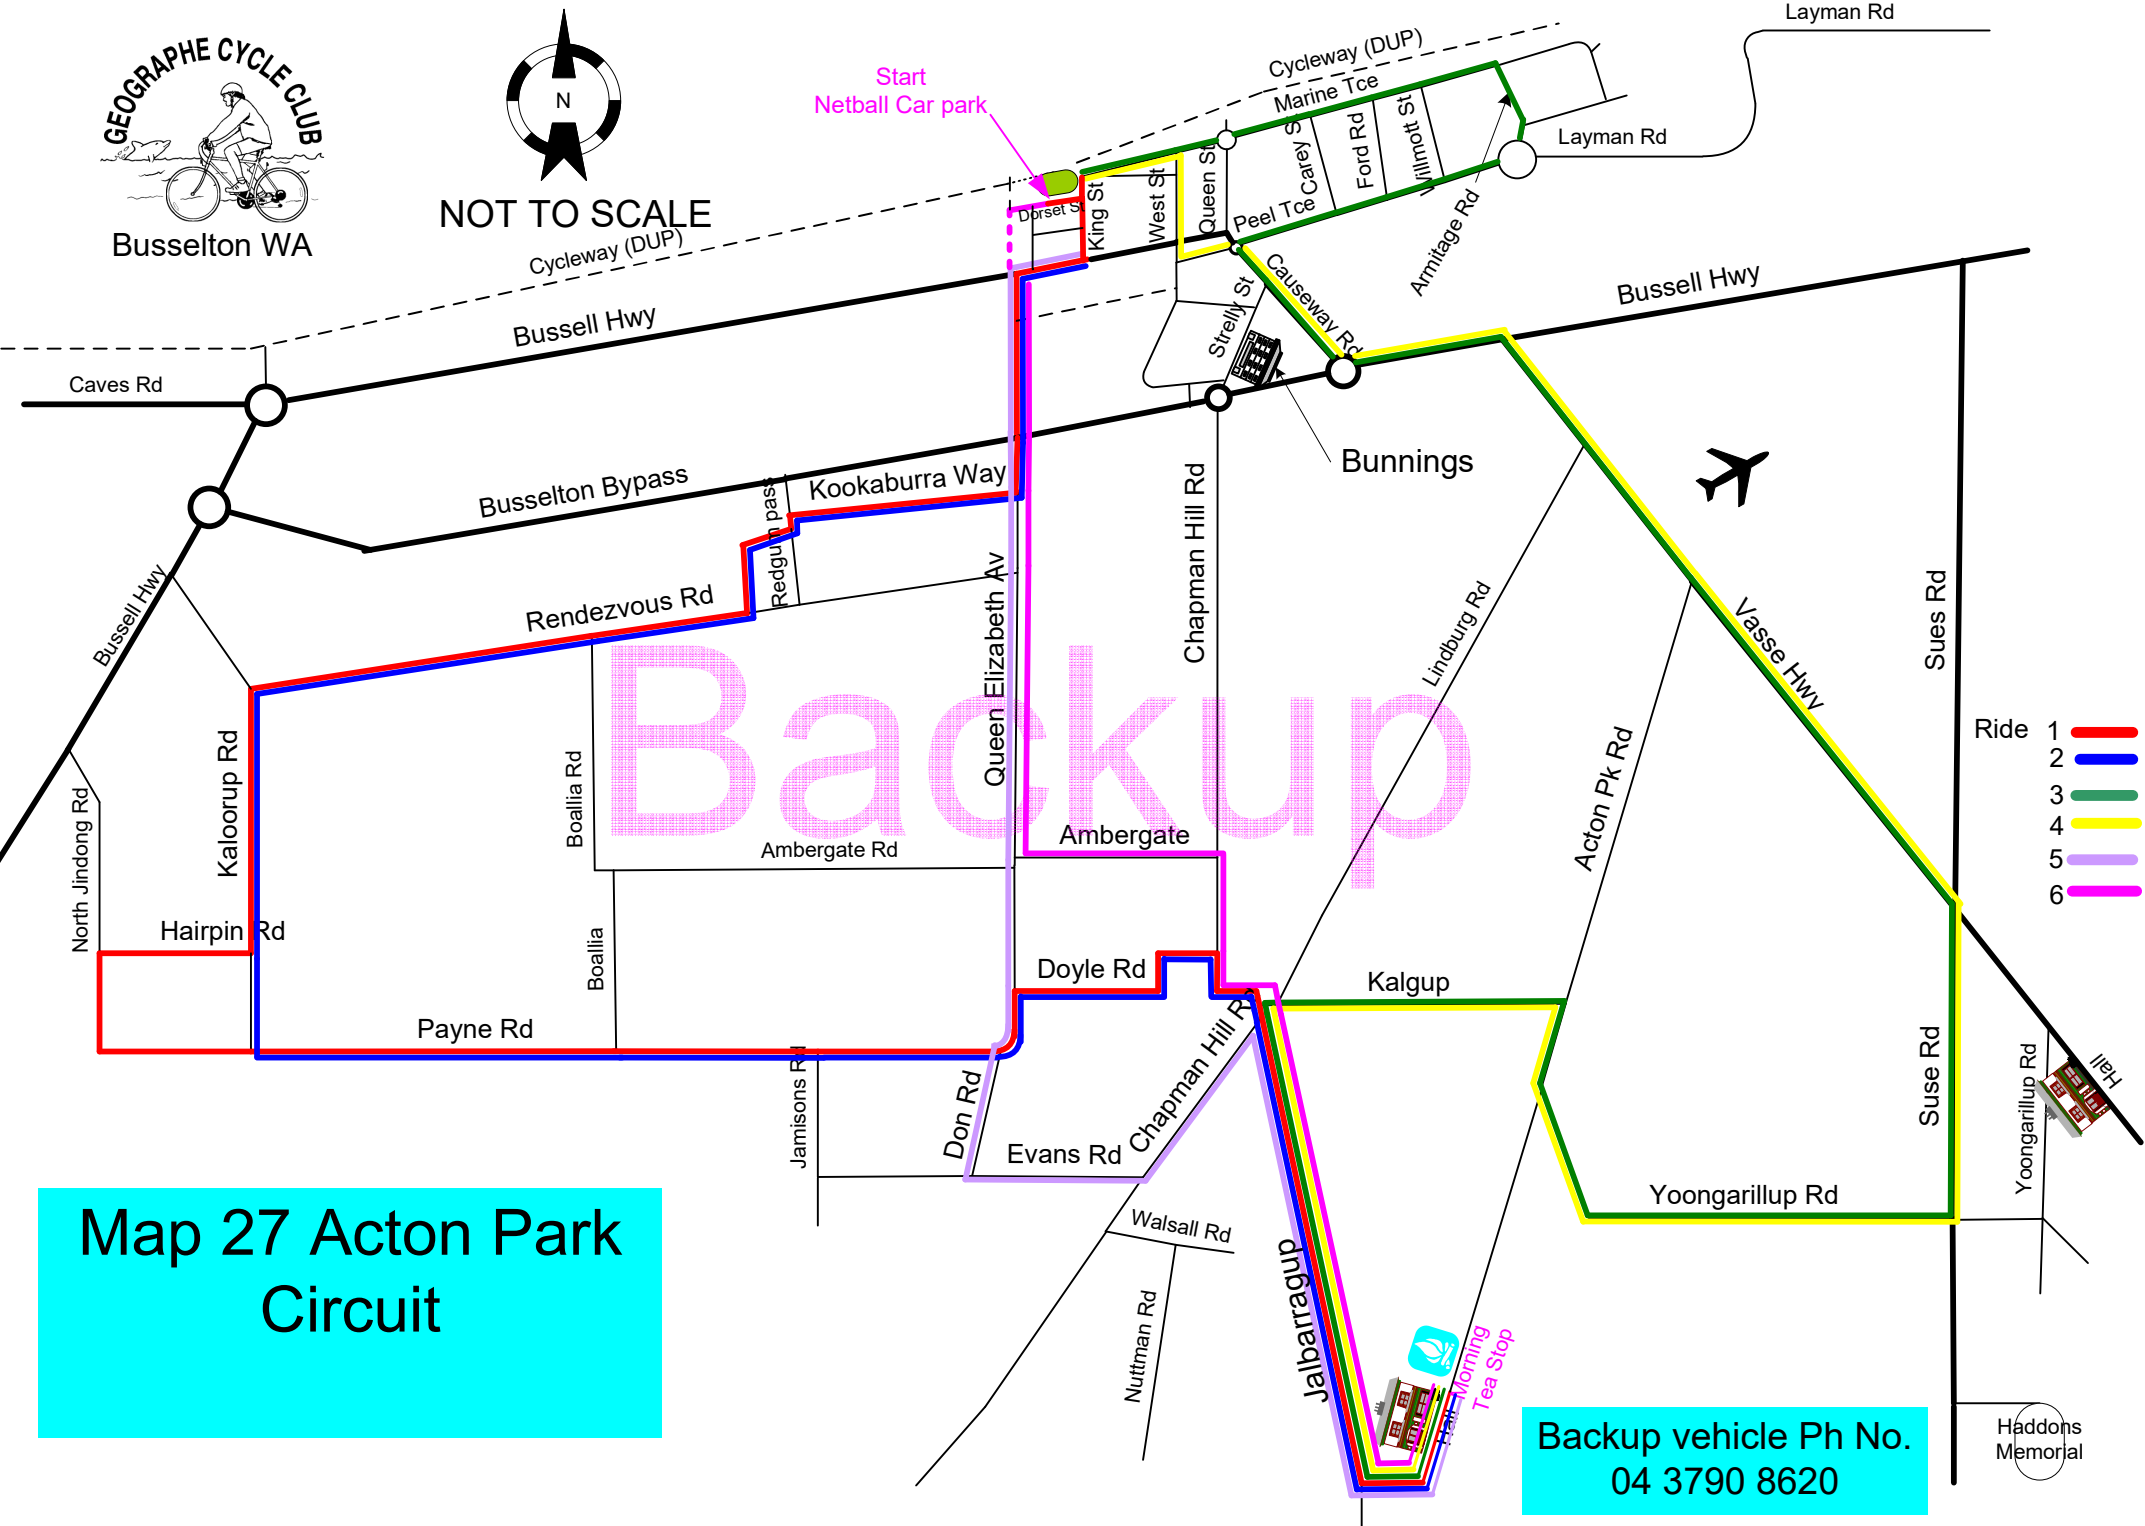

Ride 2

Haddons Memorial

NOT TO SCALE

Start
Netball Car park

Busselton WA

Map 27 Acton Park Circuit Ride 1

49.2K Ride to M/T
2 Hours
Average Speed 24.6KPH

Backup vehicle Ph No.
04 3790 8620

Haddons
Memorial

NOT TO SCALE

Start
Netball Car park

- Ride
- 1 █
 - 2 █
 - 3 █
 - 4 █
 - 5 █
 - 6 █

Map 27 Acton Park Circuit

Backup vehicle Ph No.
04 3790 8620

Haddons Memorial