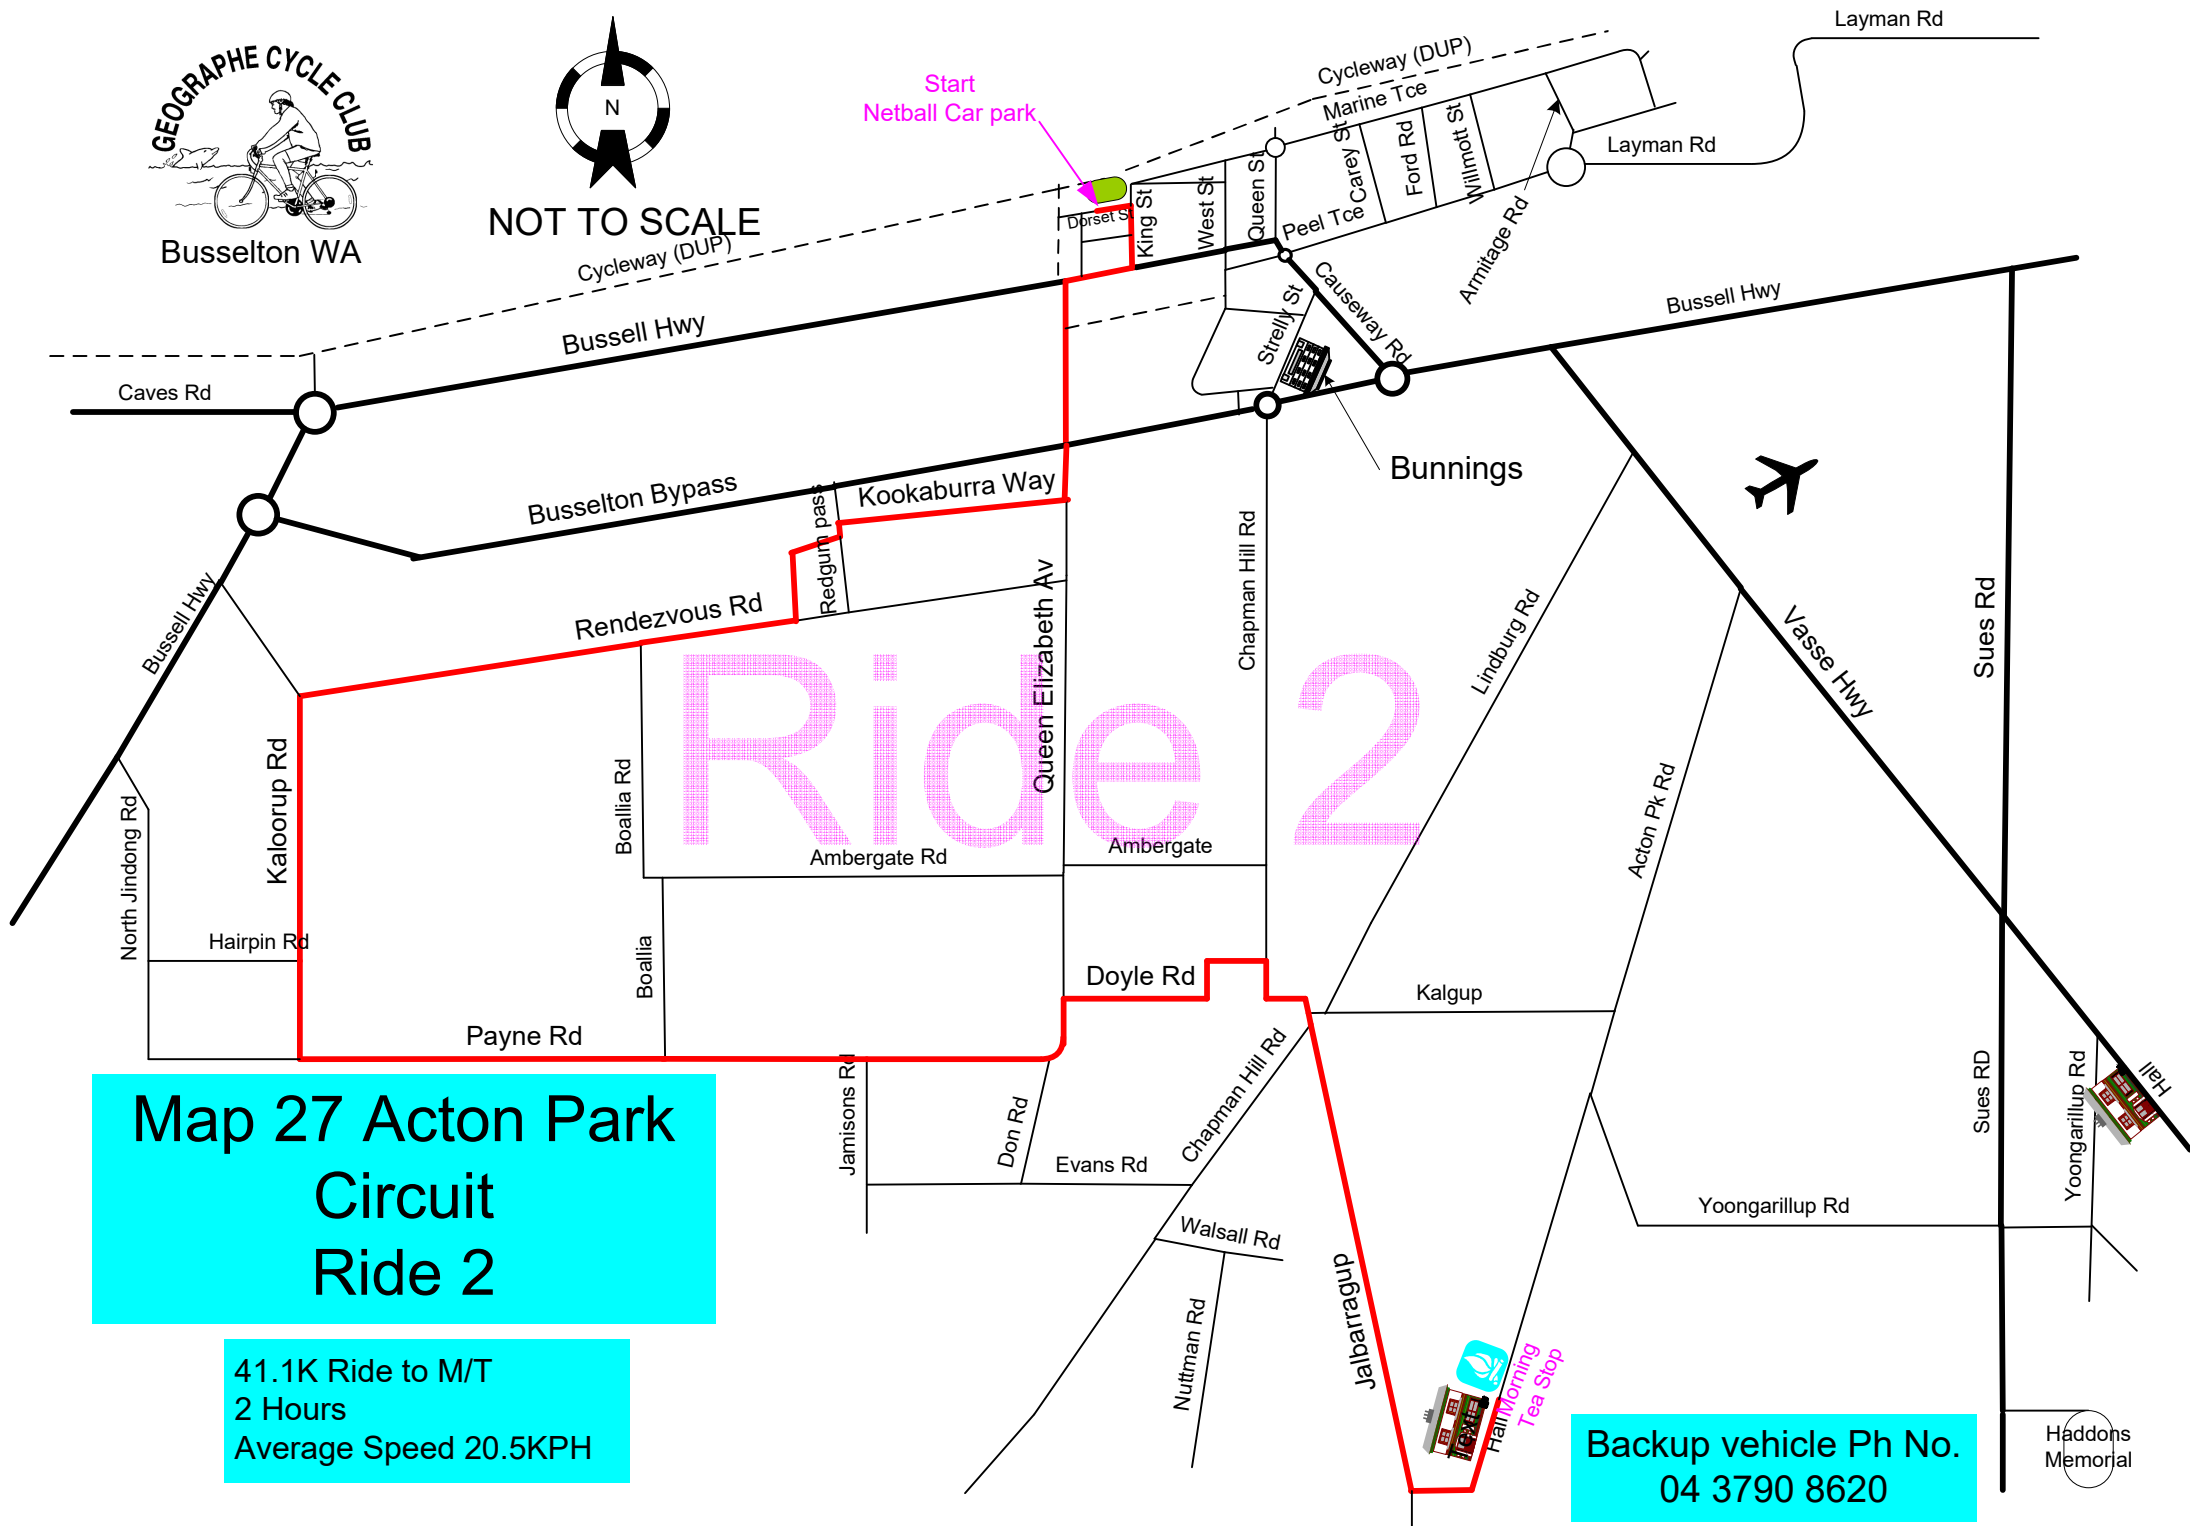

Busselton WA

NOT TO SCALE

Start
Netball Car park

Map 27 Acton Park Circuit Ride 2

41.1K Ride to M/T
2 Hours
Average Speed 20.5KPH

Backup vehicle Ph No.
04 3790 8620

Ride 2

Haddons Memorial