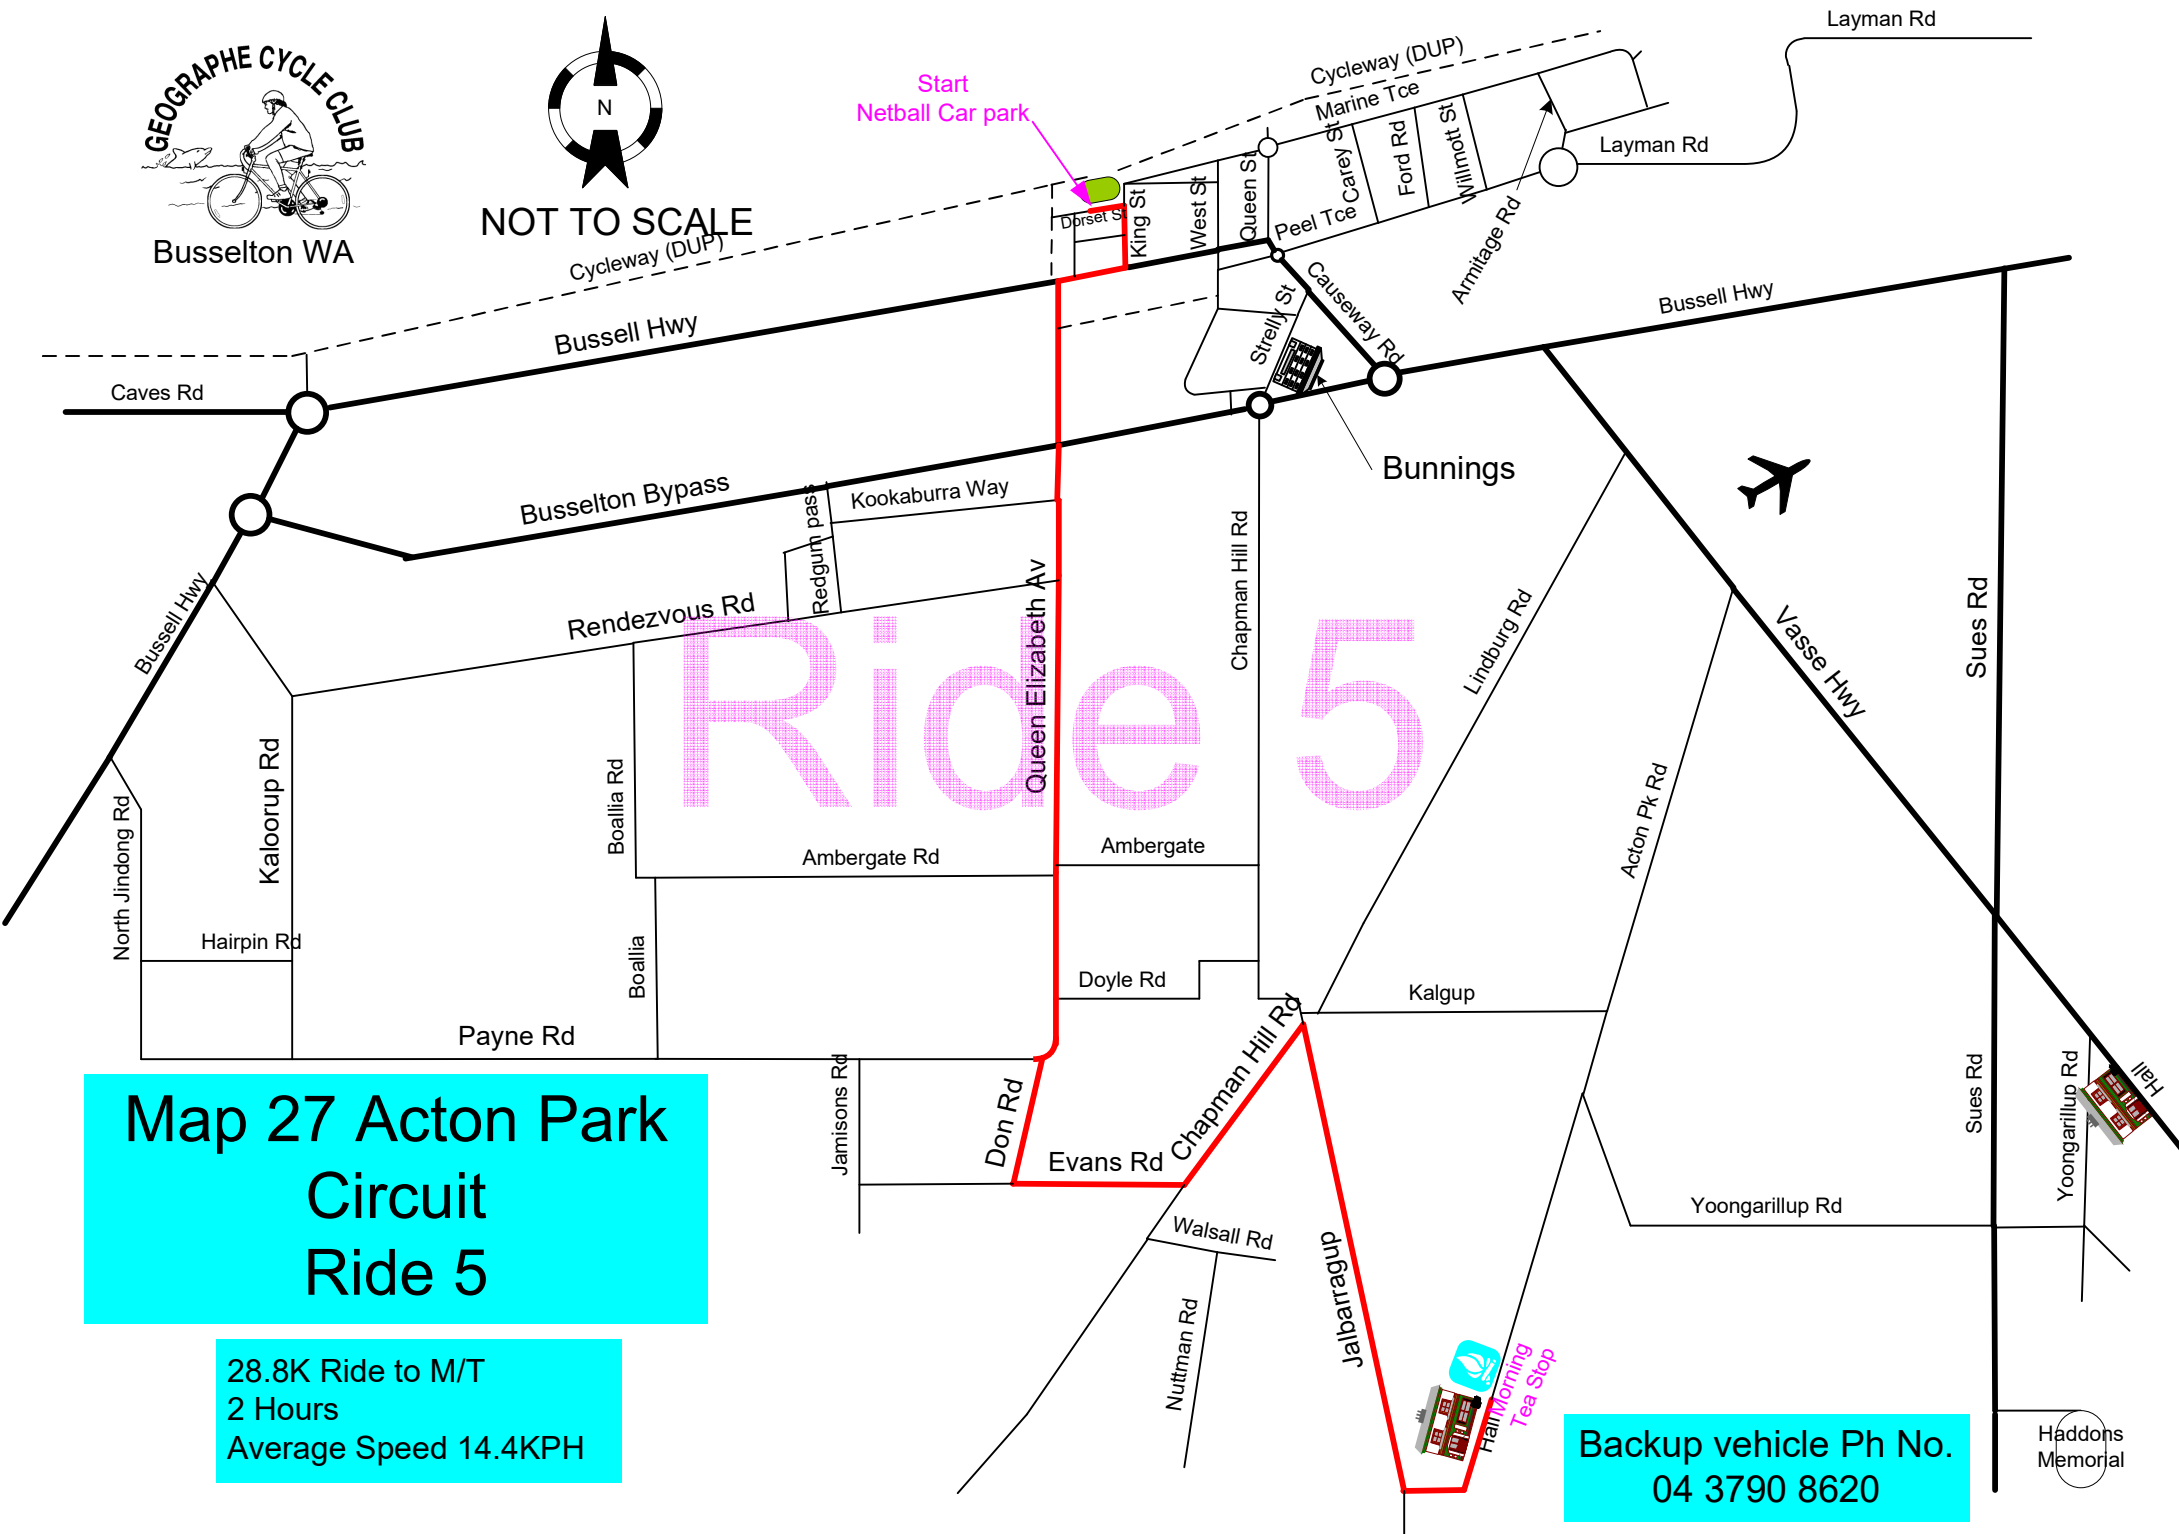

Busselton WA

NOT TO SCALE

Start
Netball Car park

**Map 27 Acton Park
Circuit
Ride 5**

28.8K Ride to M/T
2 Hours
Average Speed 14.4KPH

**Backup vehicle Ph No.
04 3790 8620**

Haddons
Memorial

NOT TO SCALE

Start
Netball Car park

Map 27 Acton Park Circuit Ride 4

32K Ride to M/T
2 Hours
Average Speed 16KPH

Backup vehicle Ph No.
04 3790 8620

NOT TO SCALE

Start
Netball Car park

Map 27 Acton Park Circuit Ride 3

38.2K Ride to M/T
2 Hours
Average Speed 19.1KPH

Backup vehicle Ph No.
04 3790 8620

Haddons Memorial

Busselton WA

NOT TO SCALE

Start
Netball Car park

Map 27 Acton Park Circuit Ride 2

41.1K Ride to M/T
2 Hours
Average Speed 20.5KPH

Backup vehicle Ph No.
04 3790 8620

Ride 2

Haddons Memorial

NOT TO SCALE

Start
Netball Car park

Busselton WA

Map 27 Acton Park Circuit Ride 1

49.2K Ride to M/T
2 Hours
Average Speed 24.6KPH

Backup vehicle Ph No.
04 3790 8620