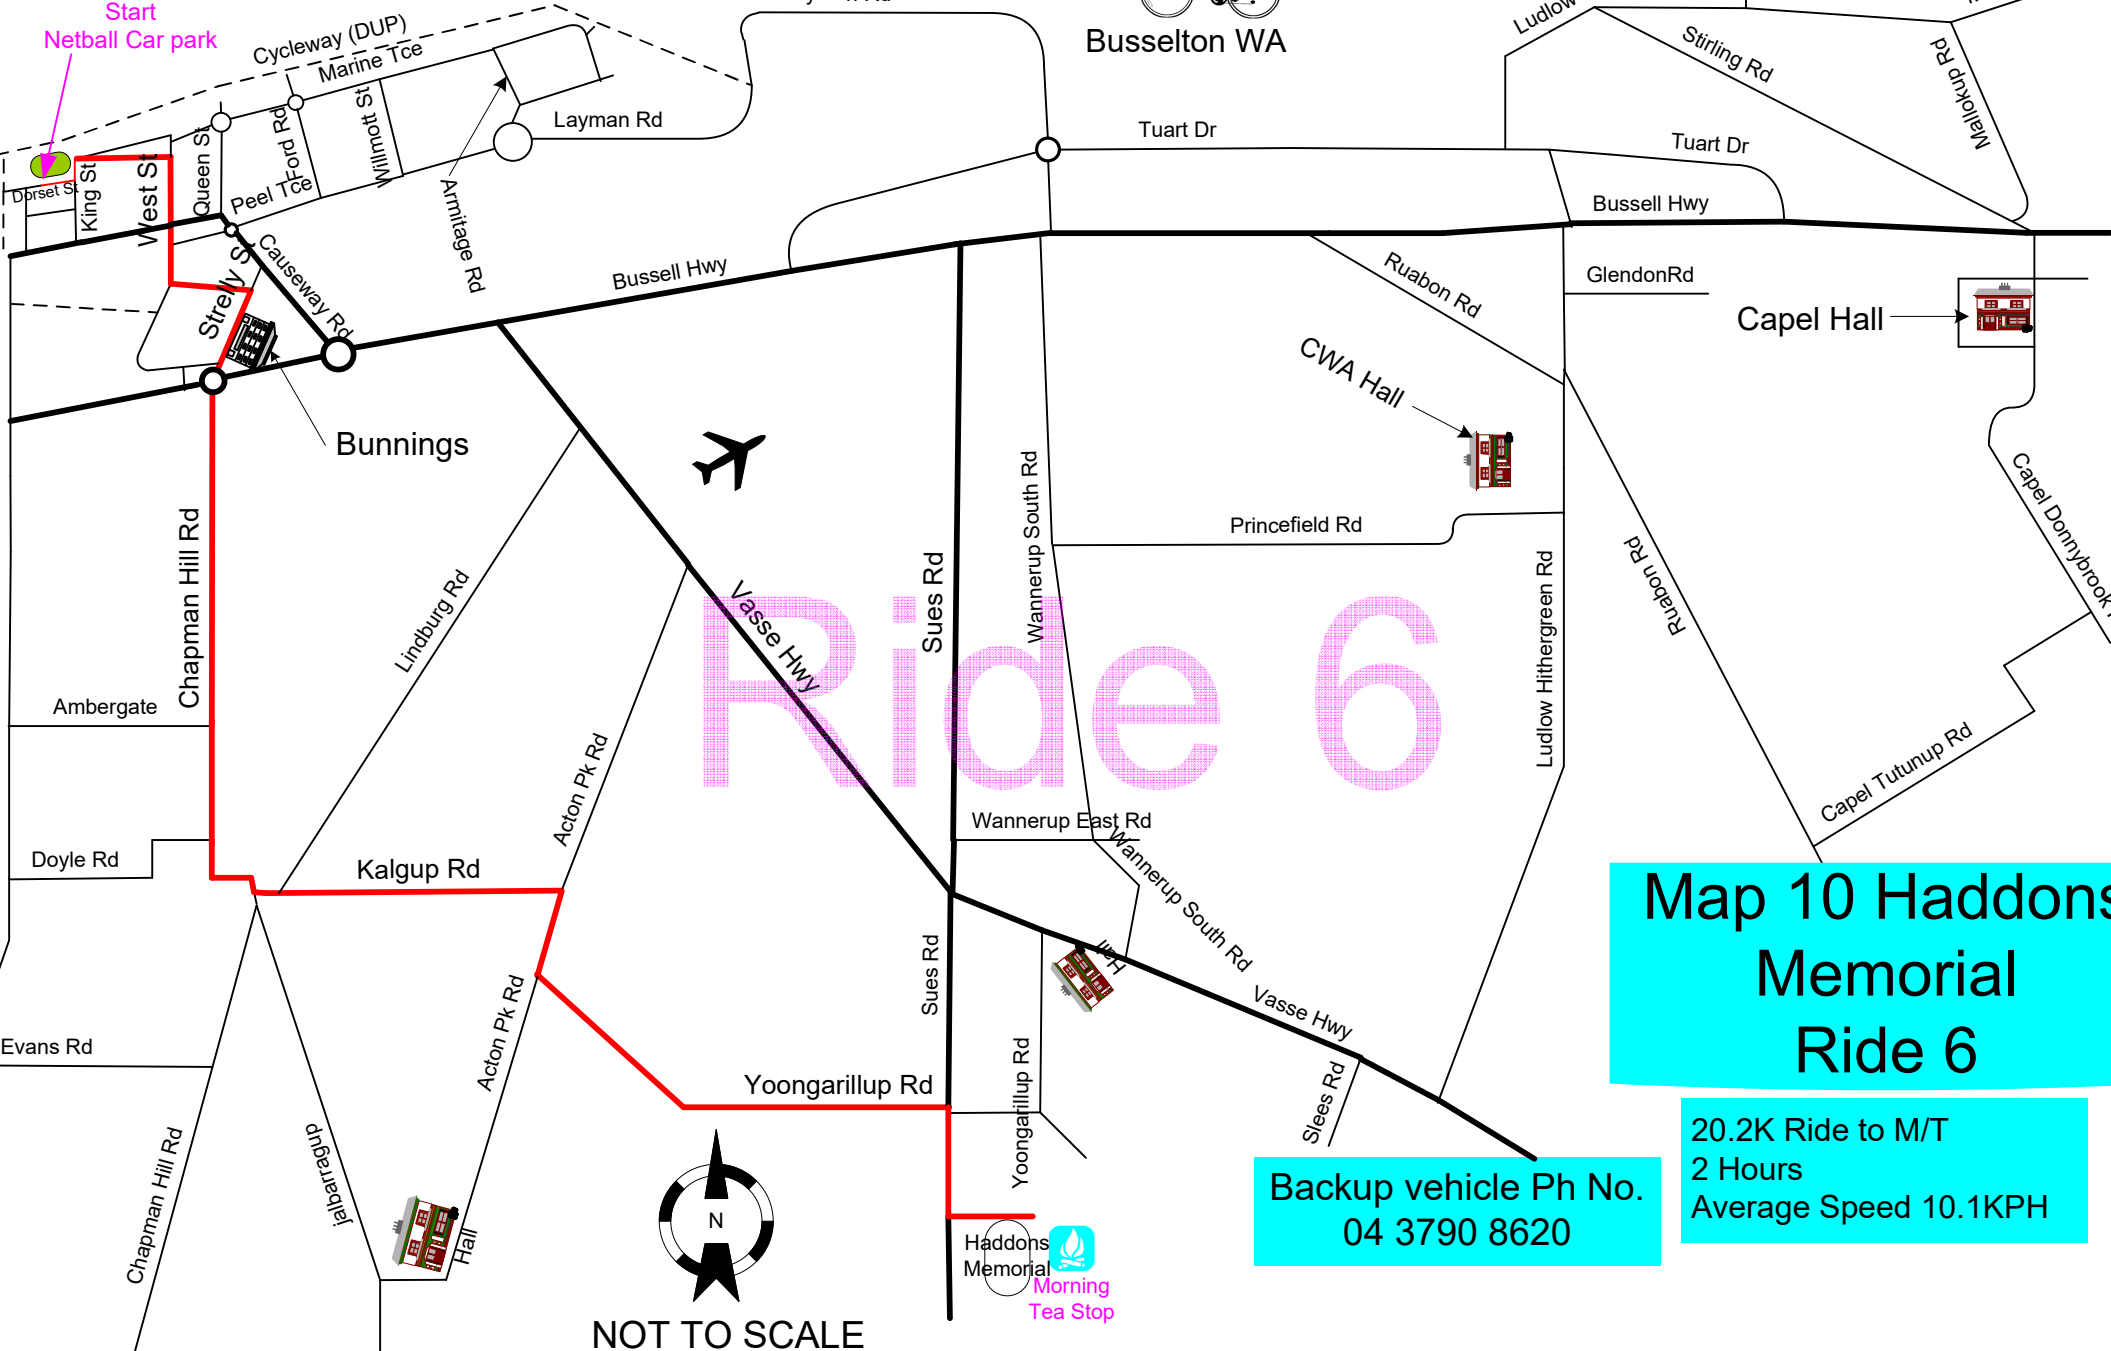

Busselton WA

Start
Netball Car park

Peppy Beach

Map 10 Haddons Memorial Ride 6

20.2K Ride to M/T
2 Hours
Average Speed 10.1KPH

Backup vehicle Ph No.
04 3790 8620

NOT TO SCALE

Busselton WA

Start
Netball Car park

Peppy Beach

Ride 5

Map 10 Haddons
Memorial
Ride 5

28.4K Ride to M/T
2 Hours
Average Speed 14.2KPH

Backup vehicle Ph No.
04 3790 8620

NOT TO SCALE

Haddons Memorial
Morning Tea Stop

Busselton WA

Start
Netball Car park

Peppy Beach

Ride 4

Map 10 Haddons Memorial Ride 4

31.3K Ride to M/T
2 Hours
Average Speed 15.7KPH

Backup vehicle Ph No.
04 3790 8620

NOT TO SCALE

Busselton WA

Peppy Beach

Start
Netball Car park

Ride 2

Map 10 Haddons Memorial Ride 2

41.7K Ride to M/T
2 Hours
Average Speed 20.9KPH

Backup vehicle Ph No.
04 3790 8620

NOT TO SCALE