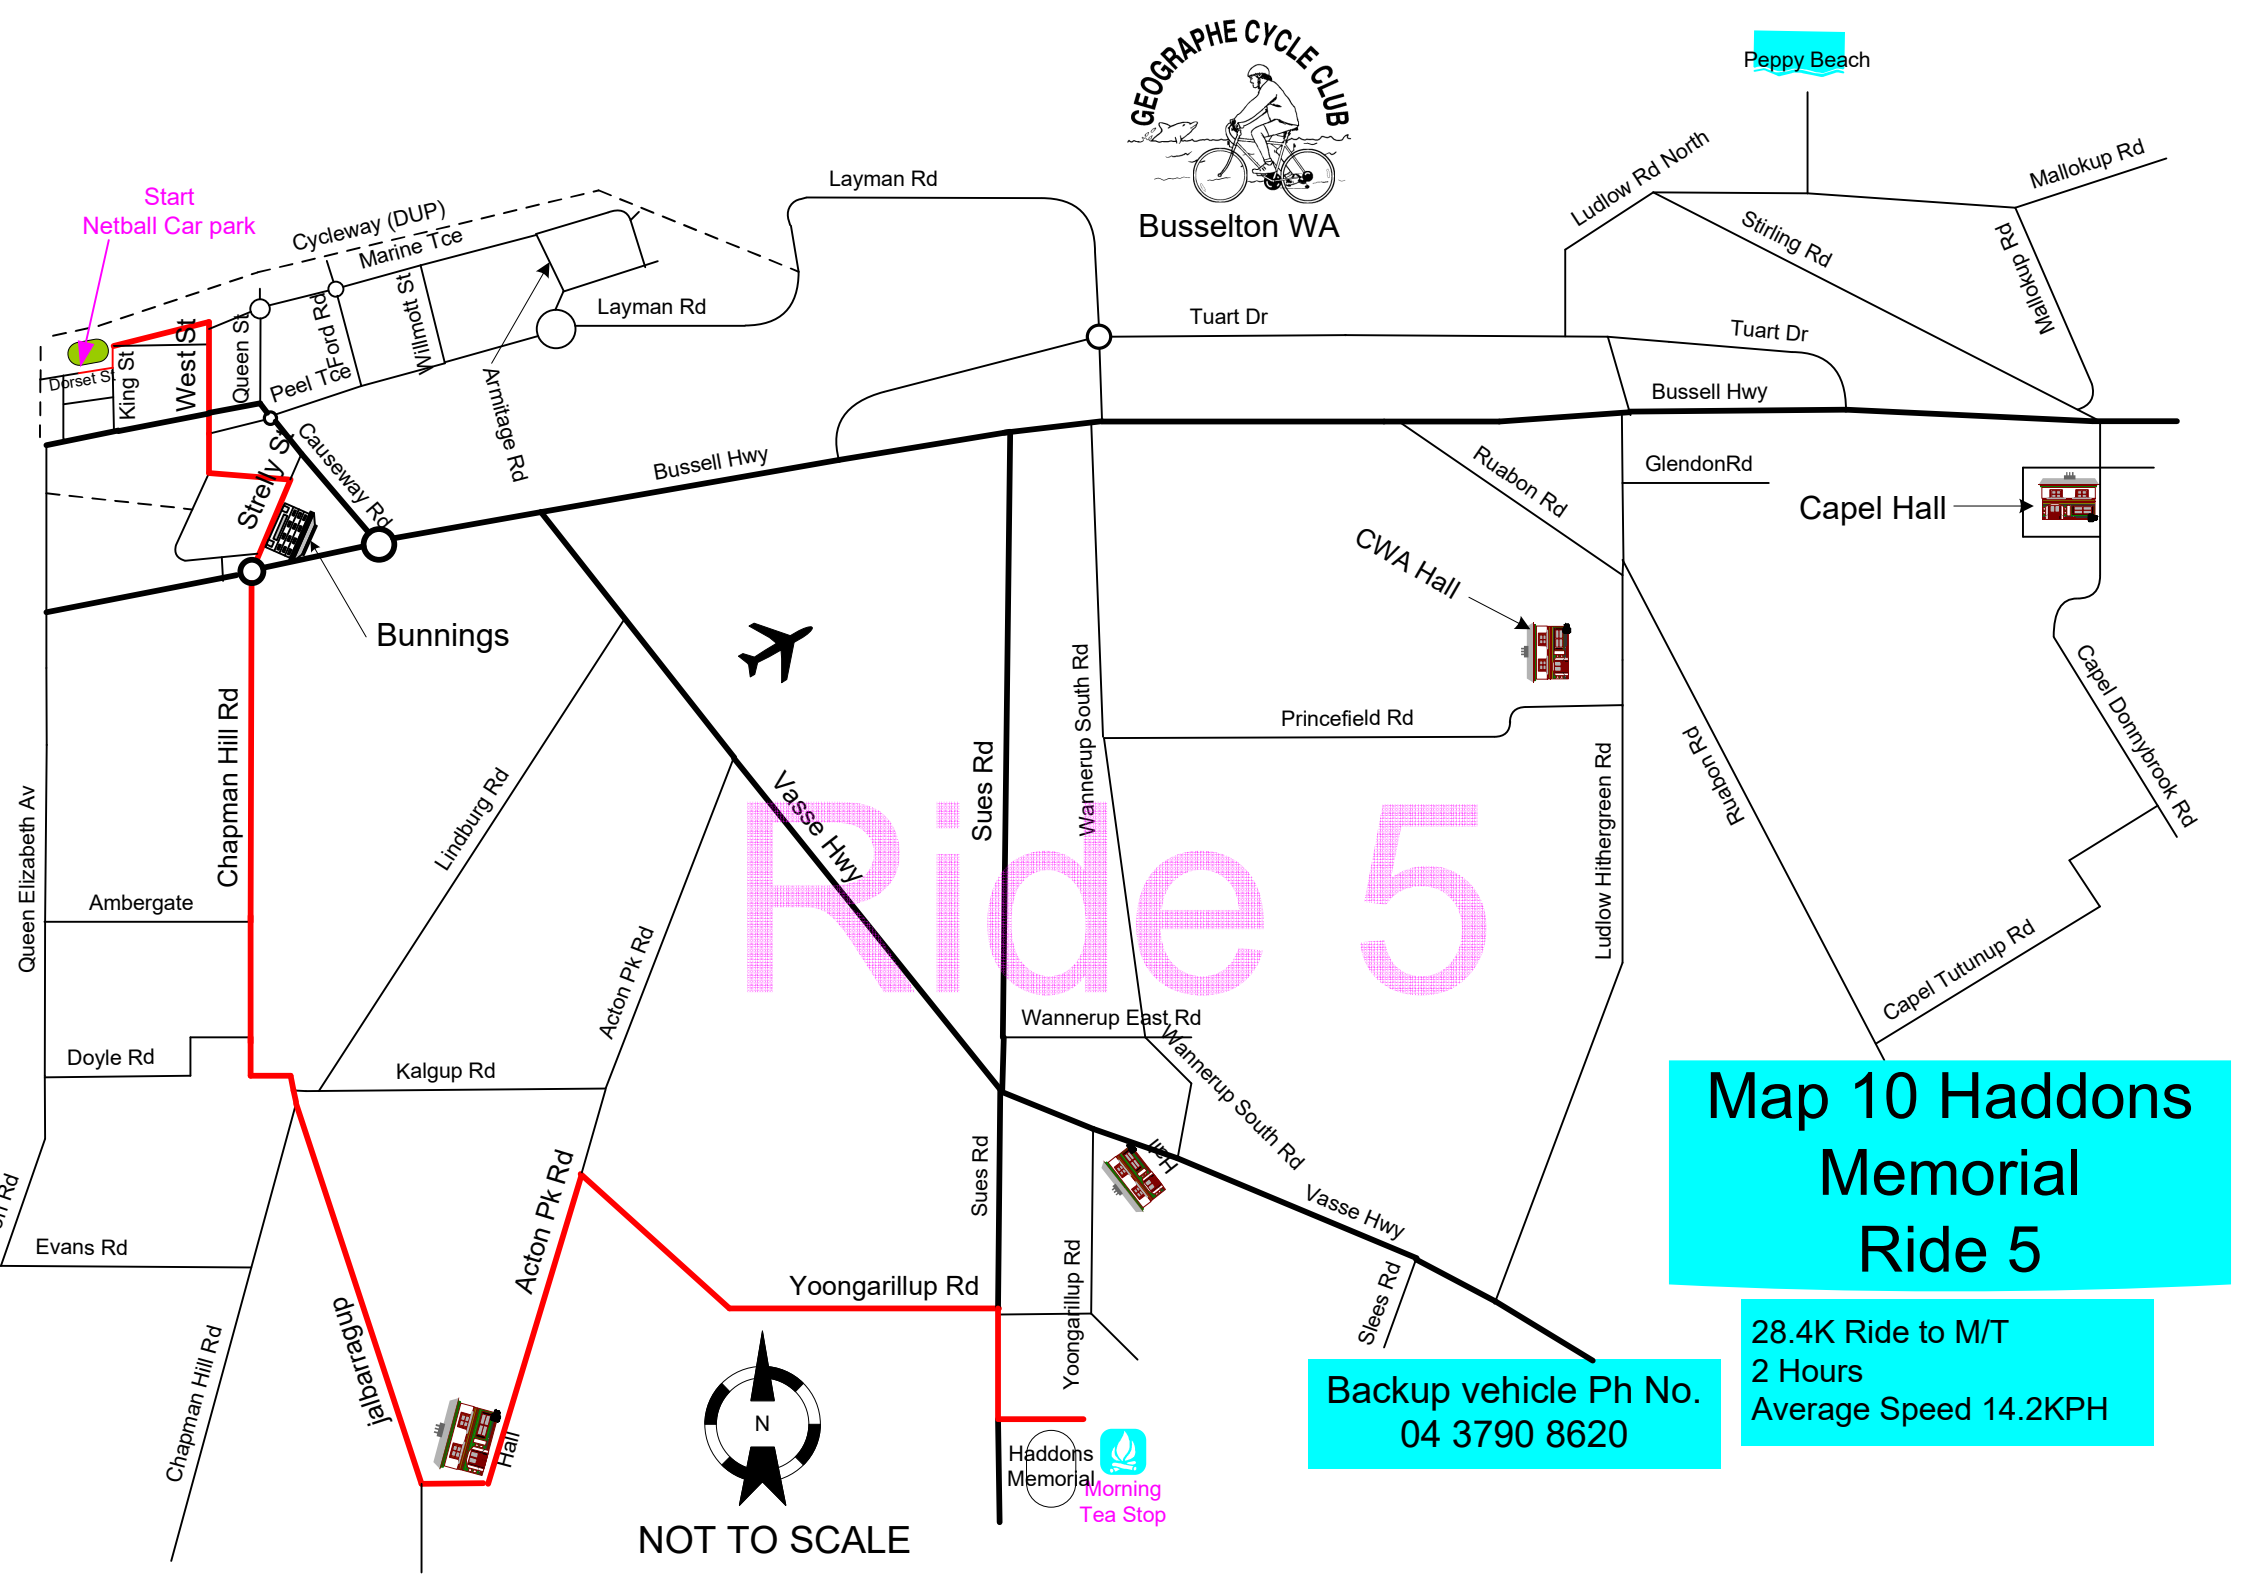

Busselton WA

Start
Netball Car park

Peppy Beach

Map 10 Haddons Memorial Ride 6

20.2K Ride to M/T
2 Hours
Average Speed 10.1KPH

Backup vehicle Ph No.
04 3790 8620

NOT TO SCALE

Busselton WA

Start
Netball Car park

Peppy Beach

Ride 5

Map 10 Haddons
Memorial
Ride 5

28.4K Ride to M/T
2 Hours
Average Speed 14.2KPH

Backup vehicle Ph No.
04 3790 8620

NOT TO SCALE

Haddons Memorial
Morning Tea Stop

Busselton WA

Start
Netball Car park

Peppy Beach

Ride 4

Map 10 Haddons Memorial Ride 4

31.3K Ride to M/T
2 Hours
Average Speed 15.7KPH

Backup vehicle Ph No.
04 3790 8620

NOT TO SCALE

Busselton WA

Peppy Beach

Start
Netball Car park

Ride 2

Map 10 Haddons Memorial Ride 2

41.7K Ride to M/T
2 Hours
Average Speed 20.9KPH

Backup vehicle Ph No.
04 3790 8620

NOT TO SCALE