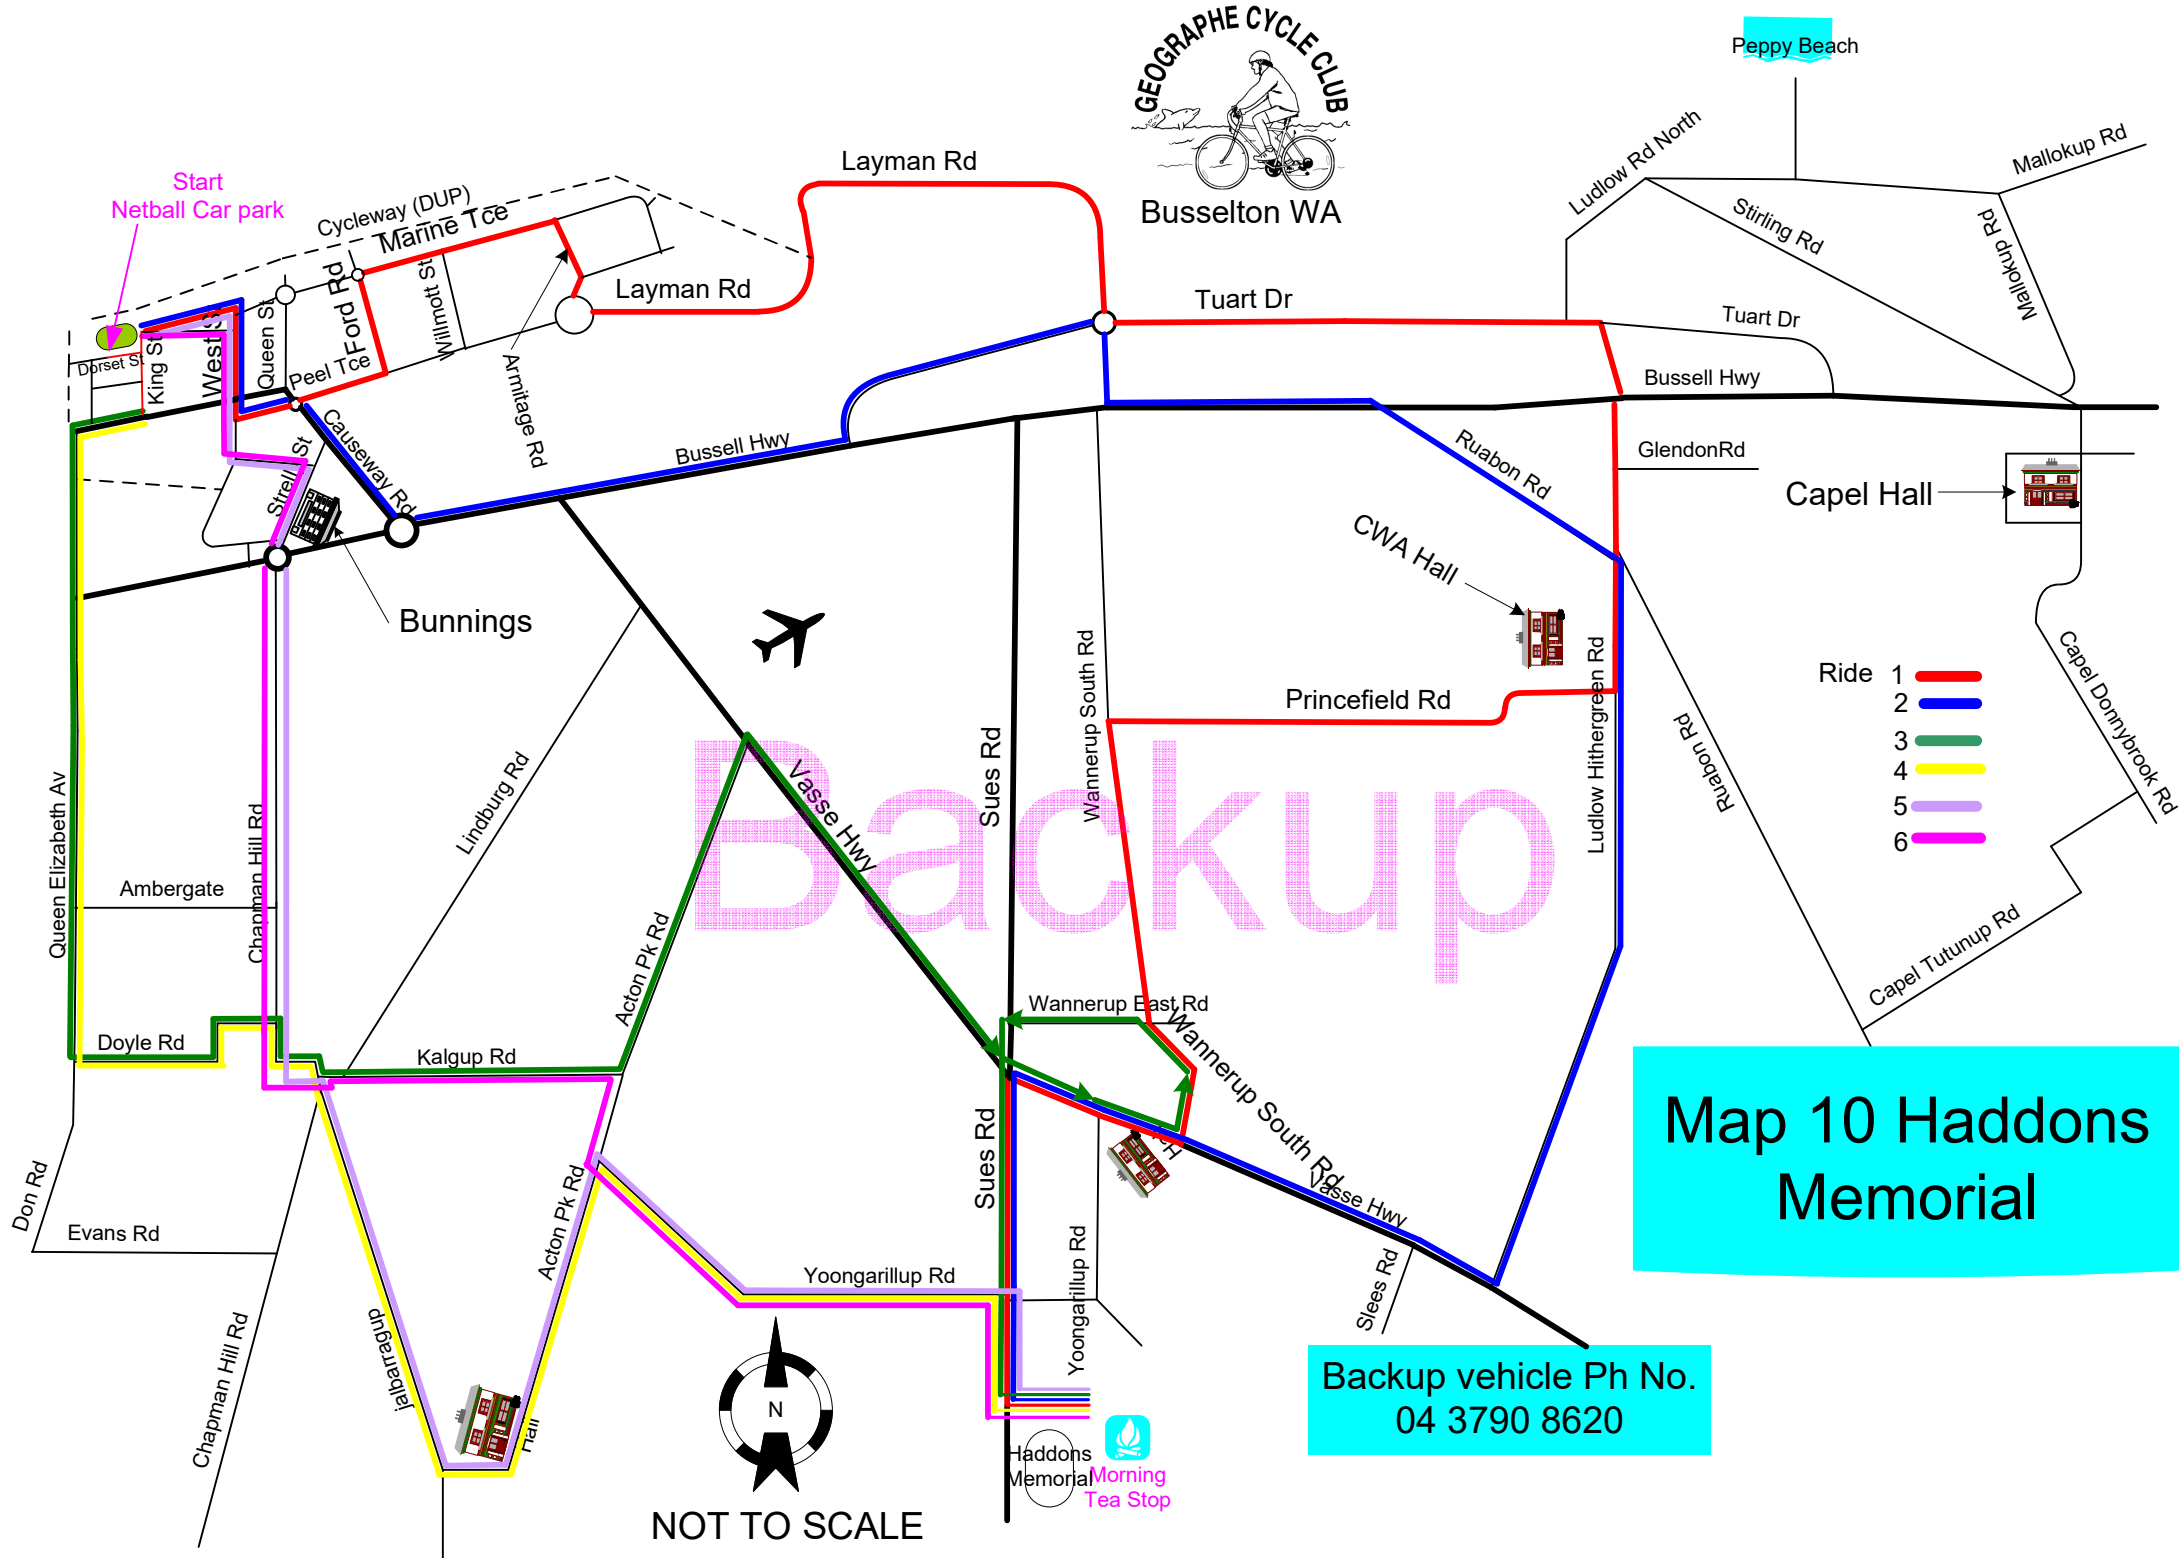

Busselton WA

Peppy Beach

Start
Netball Car park

- Ride 1 █
- Ride 2 █
- Ride 3 █
- Ride 4 █
- Ride 5 █
- Ride 6 █

Map 10 Haddons Memorial

Backup vehicle Ph No.
04 3790 8620

NOT TO SCALE