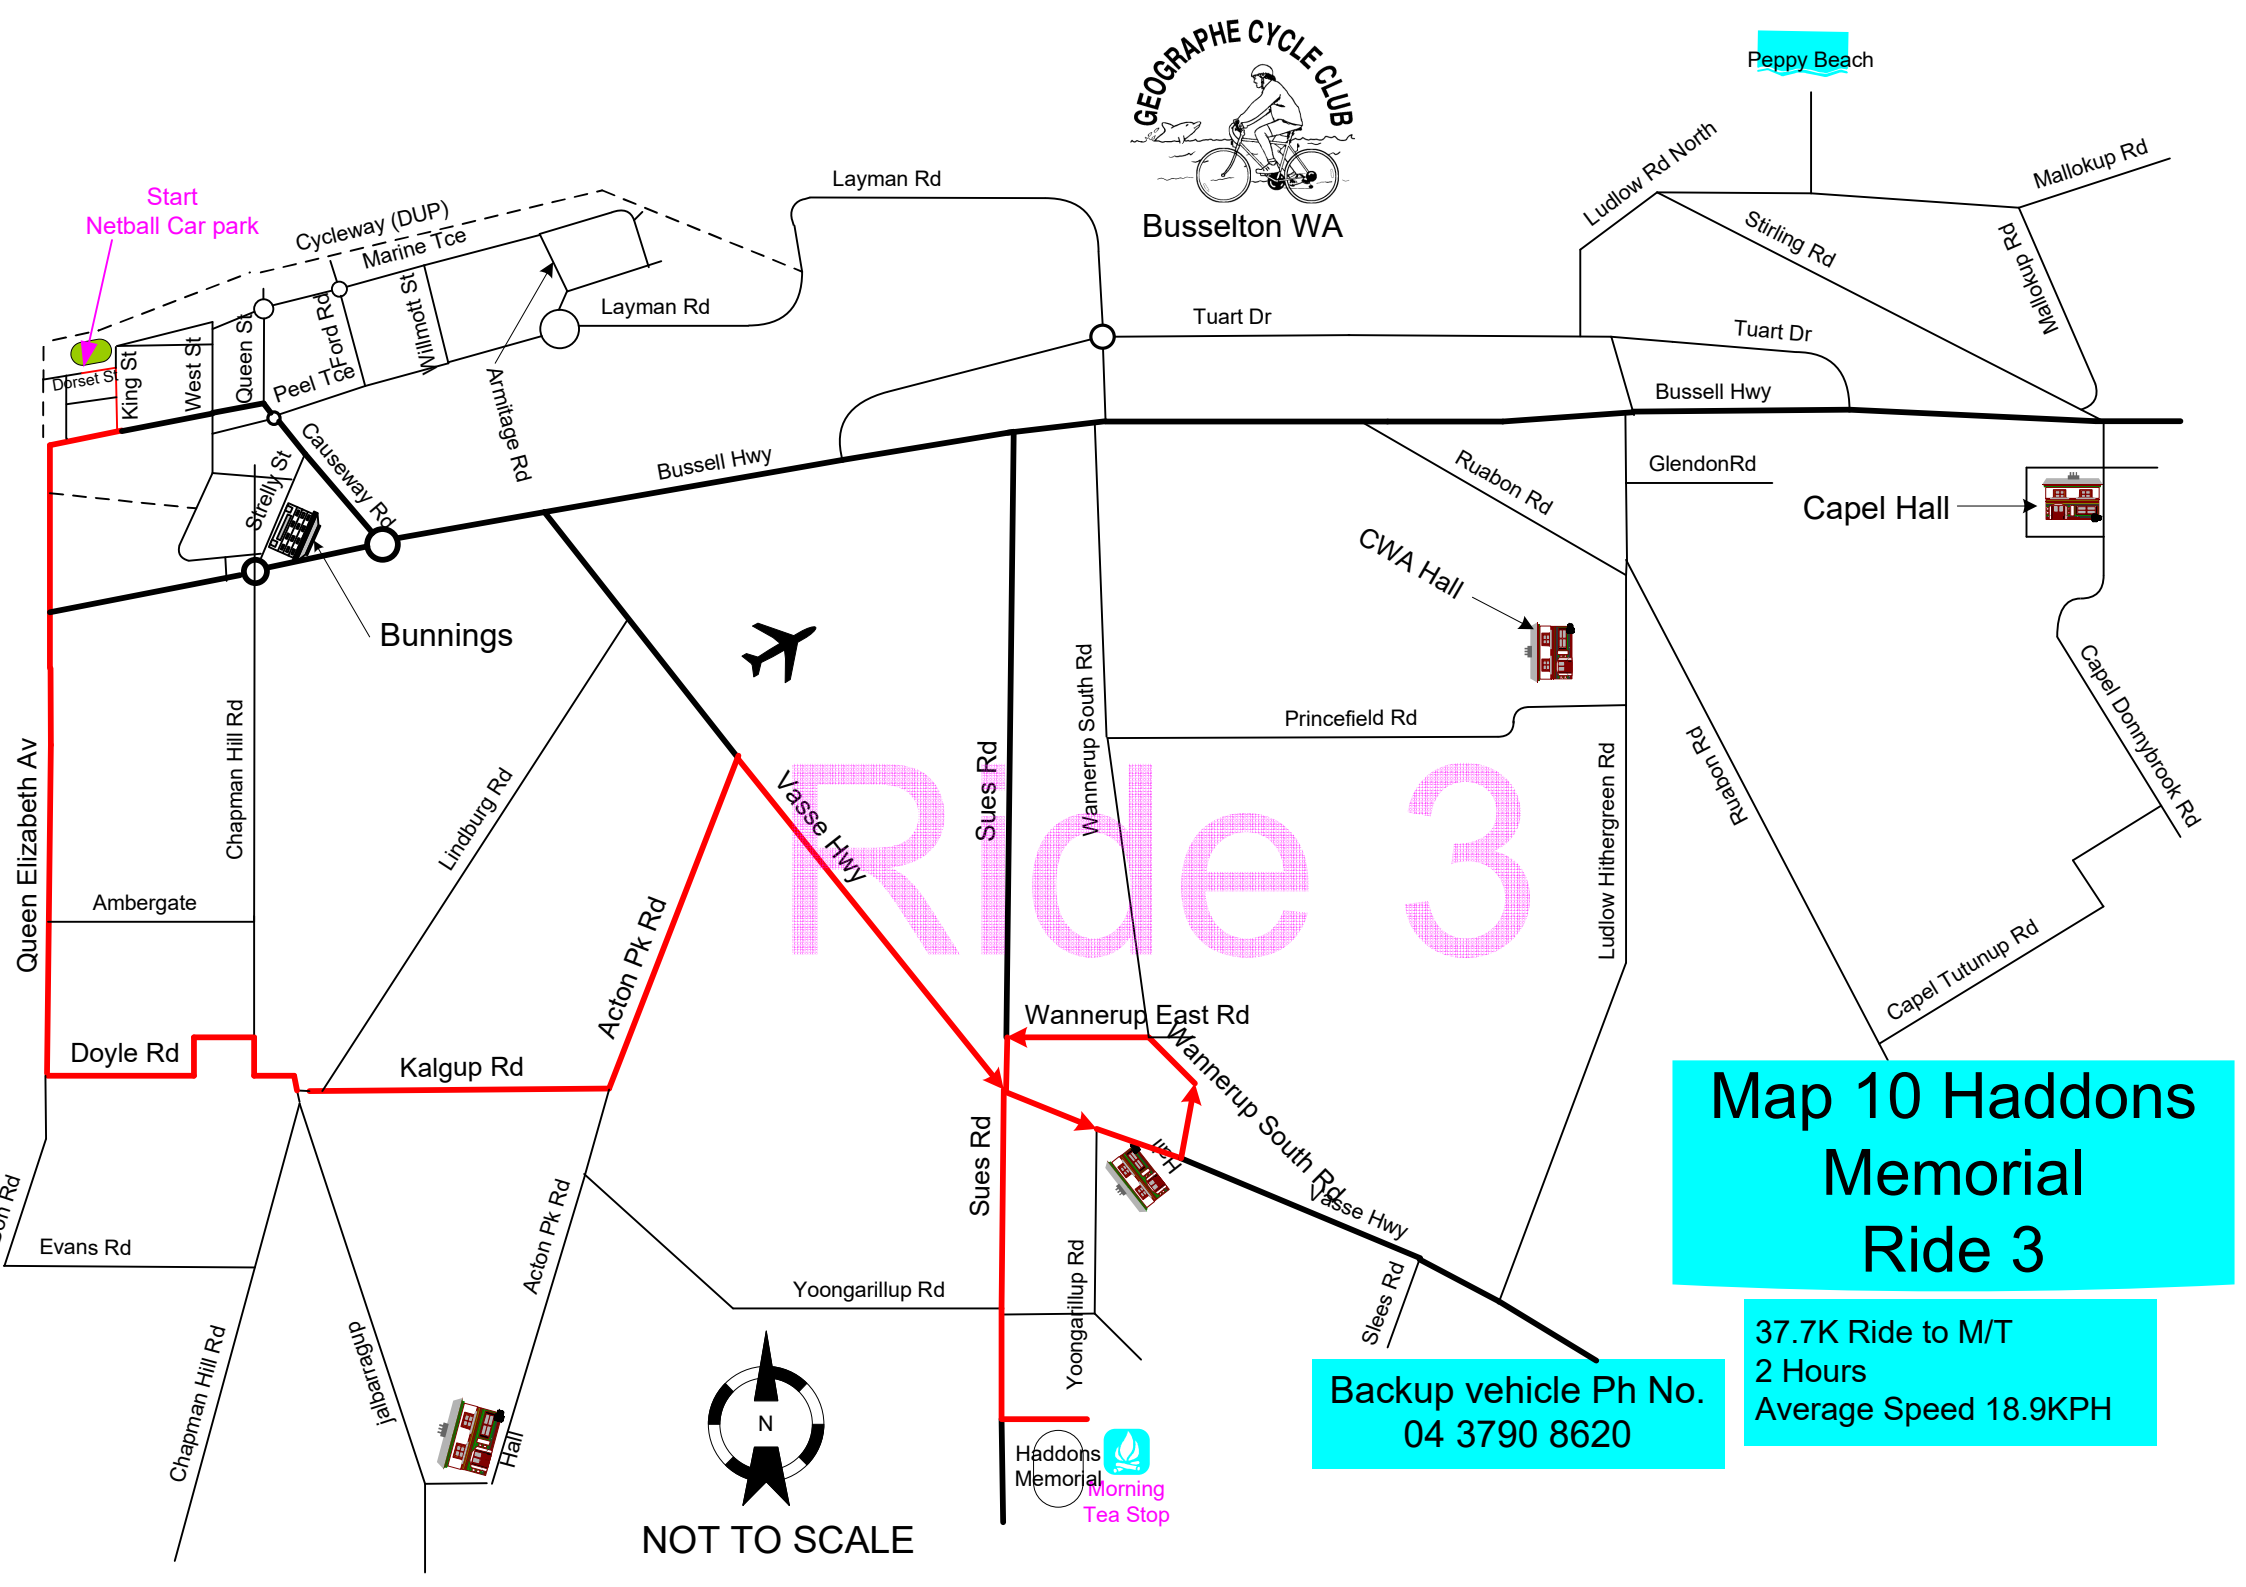

Map 10 Haddons Memorial Ride 3

37.7K Ride to M/T
2 Hours
Average Speed 18.9KPH

Backup vehicle Ph No.
04 3790 8620

NOT TO SCALE

Haddons Memorial Morning Tea Stop