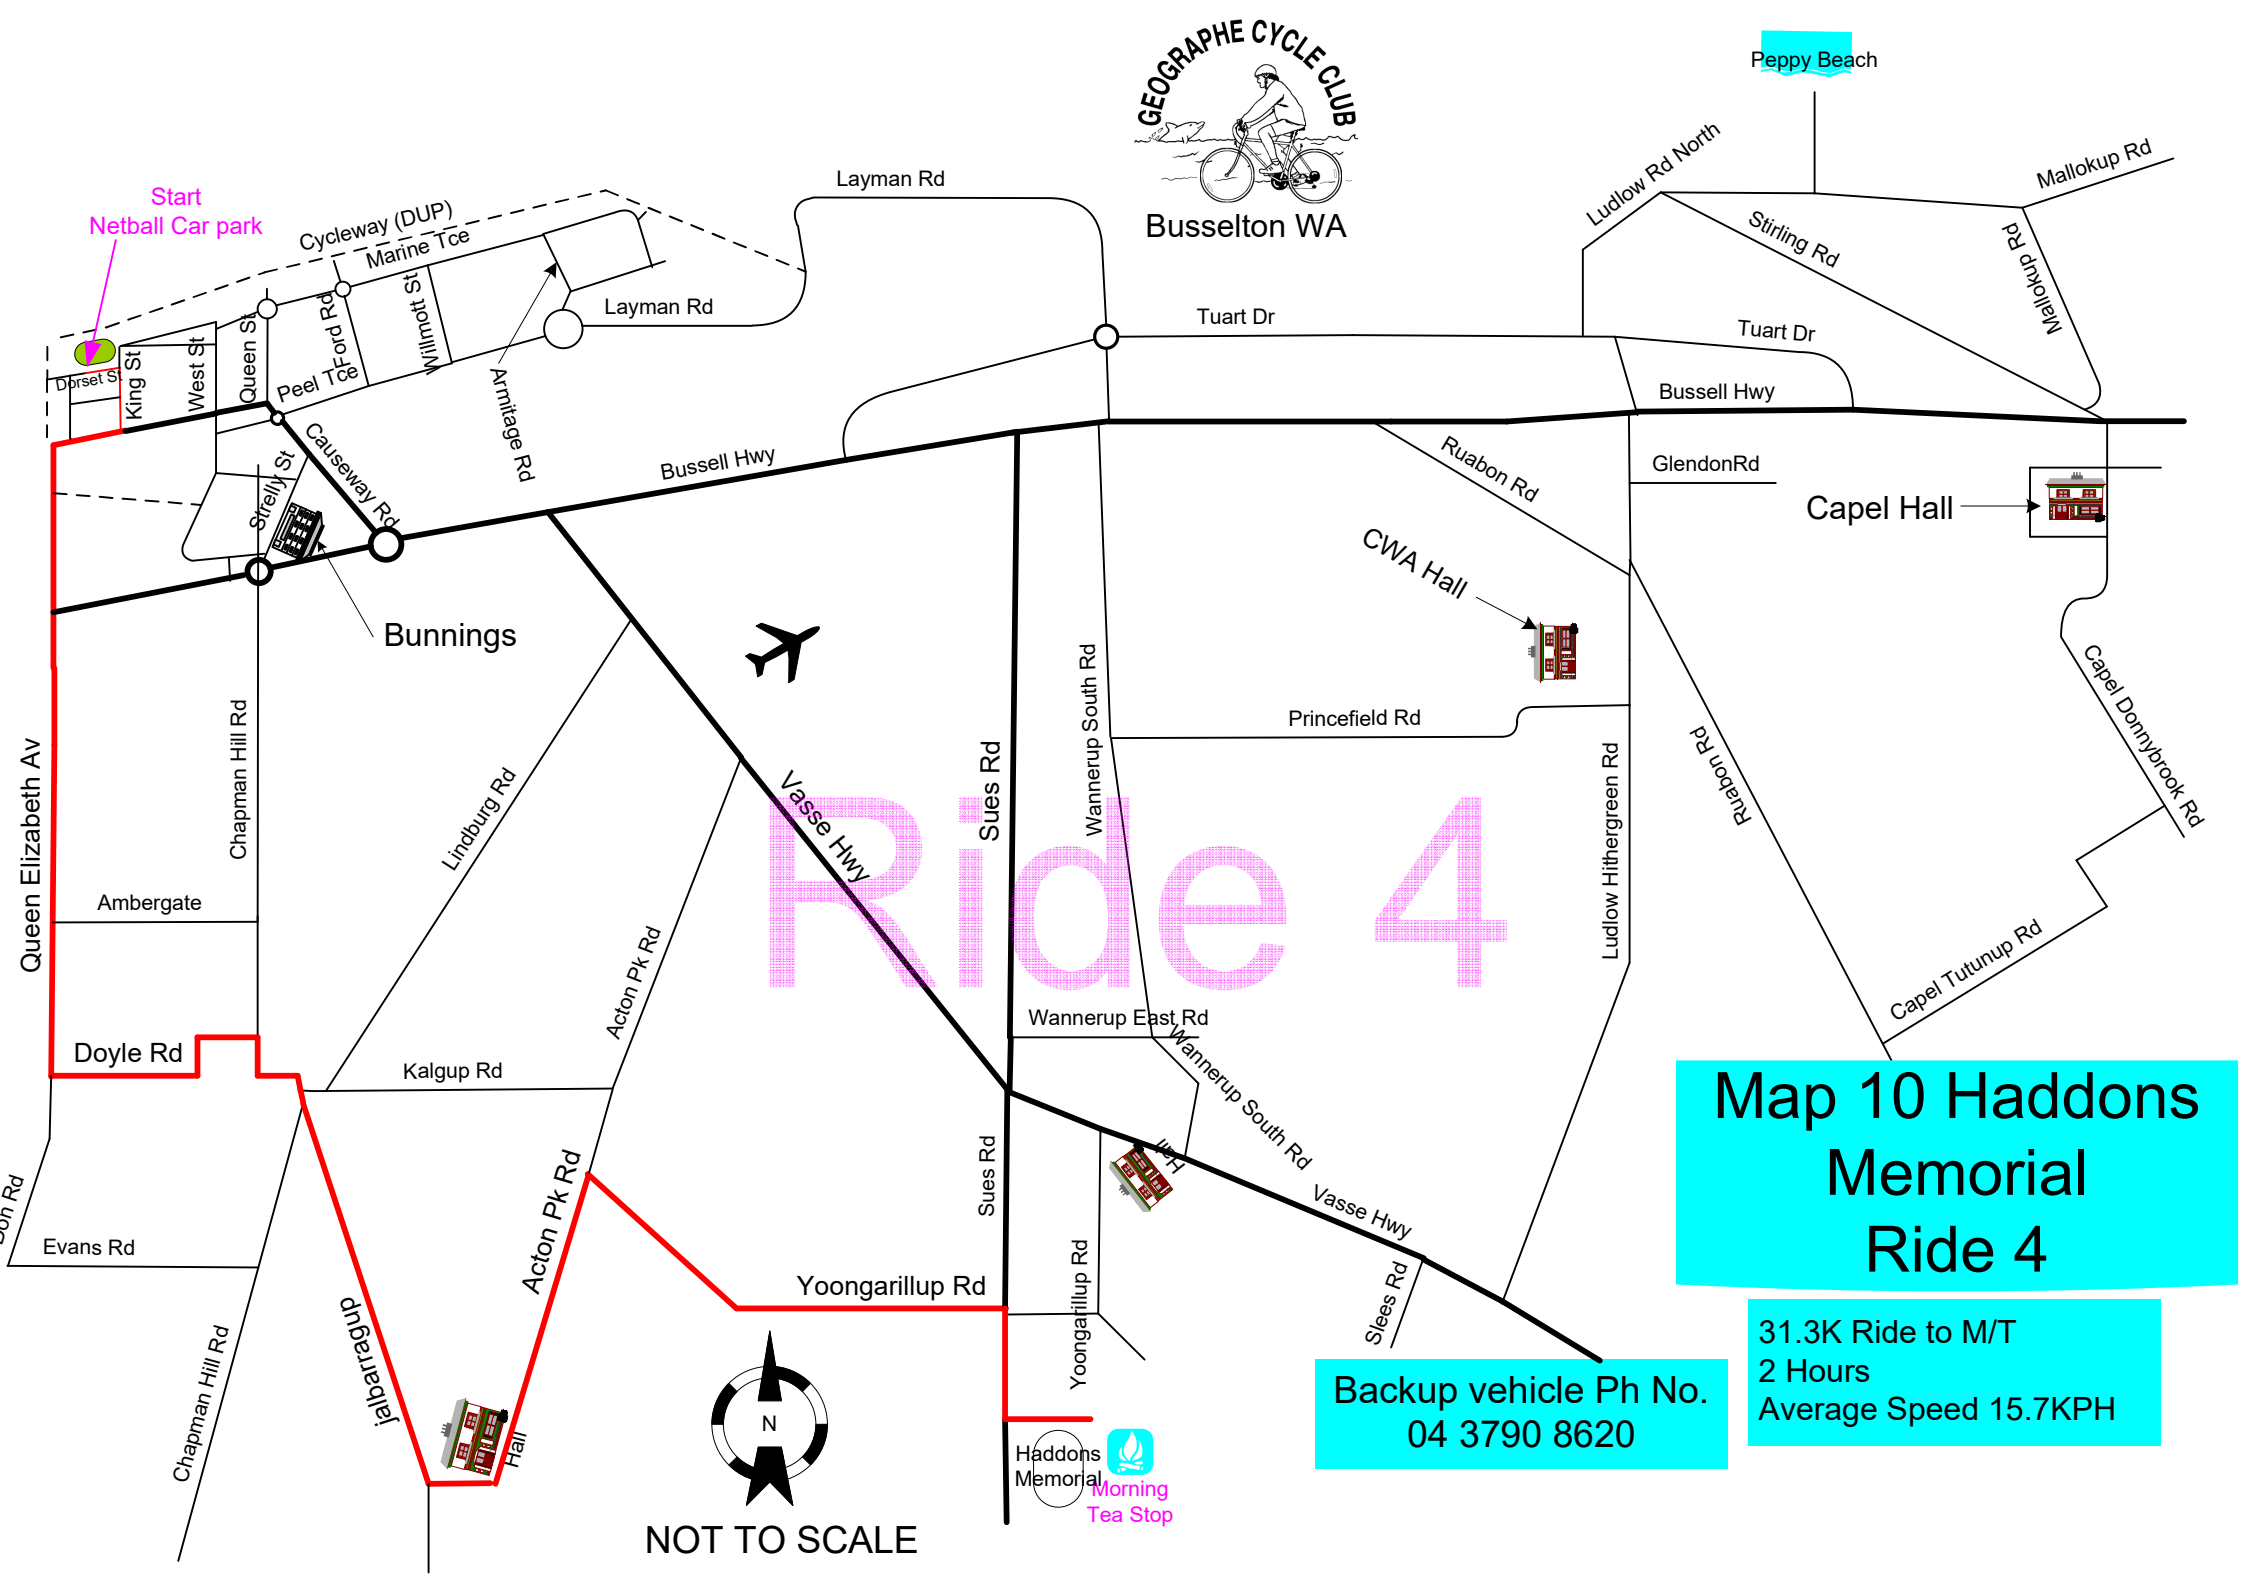

Busselton WA

Start
Netball Car park

Peppy Beach

Map 10 Haddons Memorial Ride 6

20.2K Ride to M/T
2 Hours
Average Speed 10.1KPH

Backup vehicle Ph No.
04 3790 8620

NOT TO SCALE

Busselton WA

Start
Netball Car park

Peppy Beach

Ride 5

Map 10 Haddons
Memorial
Ride 5

28.4K Ride to M/T
2 Hours
Average Speed 14.2KPH

Backup vehicle Ph No.
04 3790 8620

NOT TO SCALE

Haddons Memorial
Morning Tea Stop

Busselton WA

Start
Netball Car park

Peppy Beach

Ride 4

Map 10 Haddons Memorial Ride 4

31.3K Ride to M/T
2 Hours
Average Speed 15.7KPH

Backup vehicle Ph No.
04 3790 8620

NOT TO SCALE

Busselton WA

Peppy Beach

Start
Netball Car park

Ride 2

Map 10 Haddons Memorial Ride 2

41.7K Ride to M/T
2 Hours
Average Speed 20.9KPH

Backup vehicle Ph No.
04 3790 8620

NOT TO SCALE