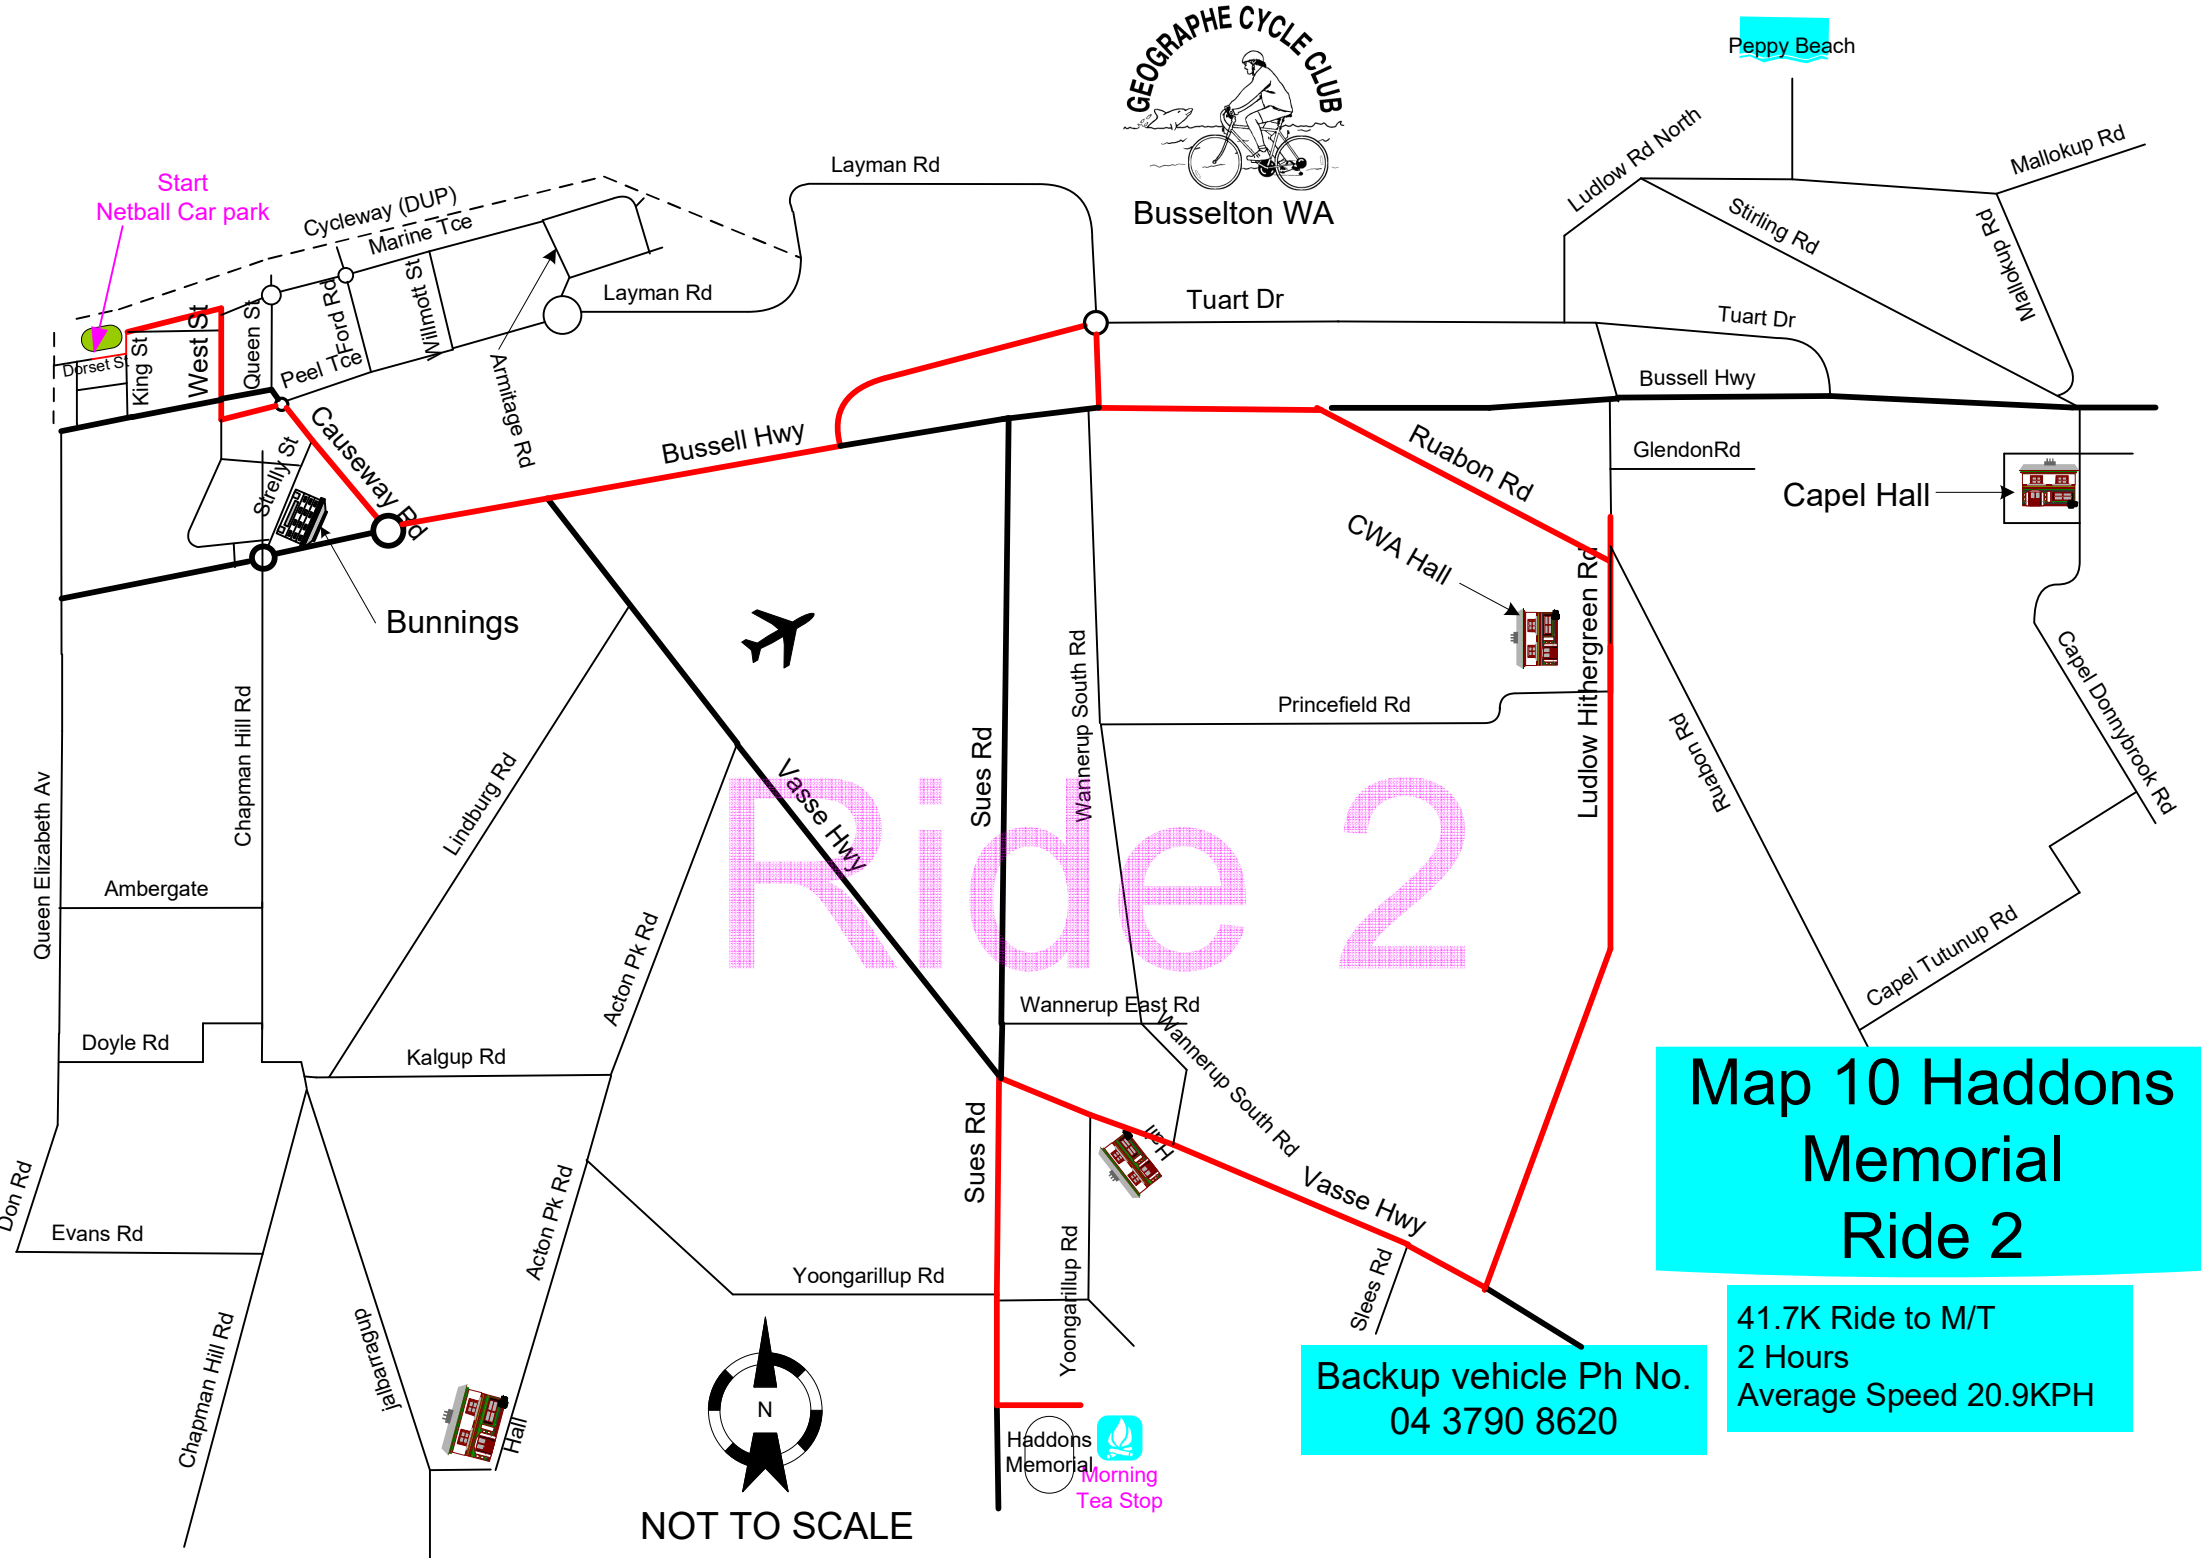

Busselton WA

Peppy Beach

Start
Netball Car park

Ride 2

Map 10 Haddons Memorial Ride 2

41.7K Ride to M/T
2 Hours
Average Speed 20.9KPH

Backup vehicle Ph No.
04 3790 8620

NOT TO SCALE