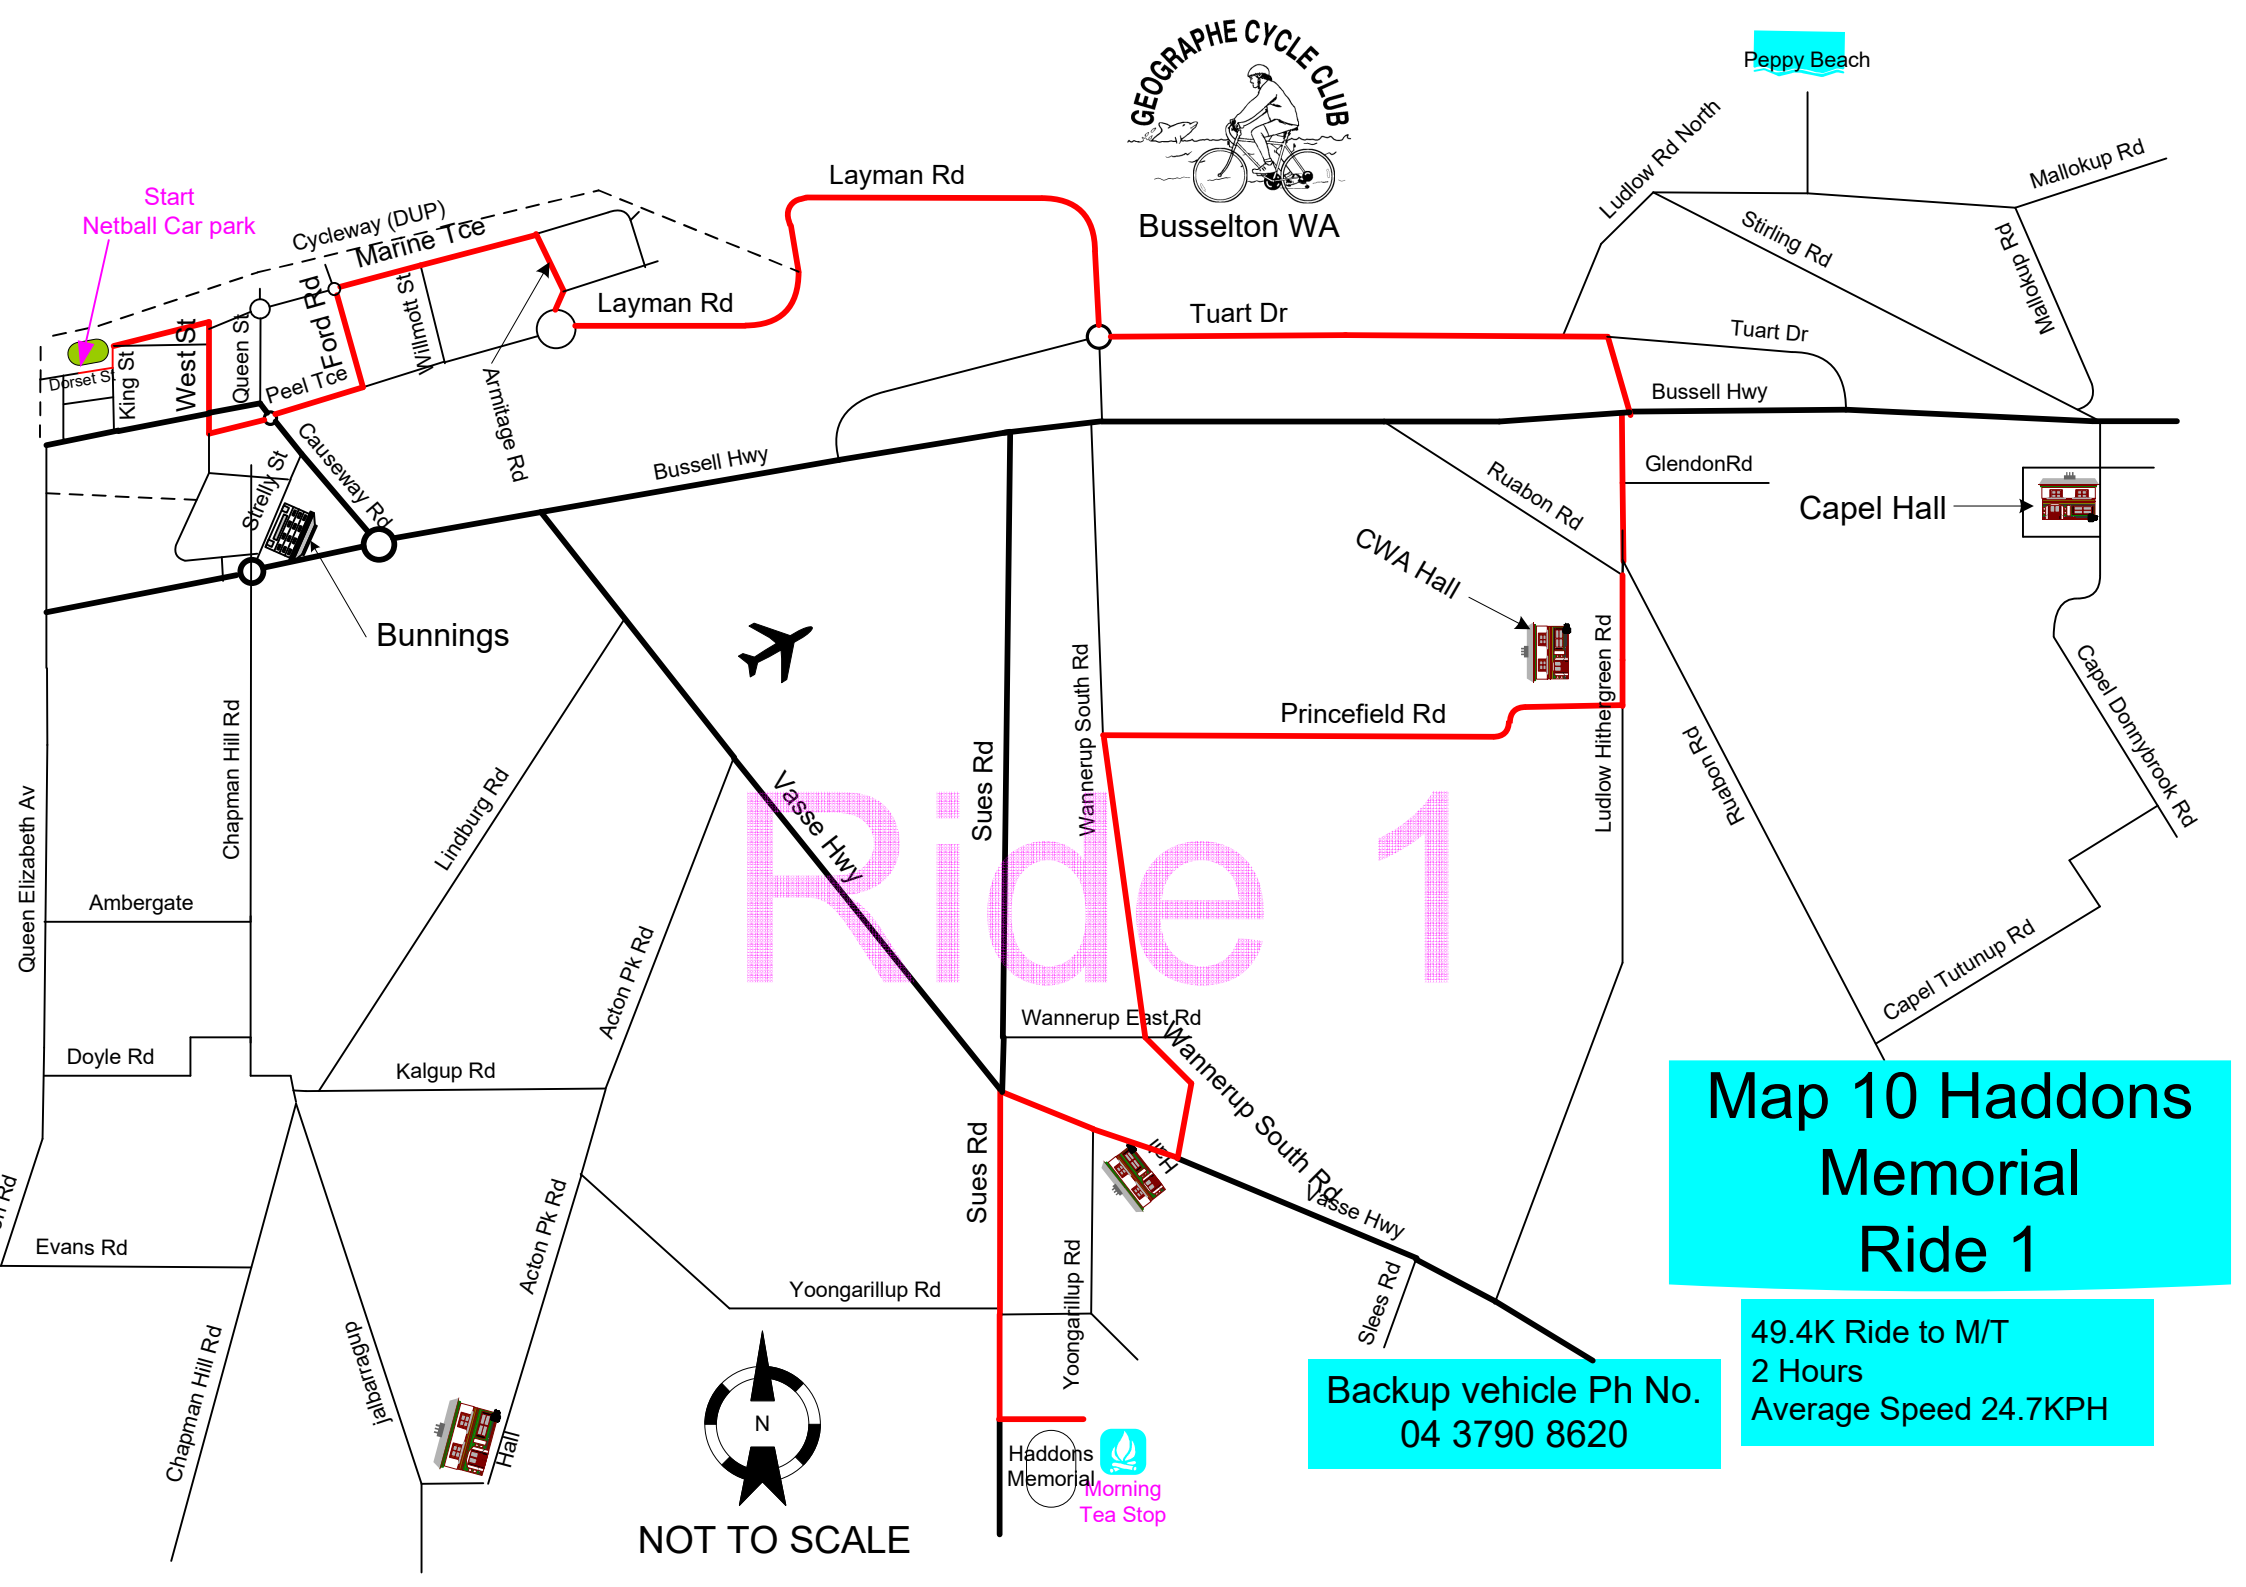

Busselton WA

Start
Netball Car park

Ride 1

Map 10 Haddons Memorial Ride 1

49.4K Ride to M/T
2 Hours
Average Speed 24.7KPH

Backup vehicle Ph No.
04 3790 8620

NOT TO SCALE

Haddons Memorial Morning Tea Stop